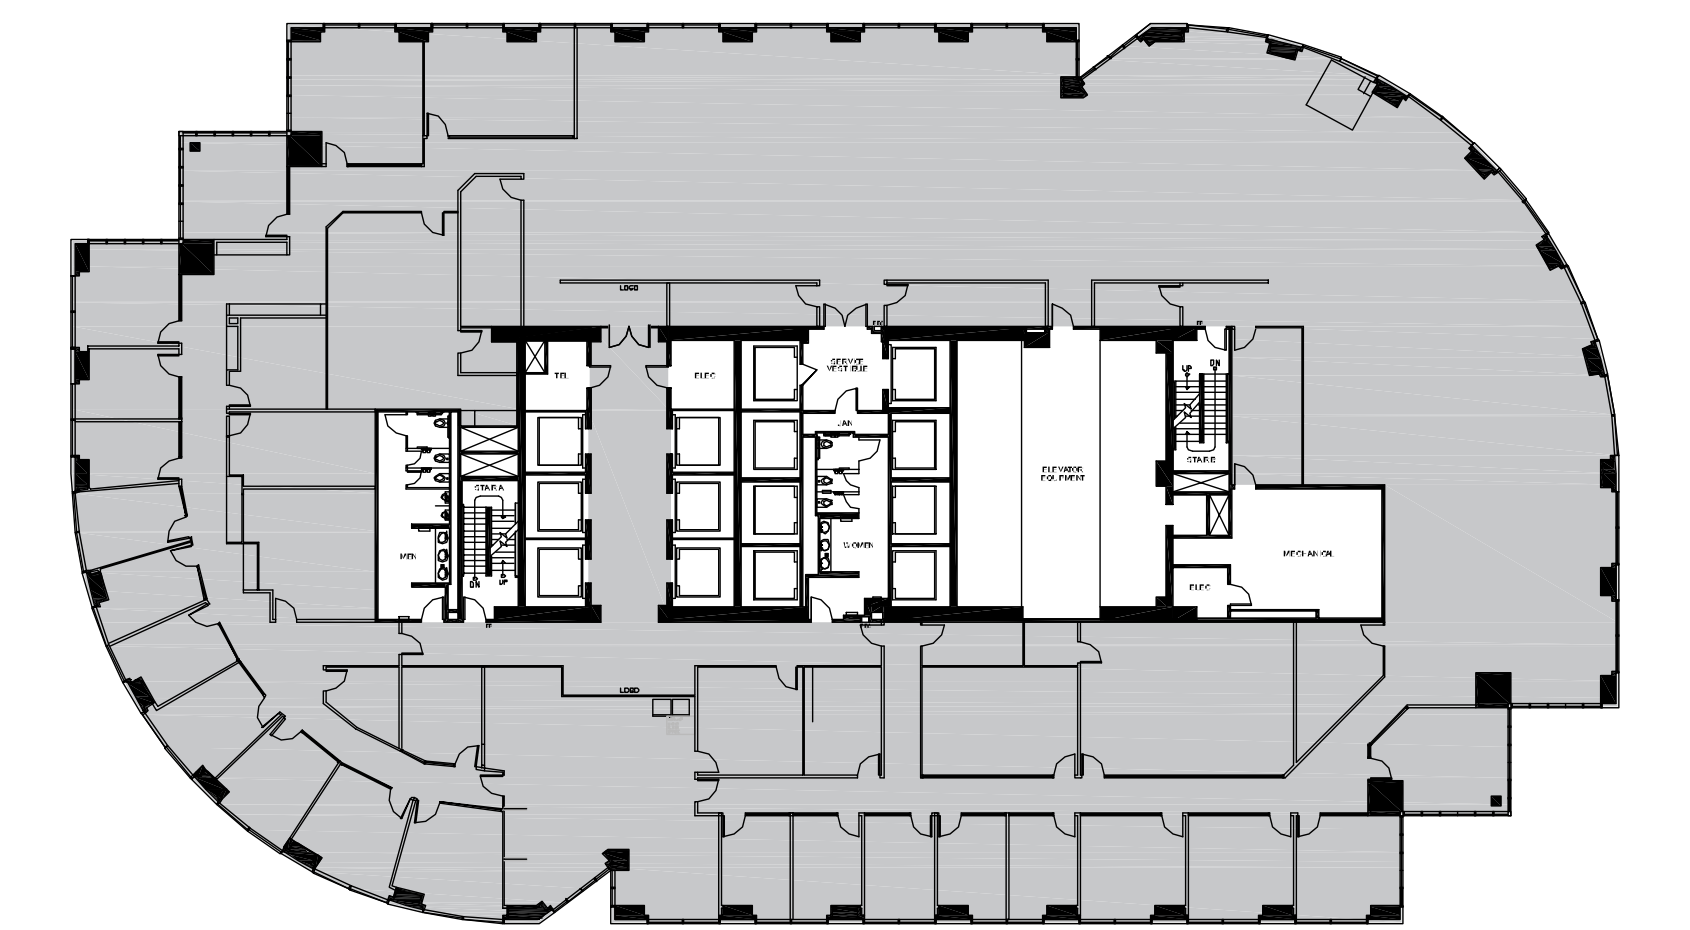

SAN FELIPE PLAZA

SUITE 2100 21,525 RSF