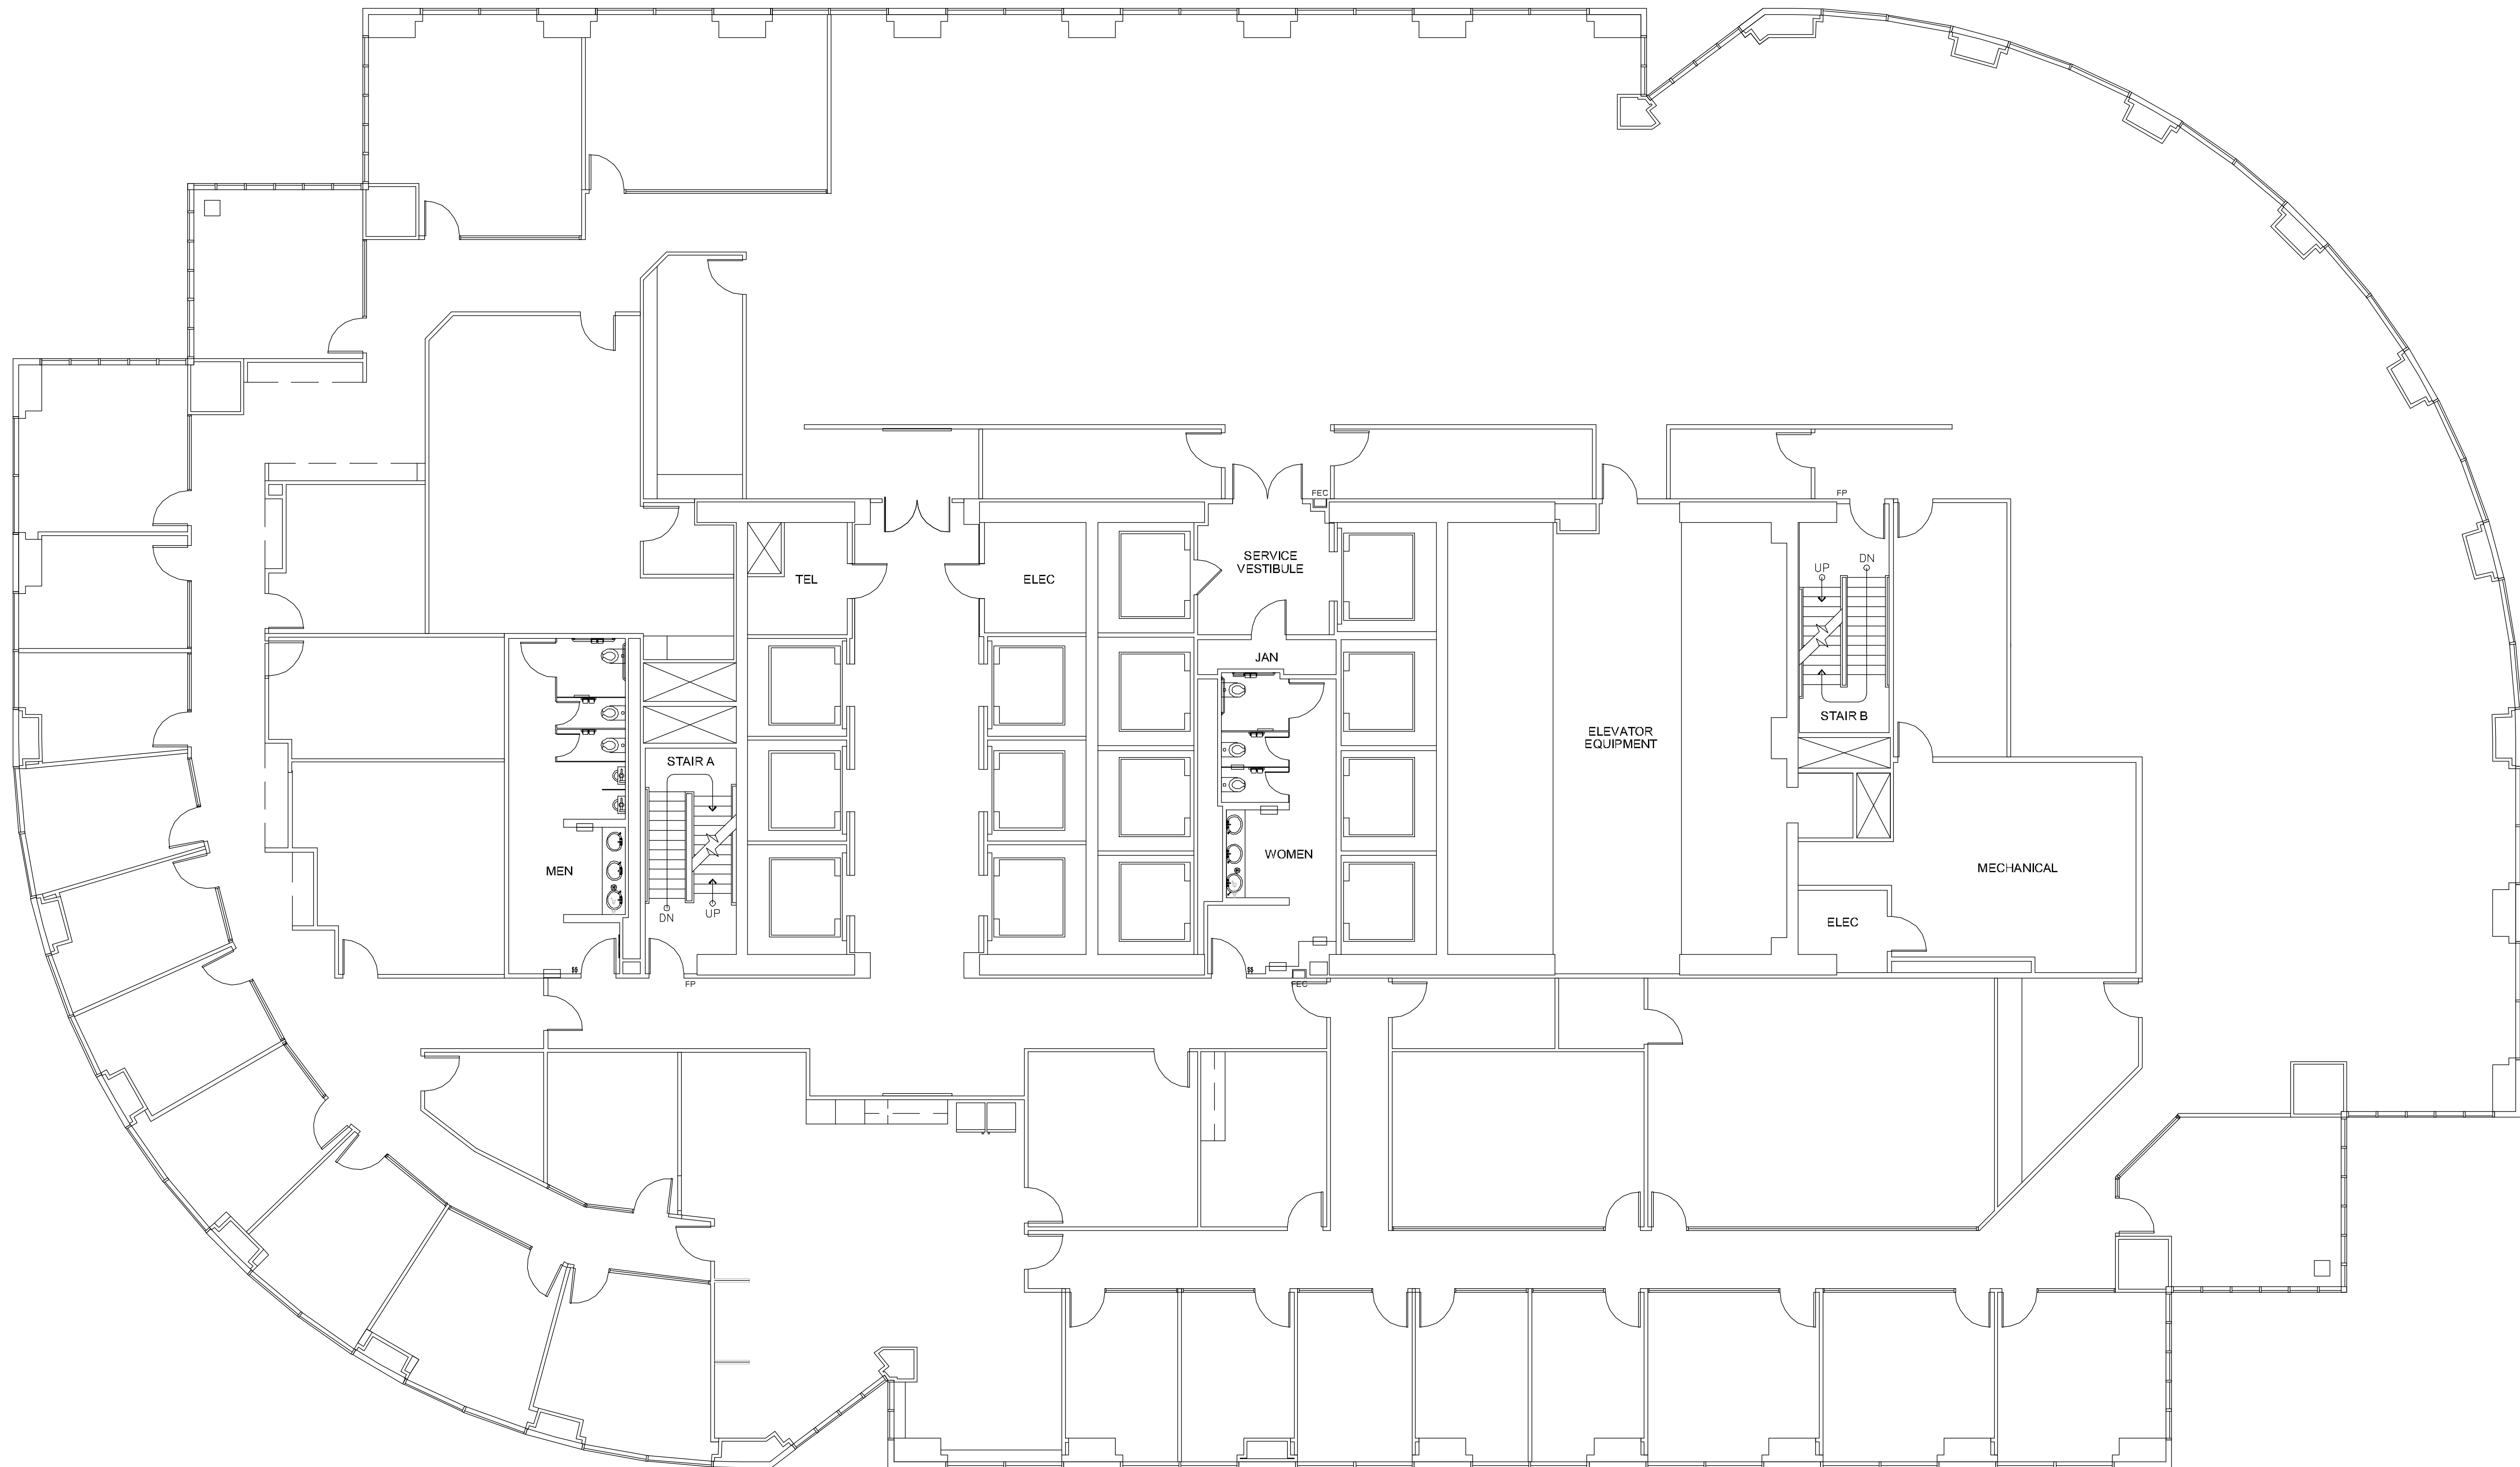

SAN FELIPE PLAZA

SUITE 2100 21,525 RSF