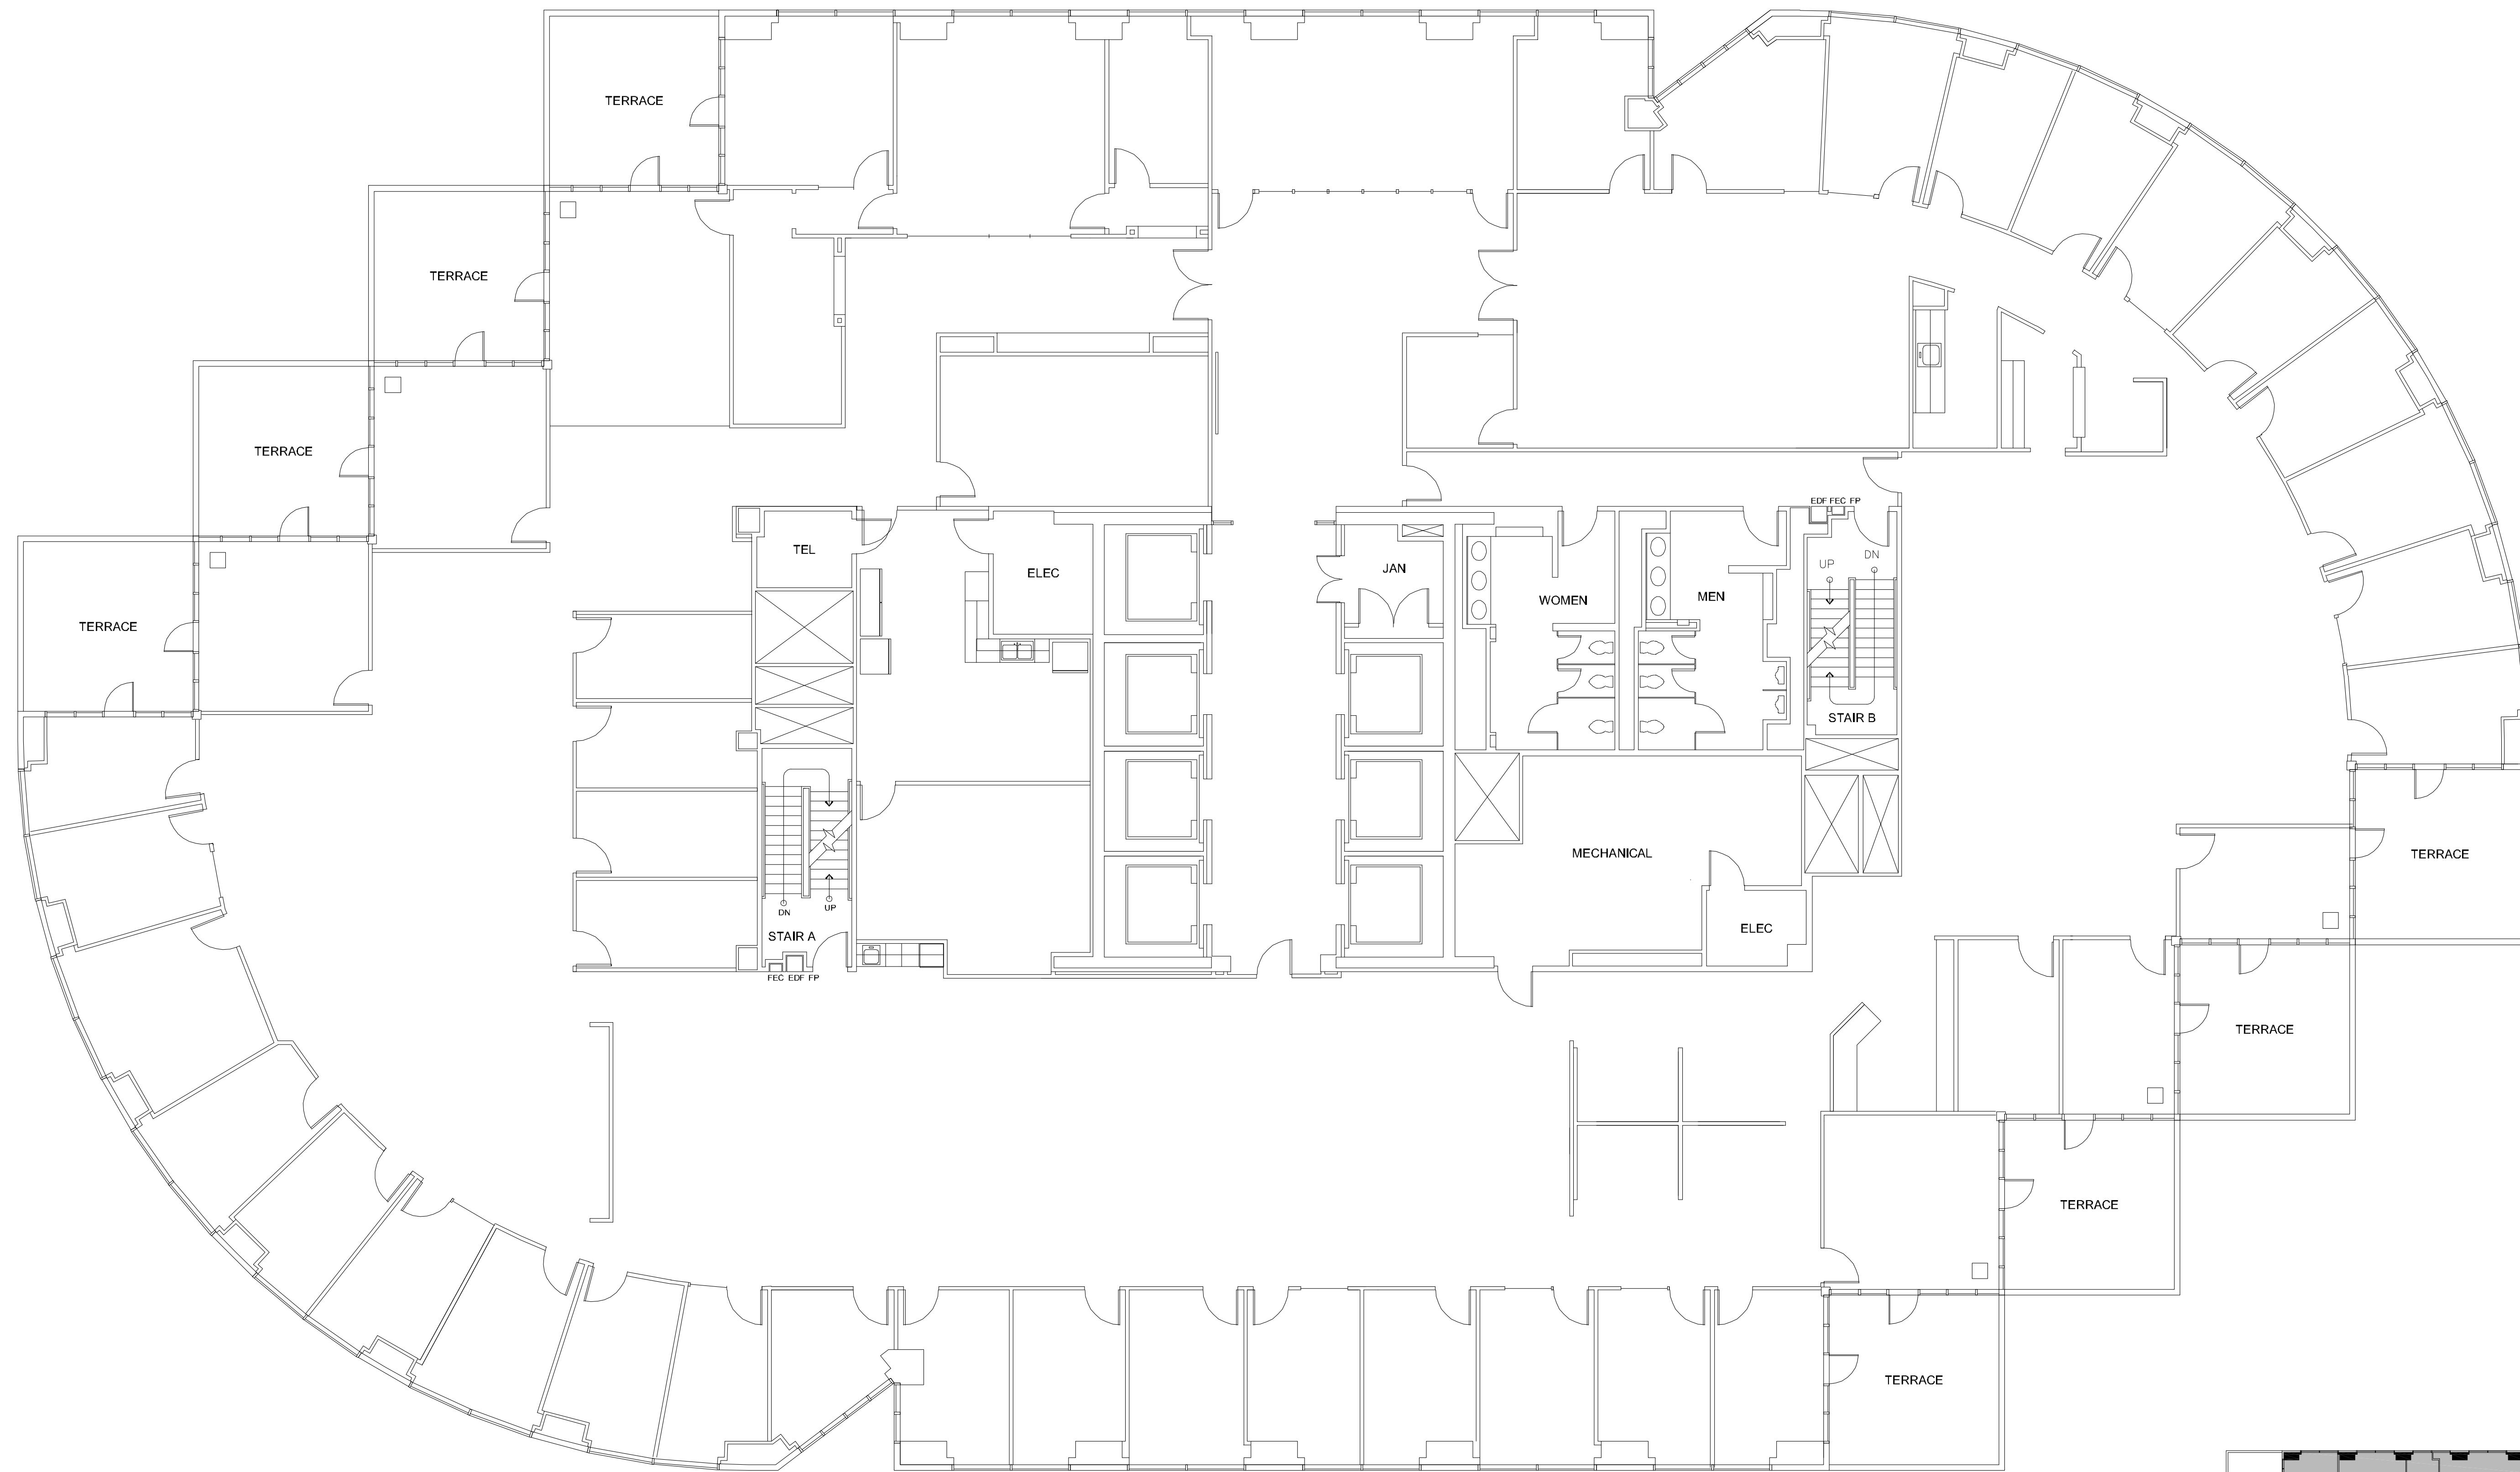

SAN FELIPE PLAZA

*Not field verified

SUITE 3600 20,073 RSF