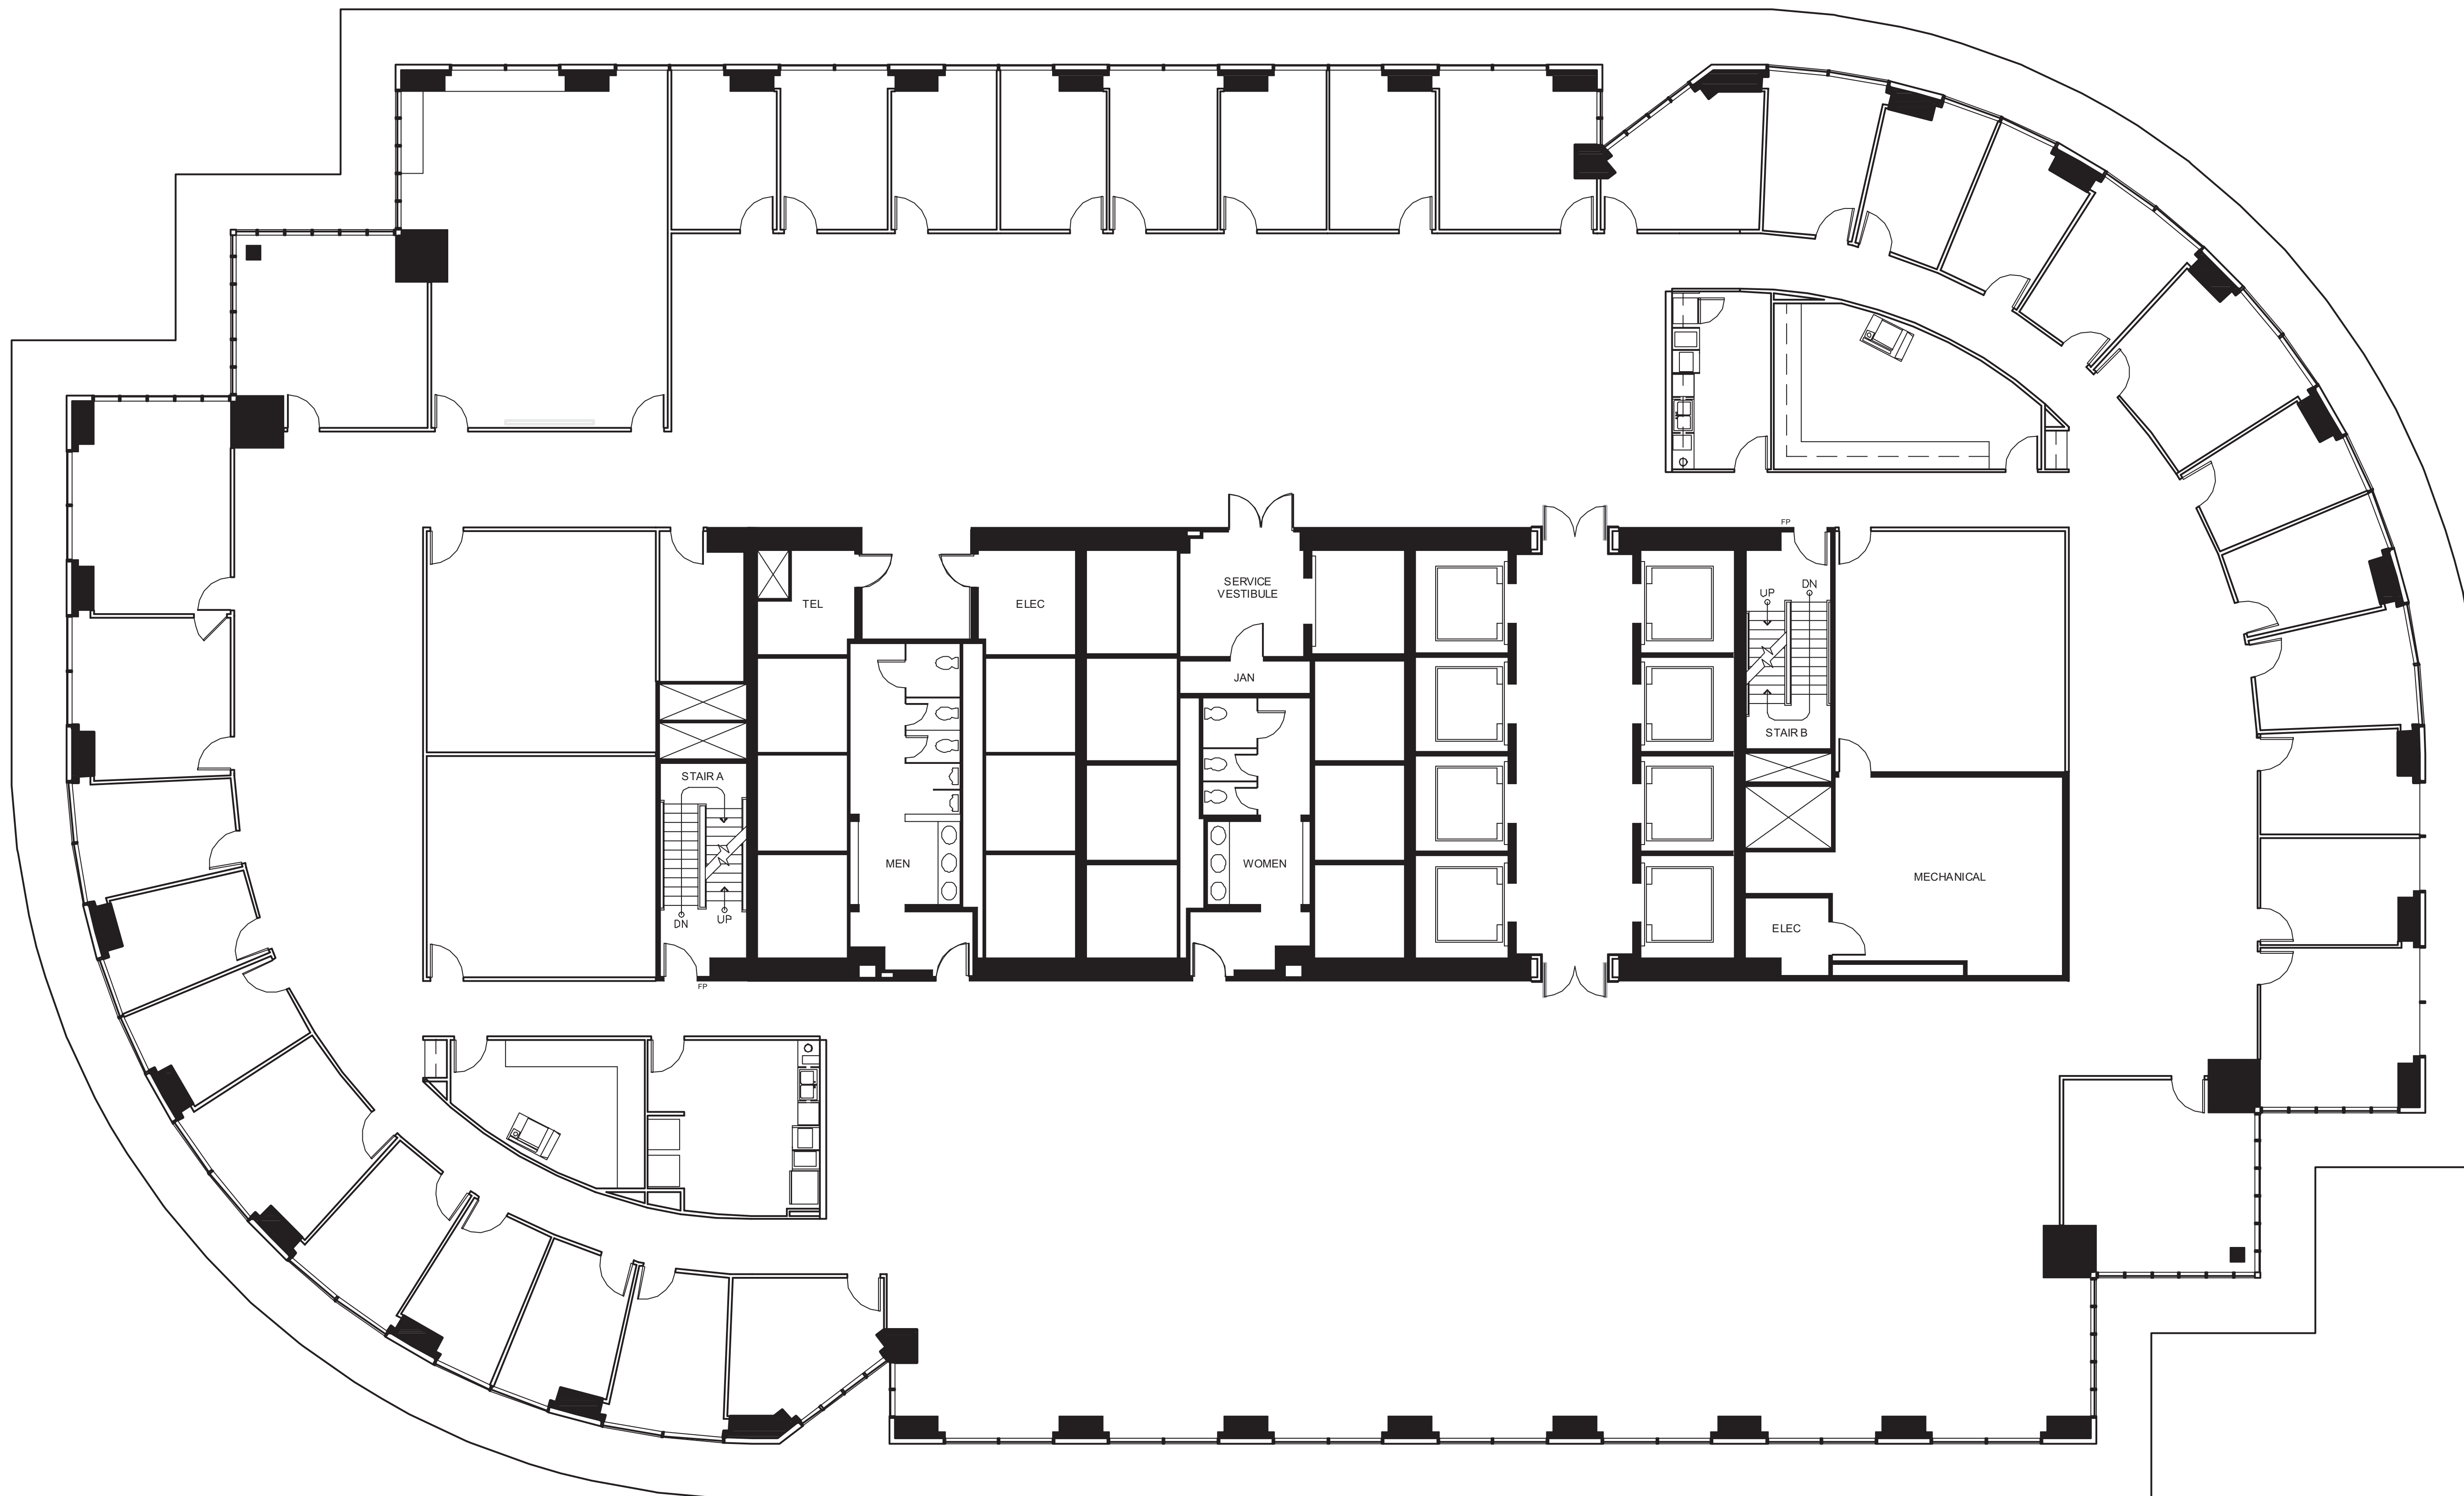

SAN FELIPE PLAZA

Workstations	0
Private office	36
Conference	1

SUITE 1600 22,689 RSF