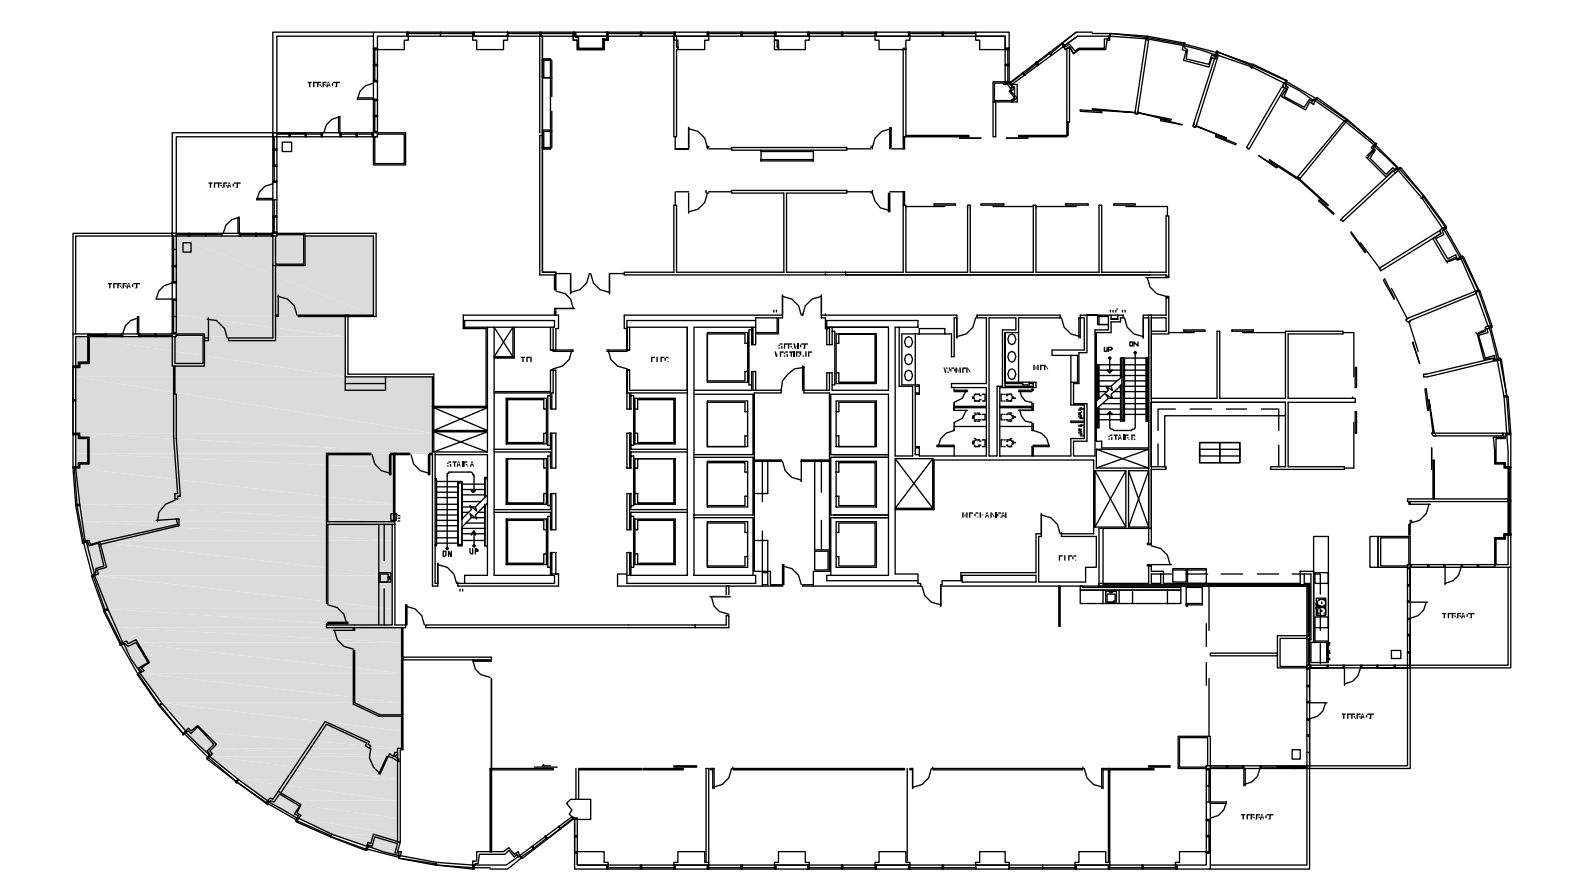

# SAN FELIPE PLAZA

SUITE 2525 4,371 RSF

NORTH