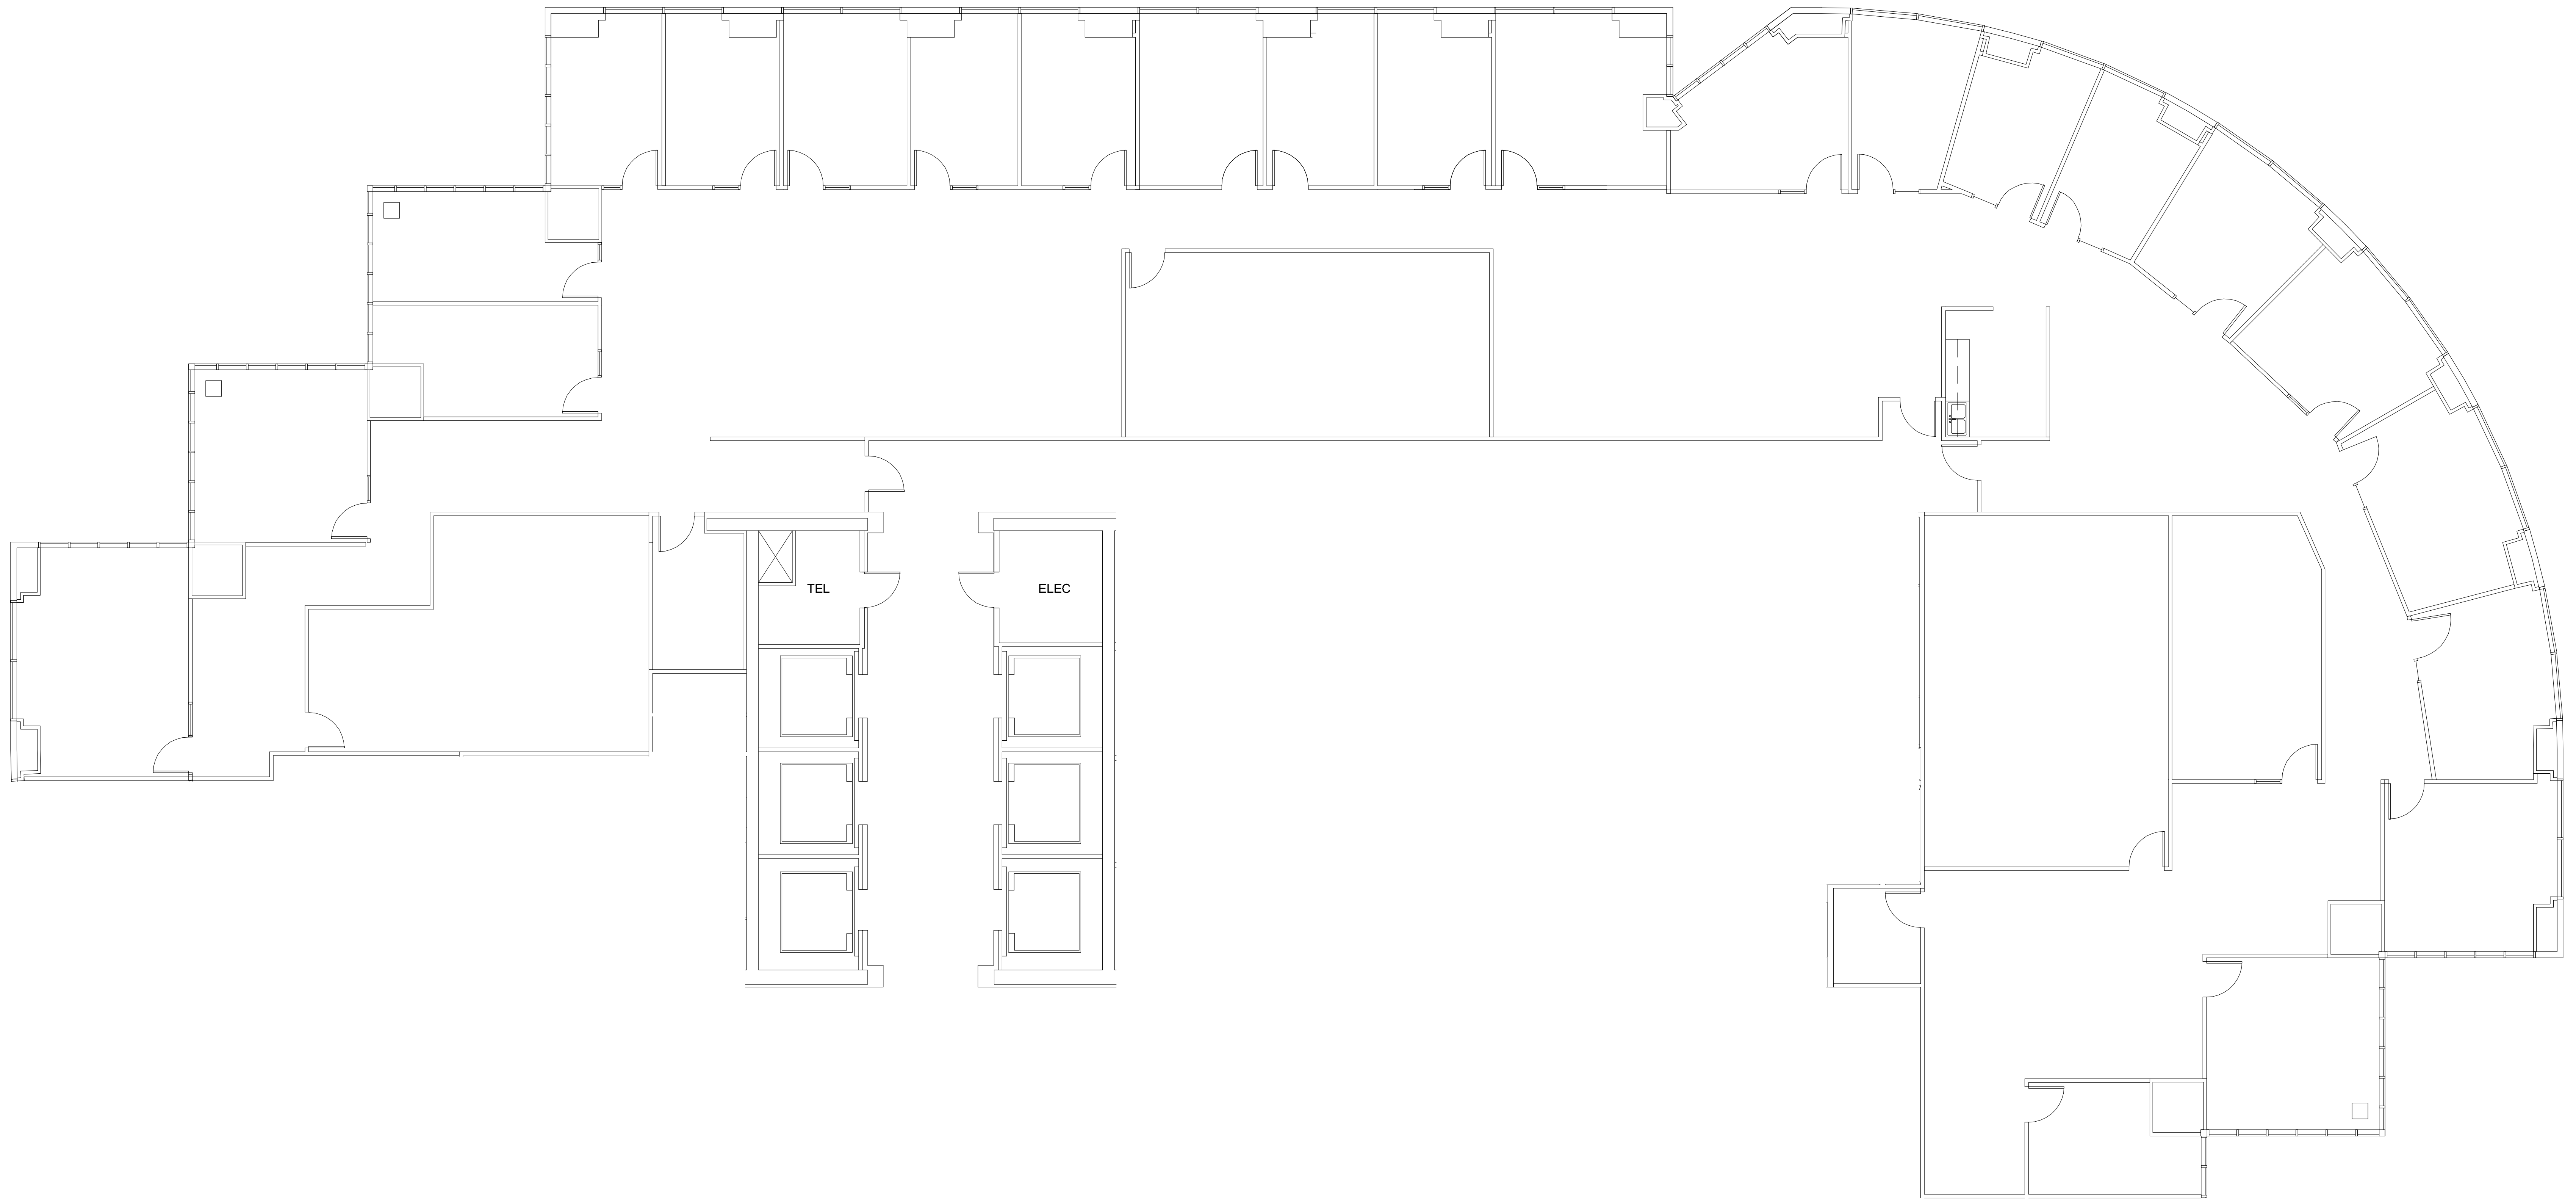

SAN FELIPE PLAZA

SUITE 3100 12,467 RSF

NORTH