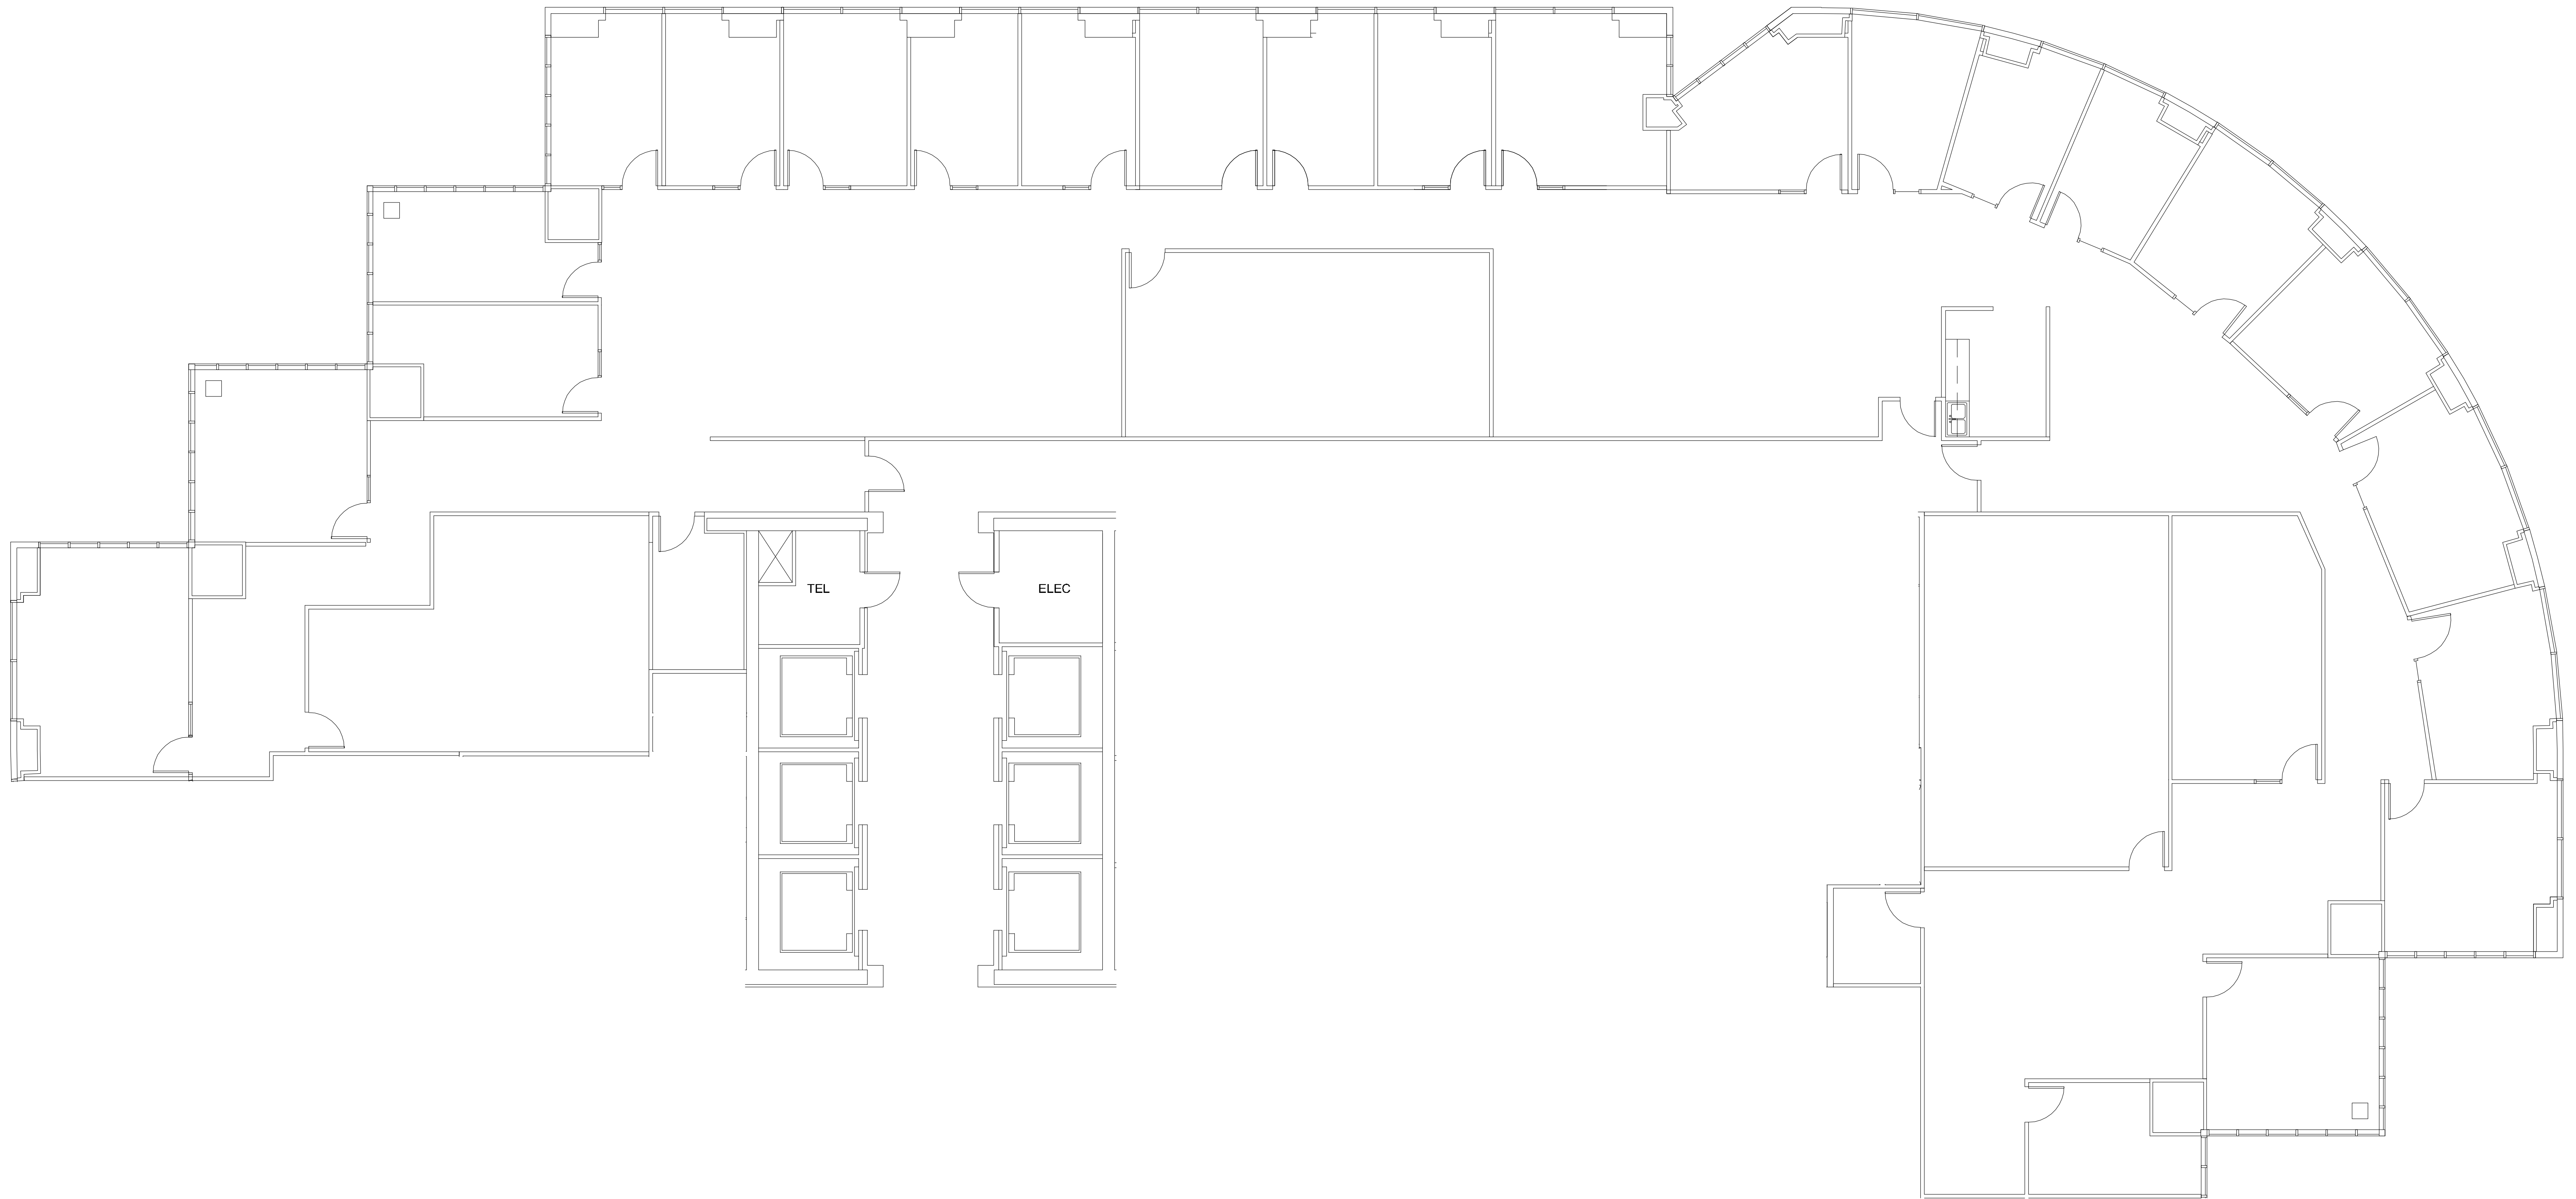

SAN FELIPE PLAZA

SUITE 3150 12,467 RSF

NORTH