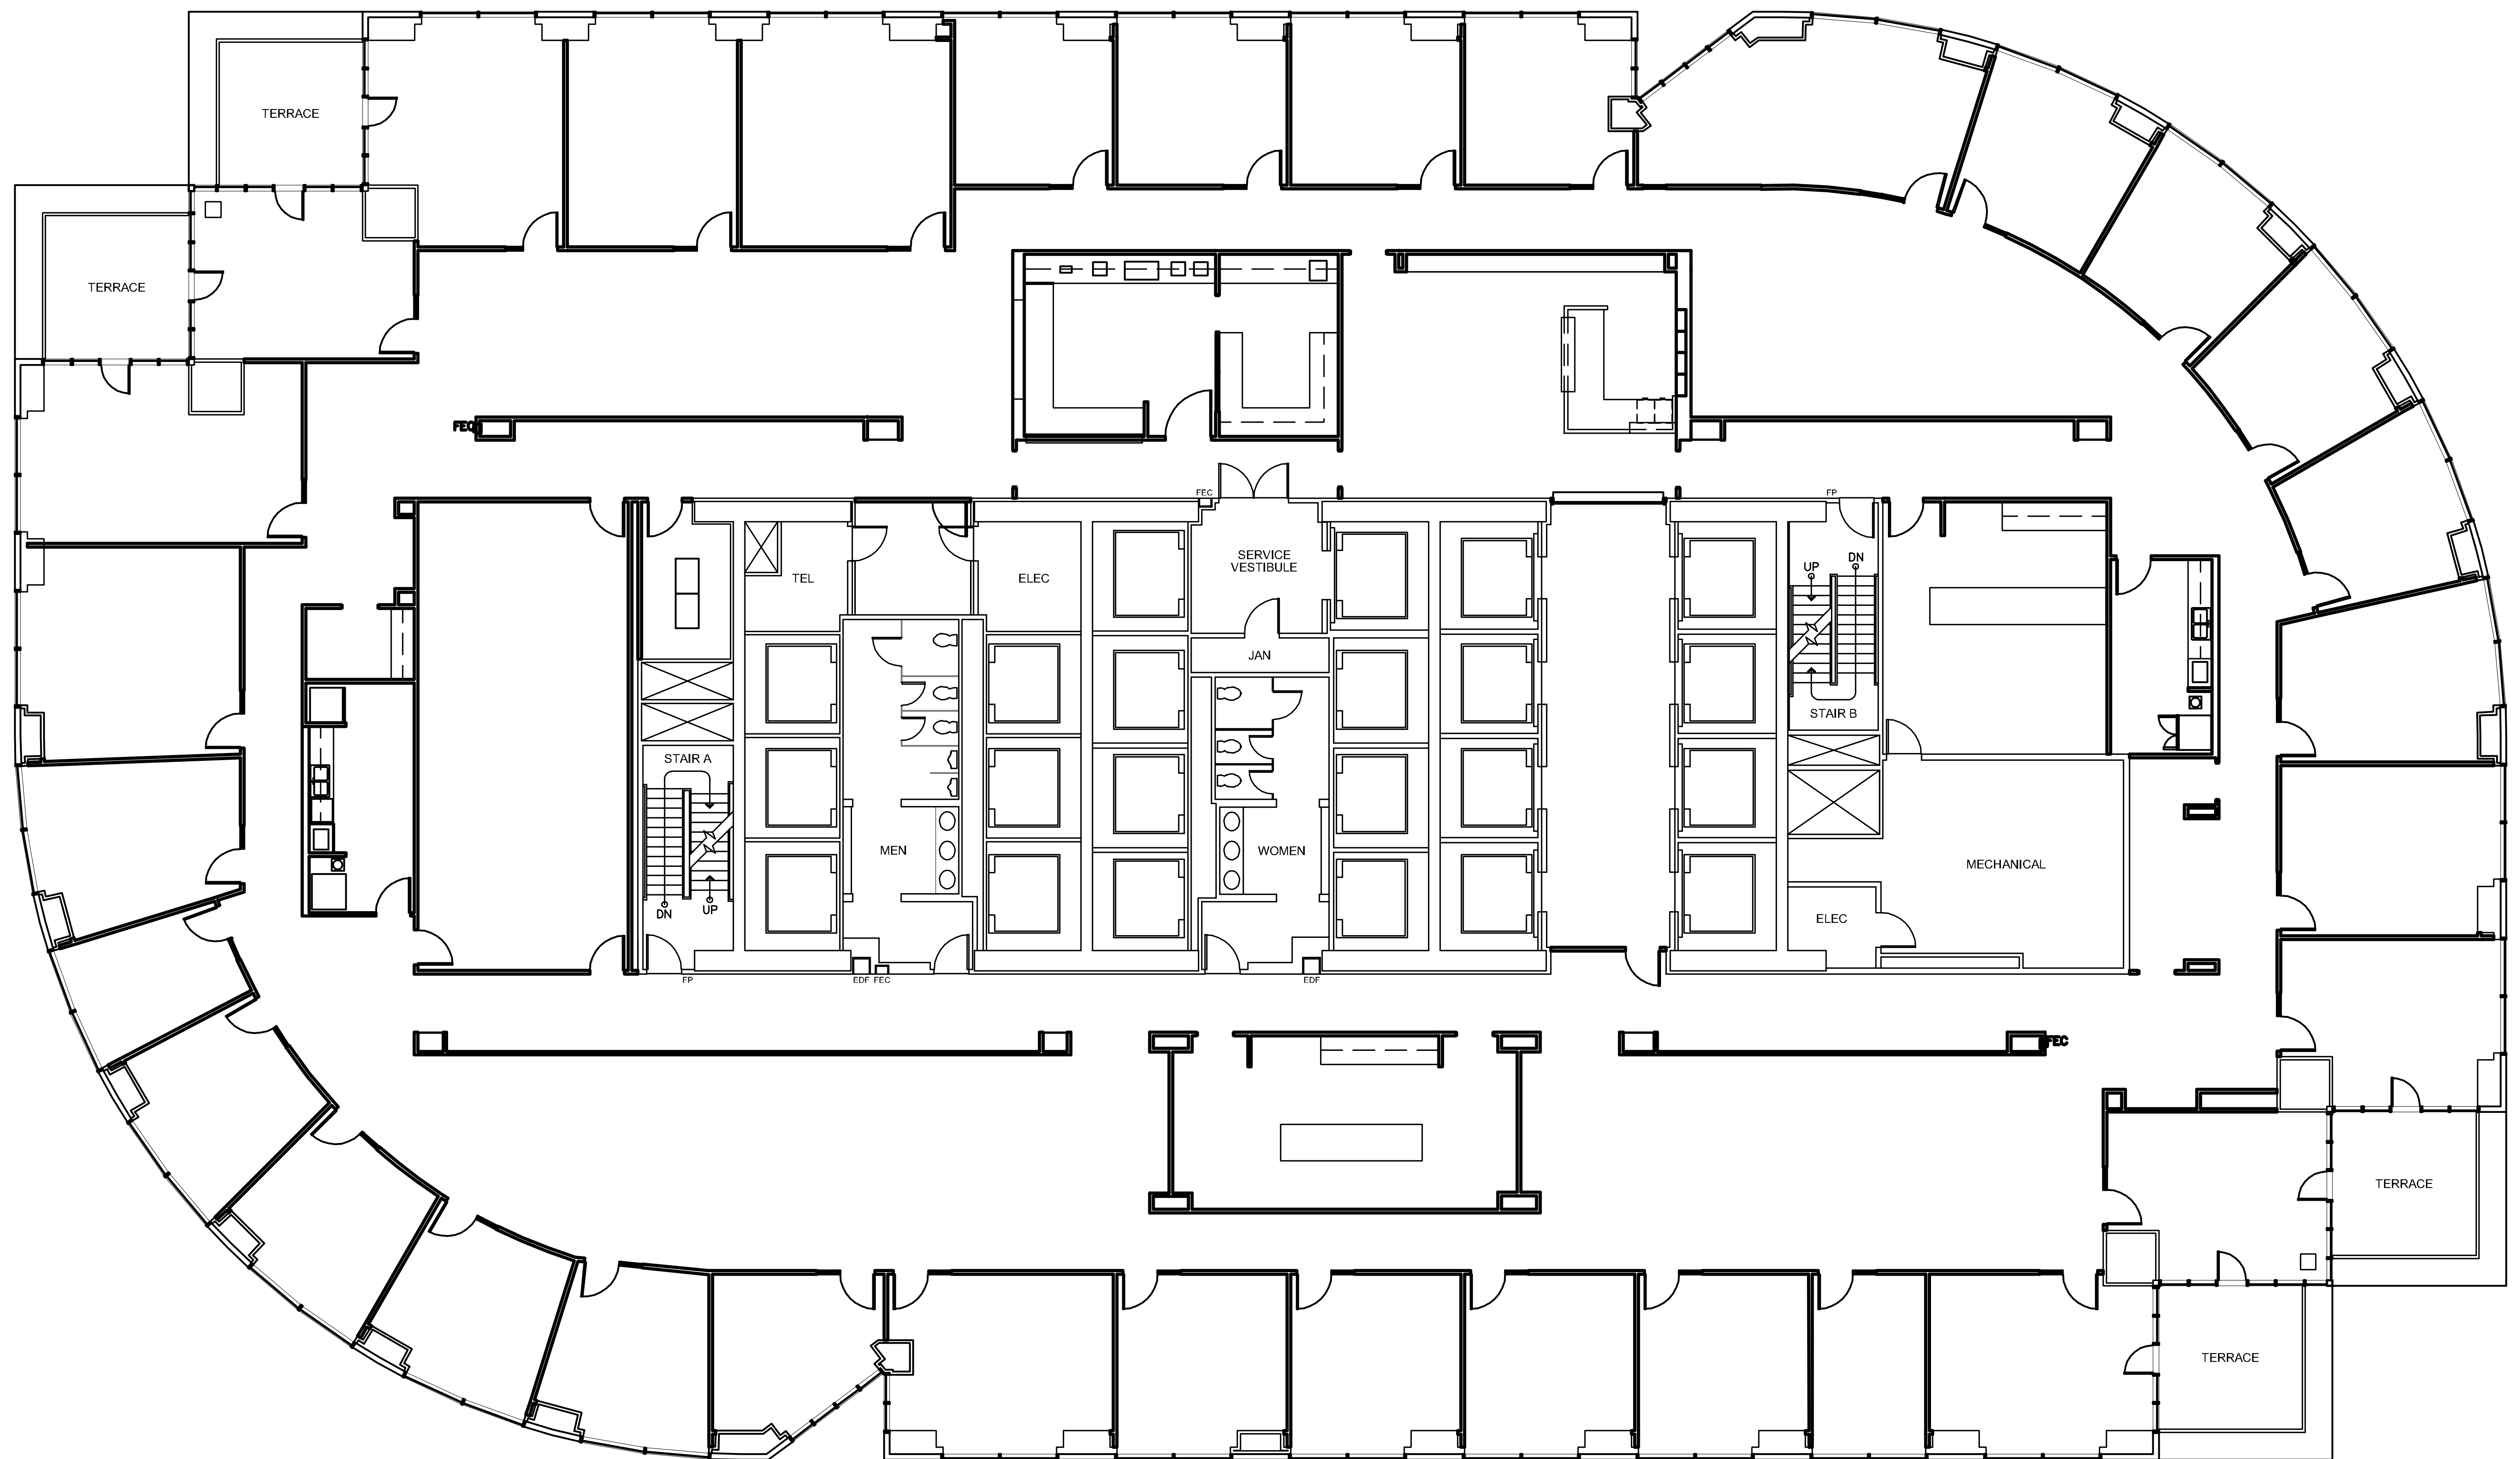

SAN FELIPE PLAZA

SUITE 1400 22,689 RSF

PARKWAY

832.308.6055 | pky.com

NORTH