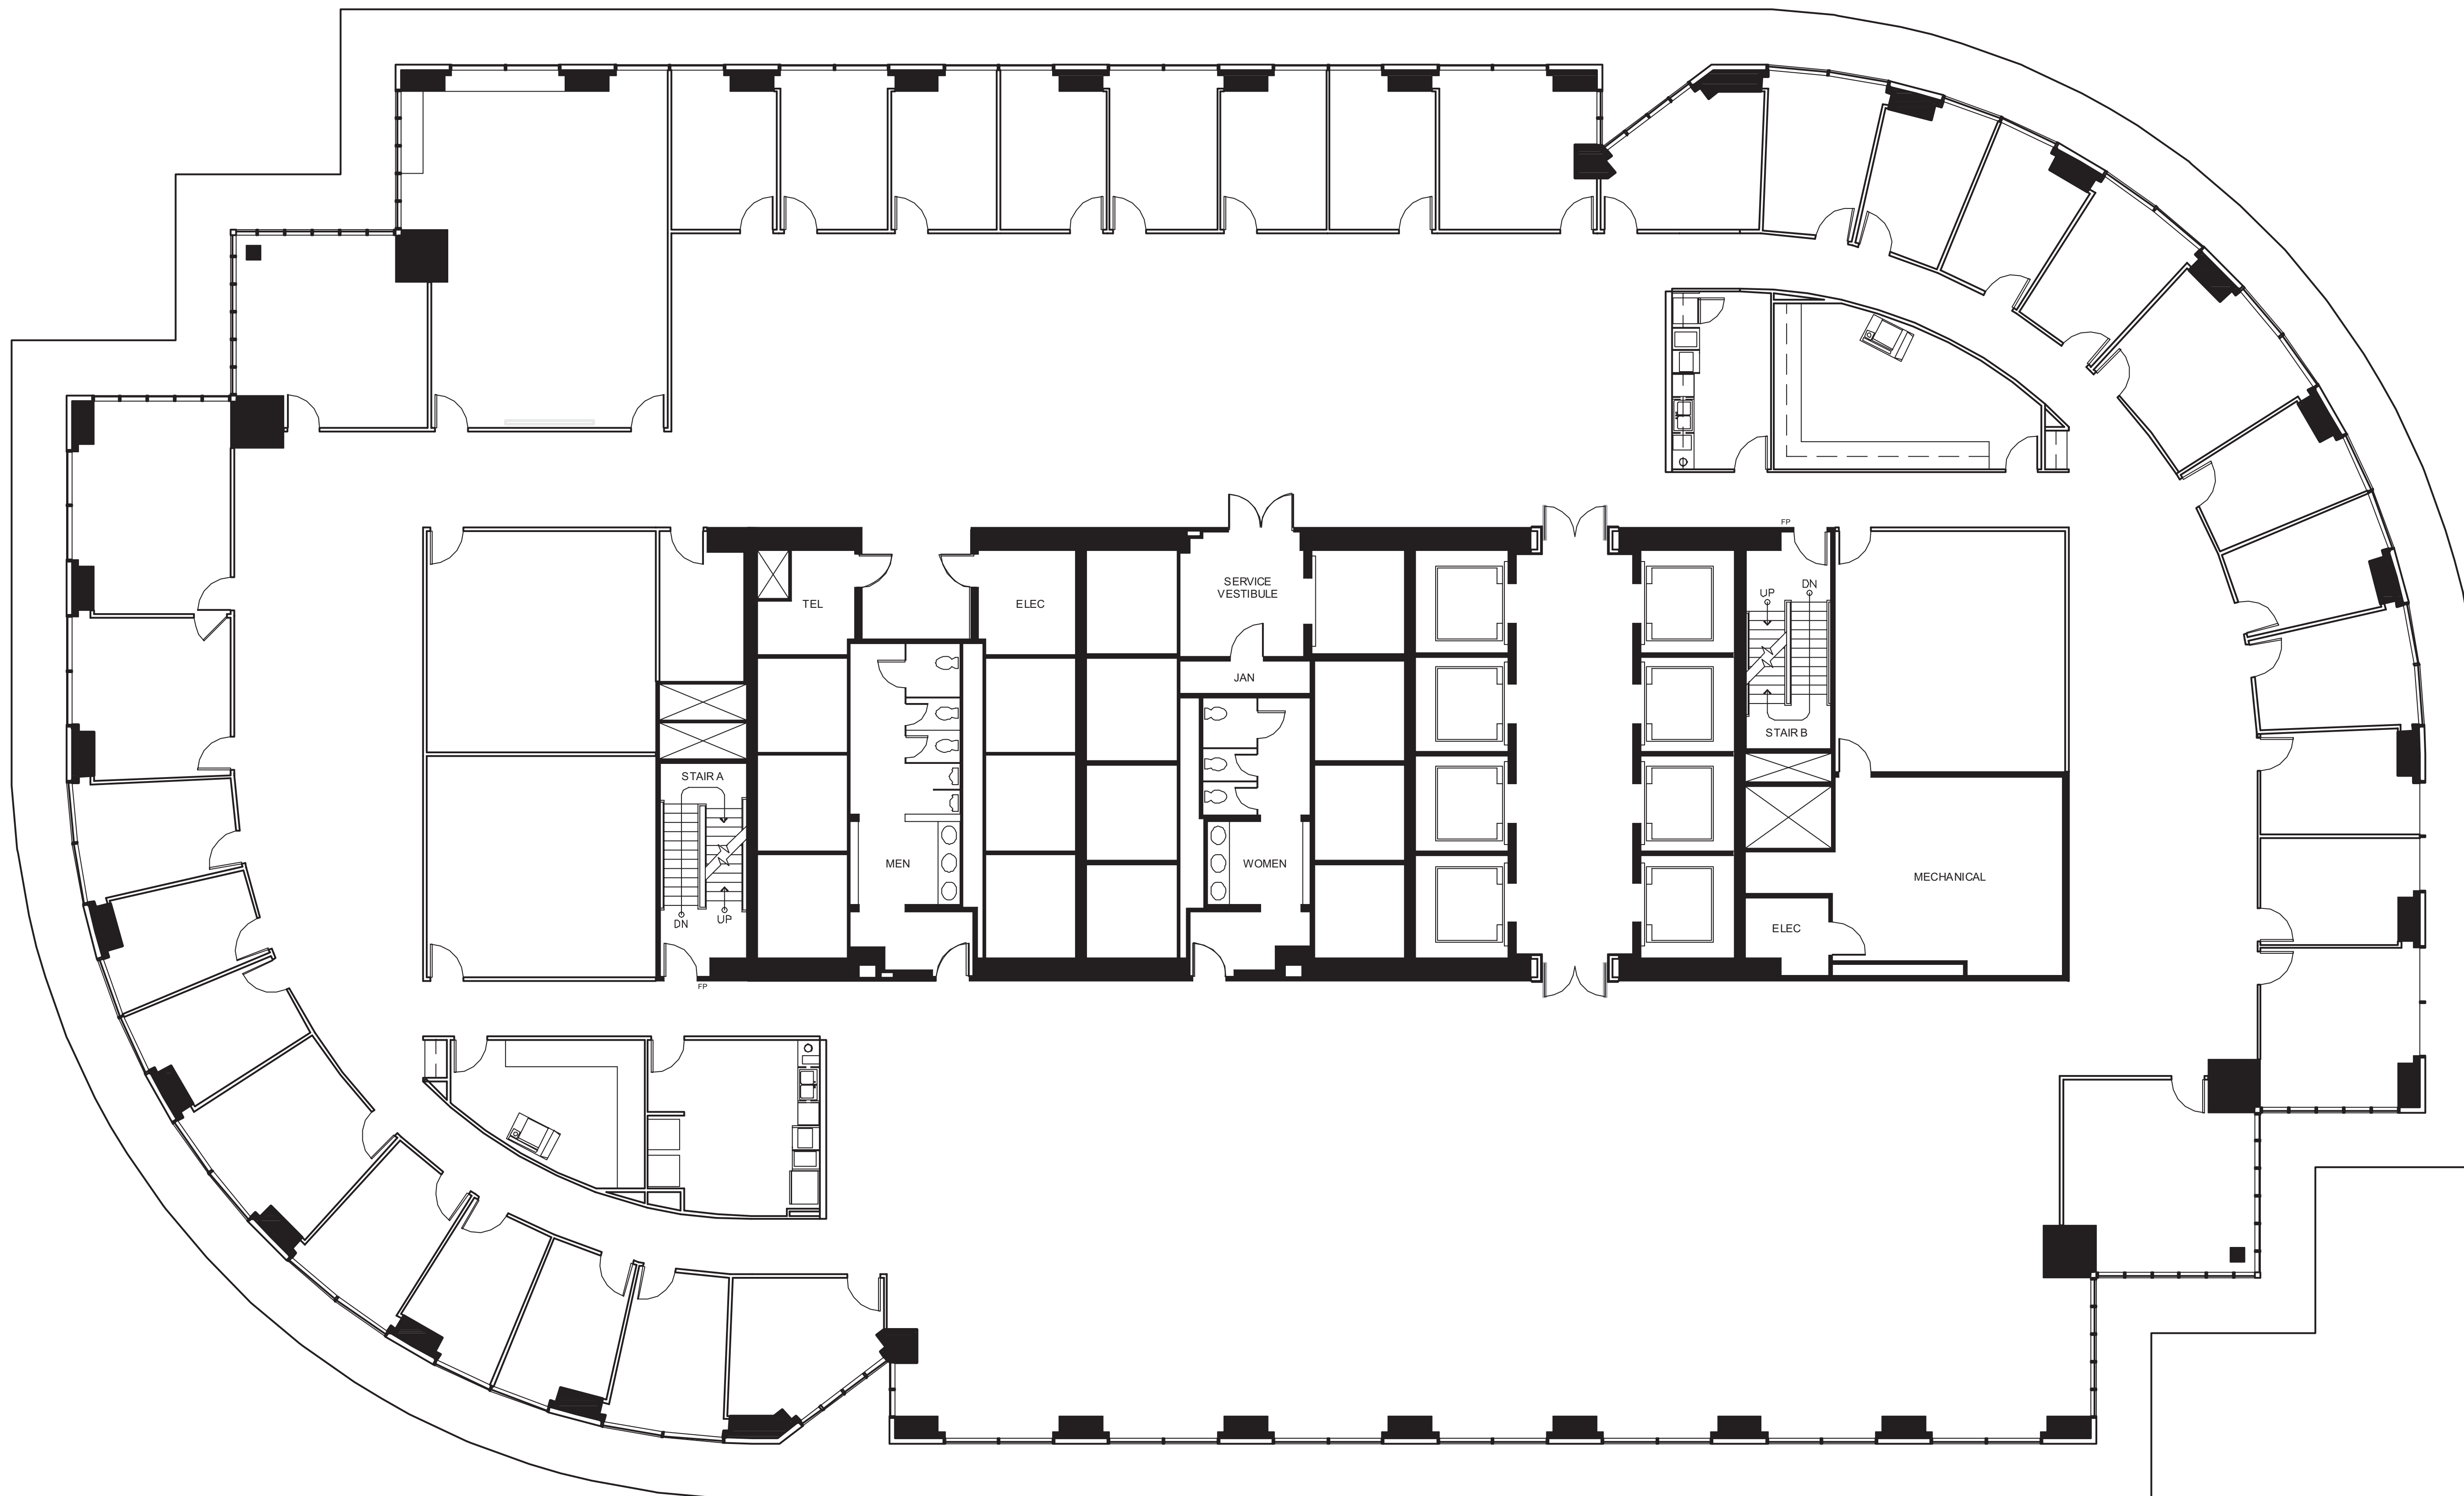

# SAN FELIPE PLAZA

Workstations	0
Private office	36
Conference	1

SUITE 1600 22,689 RSF