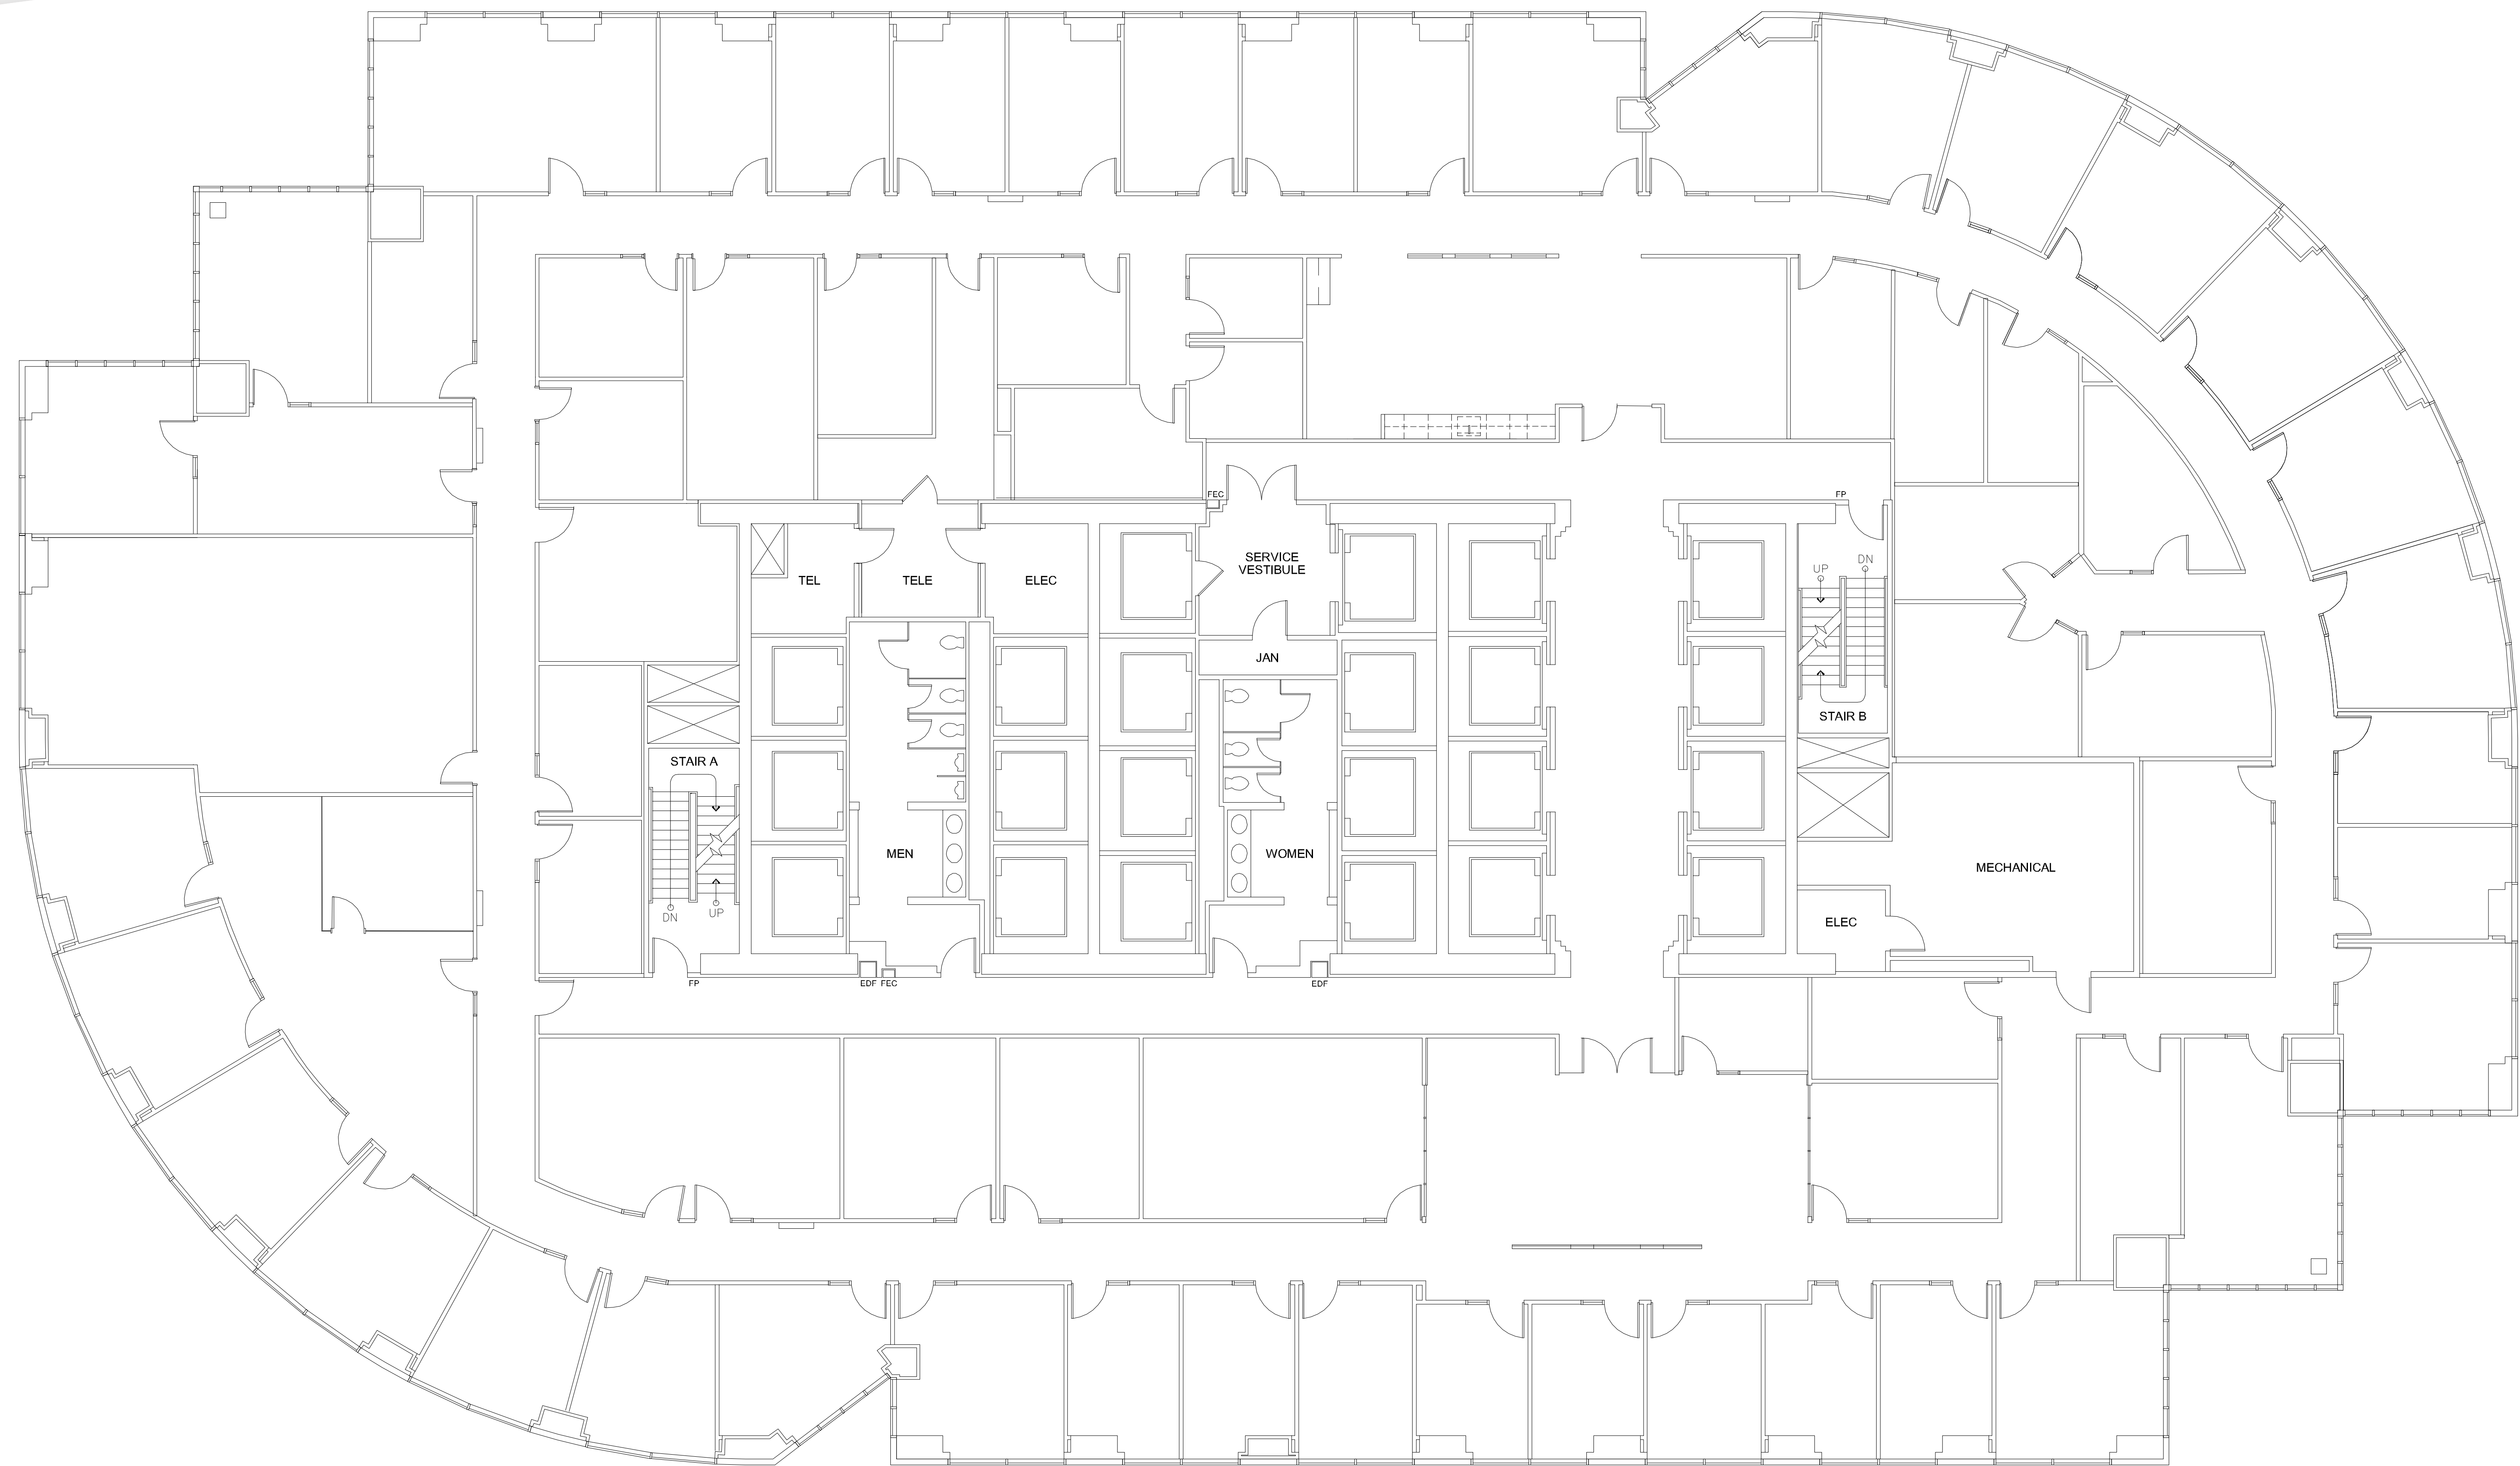

SAN FELIPE PLAZA

SUITE 1700 22,689 RSF

PARKWAY

832.308.6055 | pky.com

NORTH