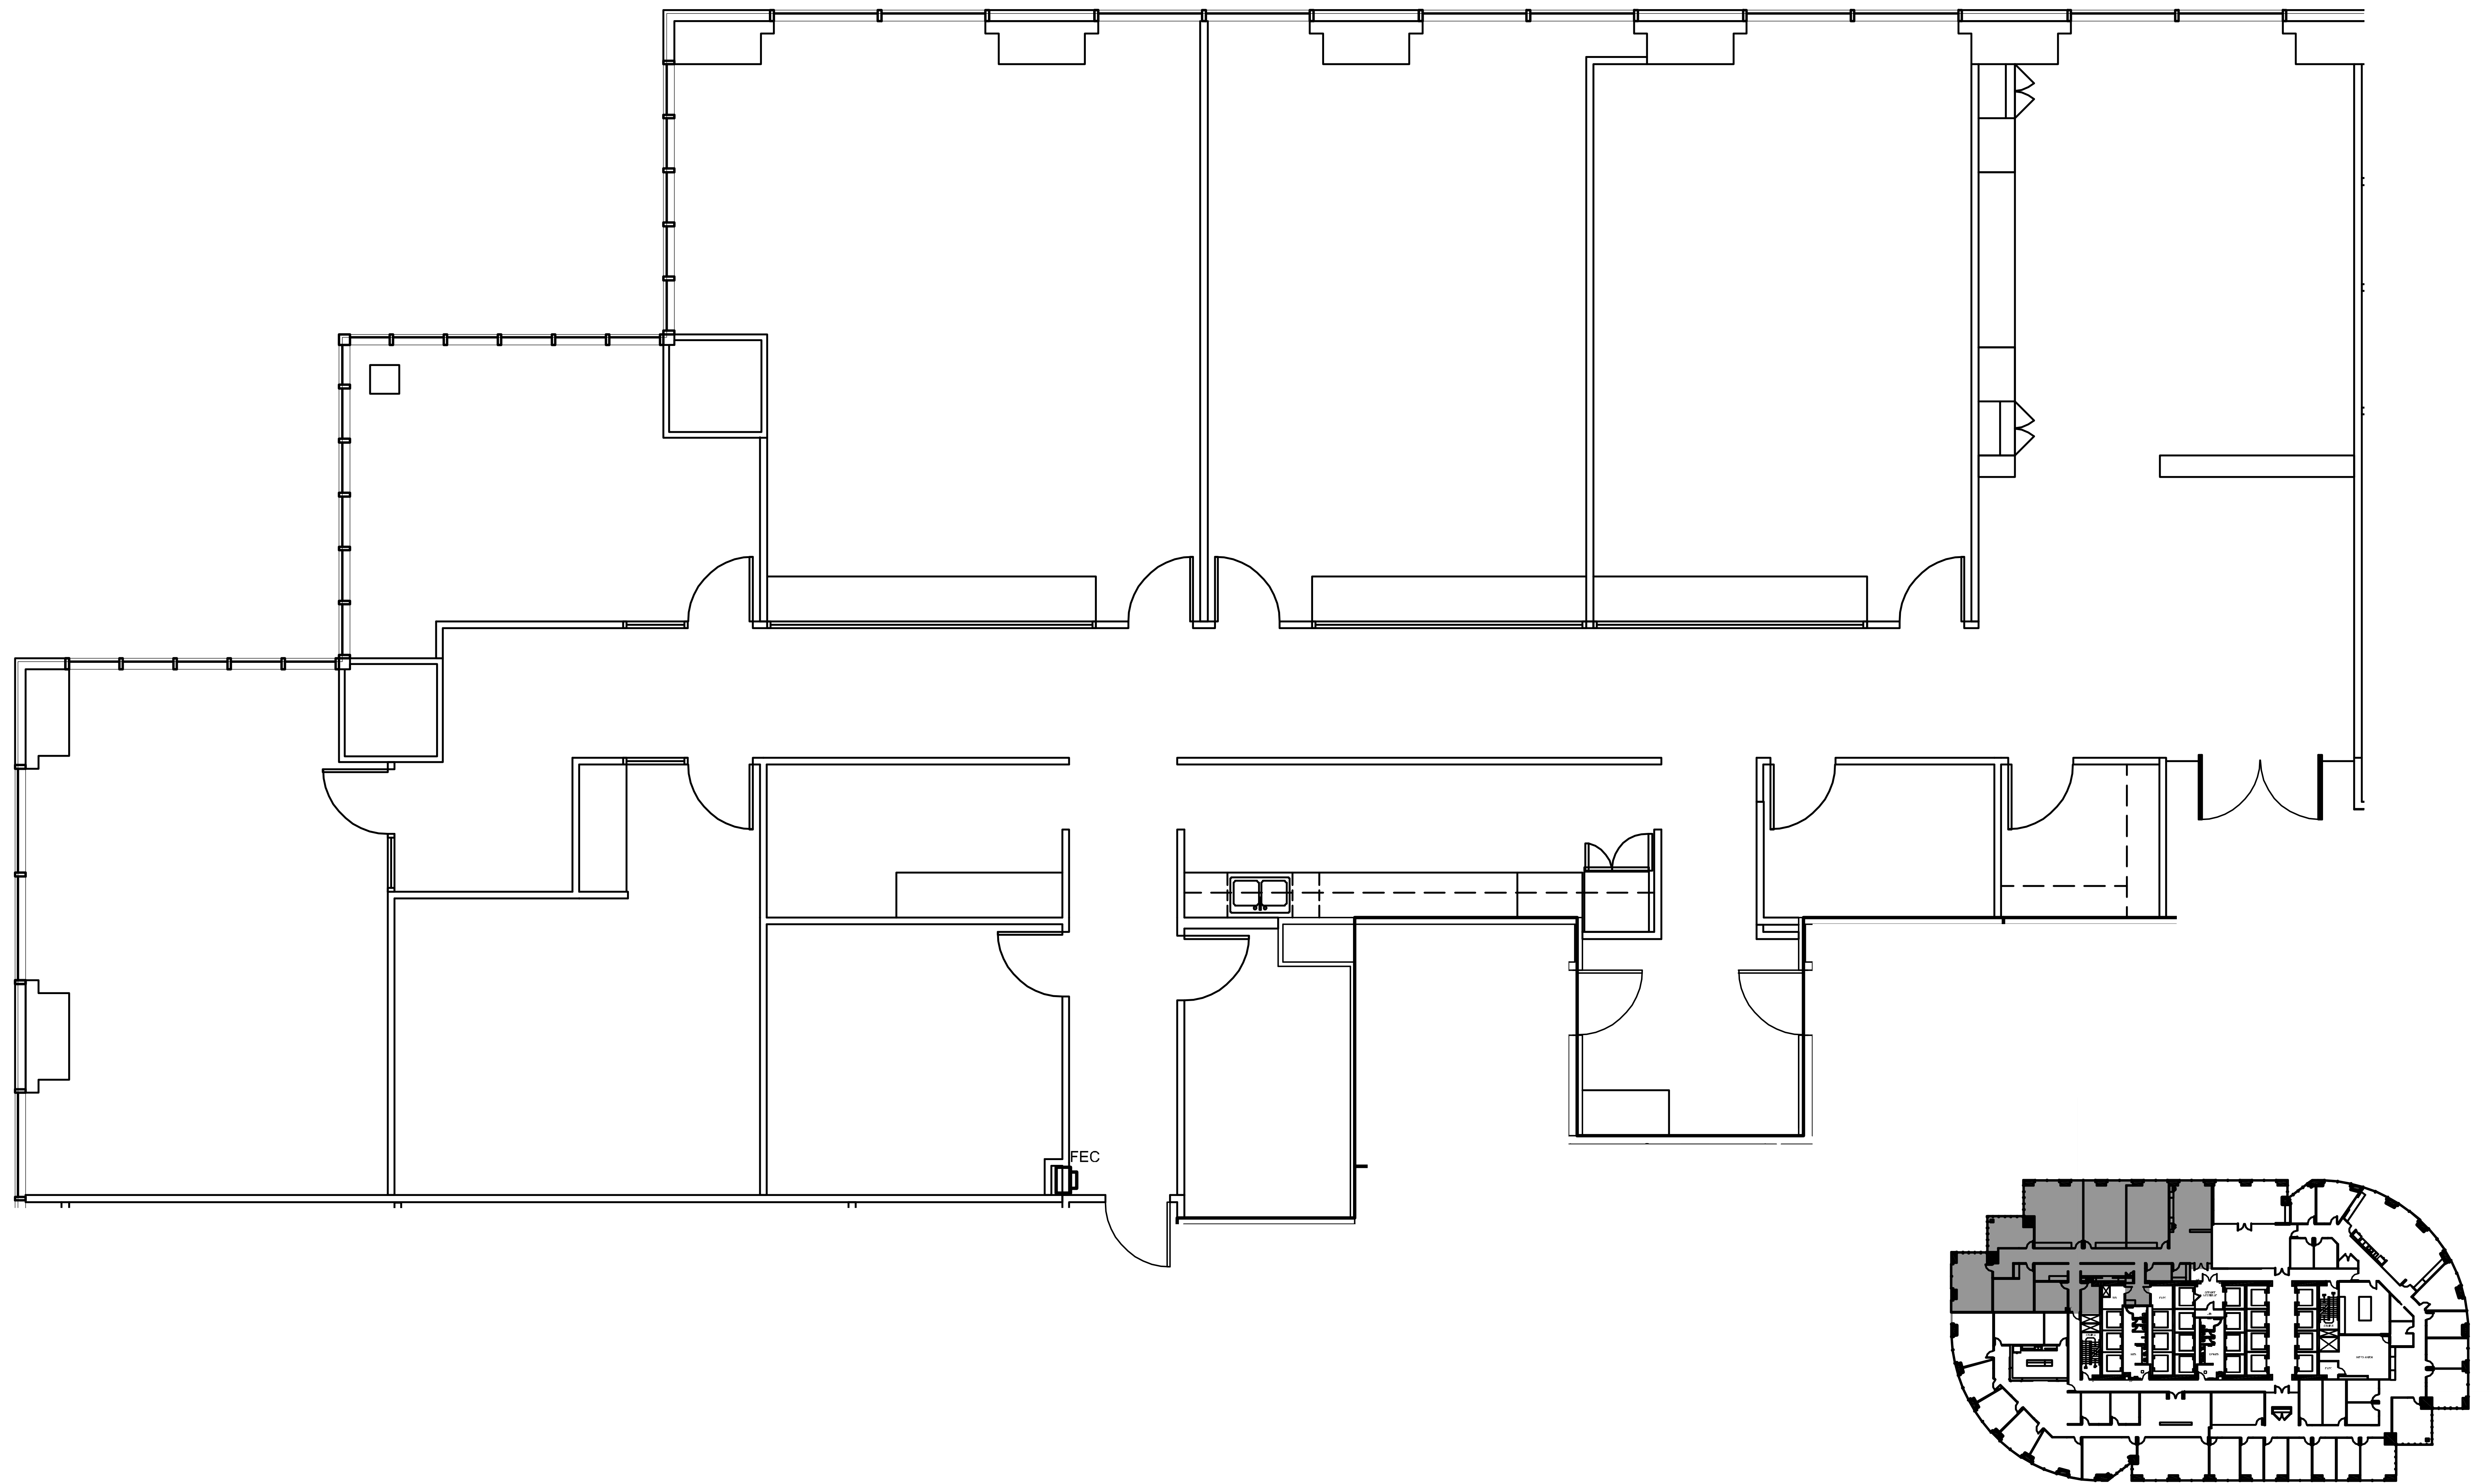

SAN FELIPE PLAZA

SUITE 1900 6,235 RSF

NORTH