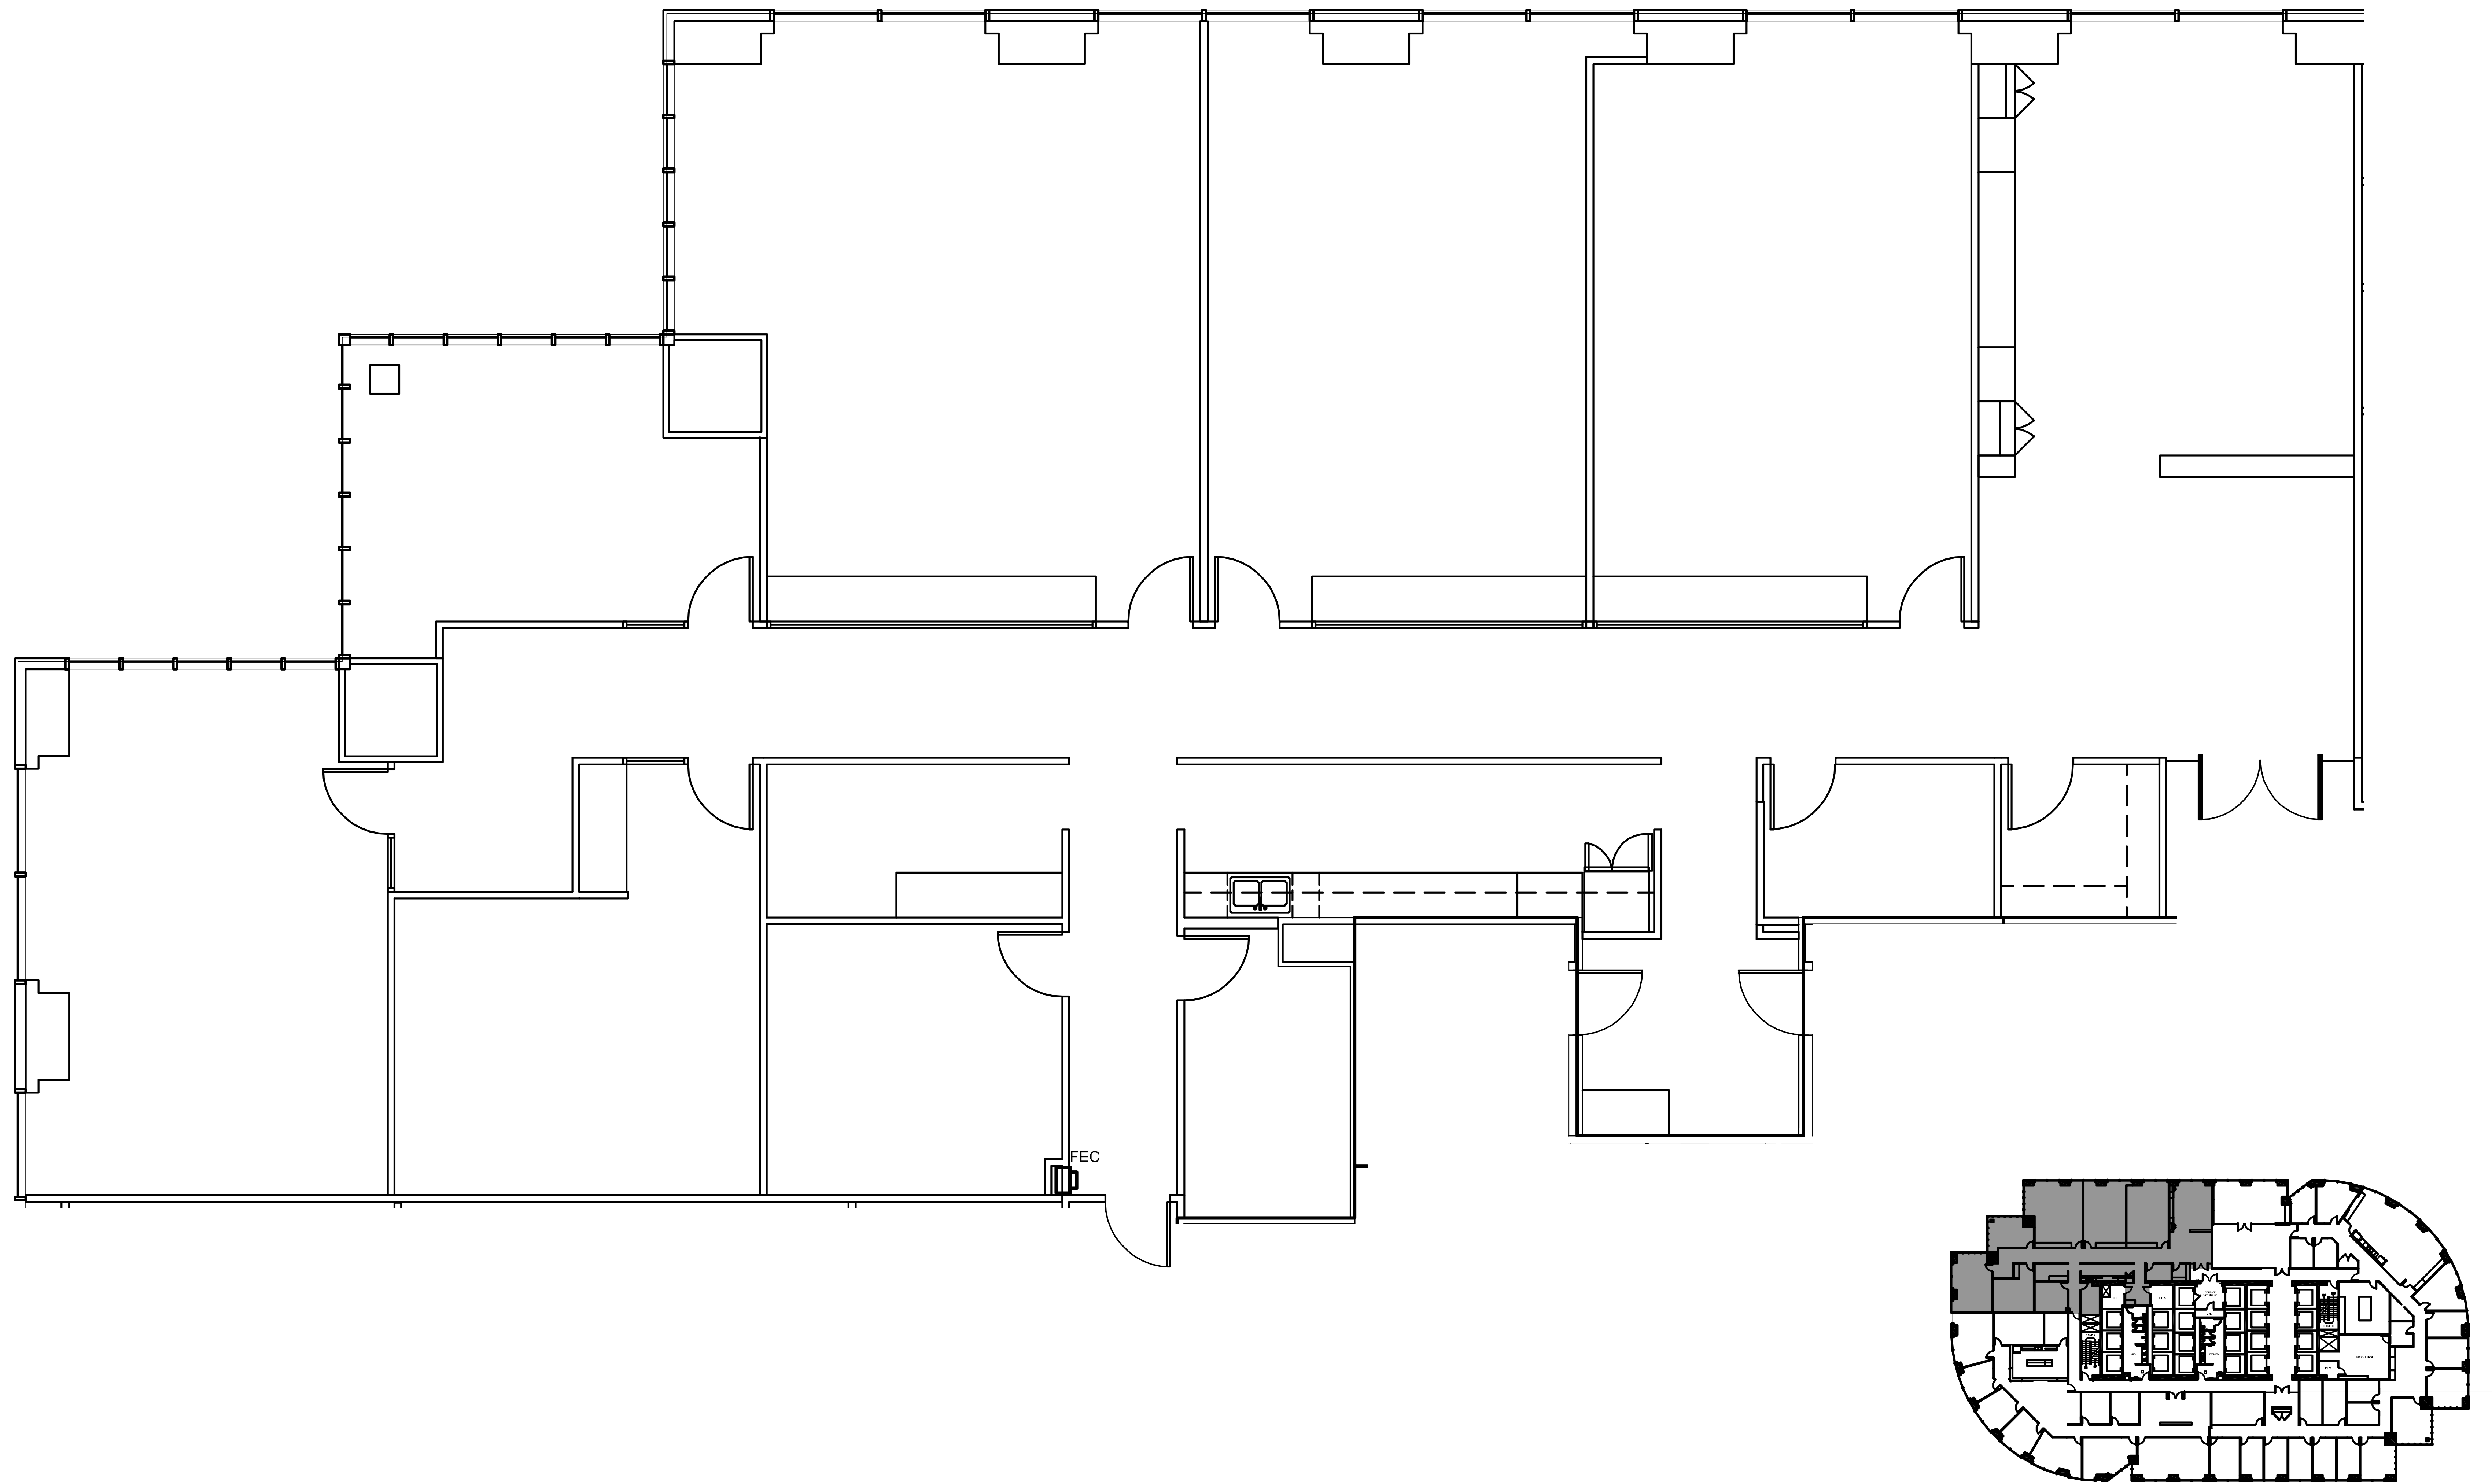

SAN FELIPE PLAZA

SUITE 1900 6,235 RSF

PARKWAY

832.308.6055 | pky.com

NORTH