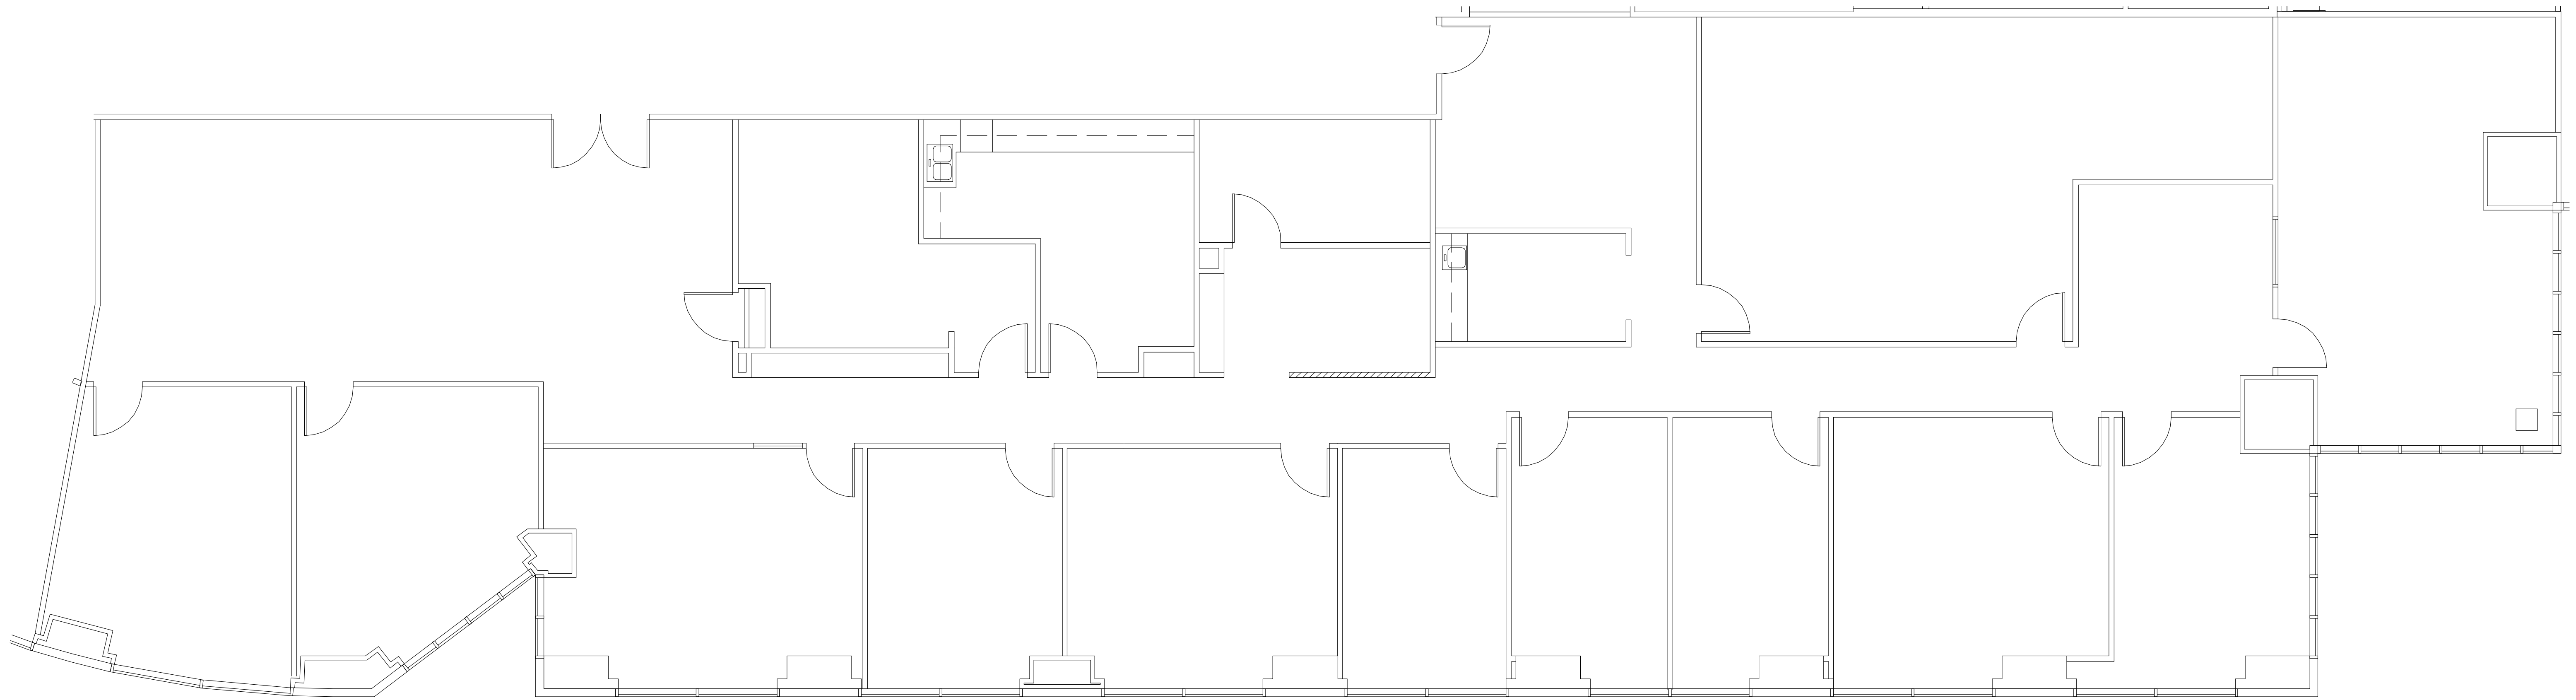

SAN FELIPE PLAZA

SUITE 2000 6,855 RSF

PARKWAY

832.308.6055 | pky.com

NORTH