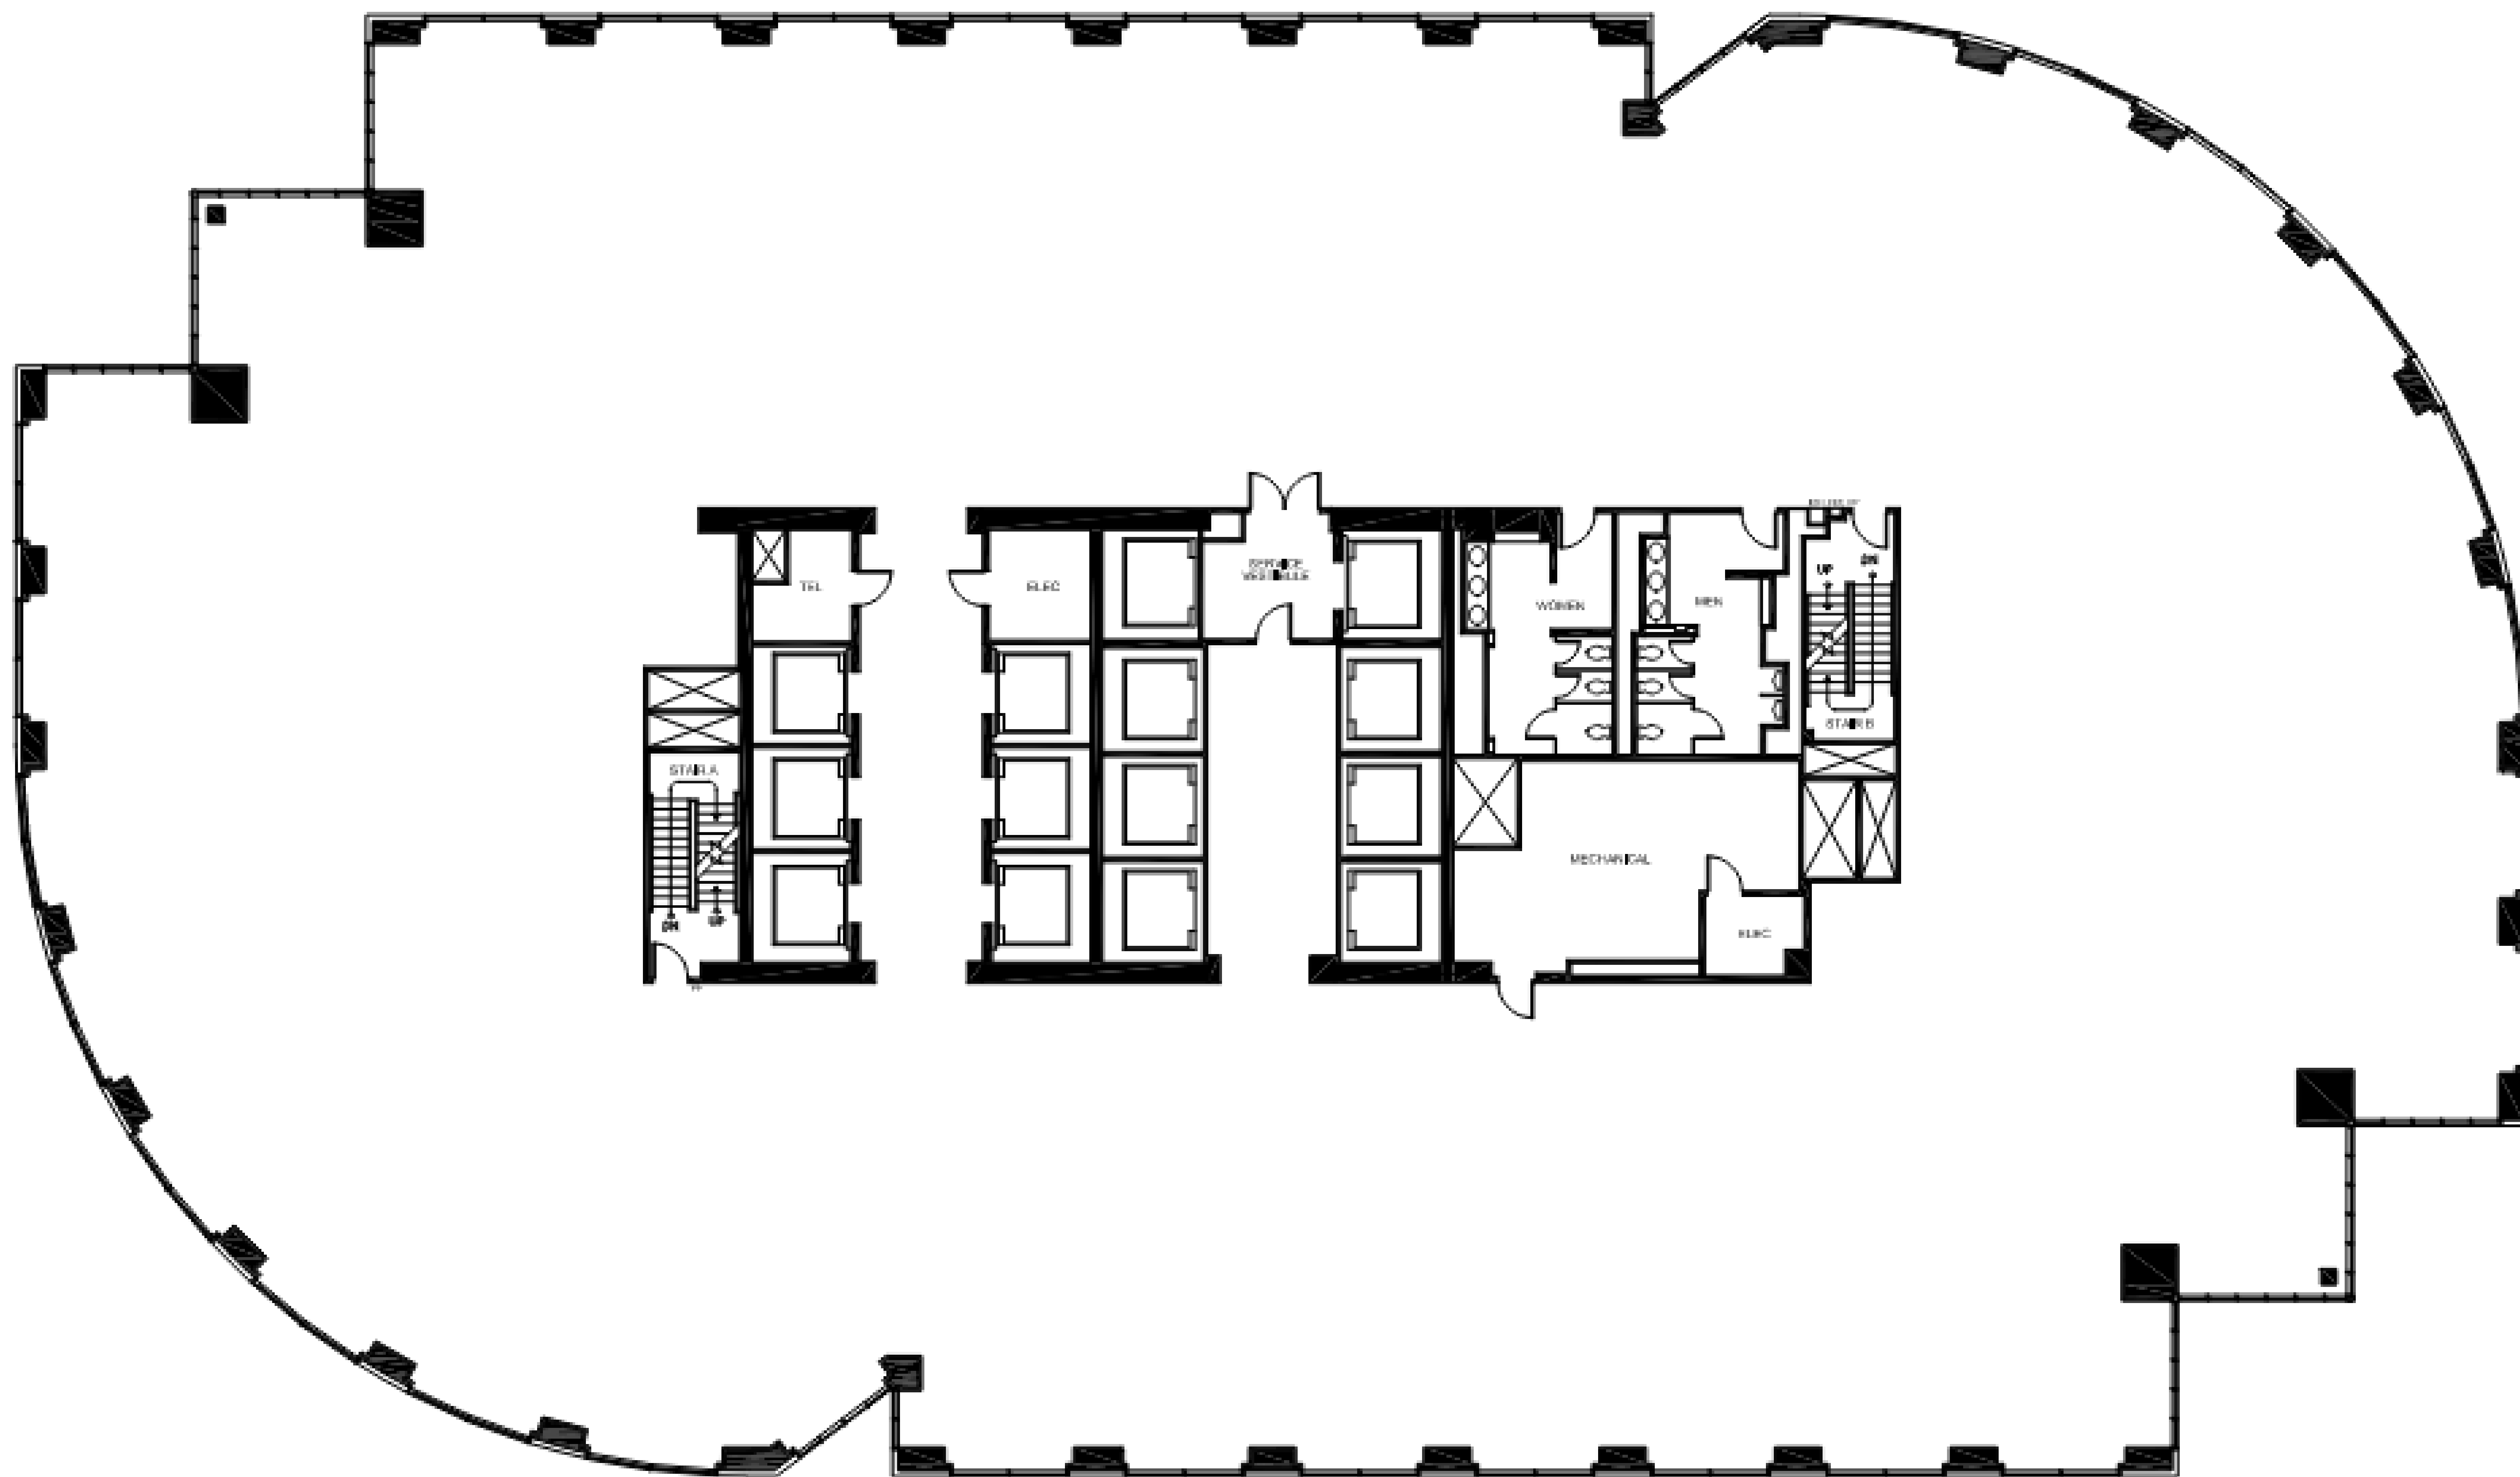

SAN FELIPE PLAZA

SUITE 2400 23,400 RSF

PARKWAY

832.308.6055 | pky.com

NORTH