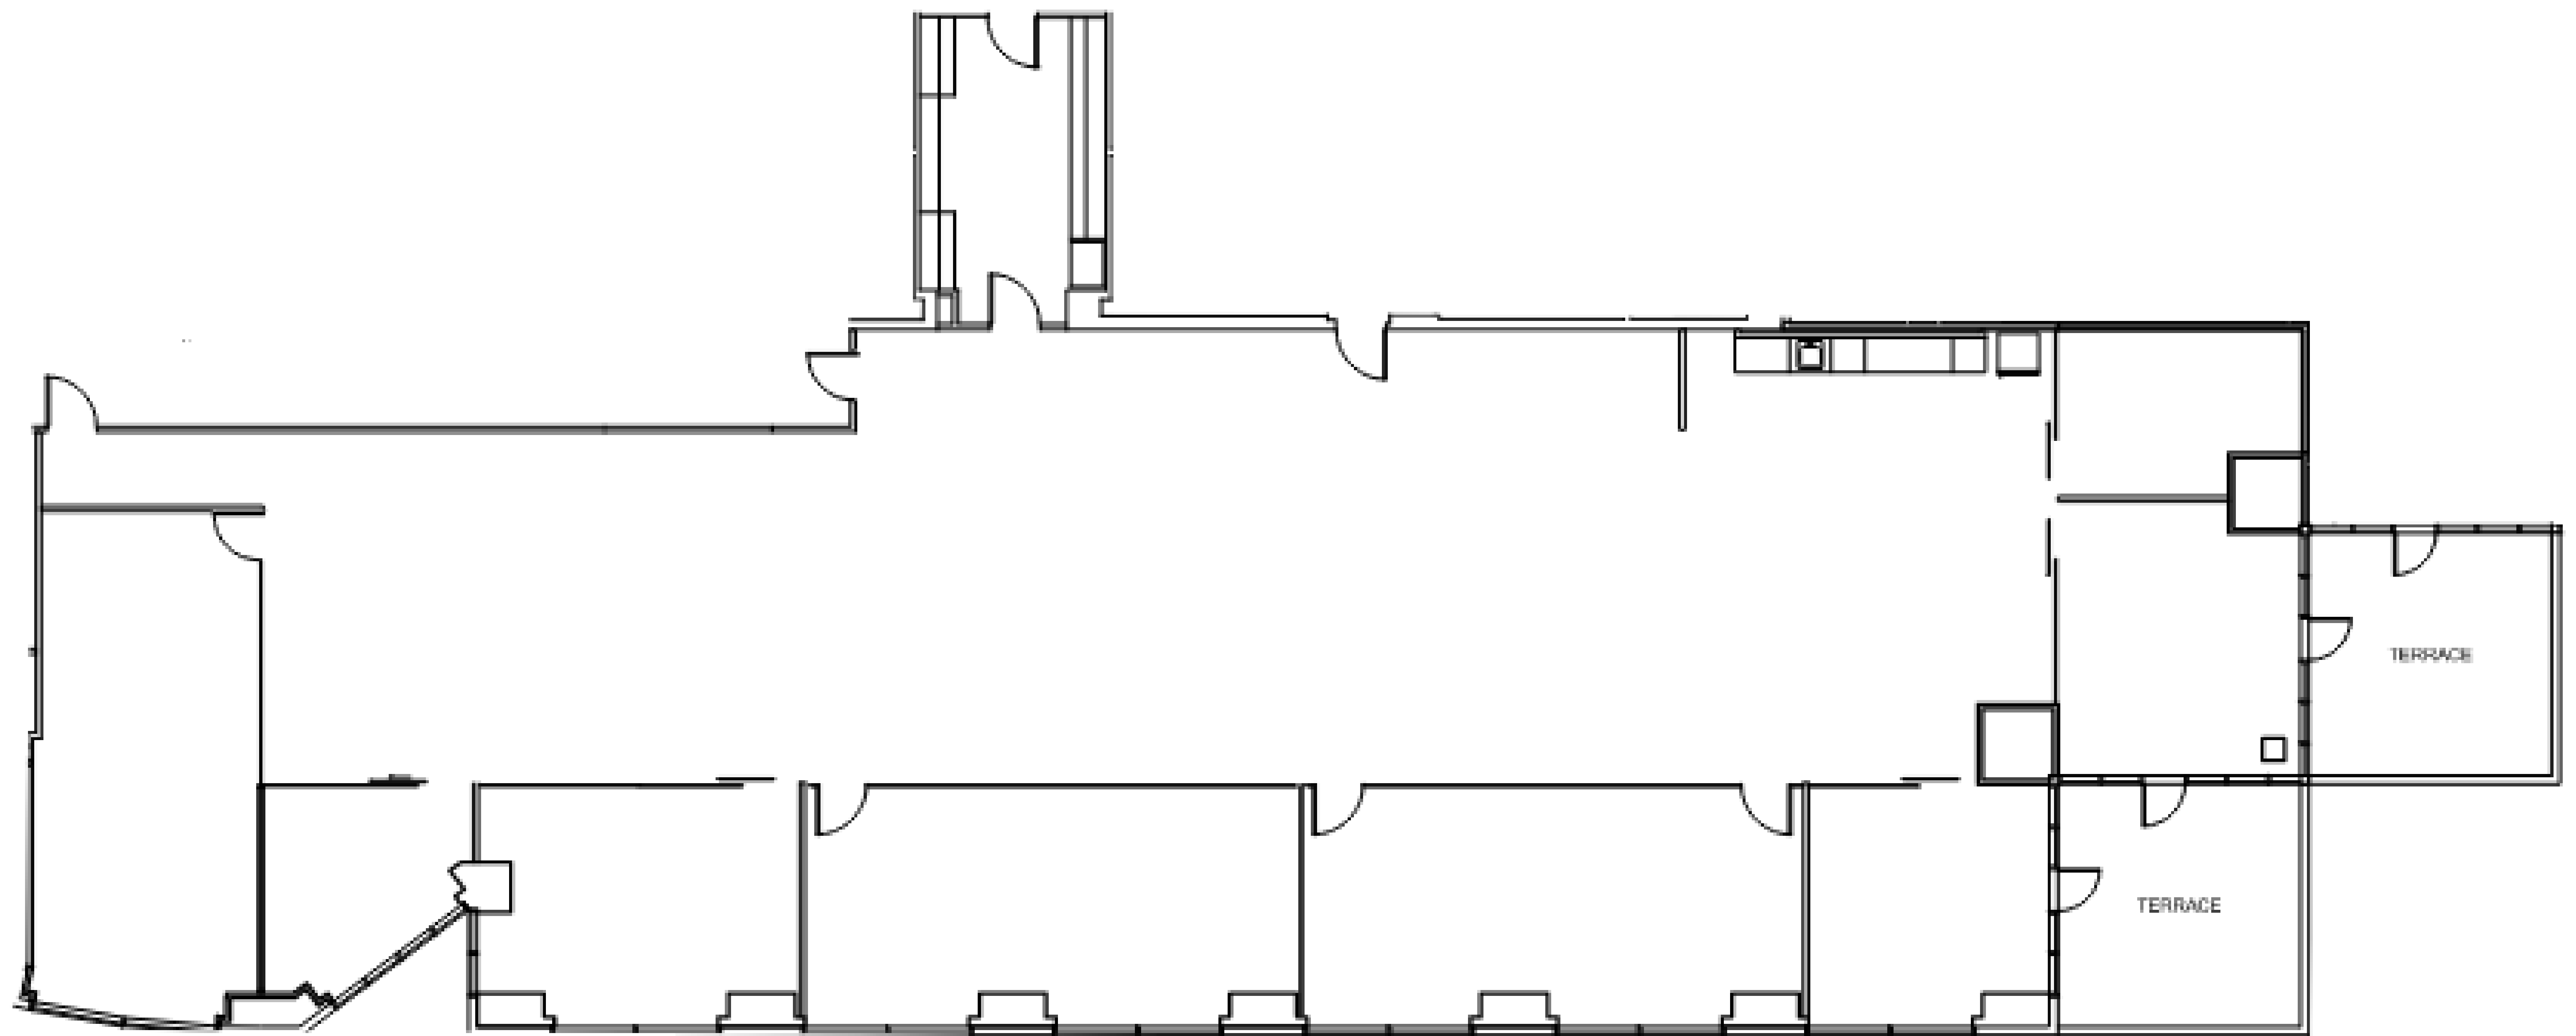

SAN FELIPE PLAZA

SUITE 2502 6,544 RSF

PARKWAY

832.308.6055 | pky.com

NORTH