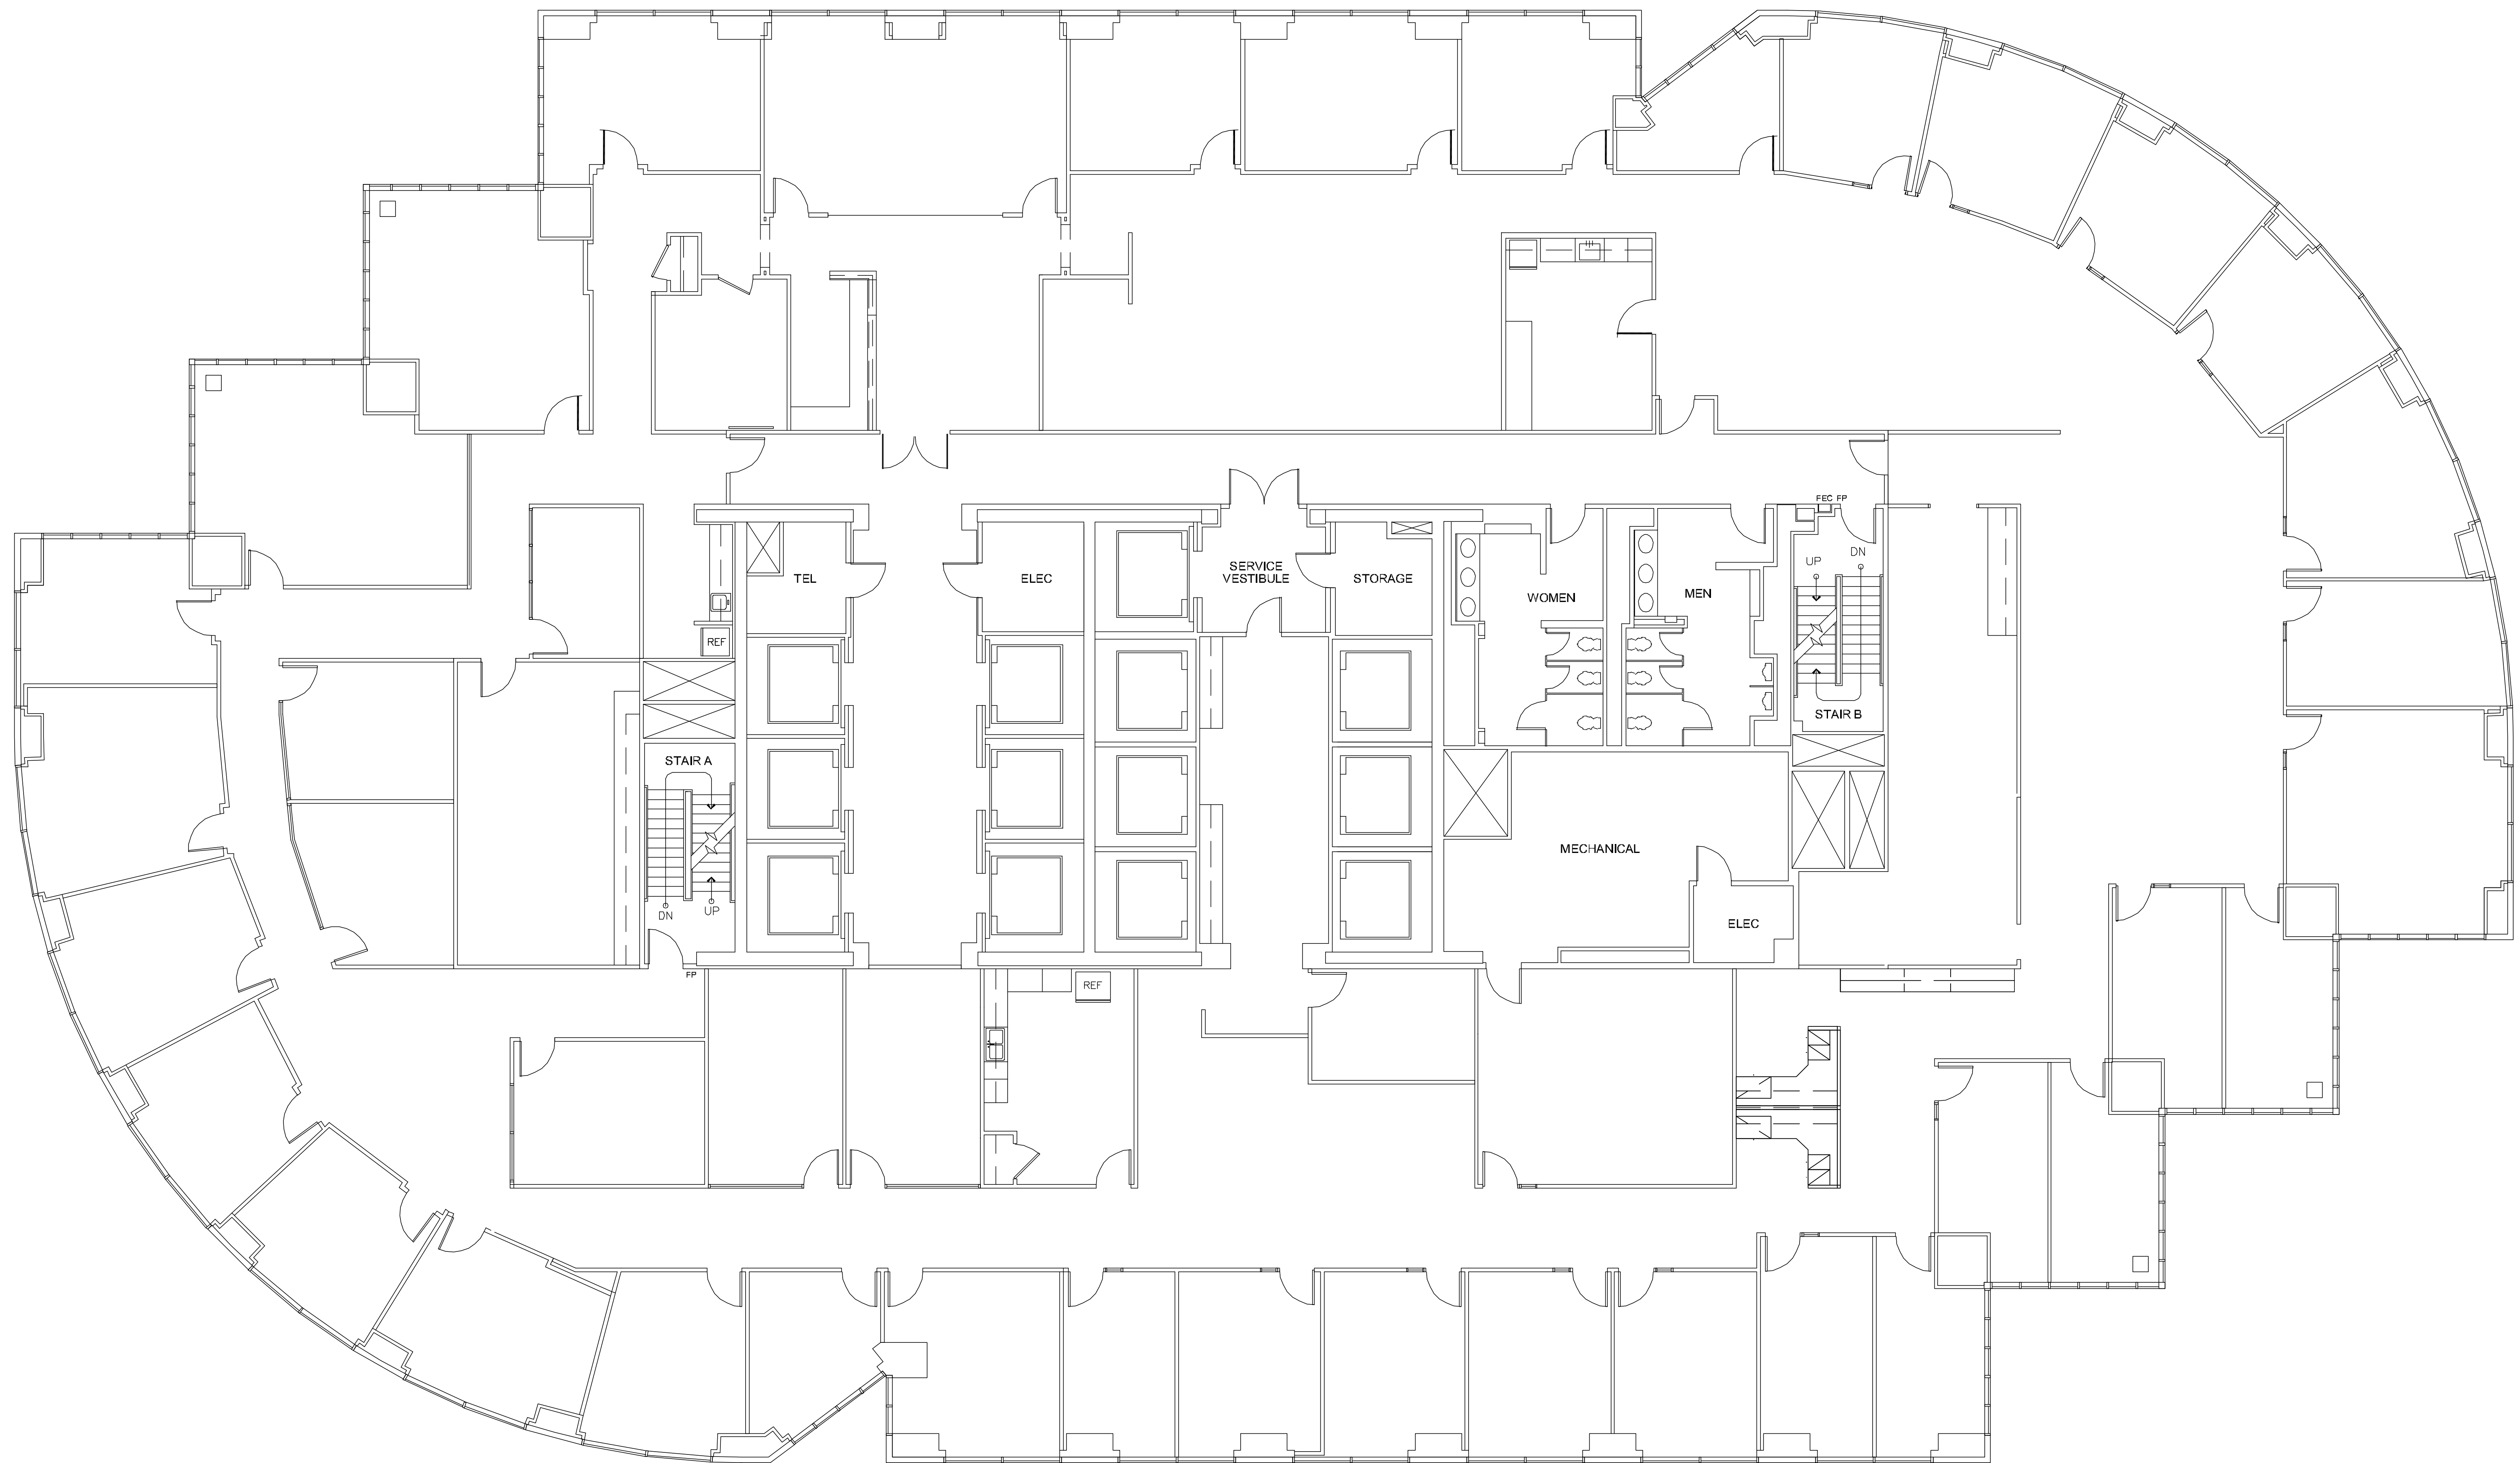

SAN FELIPE PLAZA

SUITE 3000 21,495 RSF

PARKWAY

832.308.6055 | pky.com

NORTH