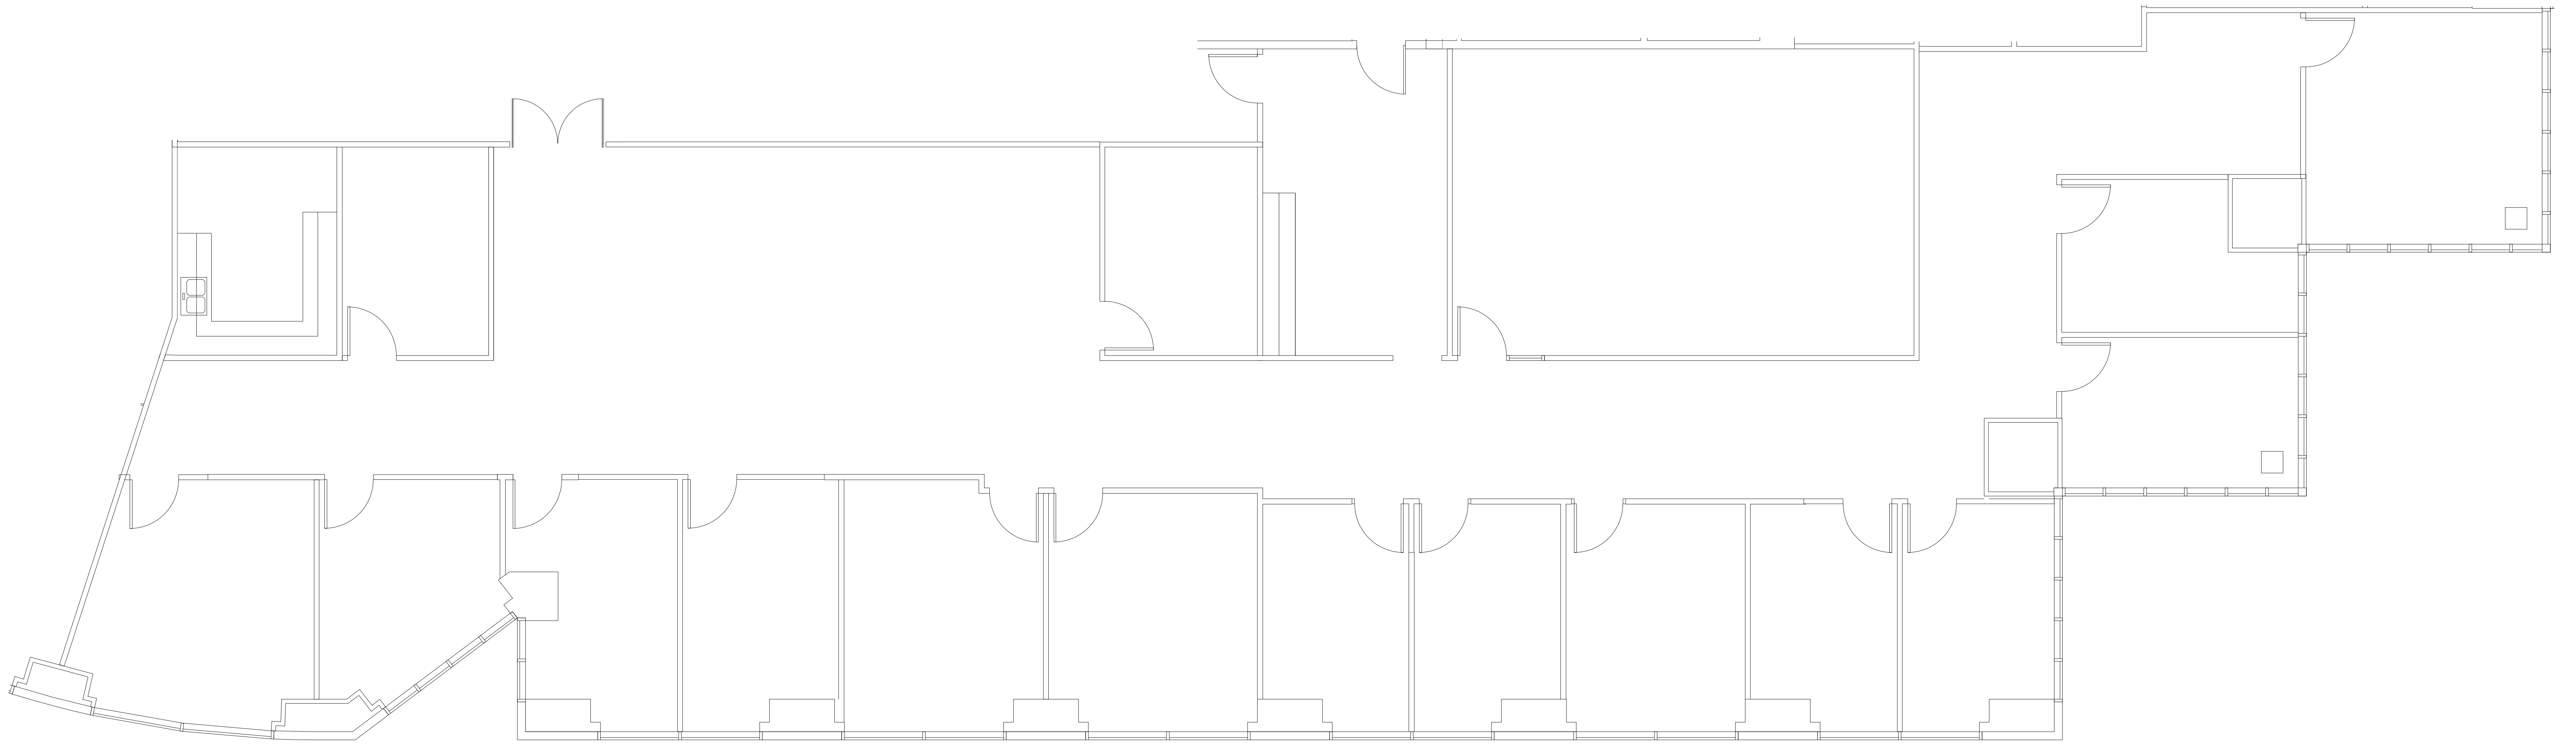

SAN FELIPE PLAZA

SUITE 3150 7,329 RSF

PARKWAY

832.308.6055 | pky.com

NORTH