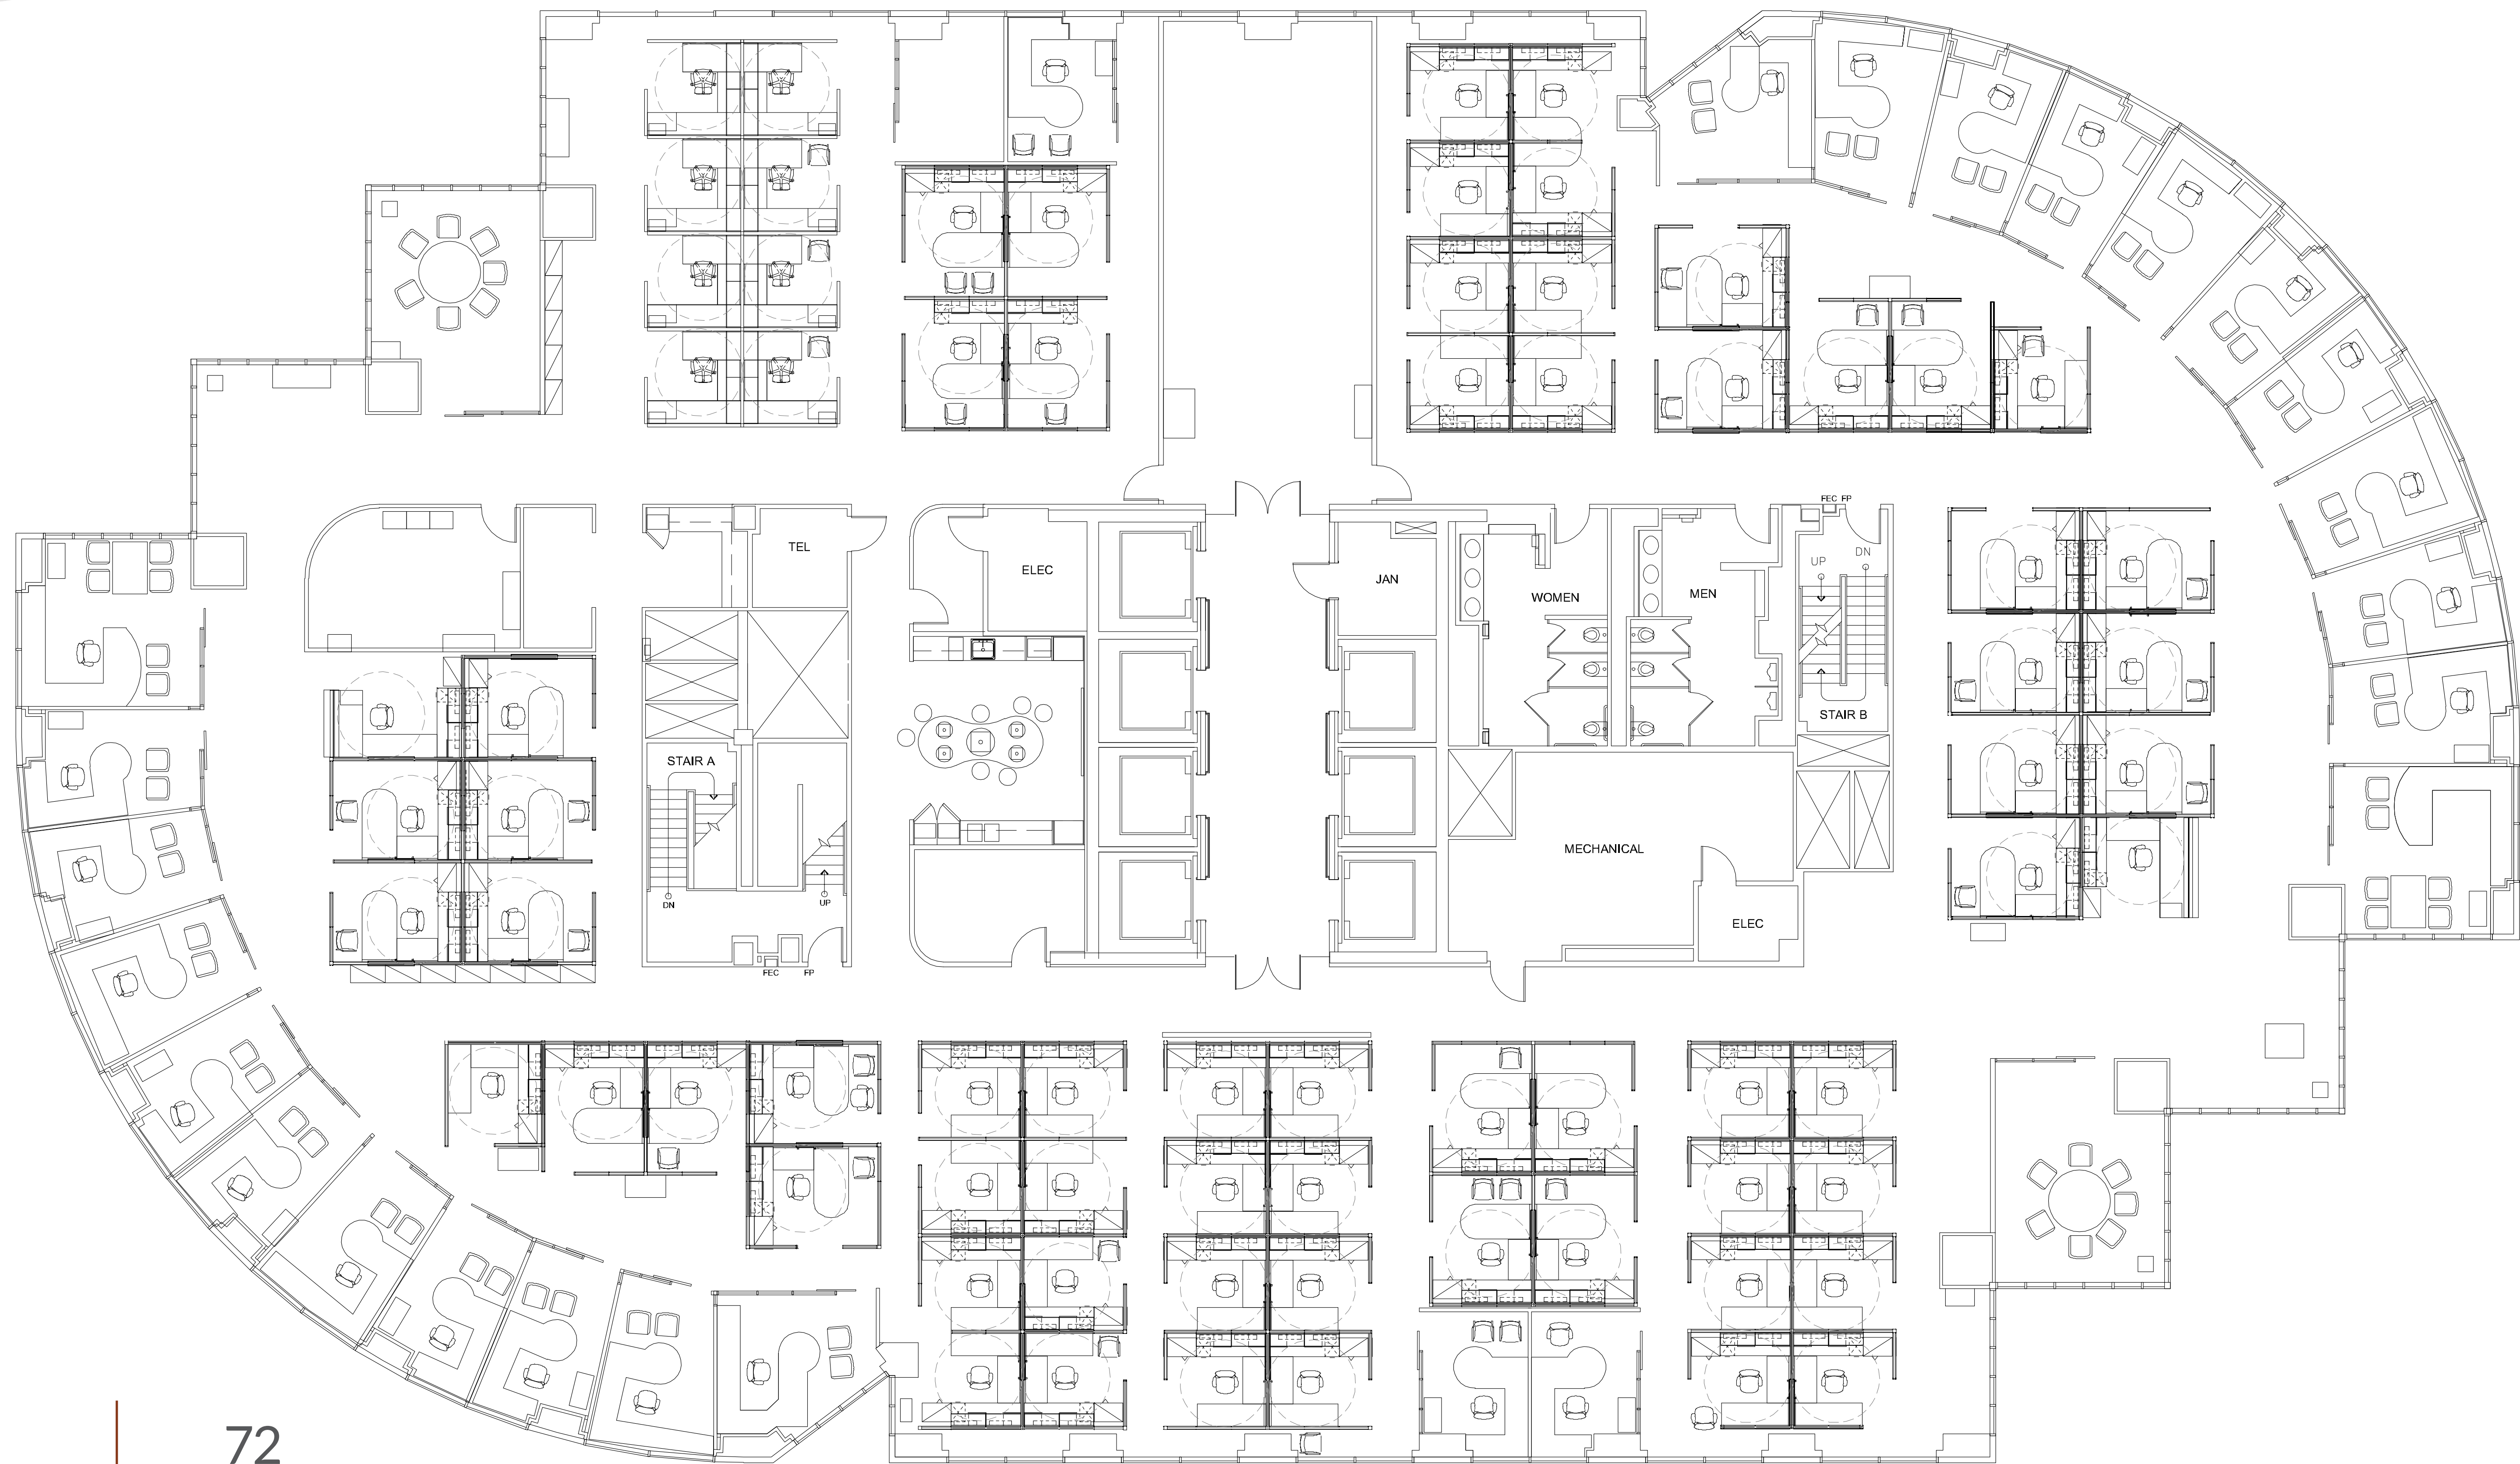

SAN FELIPE PLAZA

"Move-in Ready and Furnished"

Workstations	72
Private Office	26
Total	98

Conference	2
Break Room	1
Filing / Work	2

SUITE 3500 21,628 RSF