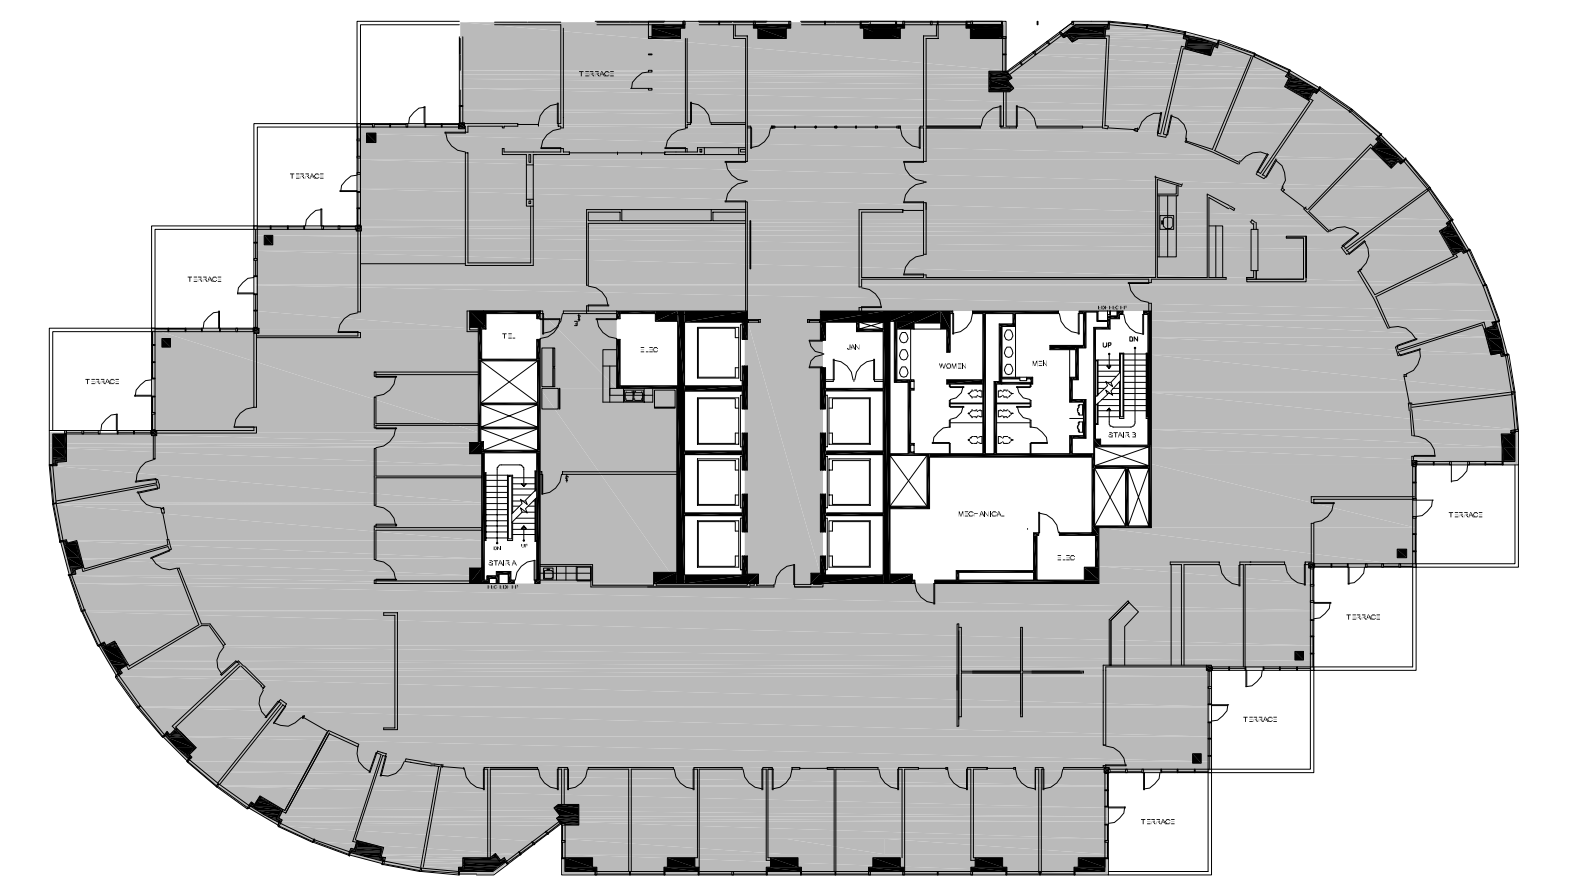

SAN FELIPE PLAZA

*Not field verified

SUITE 3600 20,073 RSF

832.308.6055 | pky.com