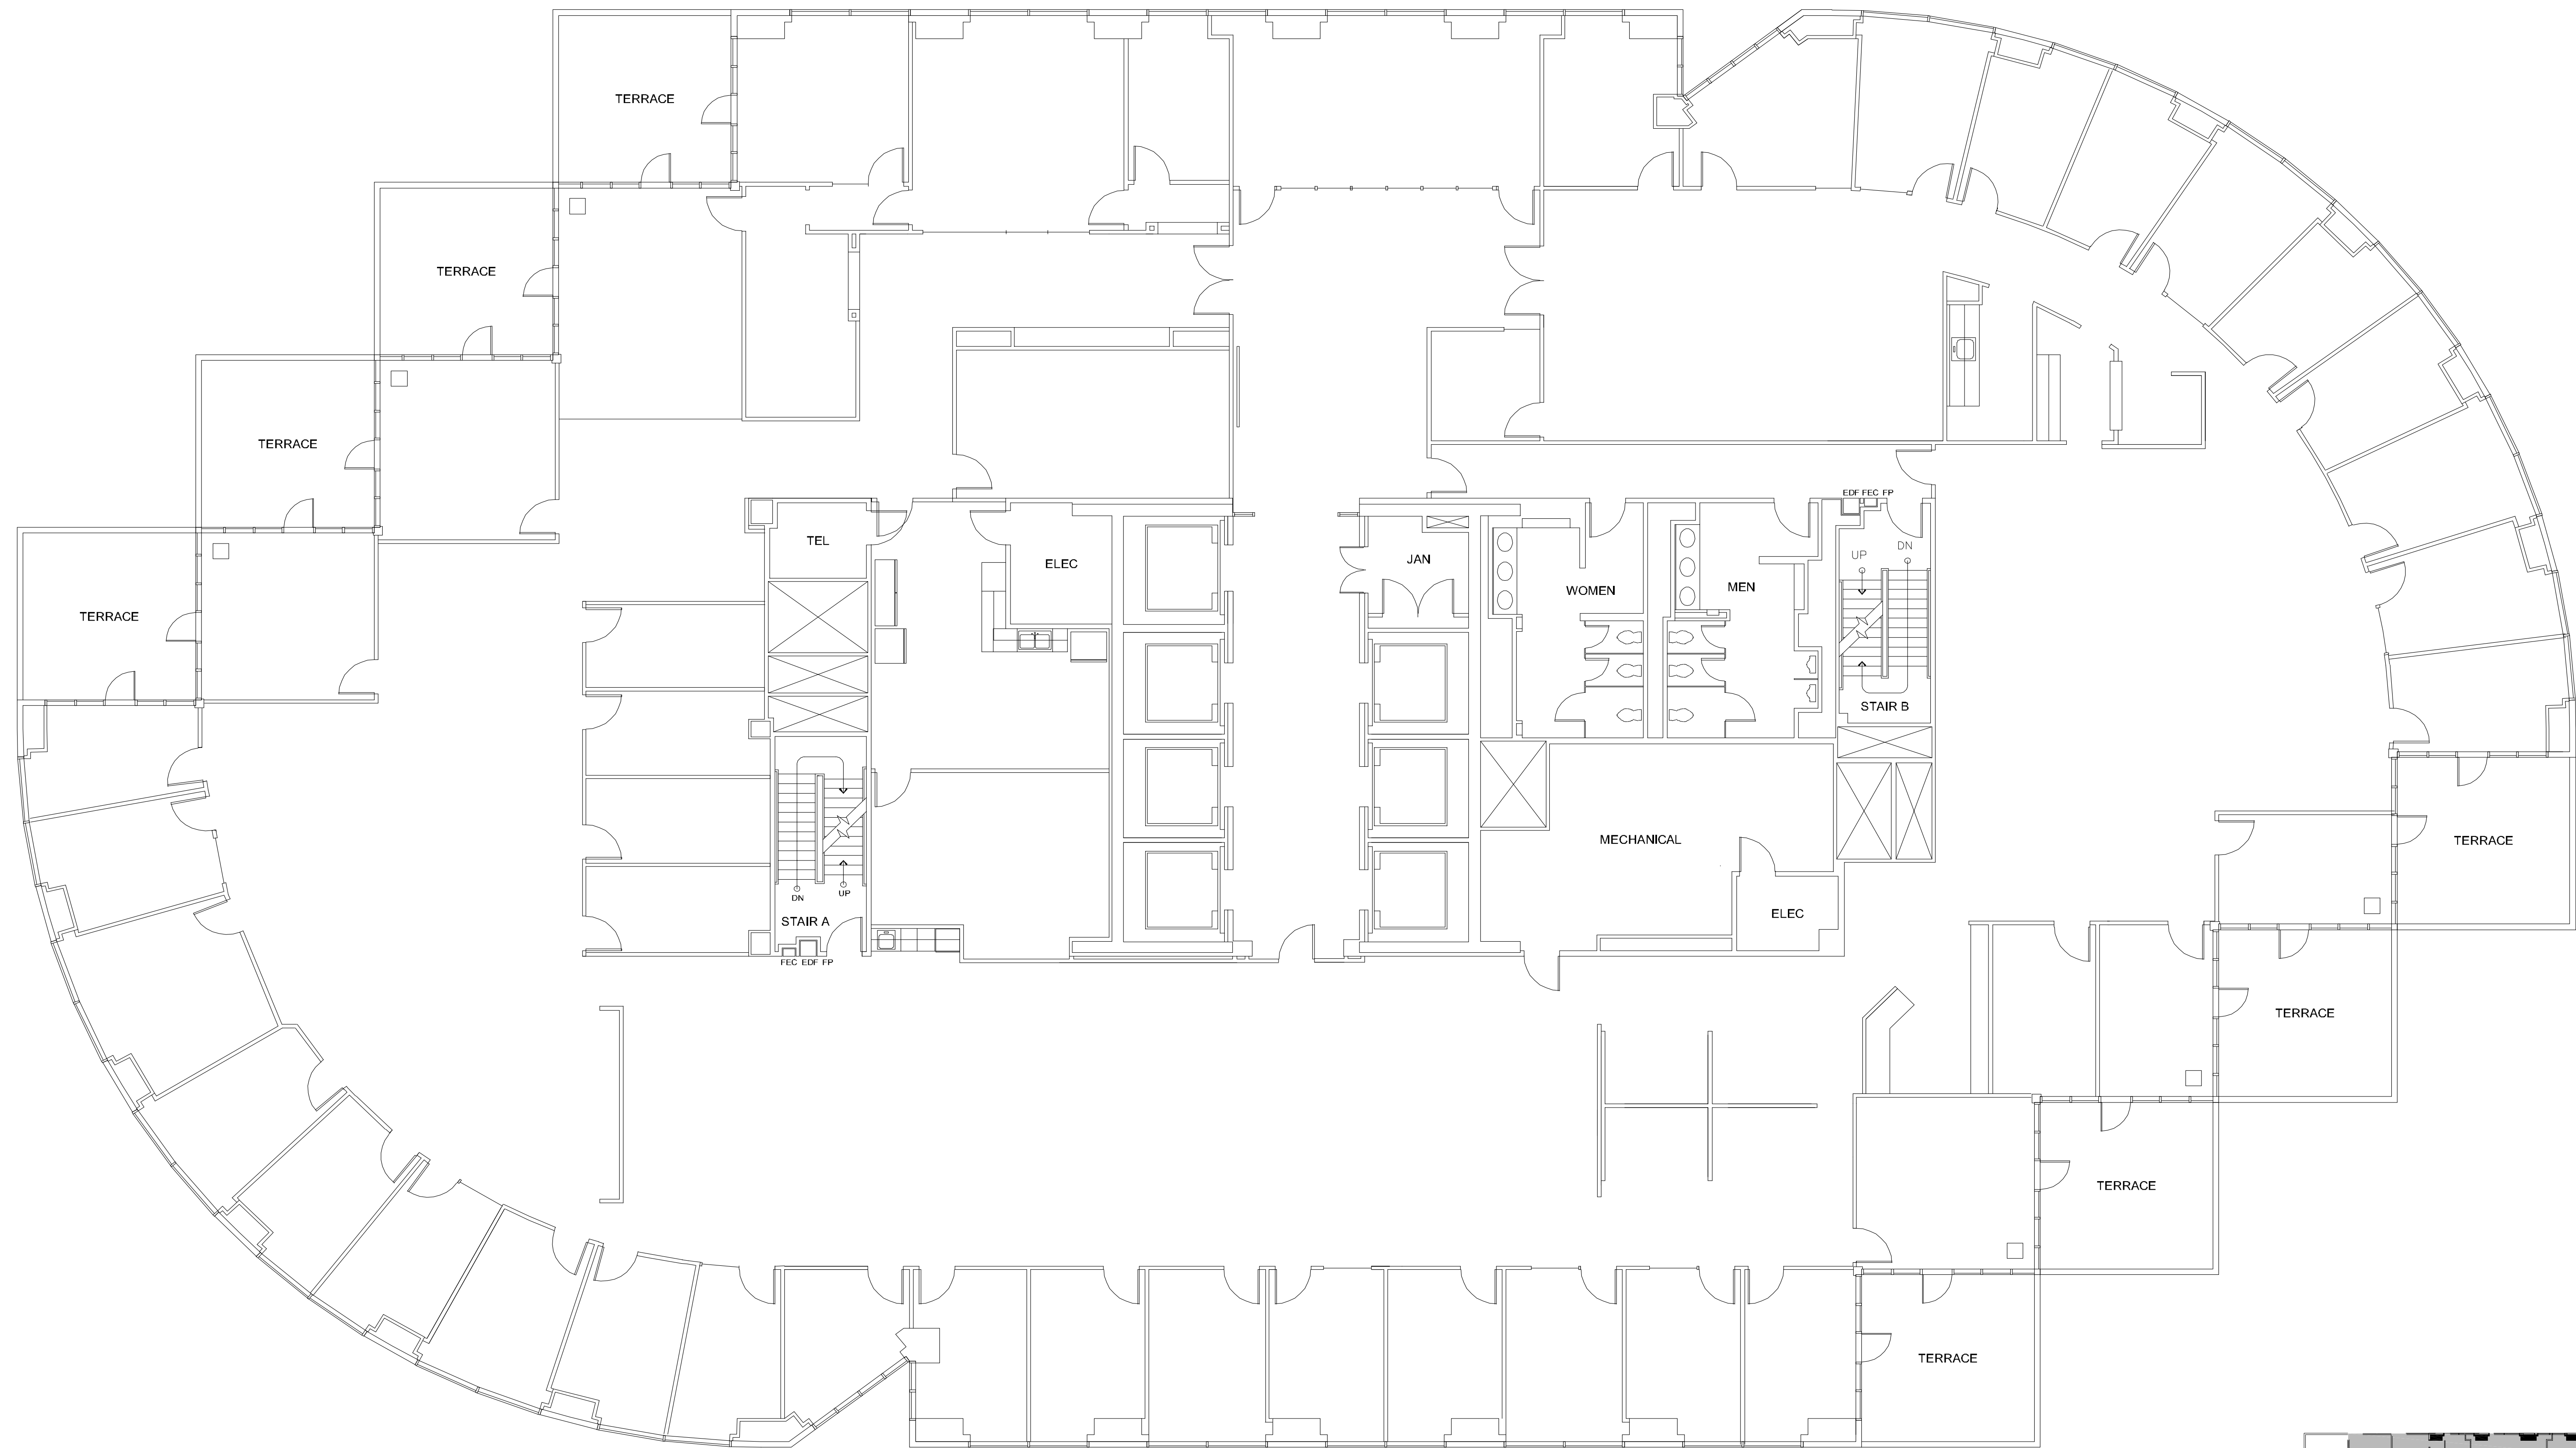

SAN FELIPE PLAZA

*Not field verified

SUITE 3600 20,073 RSF

PARKWAY

832.308.6055 | pky.com

NORTH