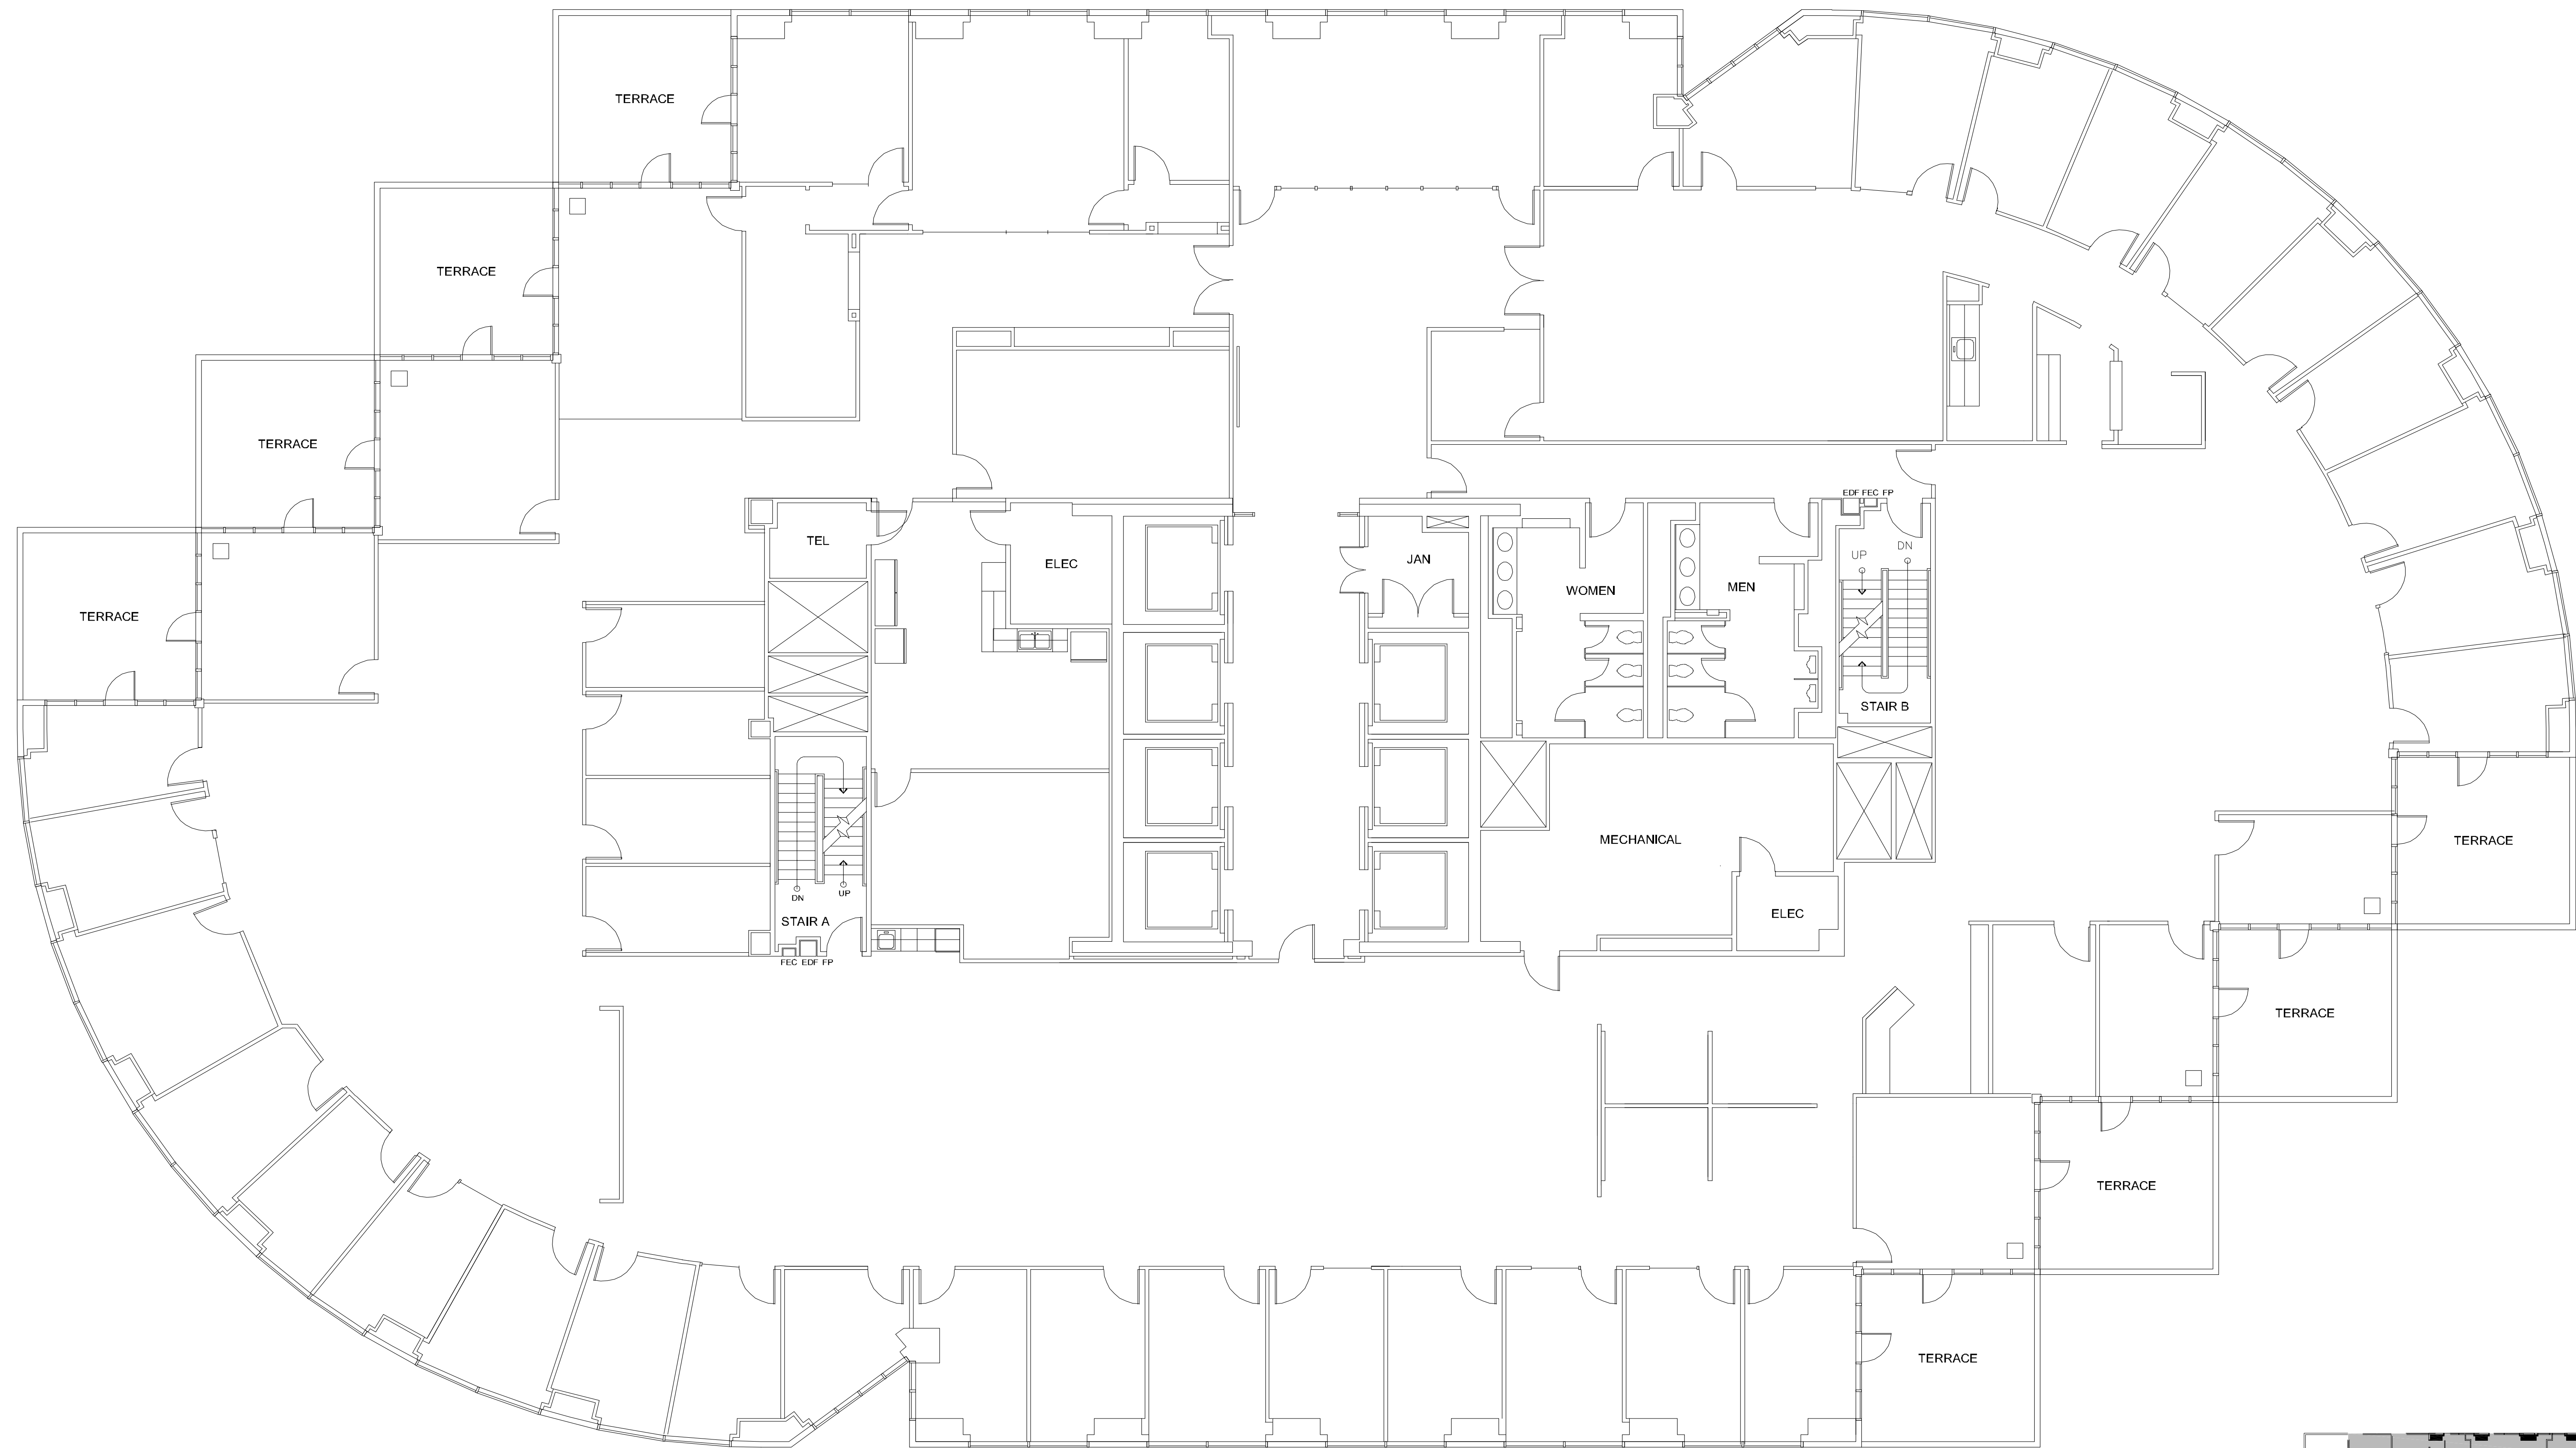

SAN FELIPE PLAZA

*Not field verified

SUITE 3600 20,073 RSF

832.308.6055 | pky.com