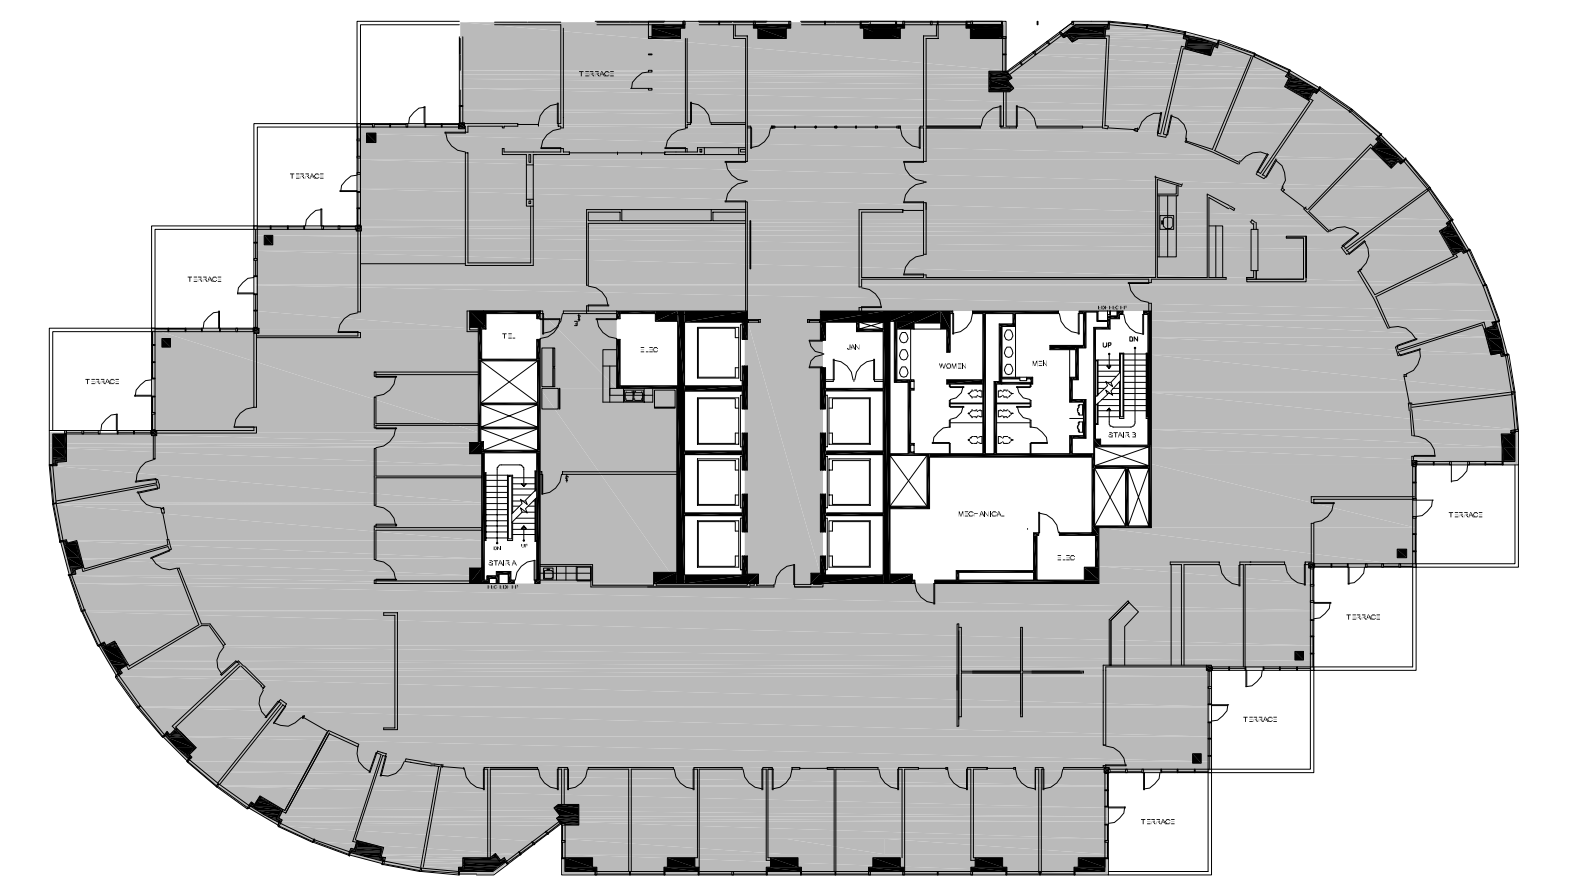

SAN FELIPE PLAZA

*Not field verified

SUITE 3600 20,073 RSF

PARKWAY

832.308.6055 | pky.com

NORTH