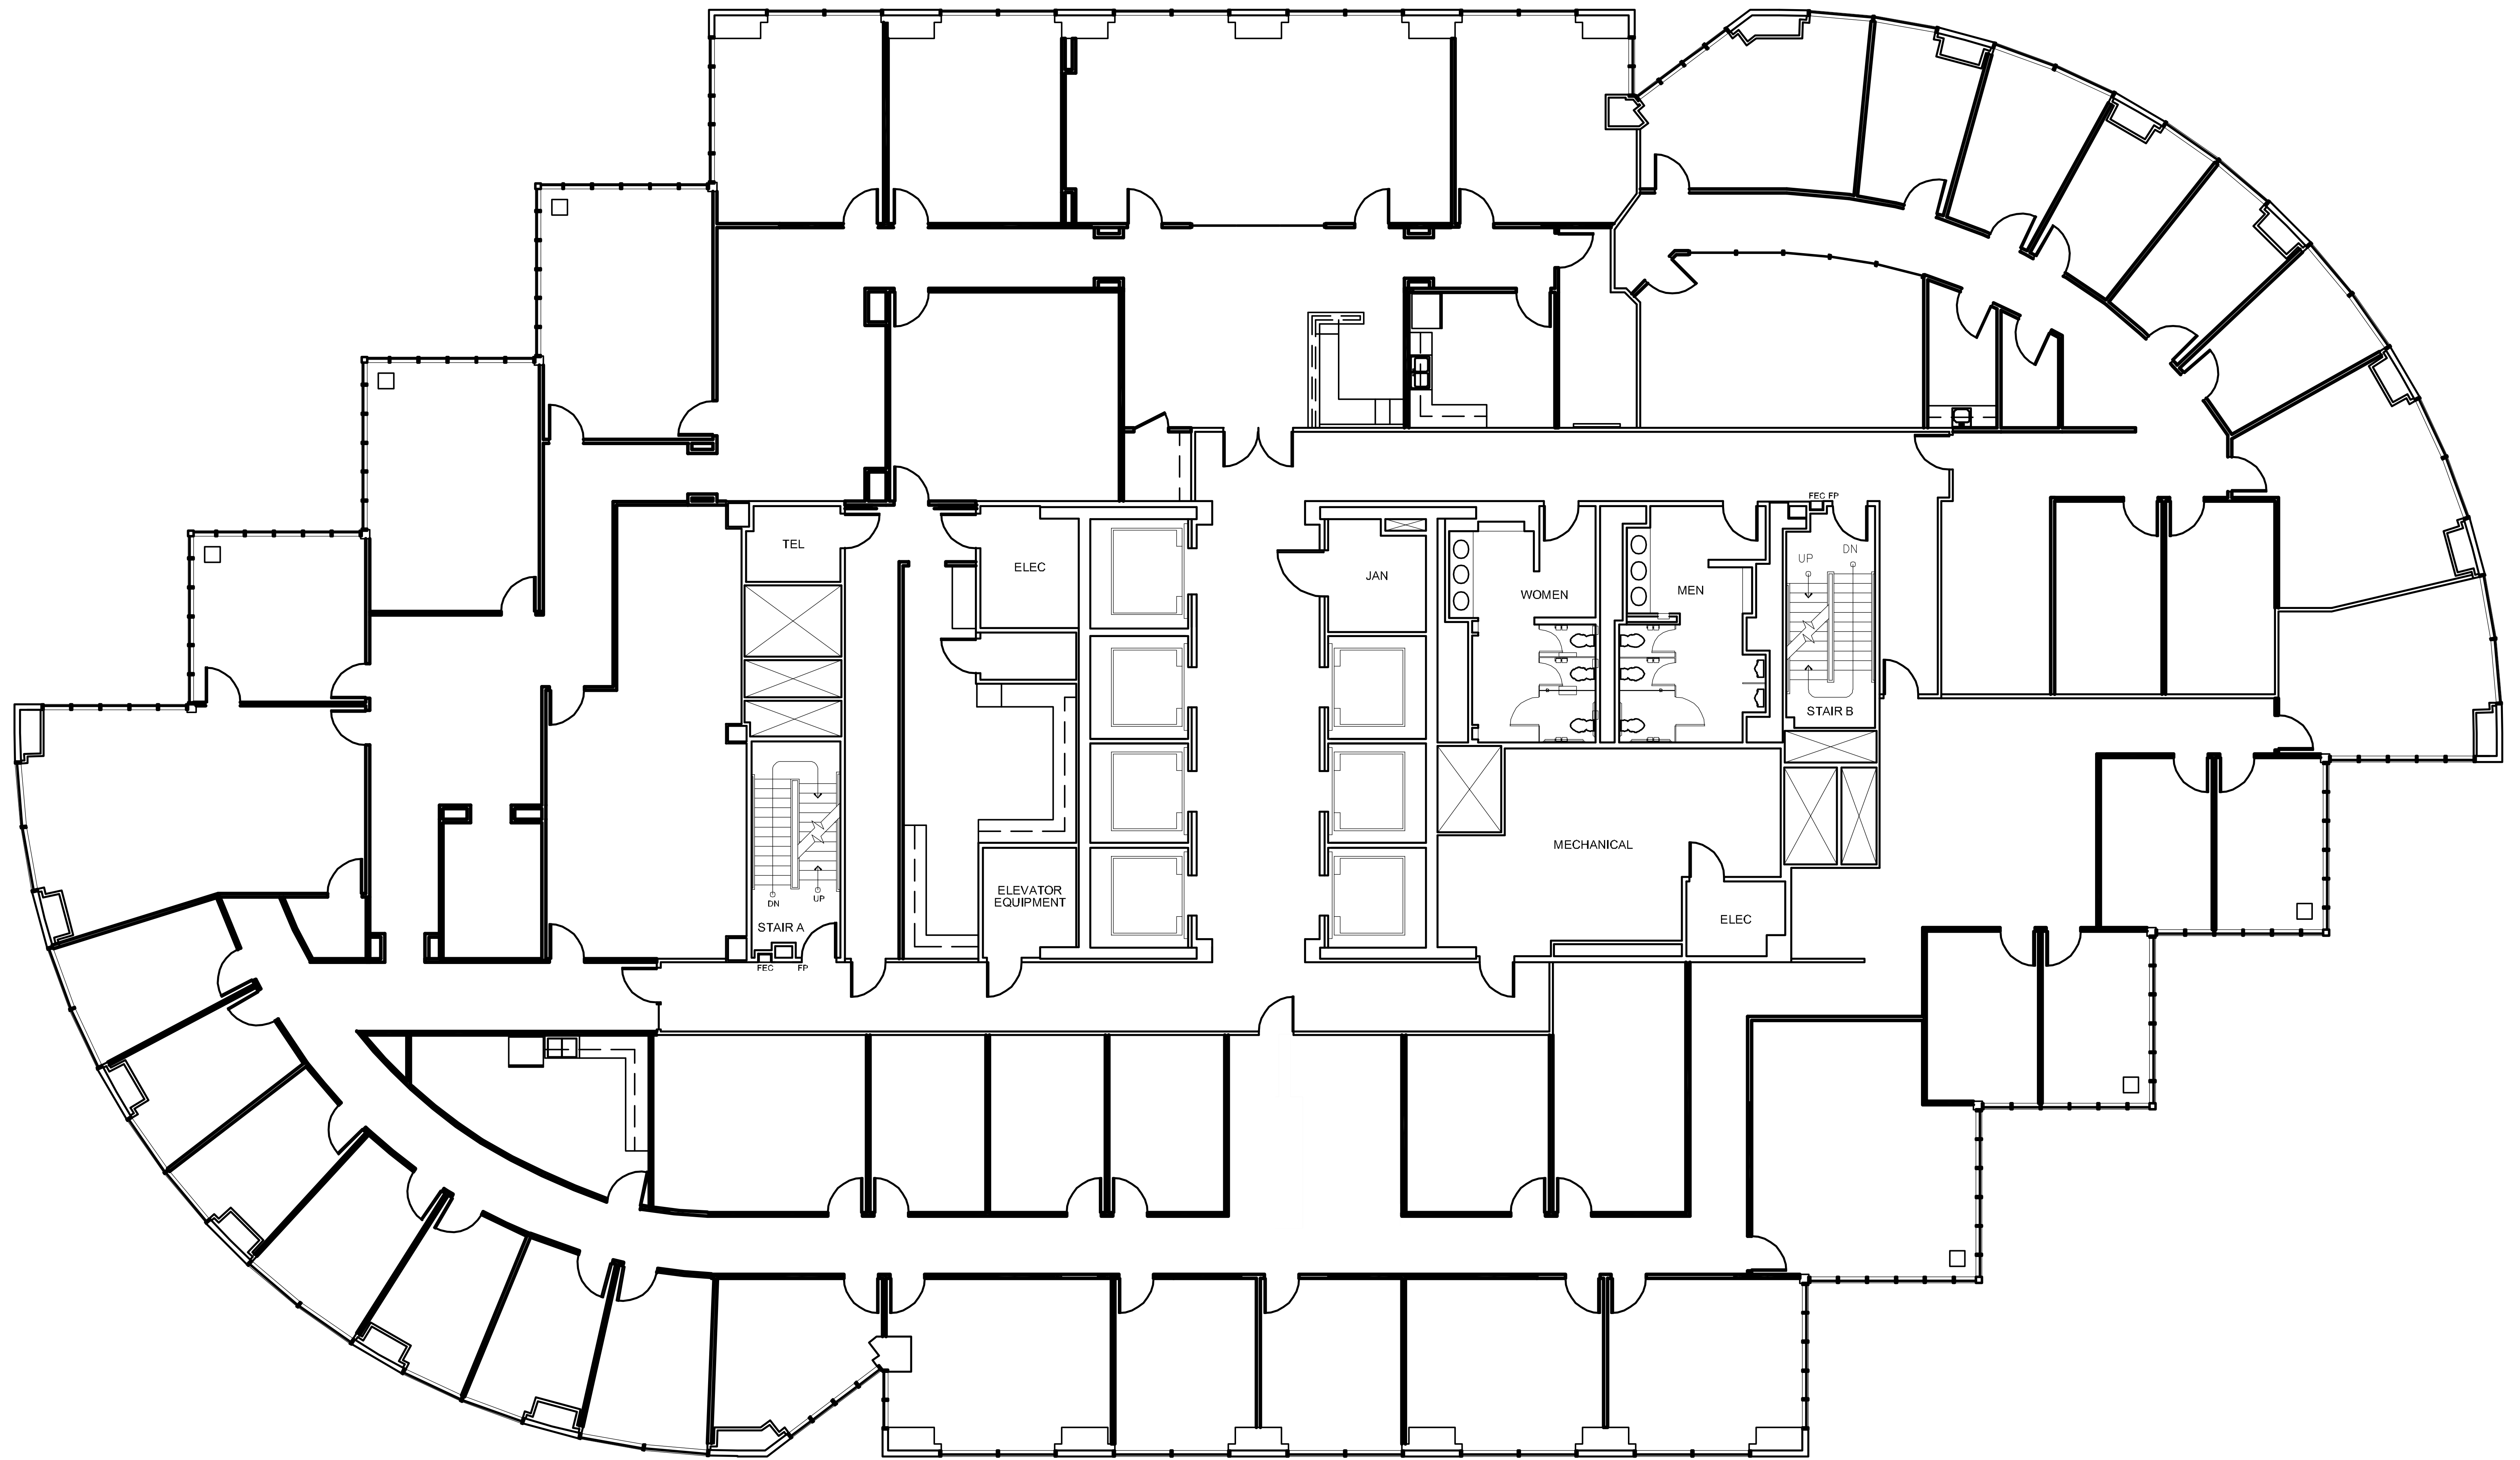

SAN FELIPE PLAZA

SUITE 4300 19,980 RSF

PARKWAY

832.308.6055 | pky.com

NORTH