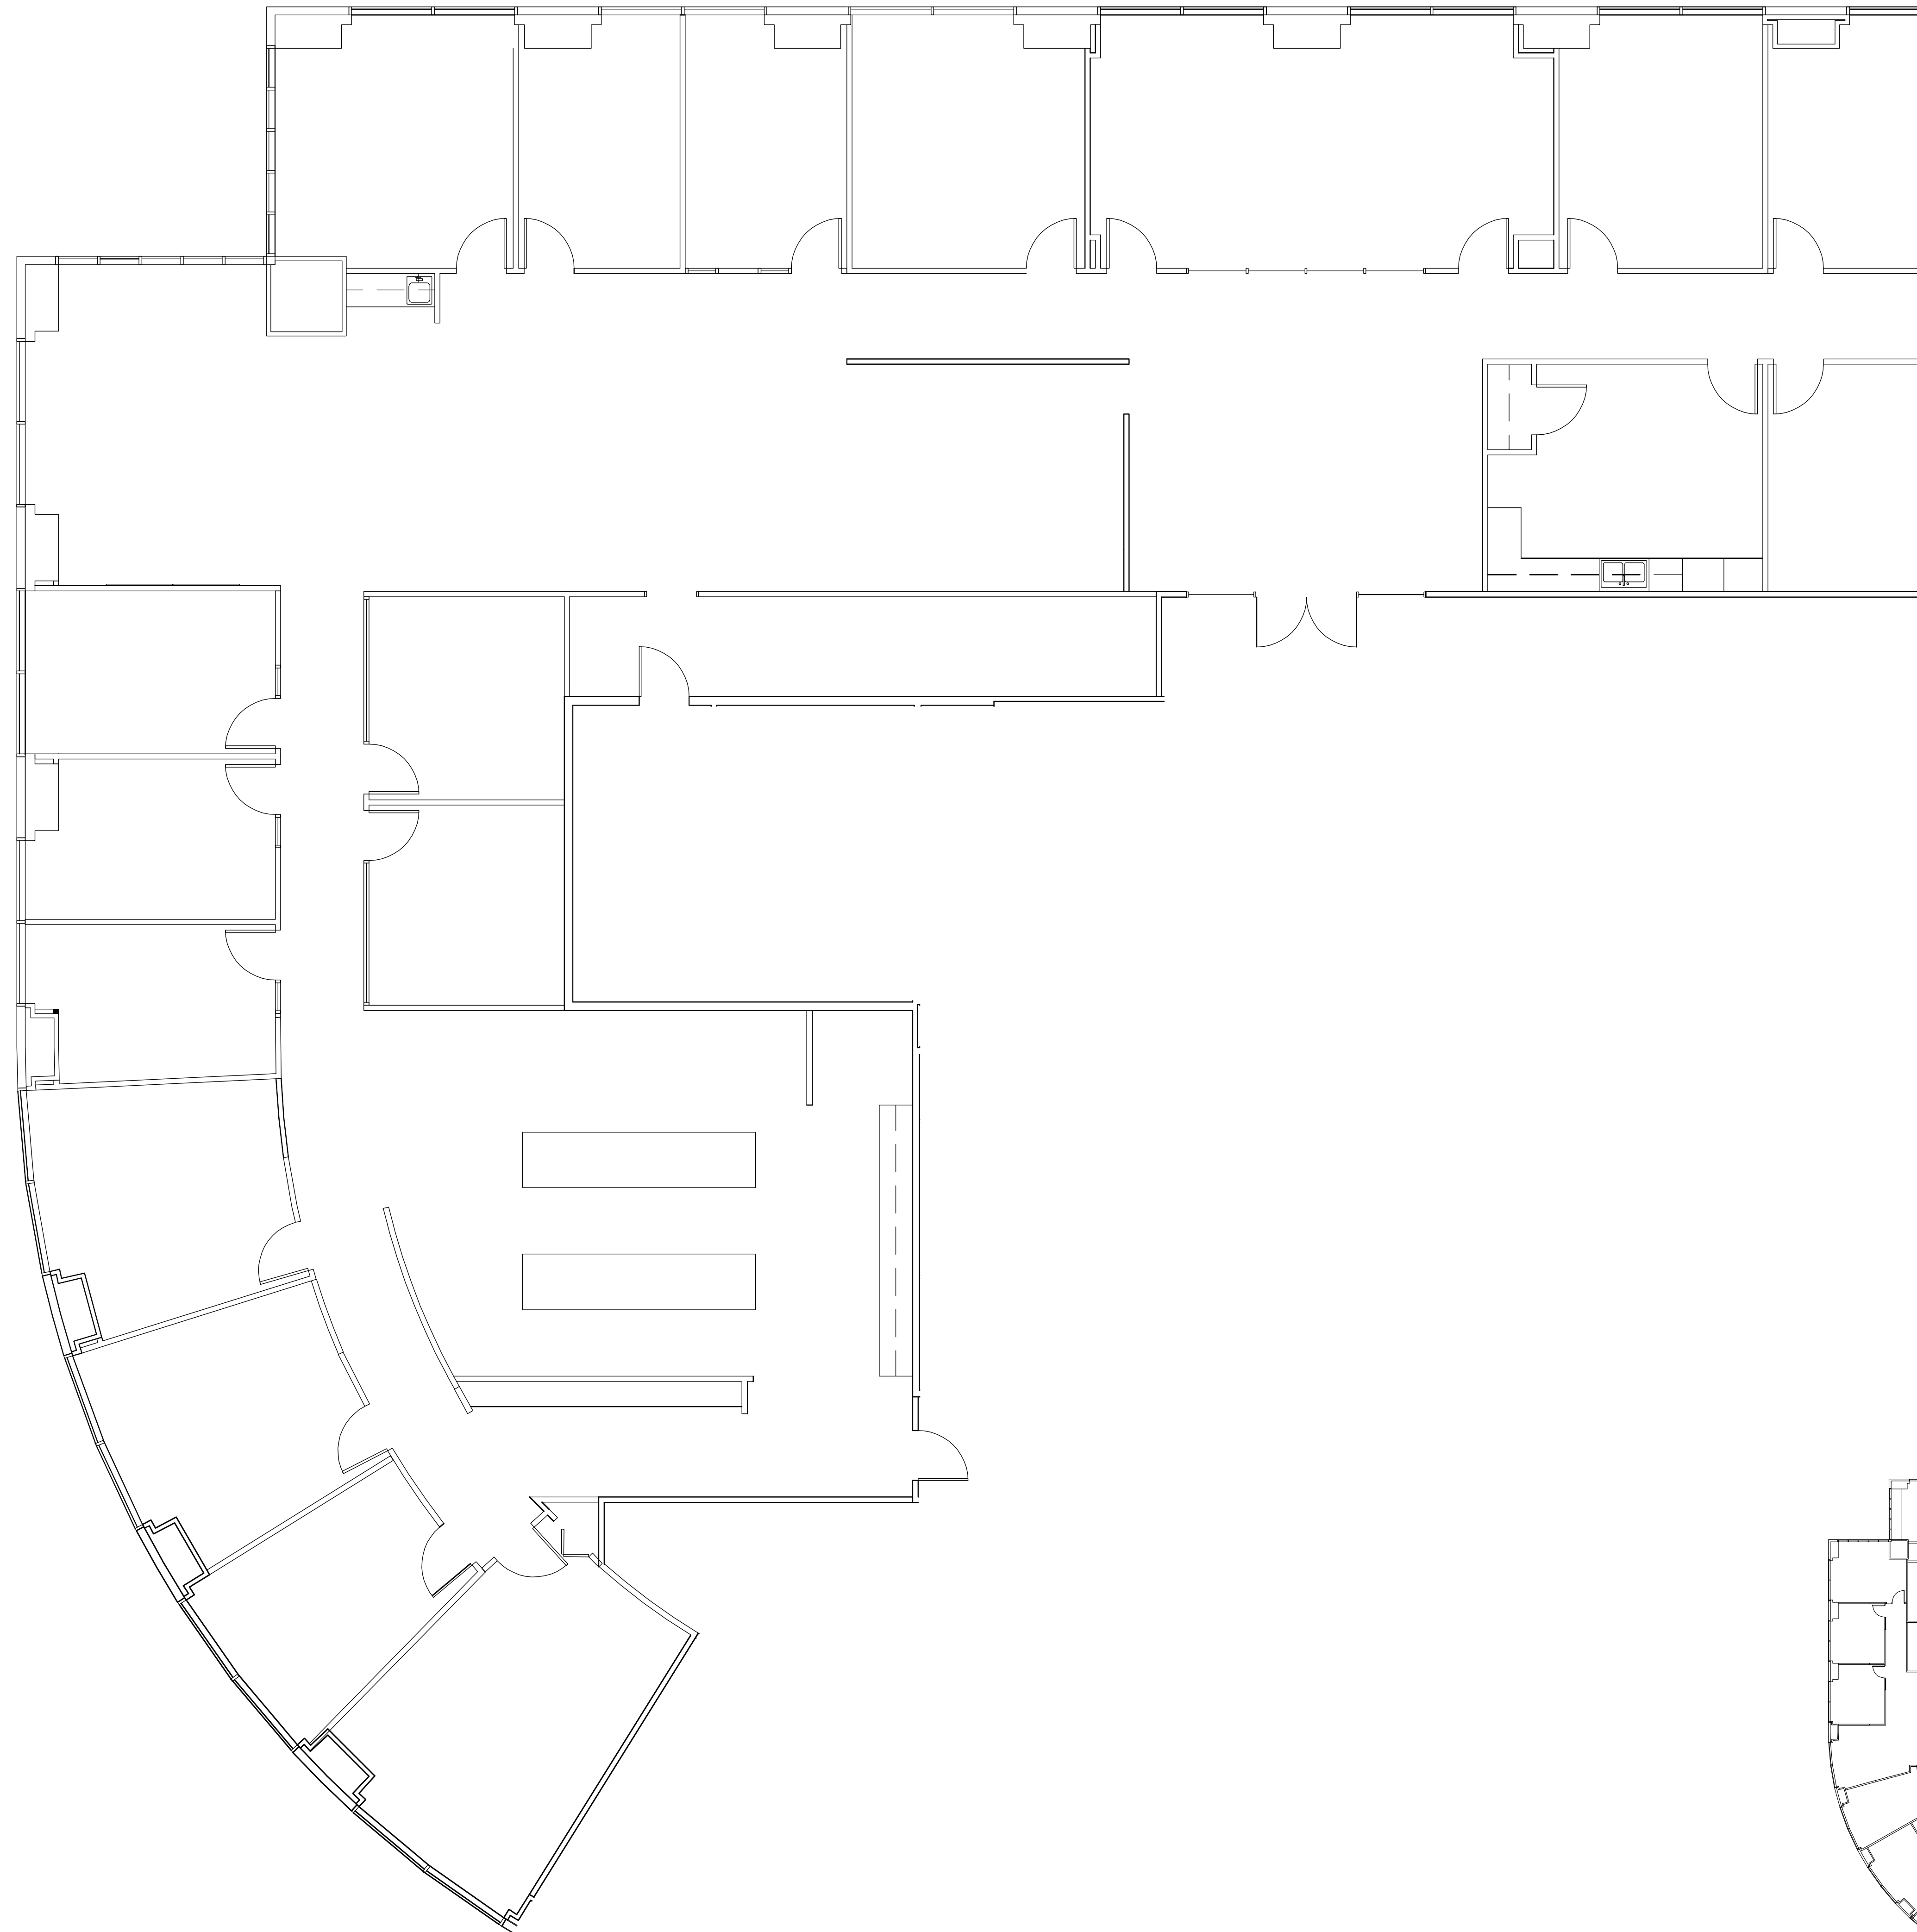

SAN FELIPE PLAZA

SUITE 600 8,465 RSF

NORTH