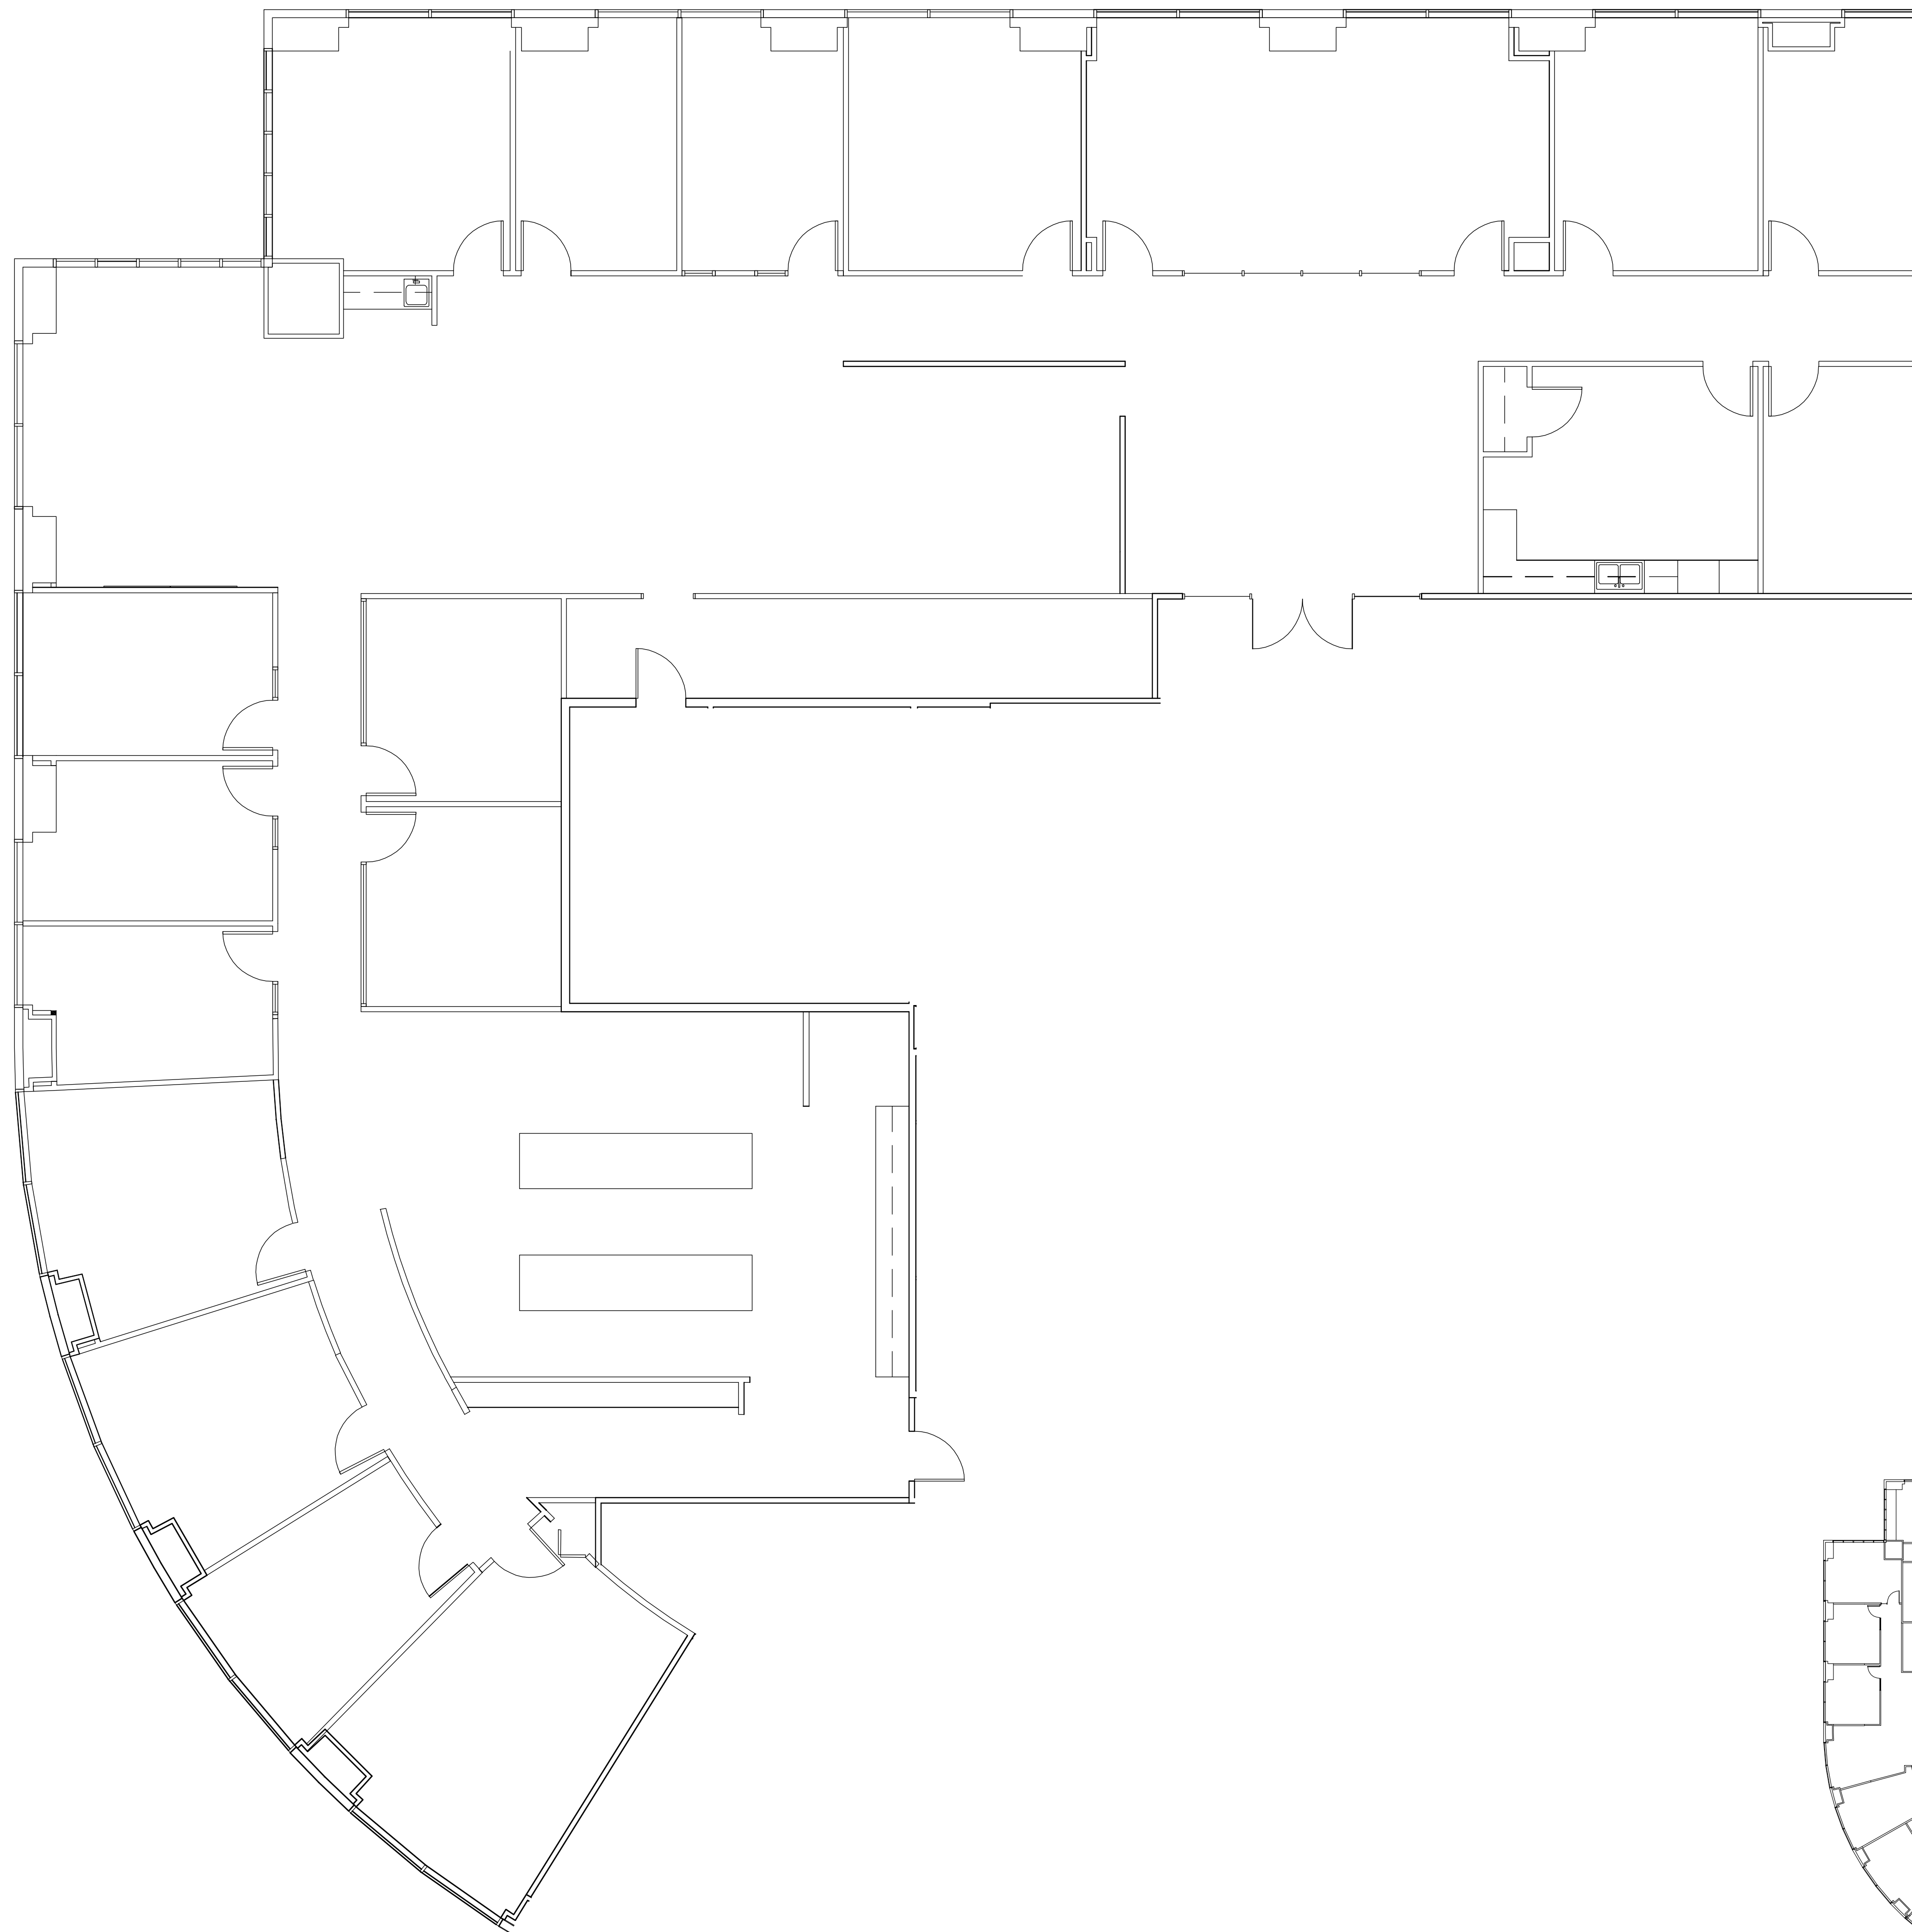

SAN FELIPE PLAZA

SUITE 600 8,465 RSF

PARKWAY

832.308.6055 | pky.com

NORTH