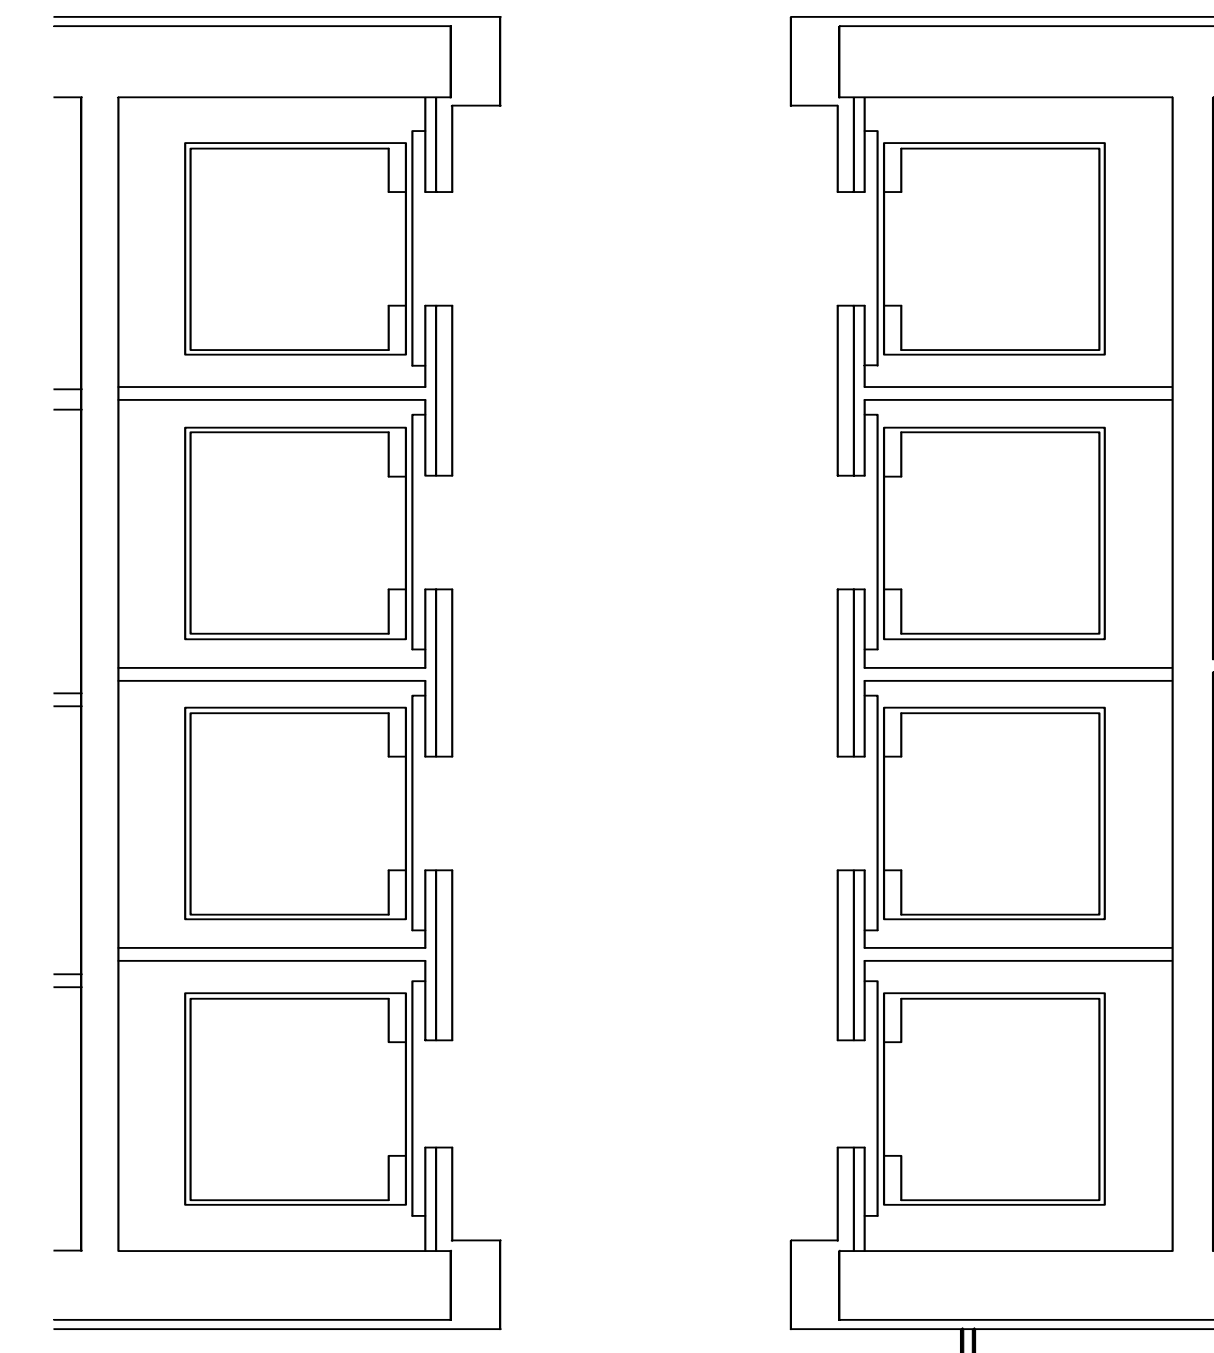

SAN FELIPE PLAZA

Workstations	
Private office	12
Conference	4

SUITE 650 7,122 RSF

NORTH