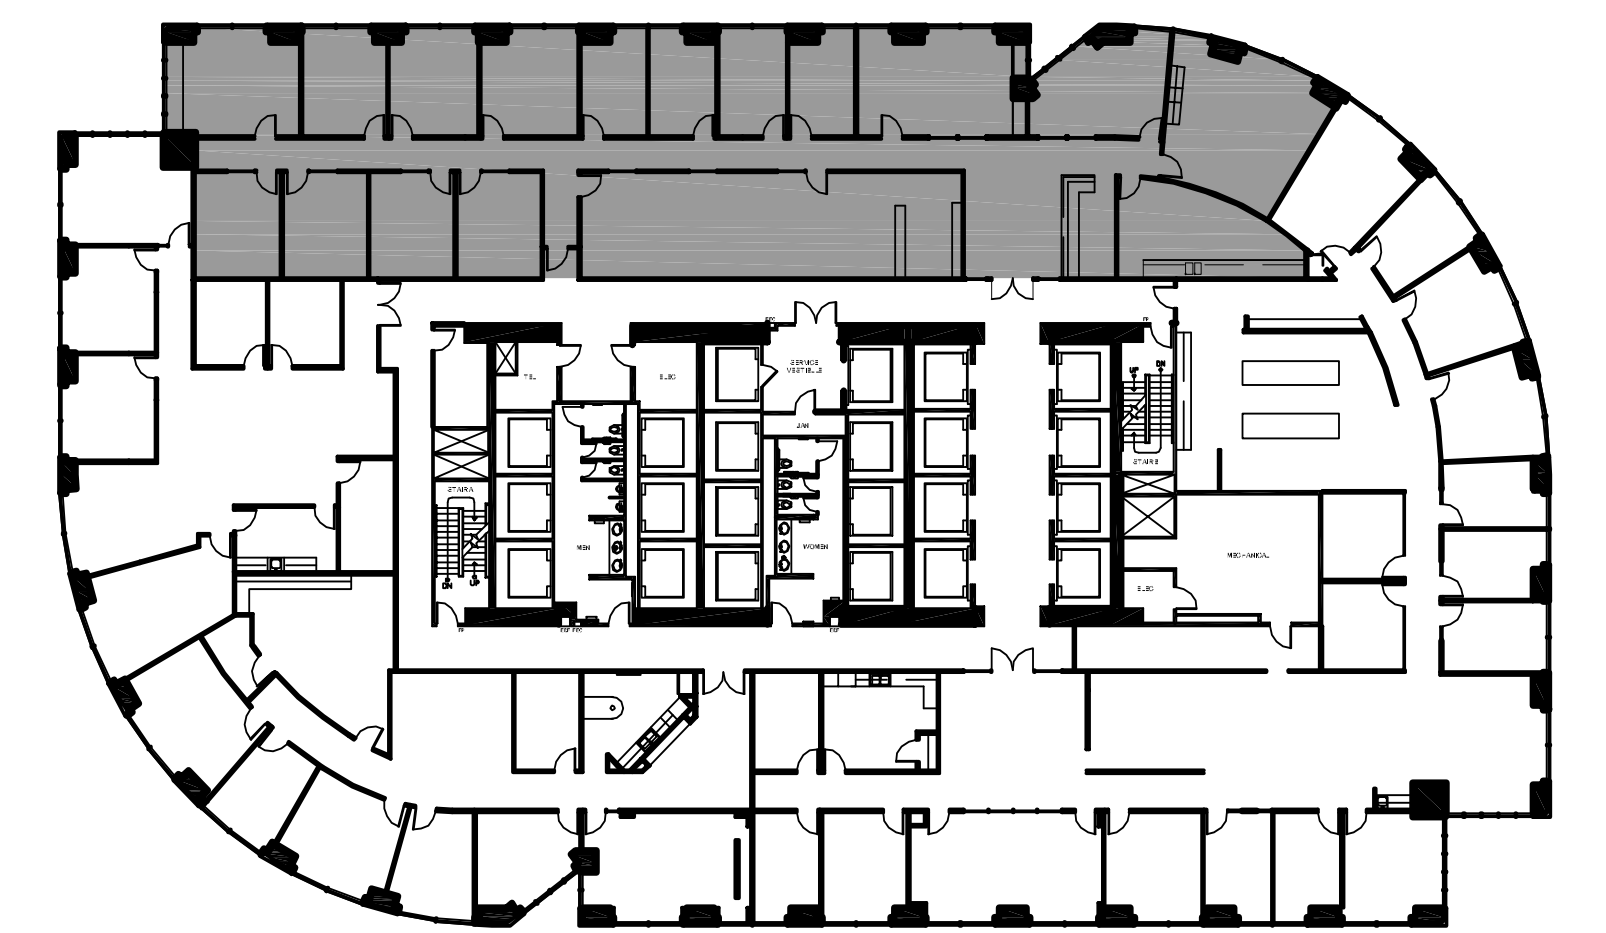

SAN FELIPE PLAZA

Workstations	
Private office	12
Conference	4

SUITE 650 7,122 RSF

NORTH