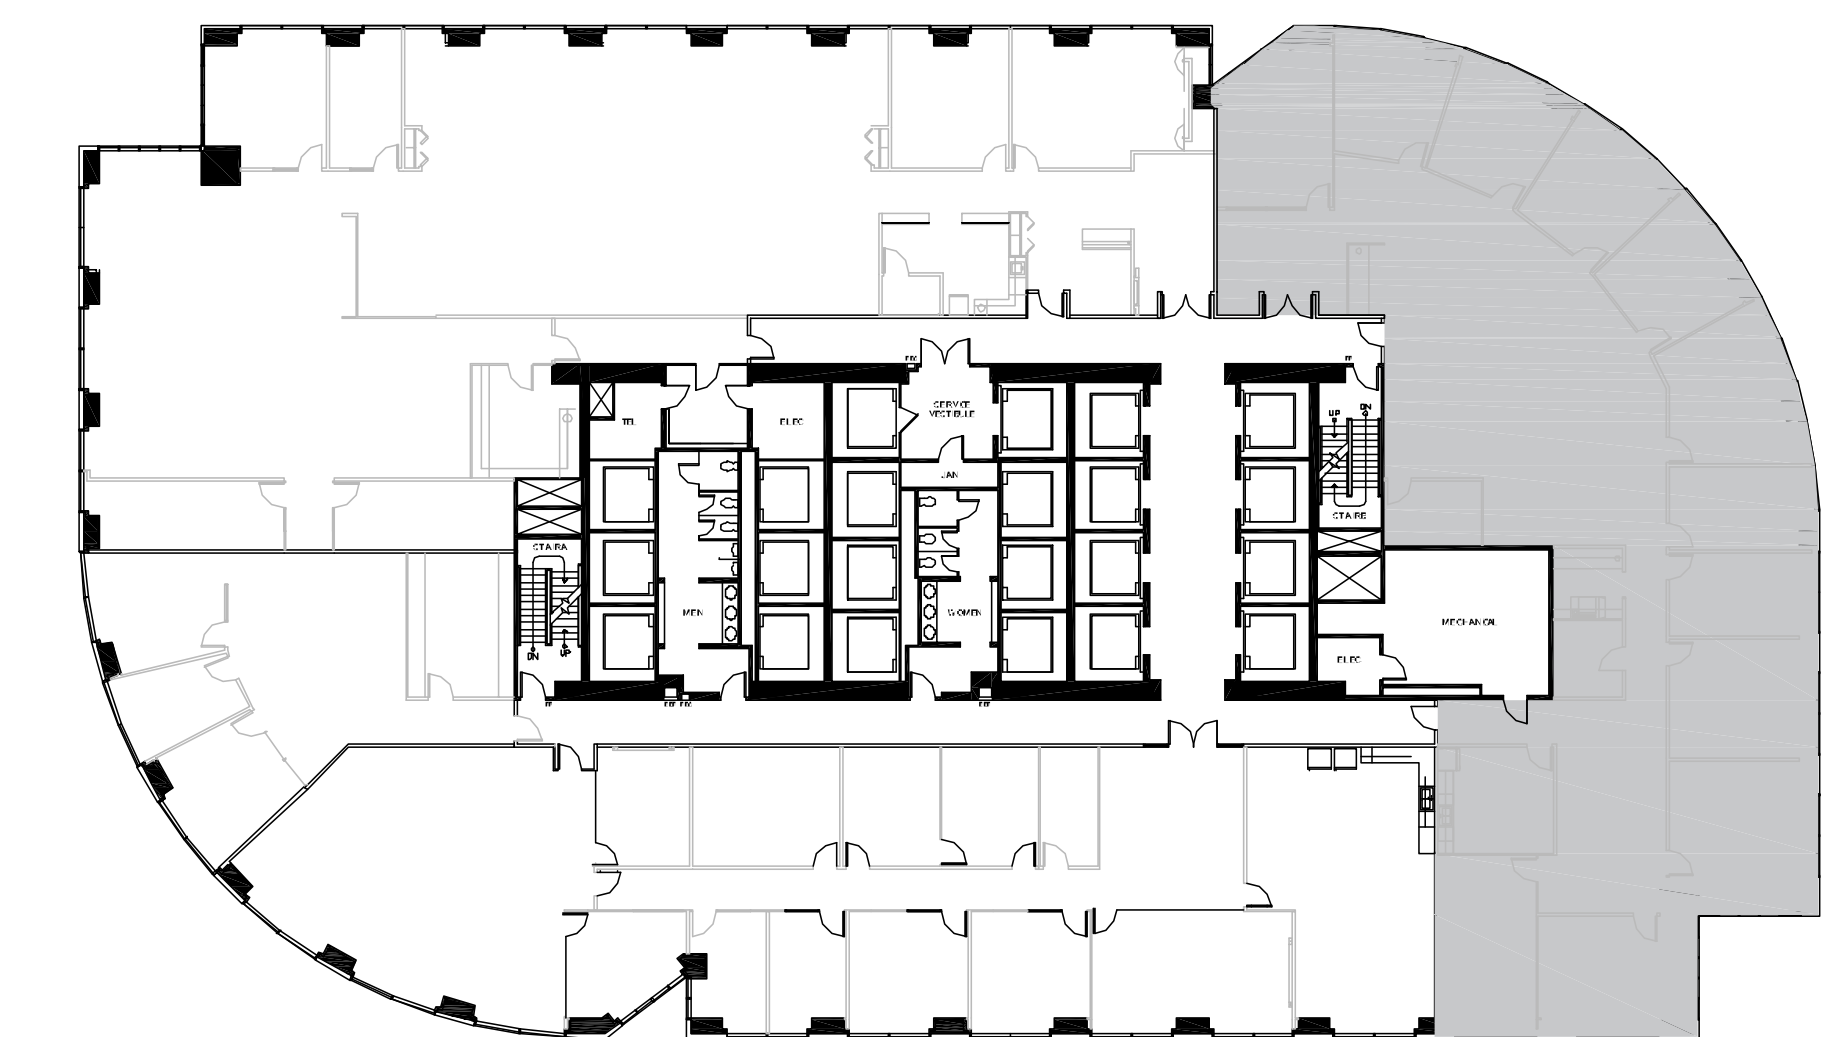

SAN FELIPE PLAZA

SUITE 875 6,990 RSF

NORTH

PARKWAY

832.308.6055 | pky.com