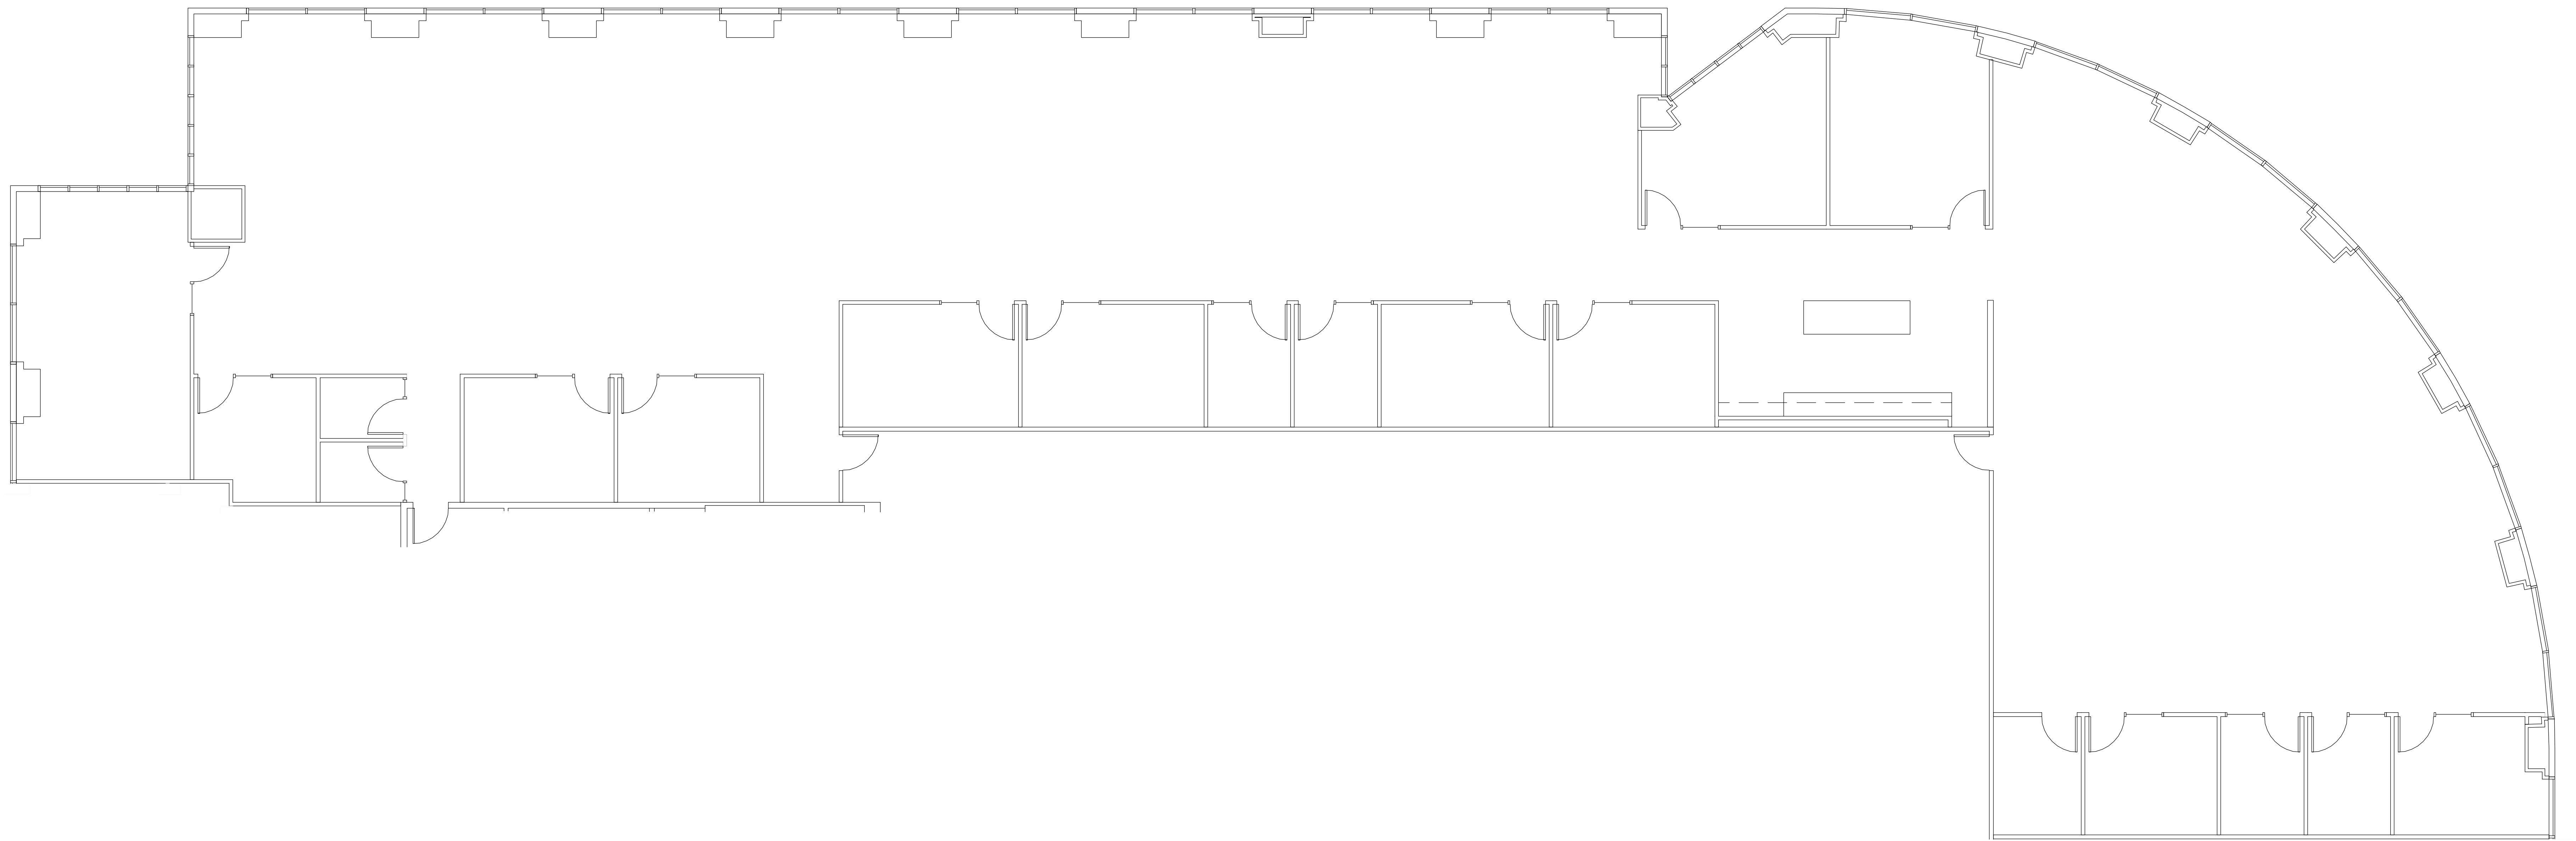

SAN FELIPE PLAZA

SUITE 950 10,717 RSF

PARKWAY

832.308.6055 | pky.com

NORTH