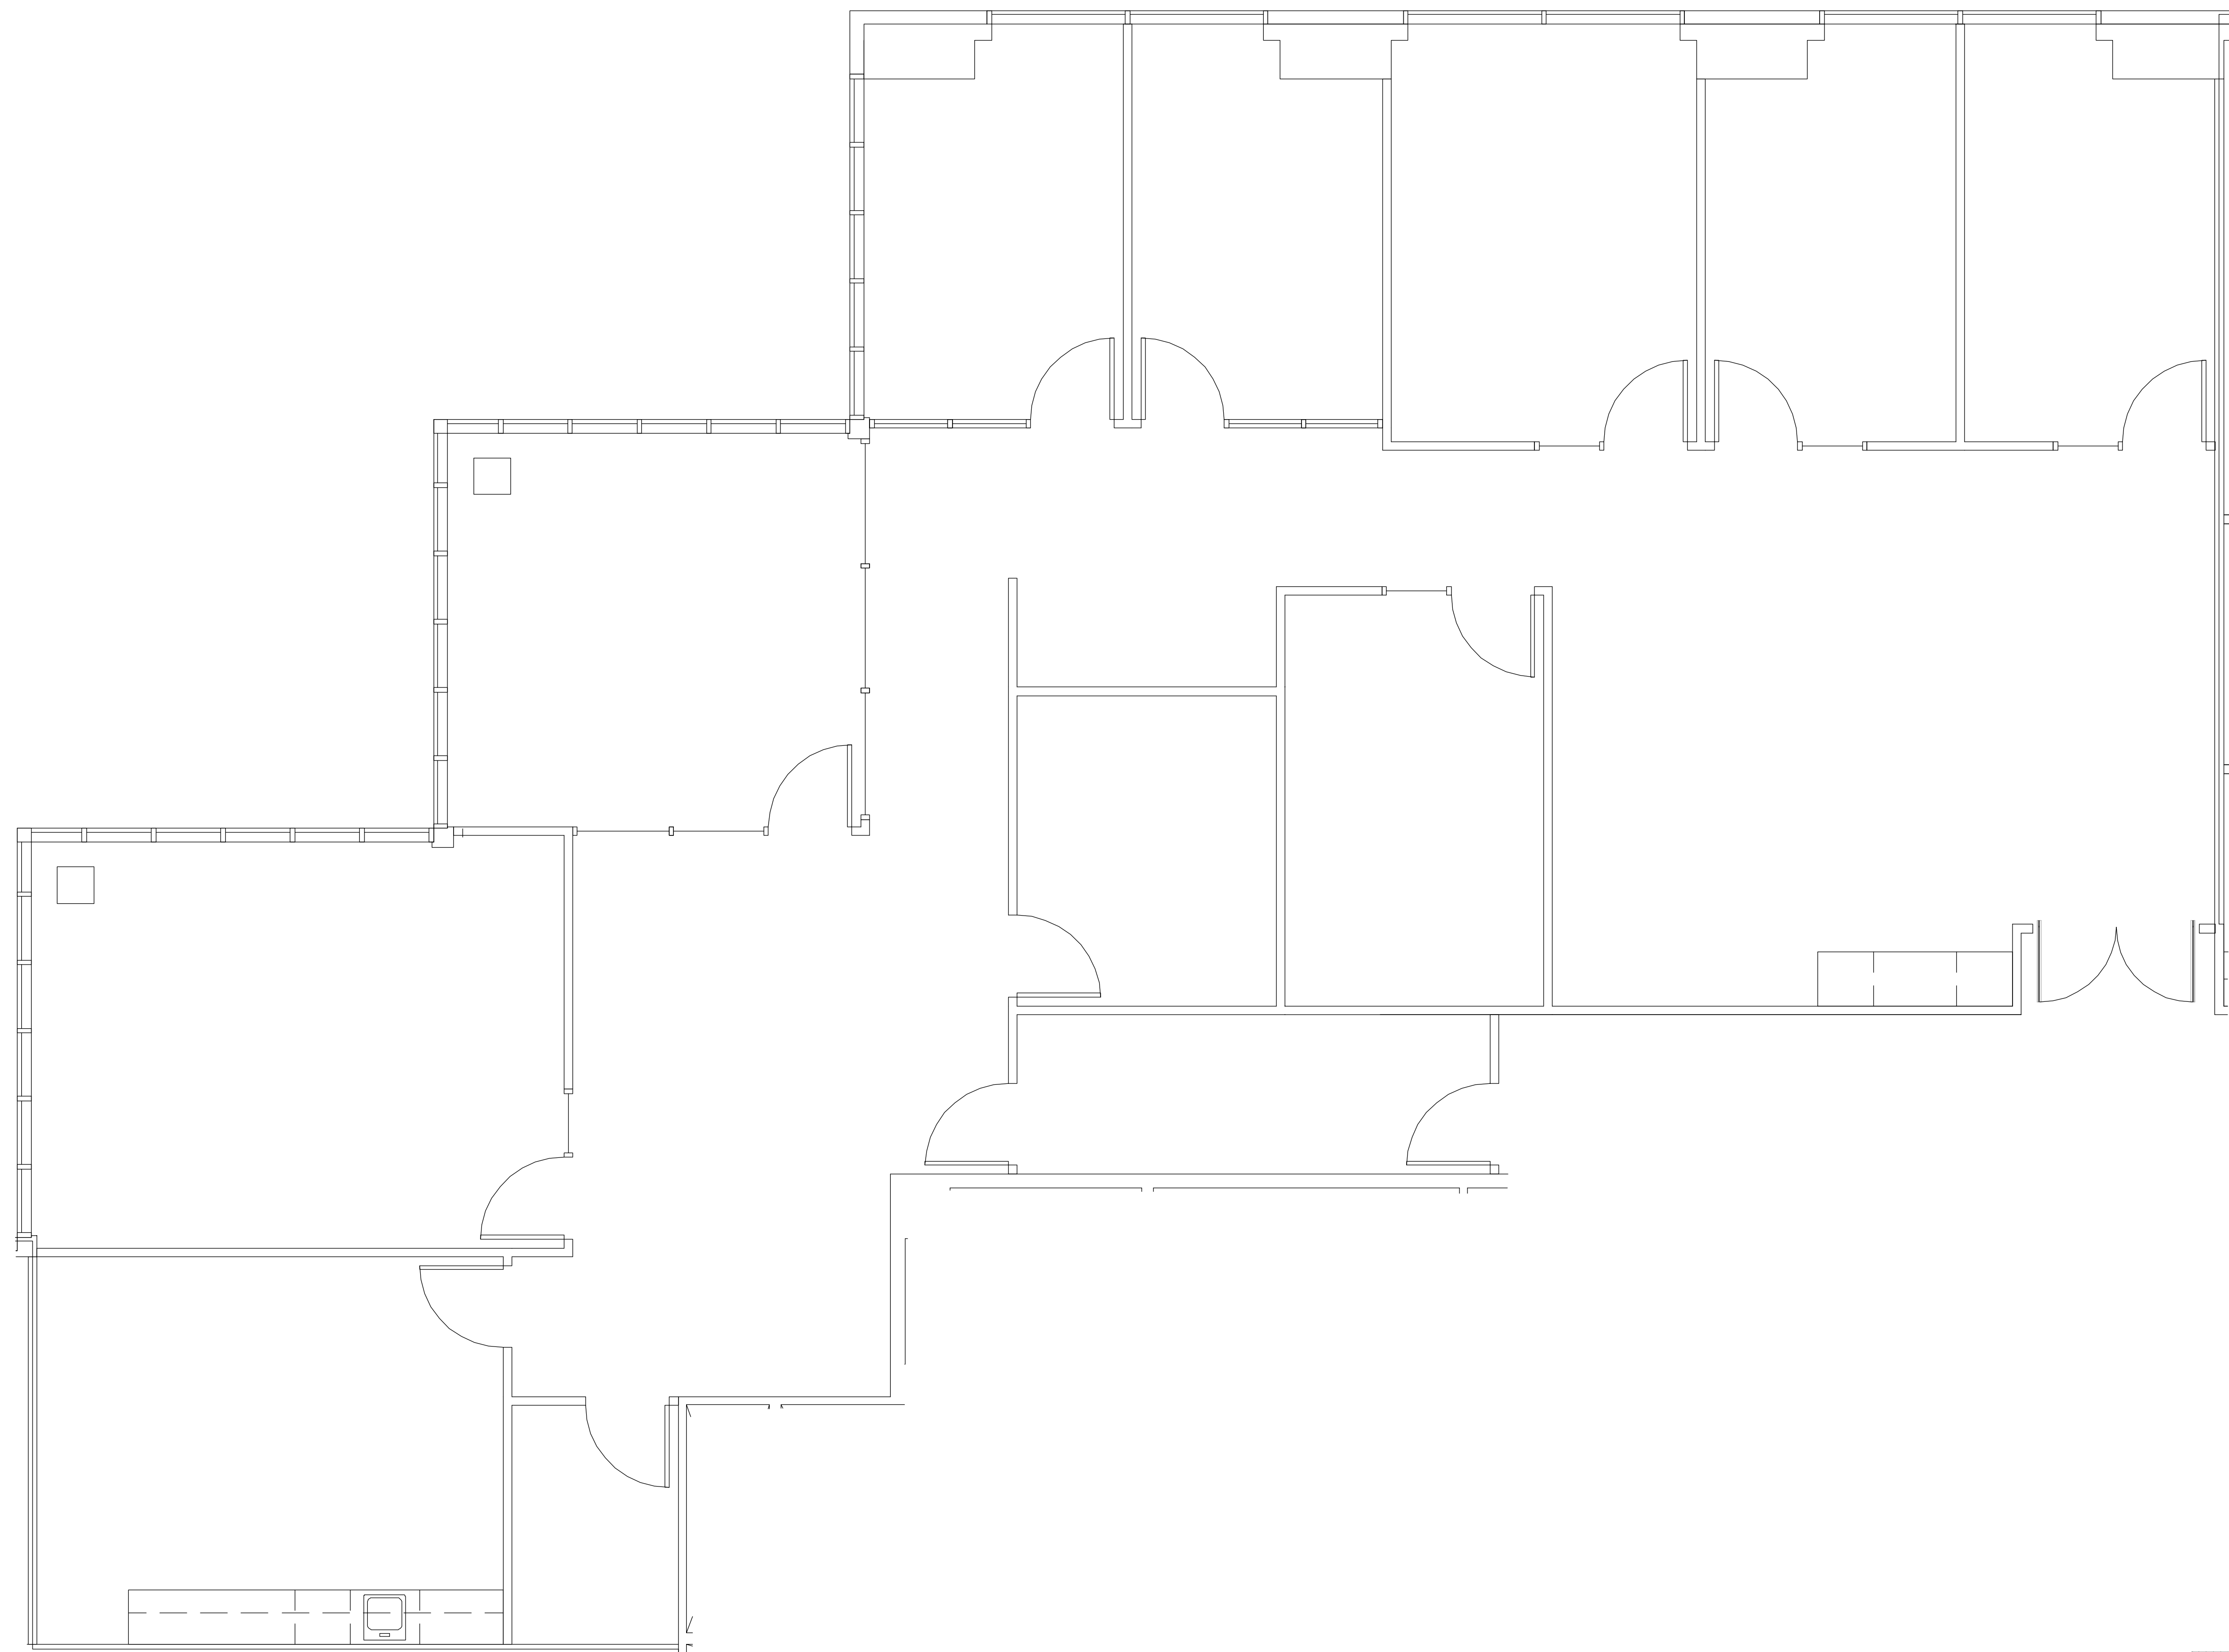

# SAN FELIPE PLAZA

SUITE 4680 3,680 RSF