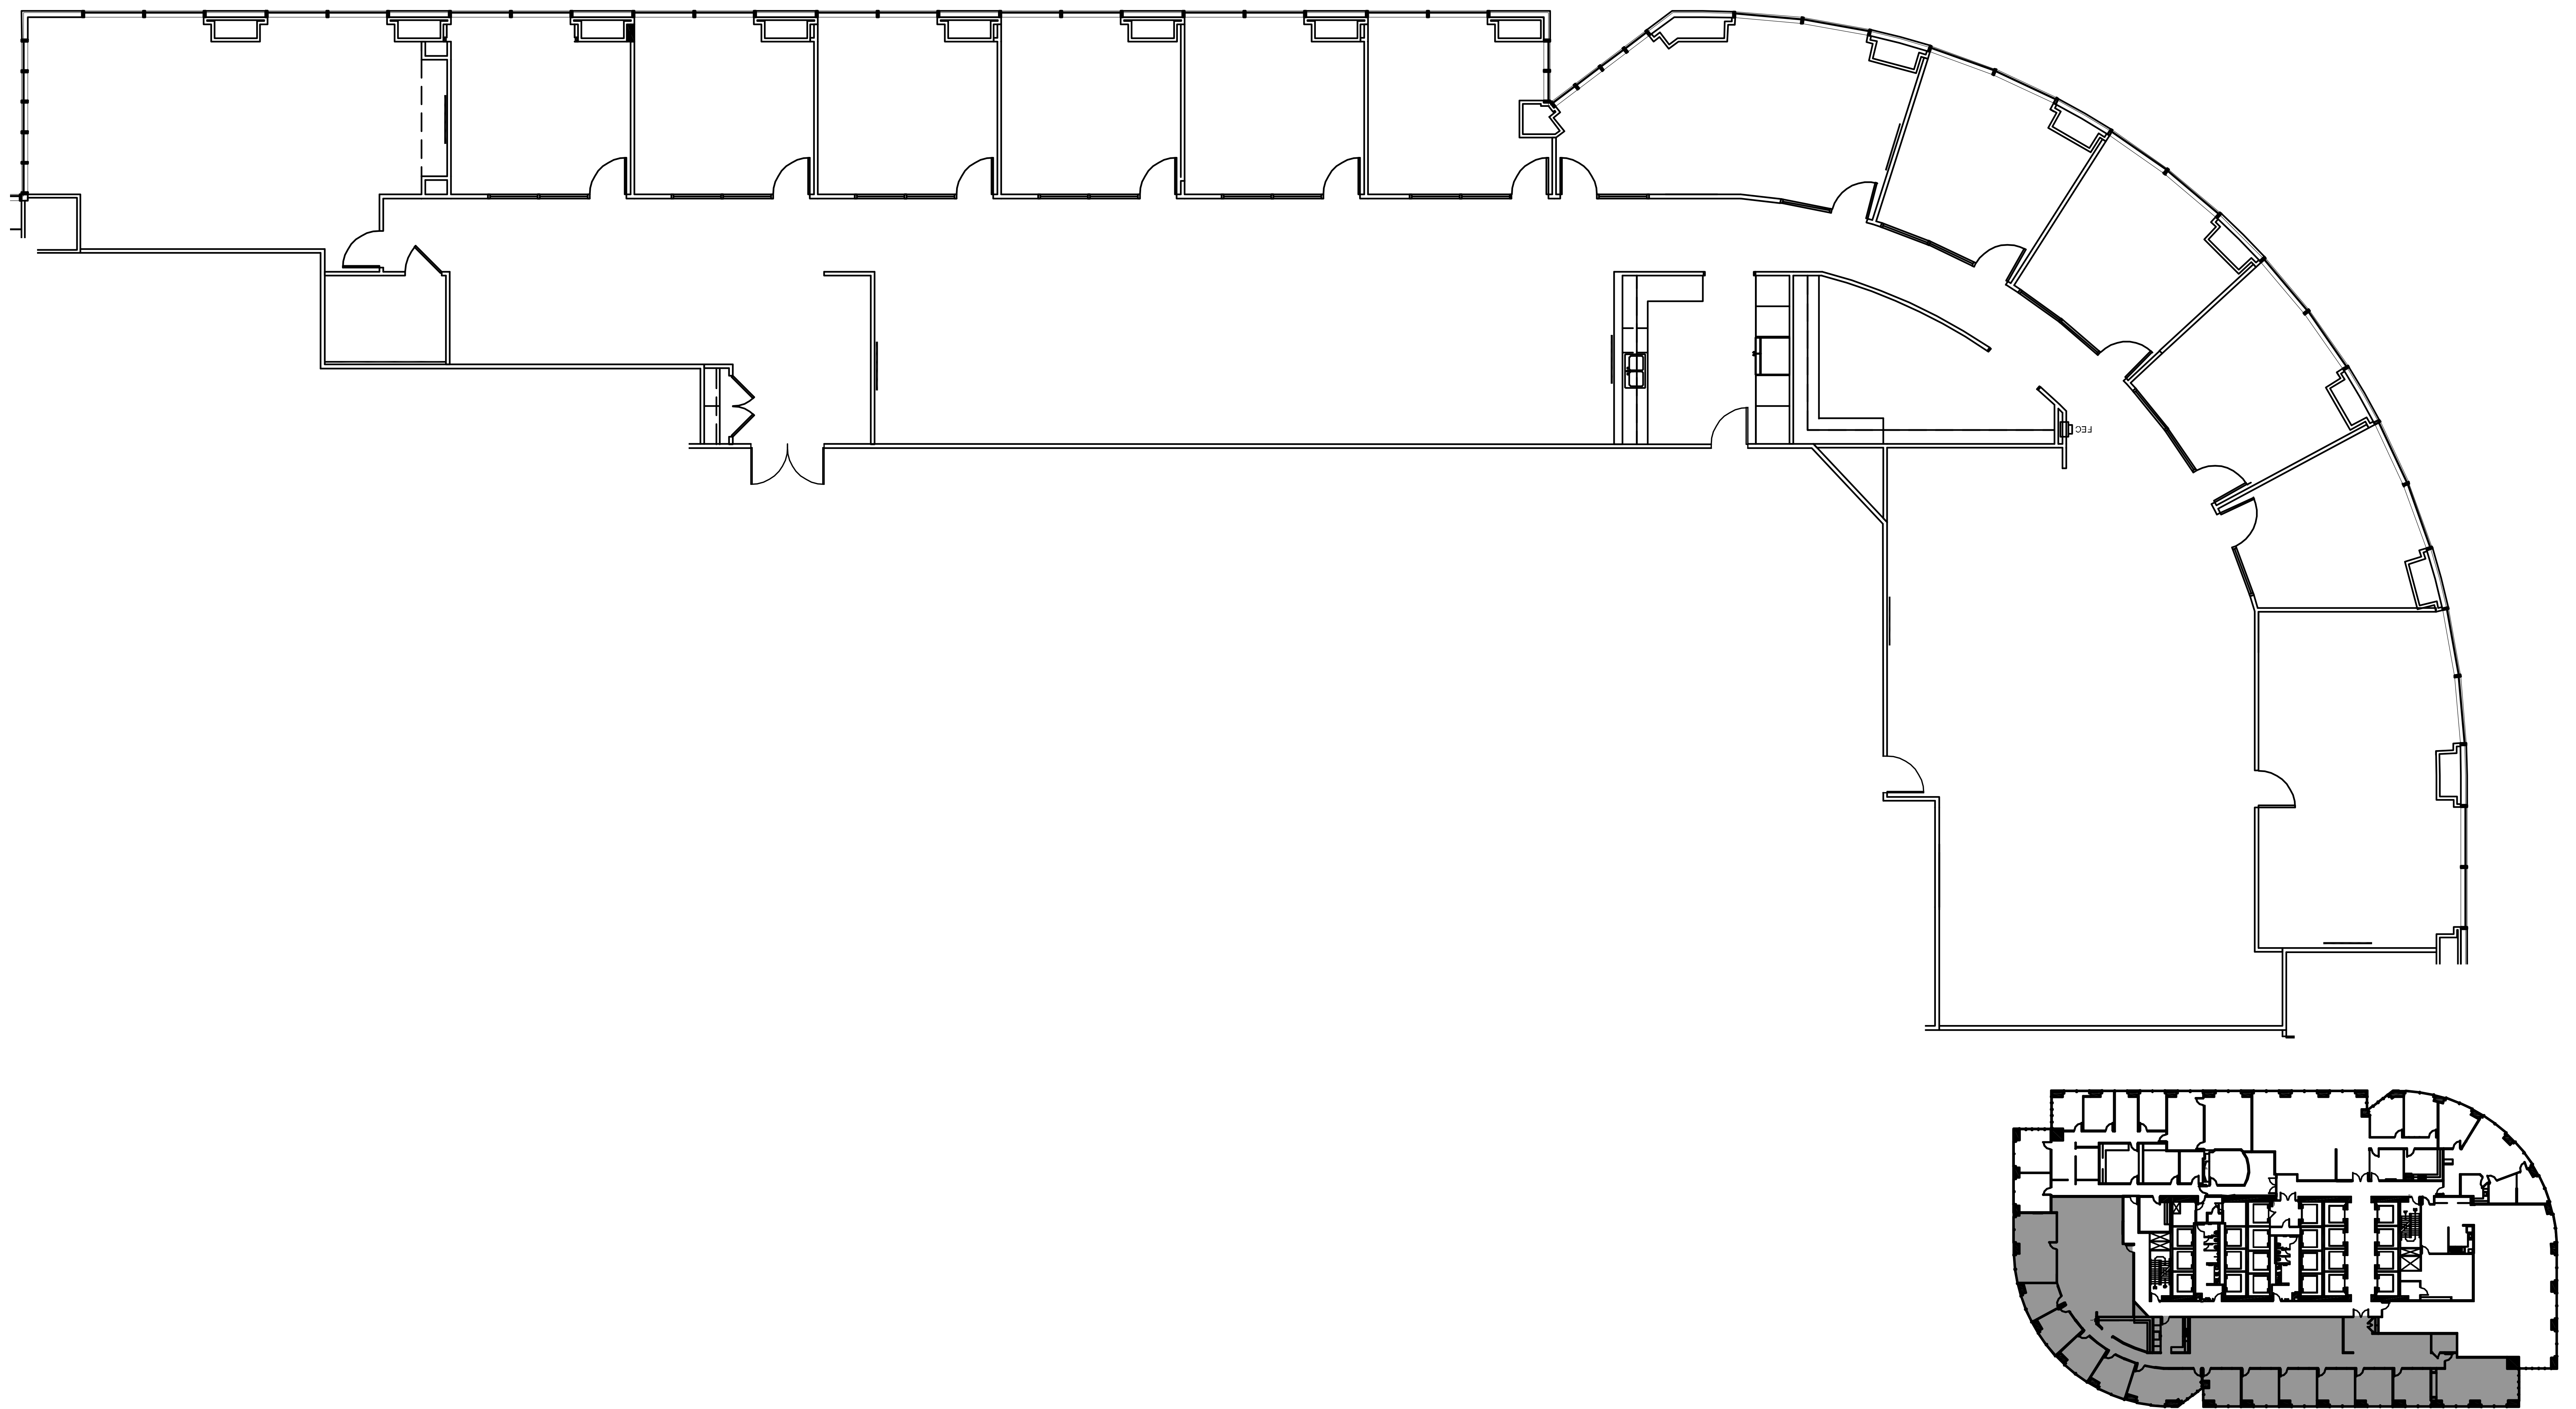

SAN FELIPE PLAZA

SUITE 1250 9,597 RSF

Operated by  PARKWAY 832.308.6055 | pky.com

NORTH