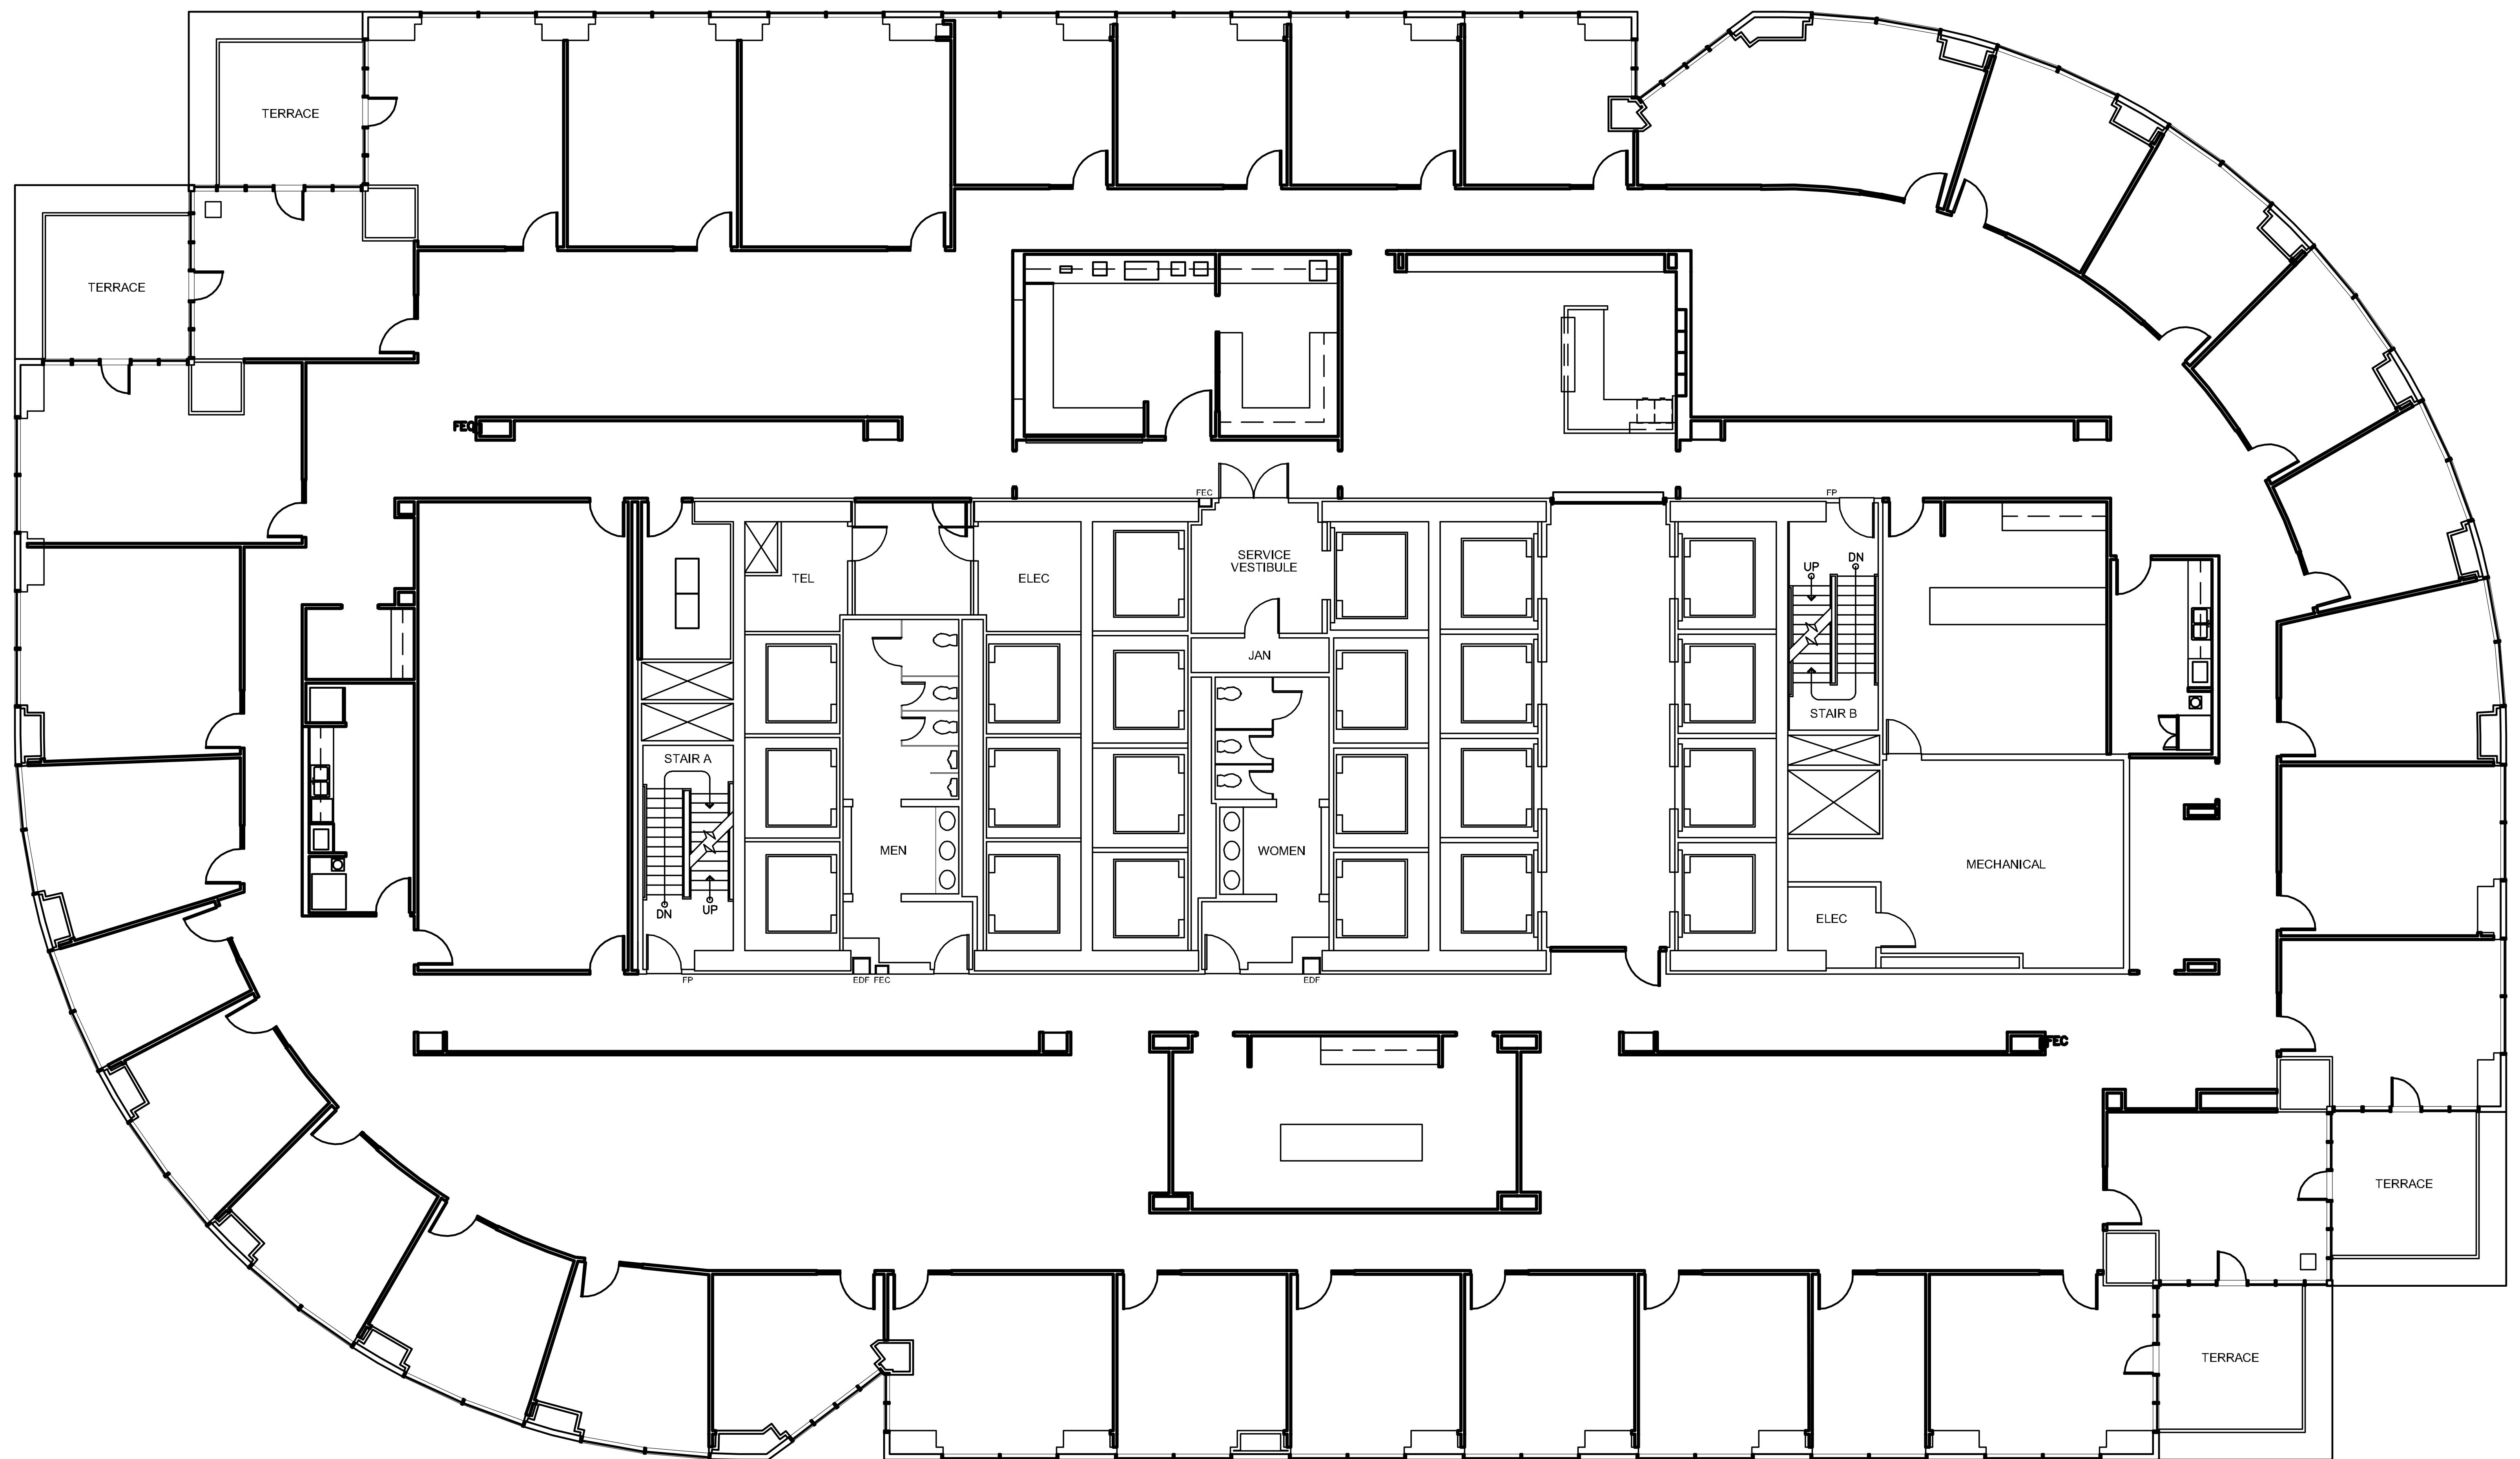

SAN FELIPE PLAZA

SUITE 1400 22,689 RSF

NORTH