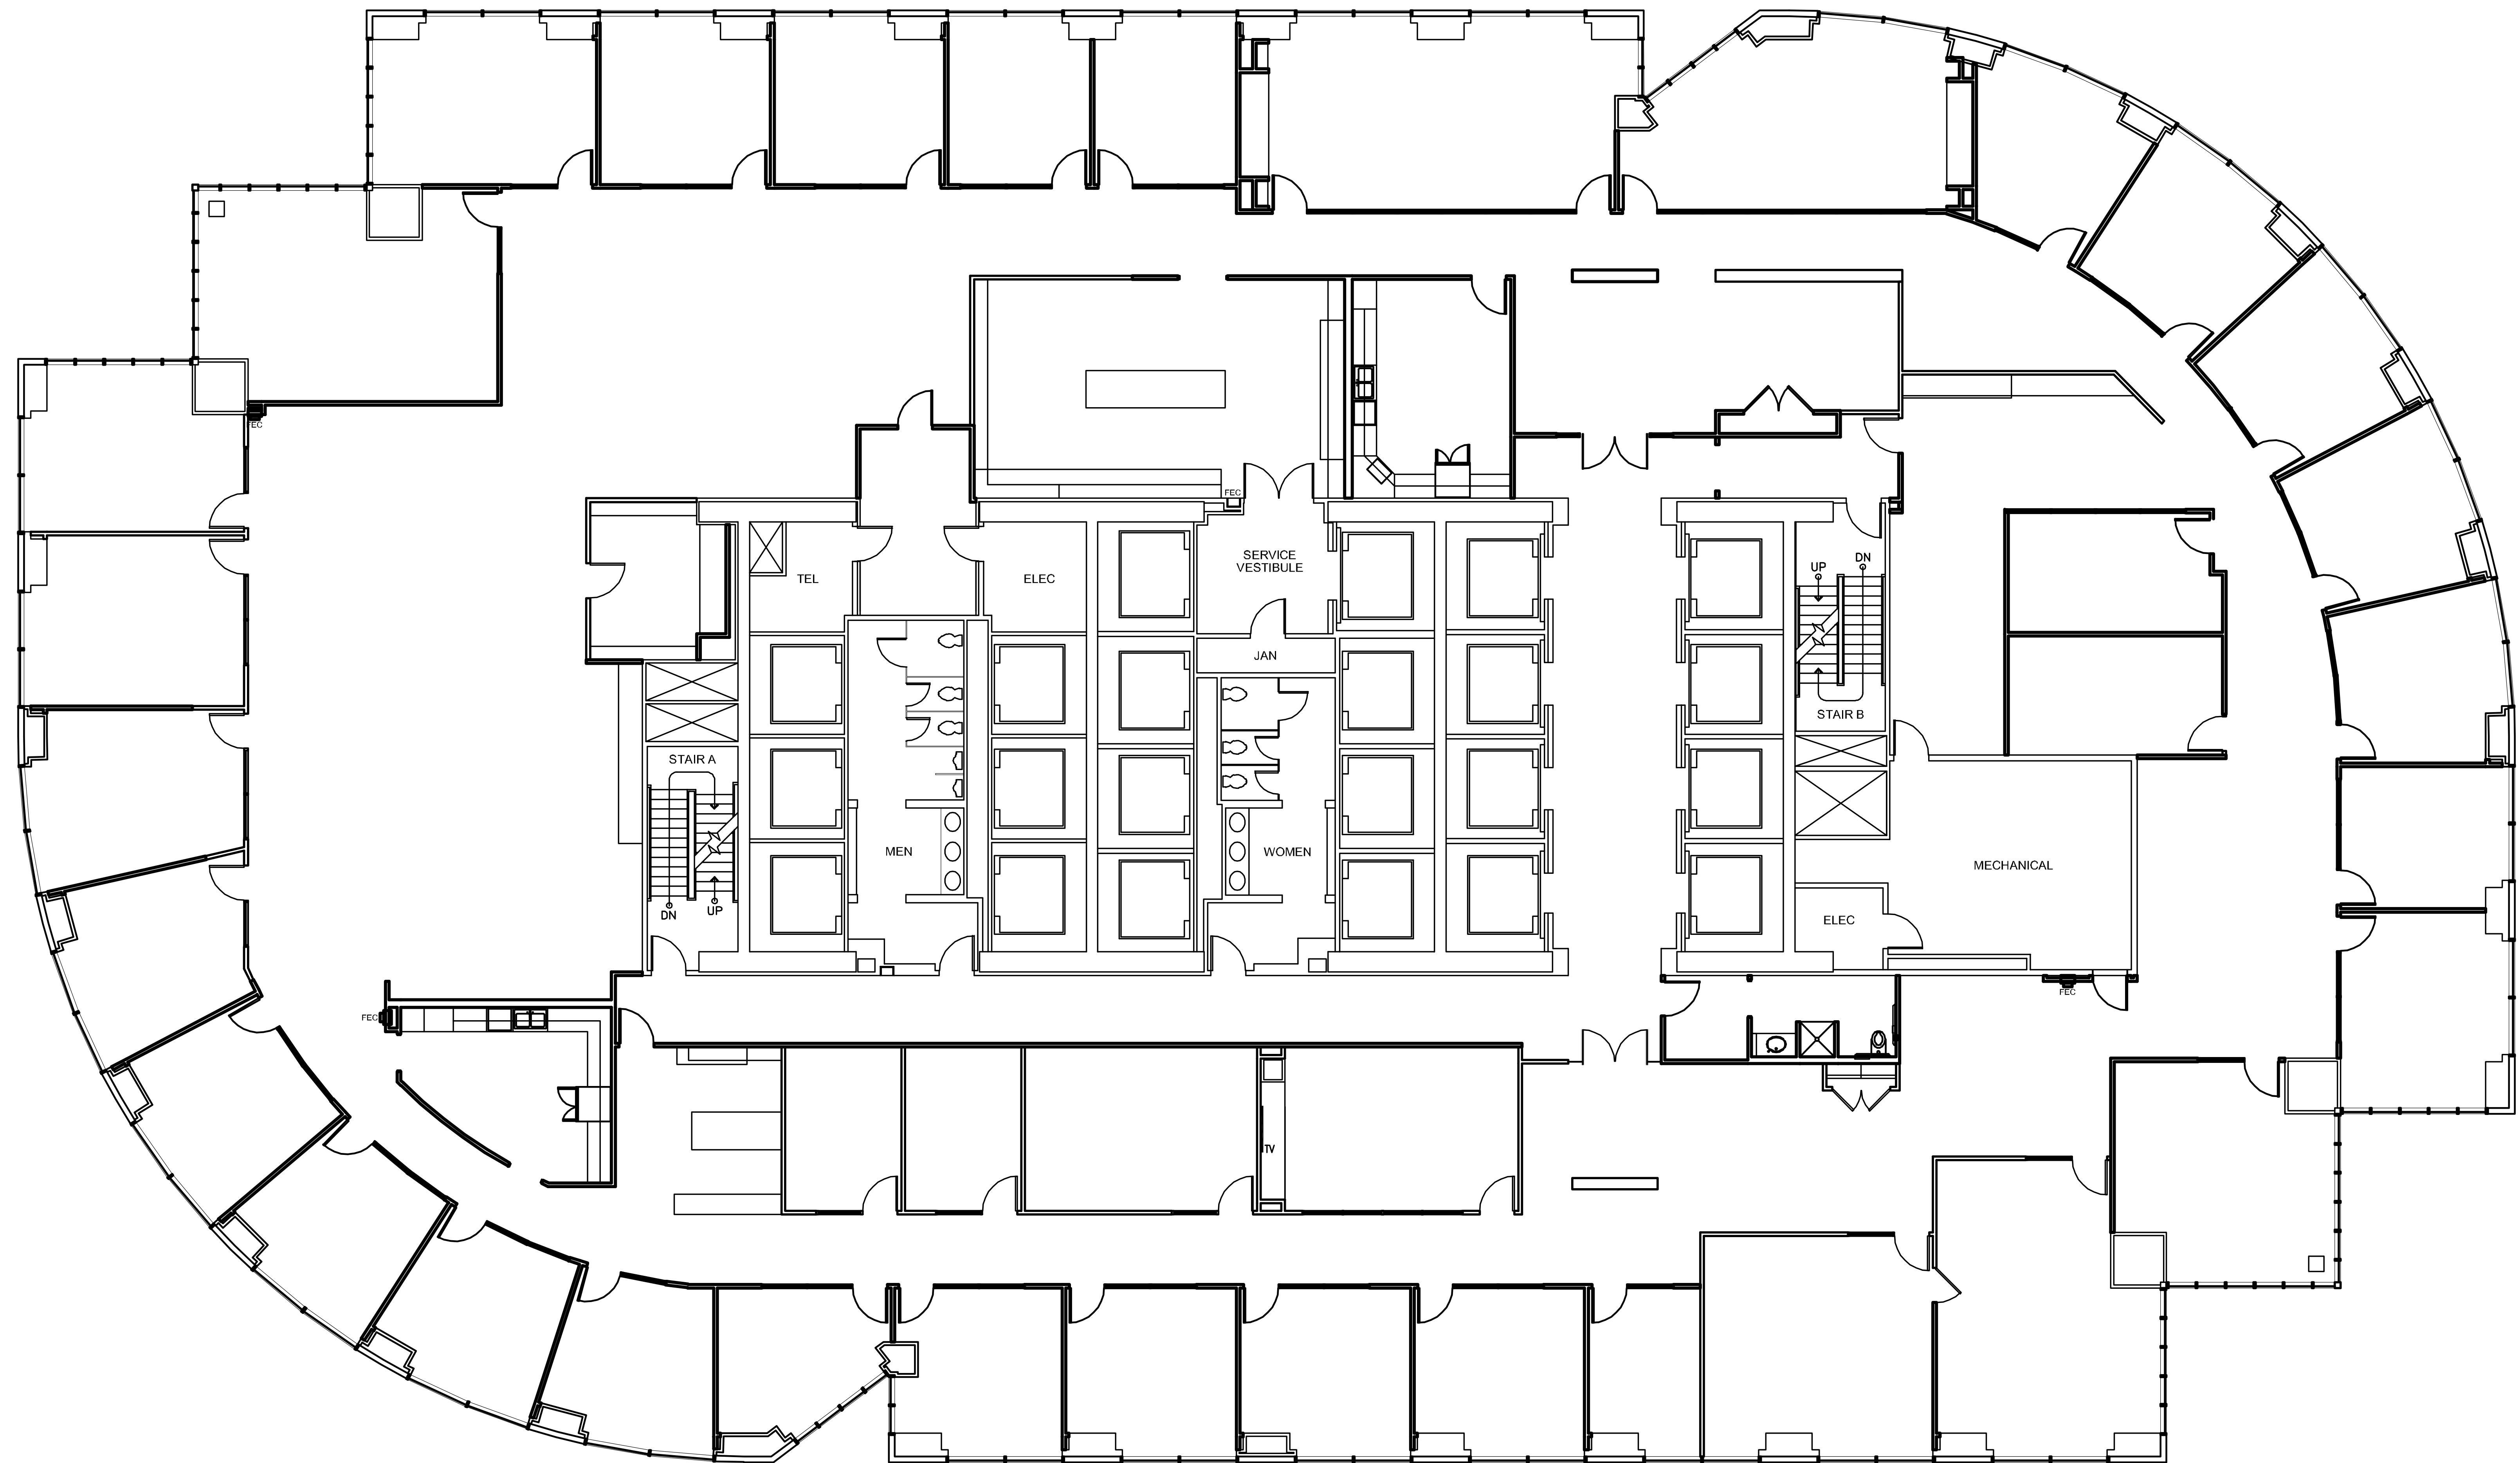

# SAN FELIPE PLAZA

SUITE 1800 22,689 RSF

NORTH