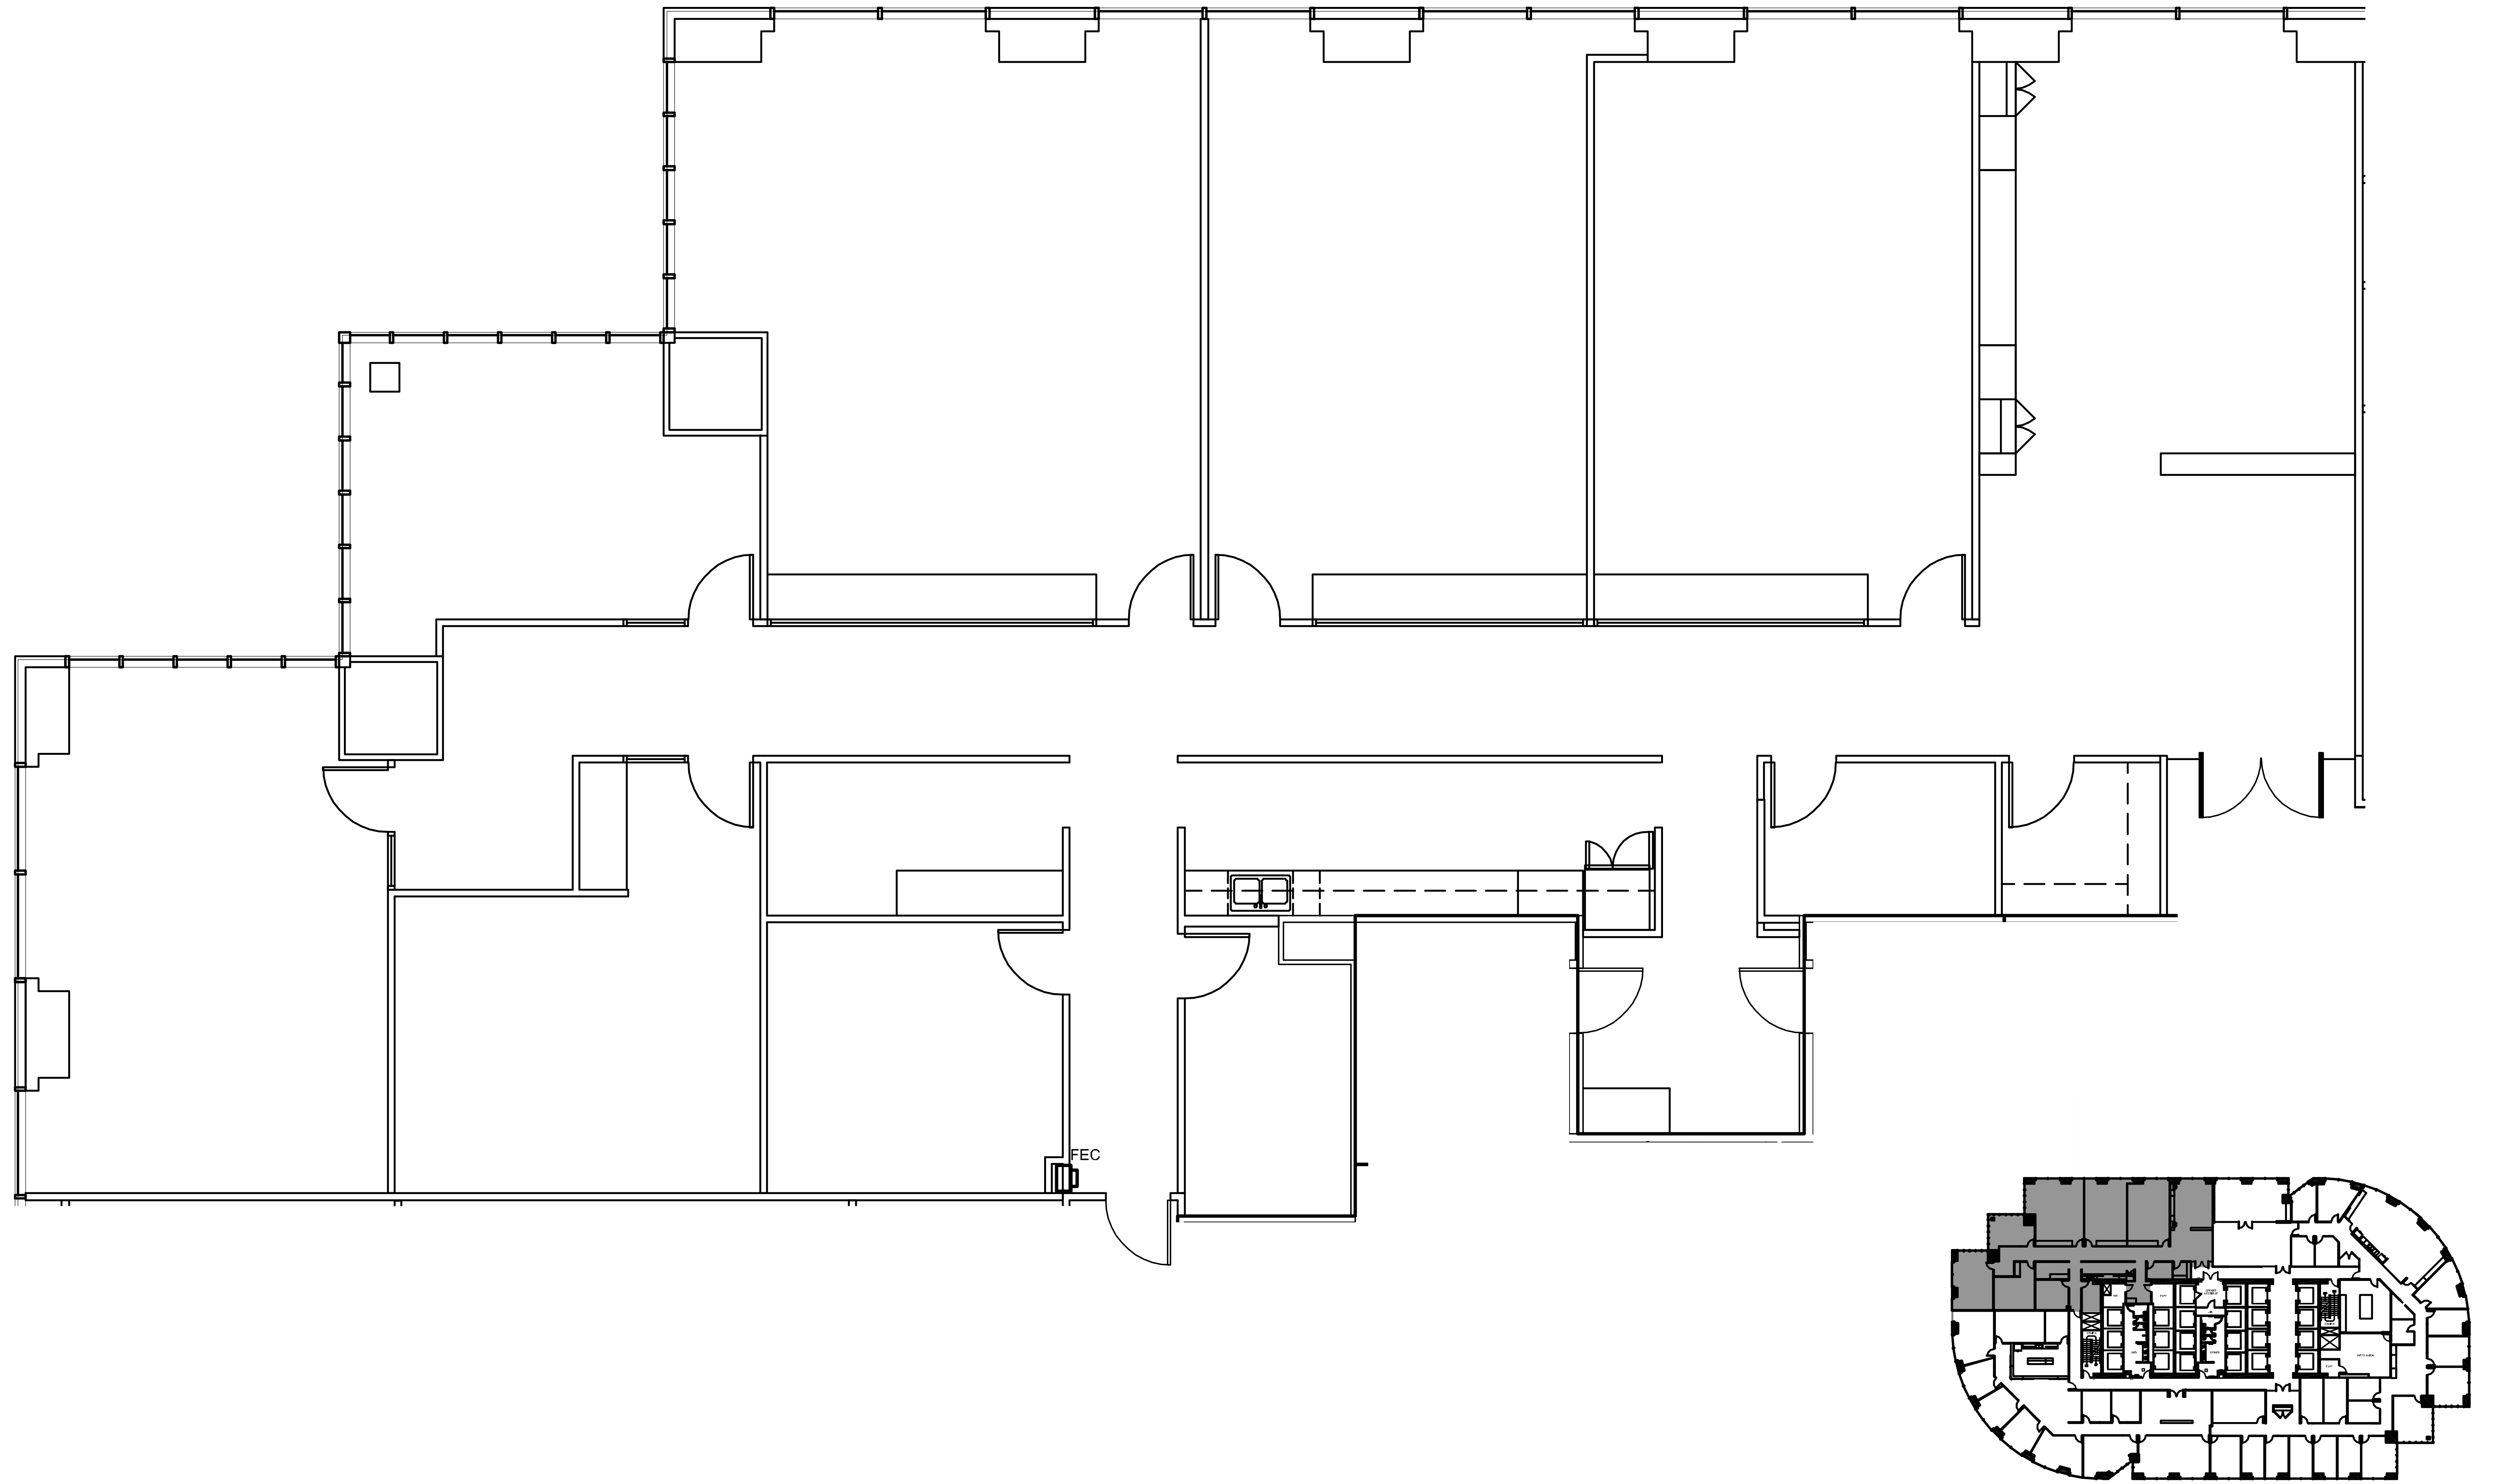

# SAN FELIPE PLAZA

SUITE 1900 6,235 RSF

NORTH