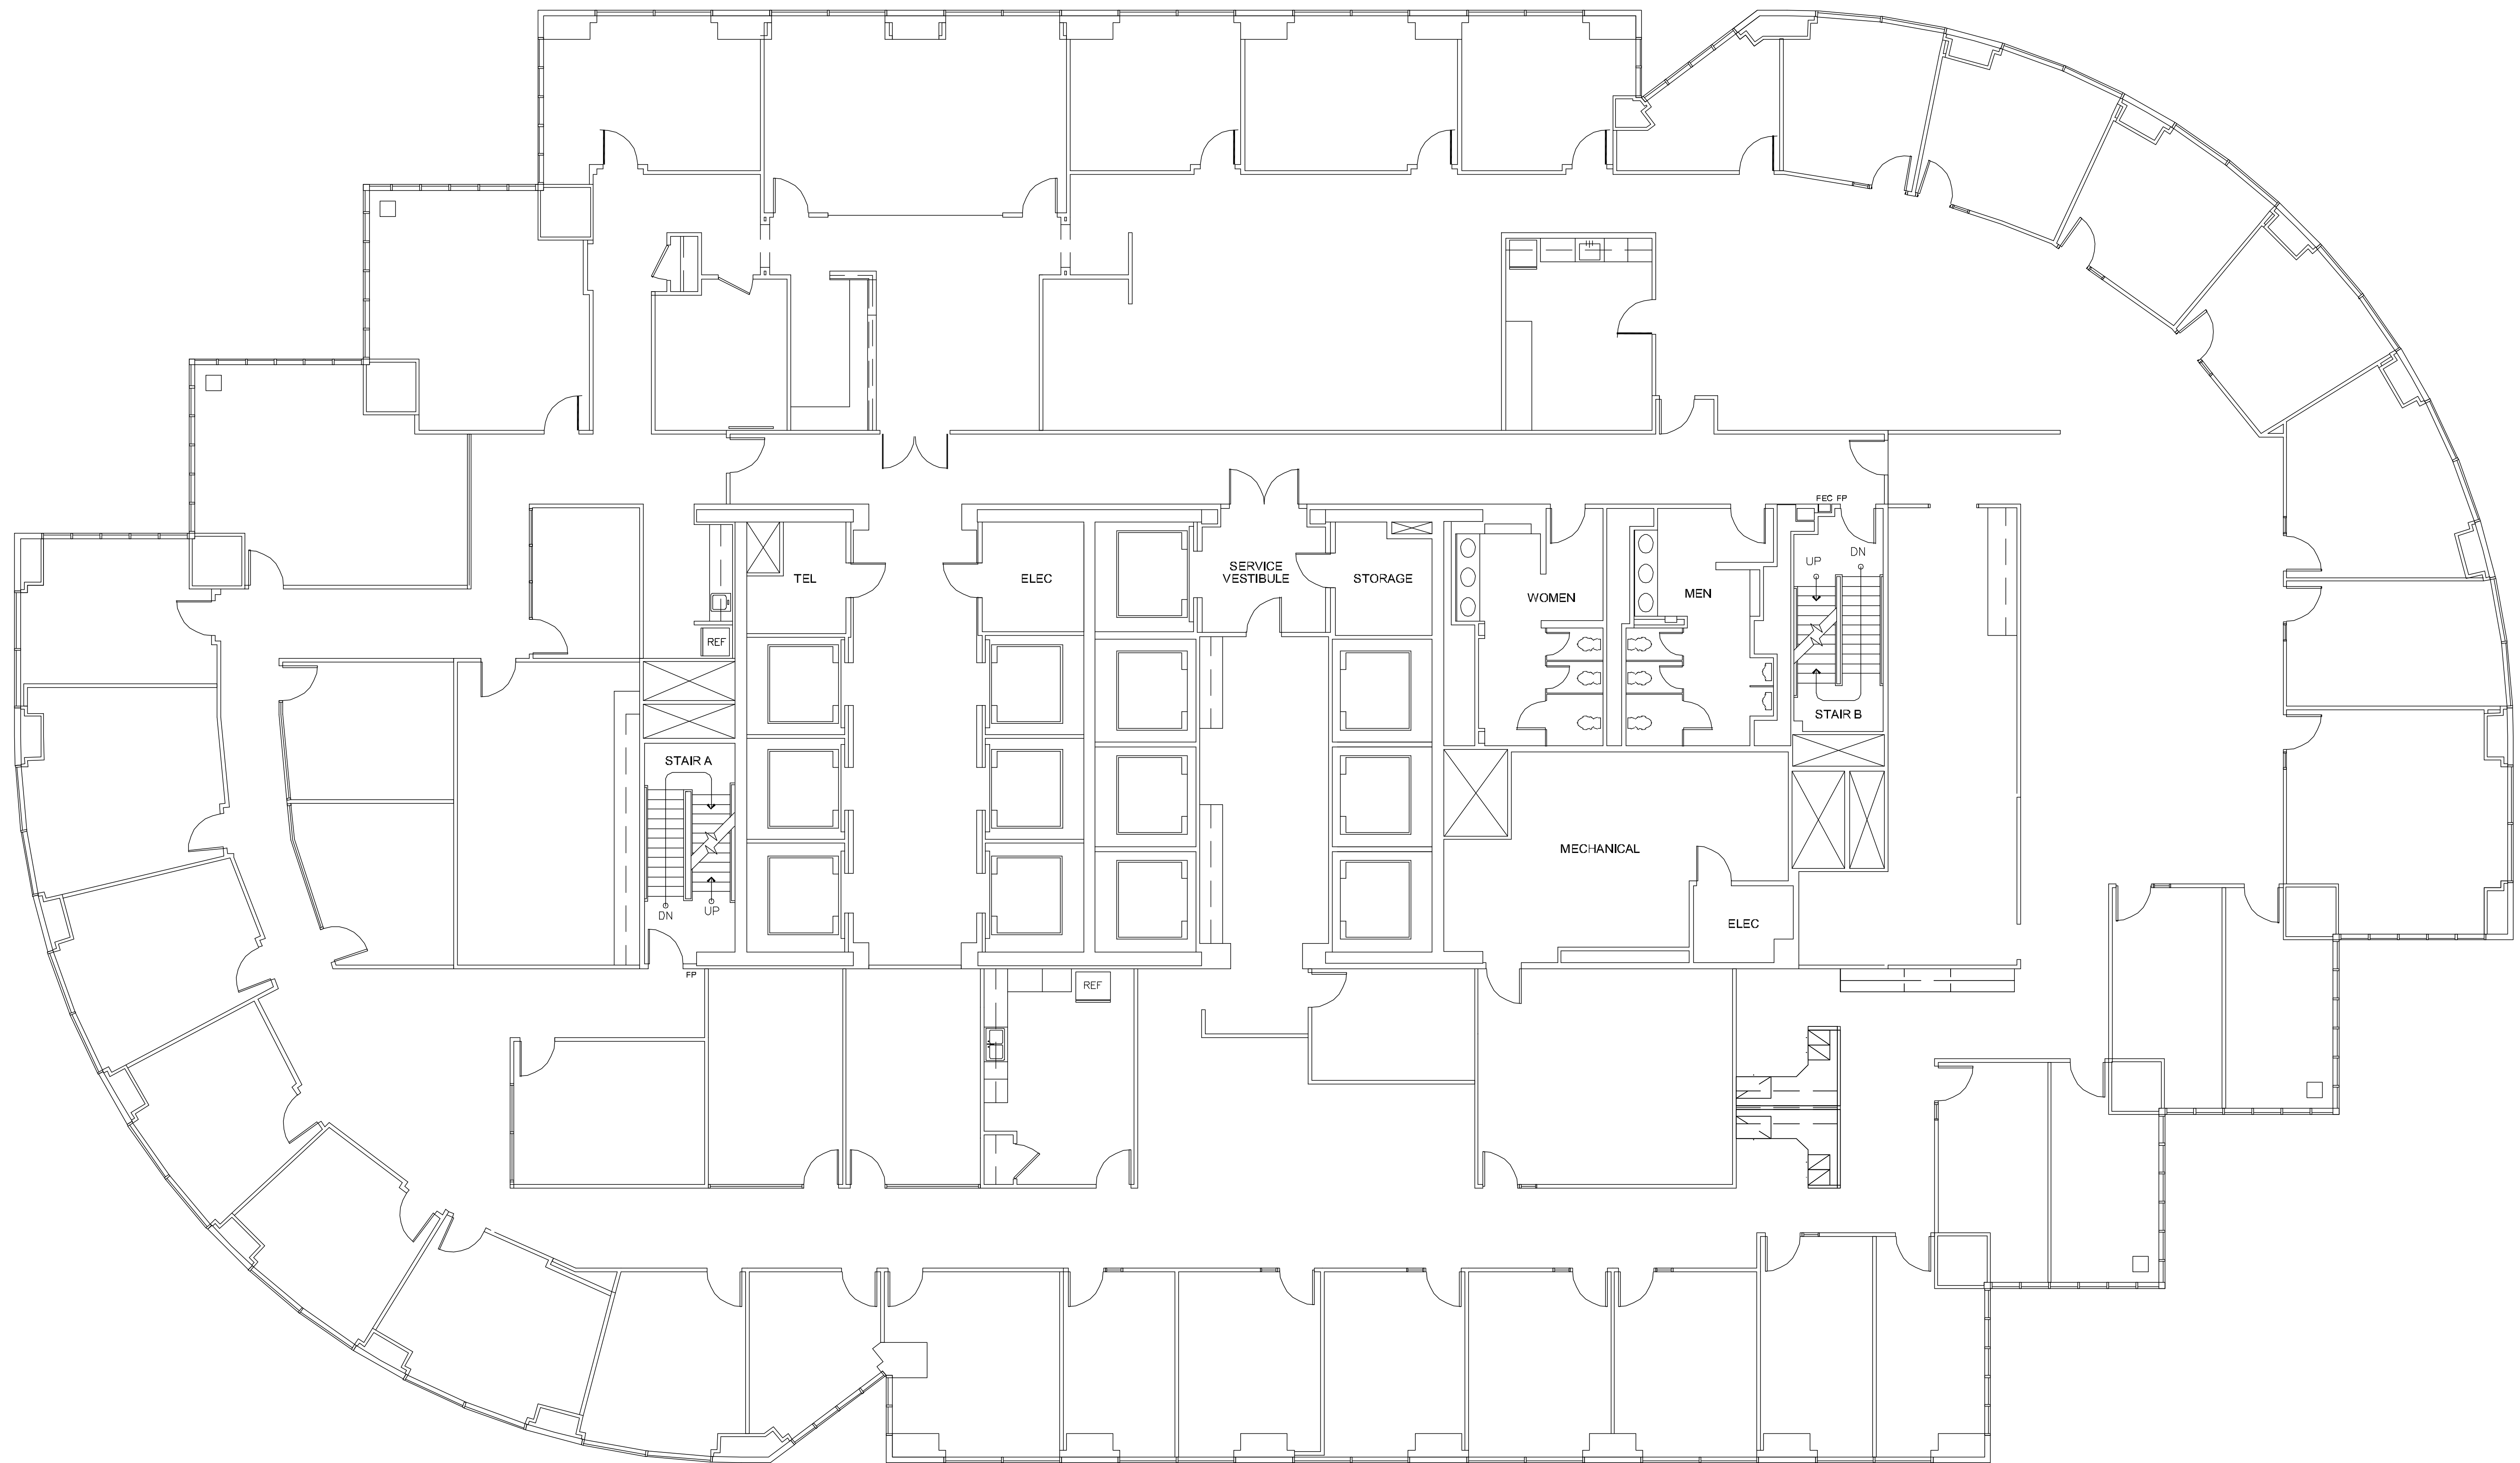

SAN FELIPE PLAZA

SUITE 3000 21,495 RSF

NORTH