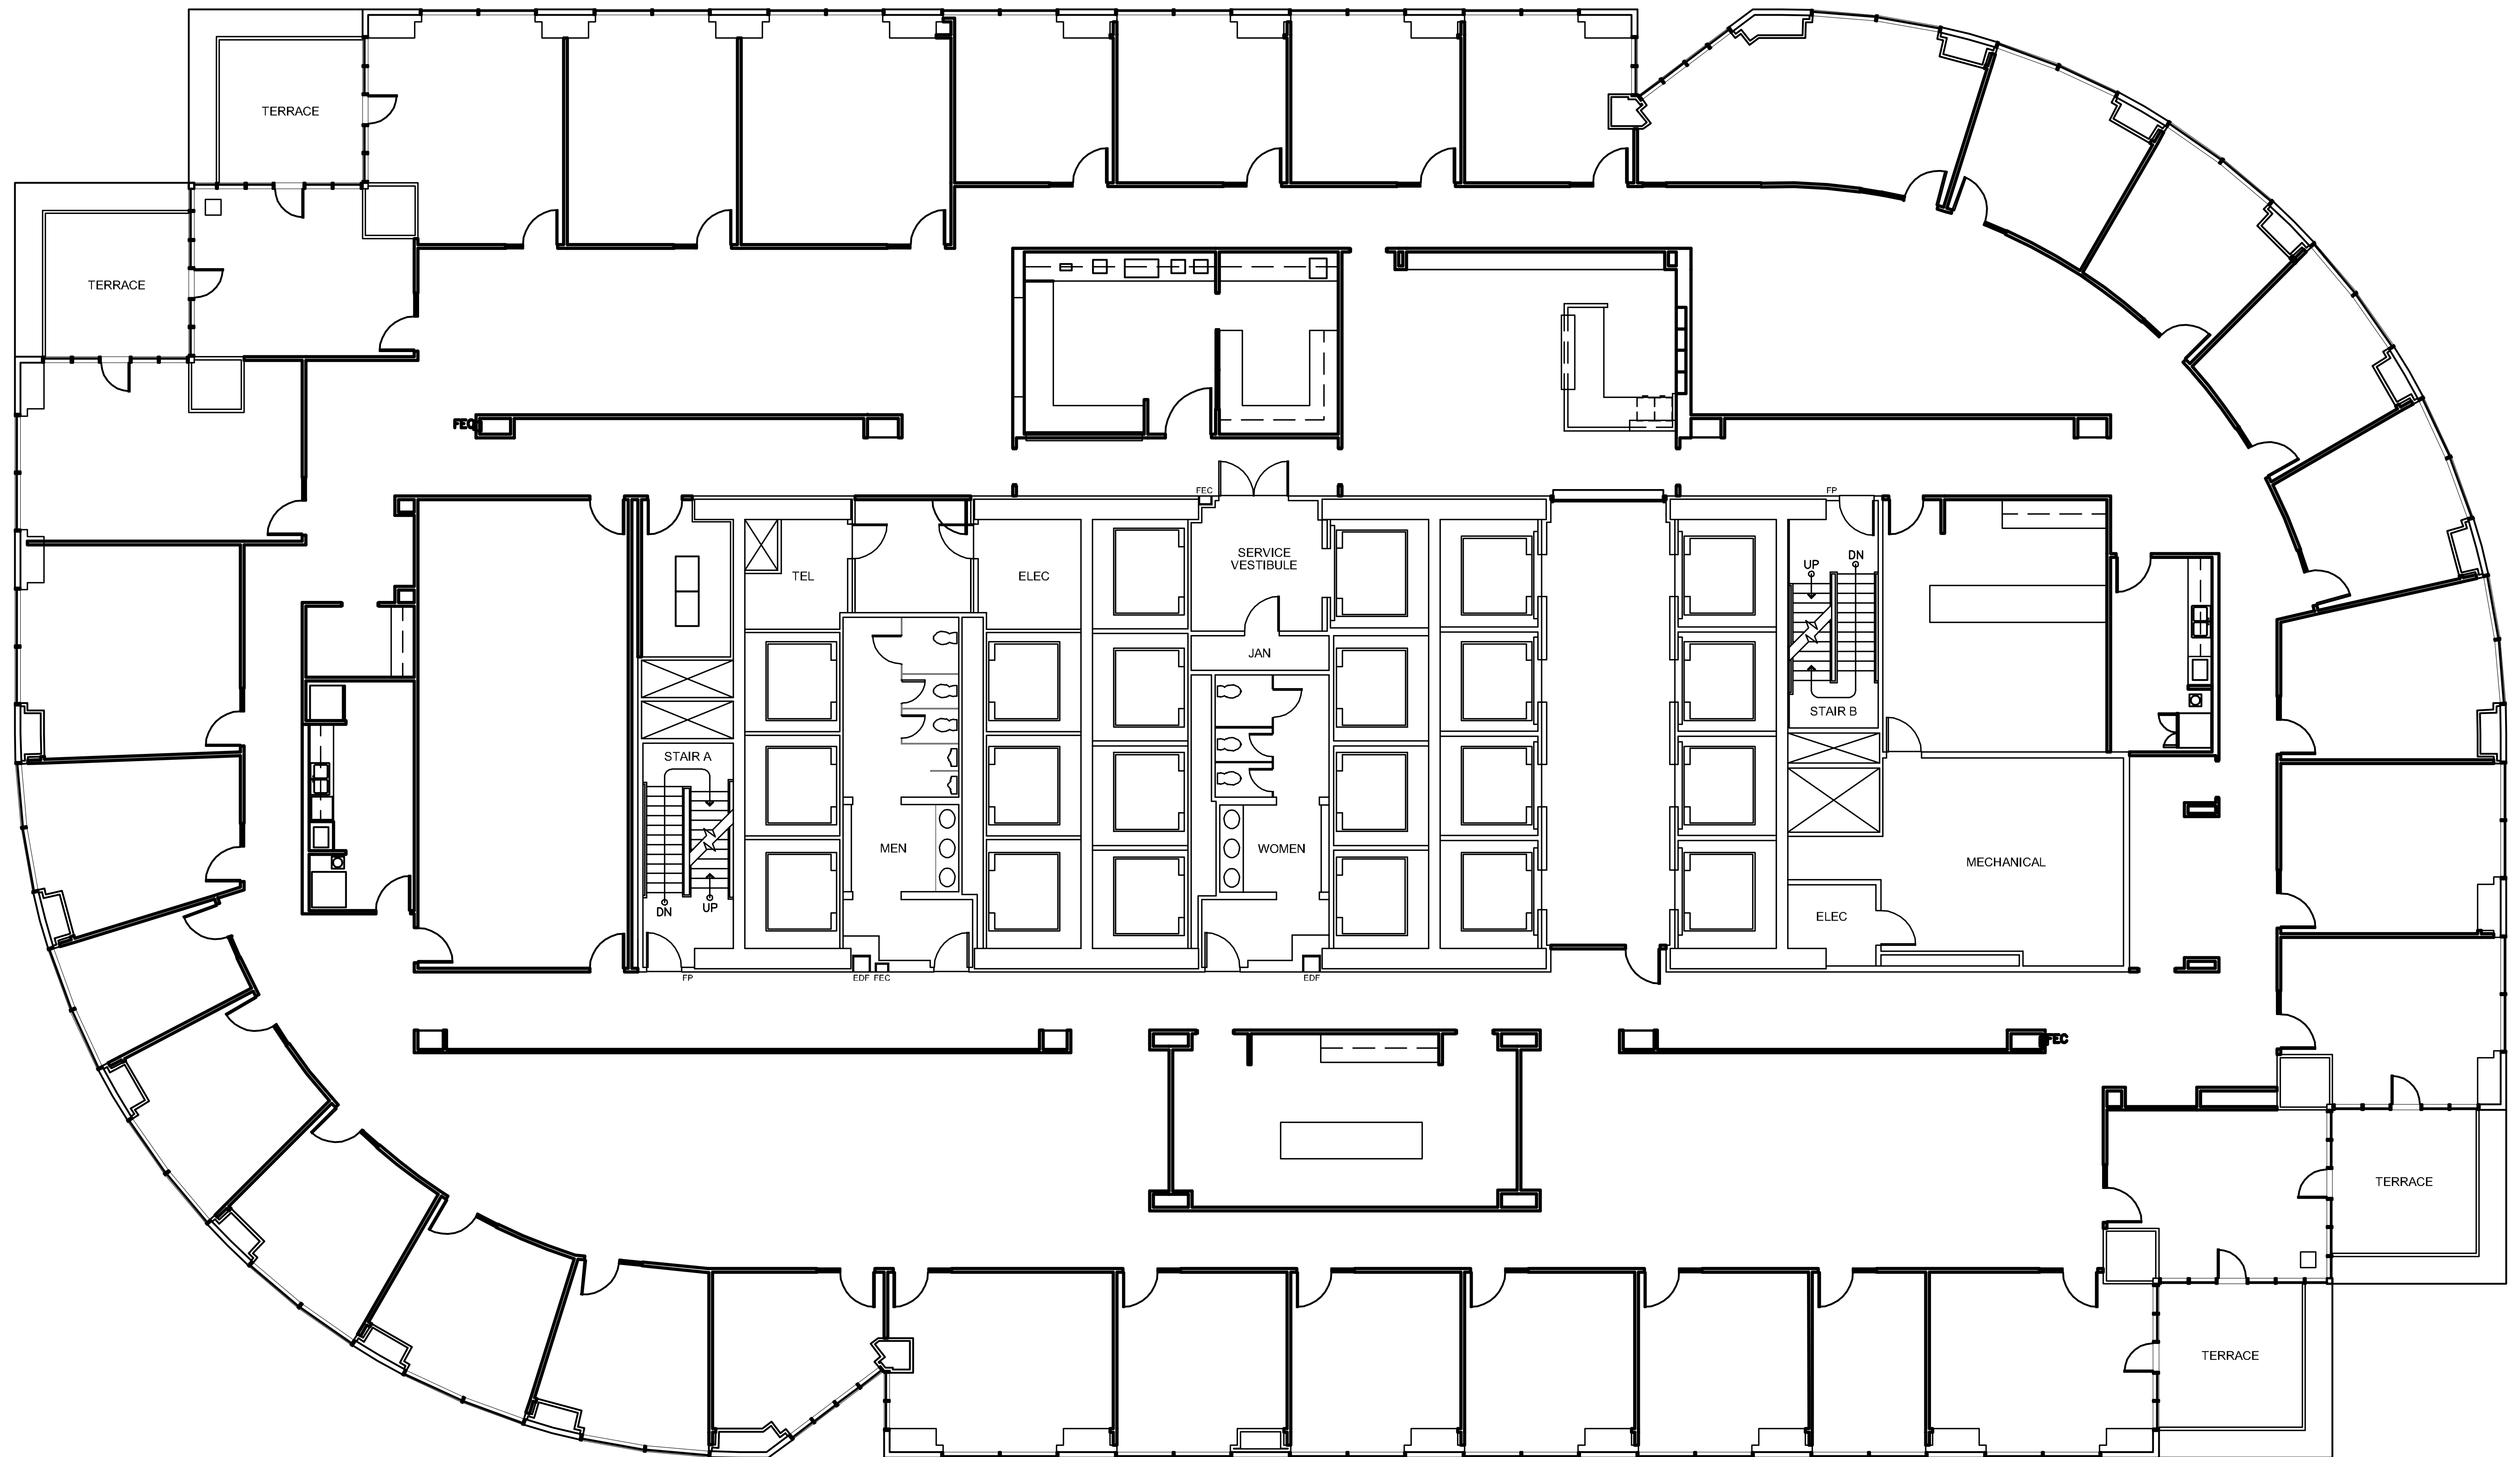

# SAN FELIPE PLAZA

SUITE 1400 22,689 RSF

NORTH