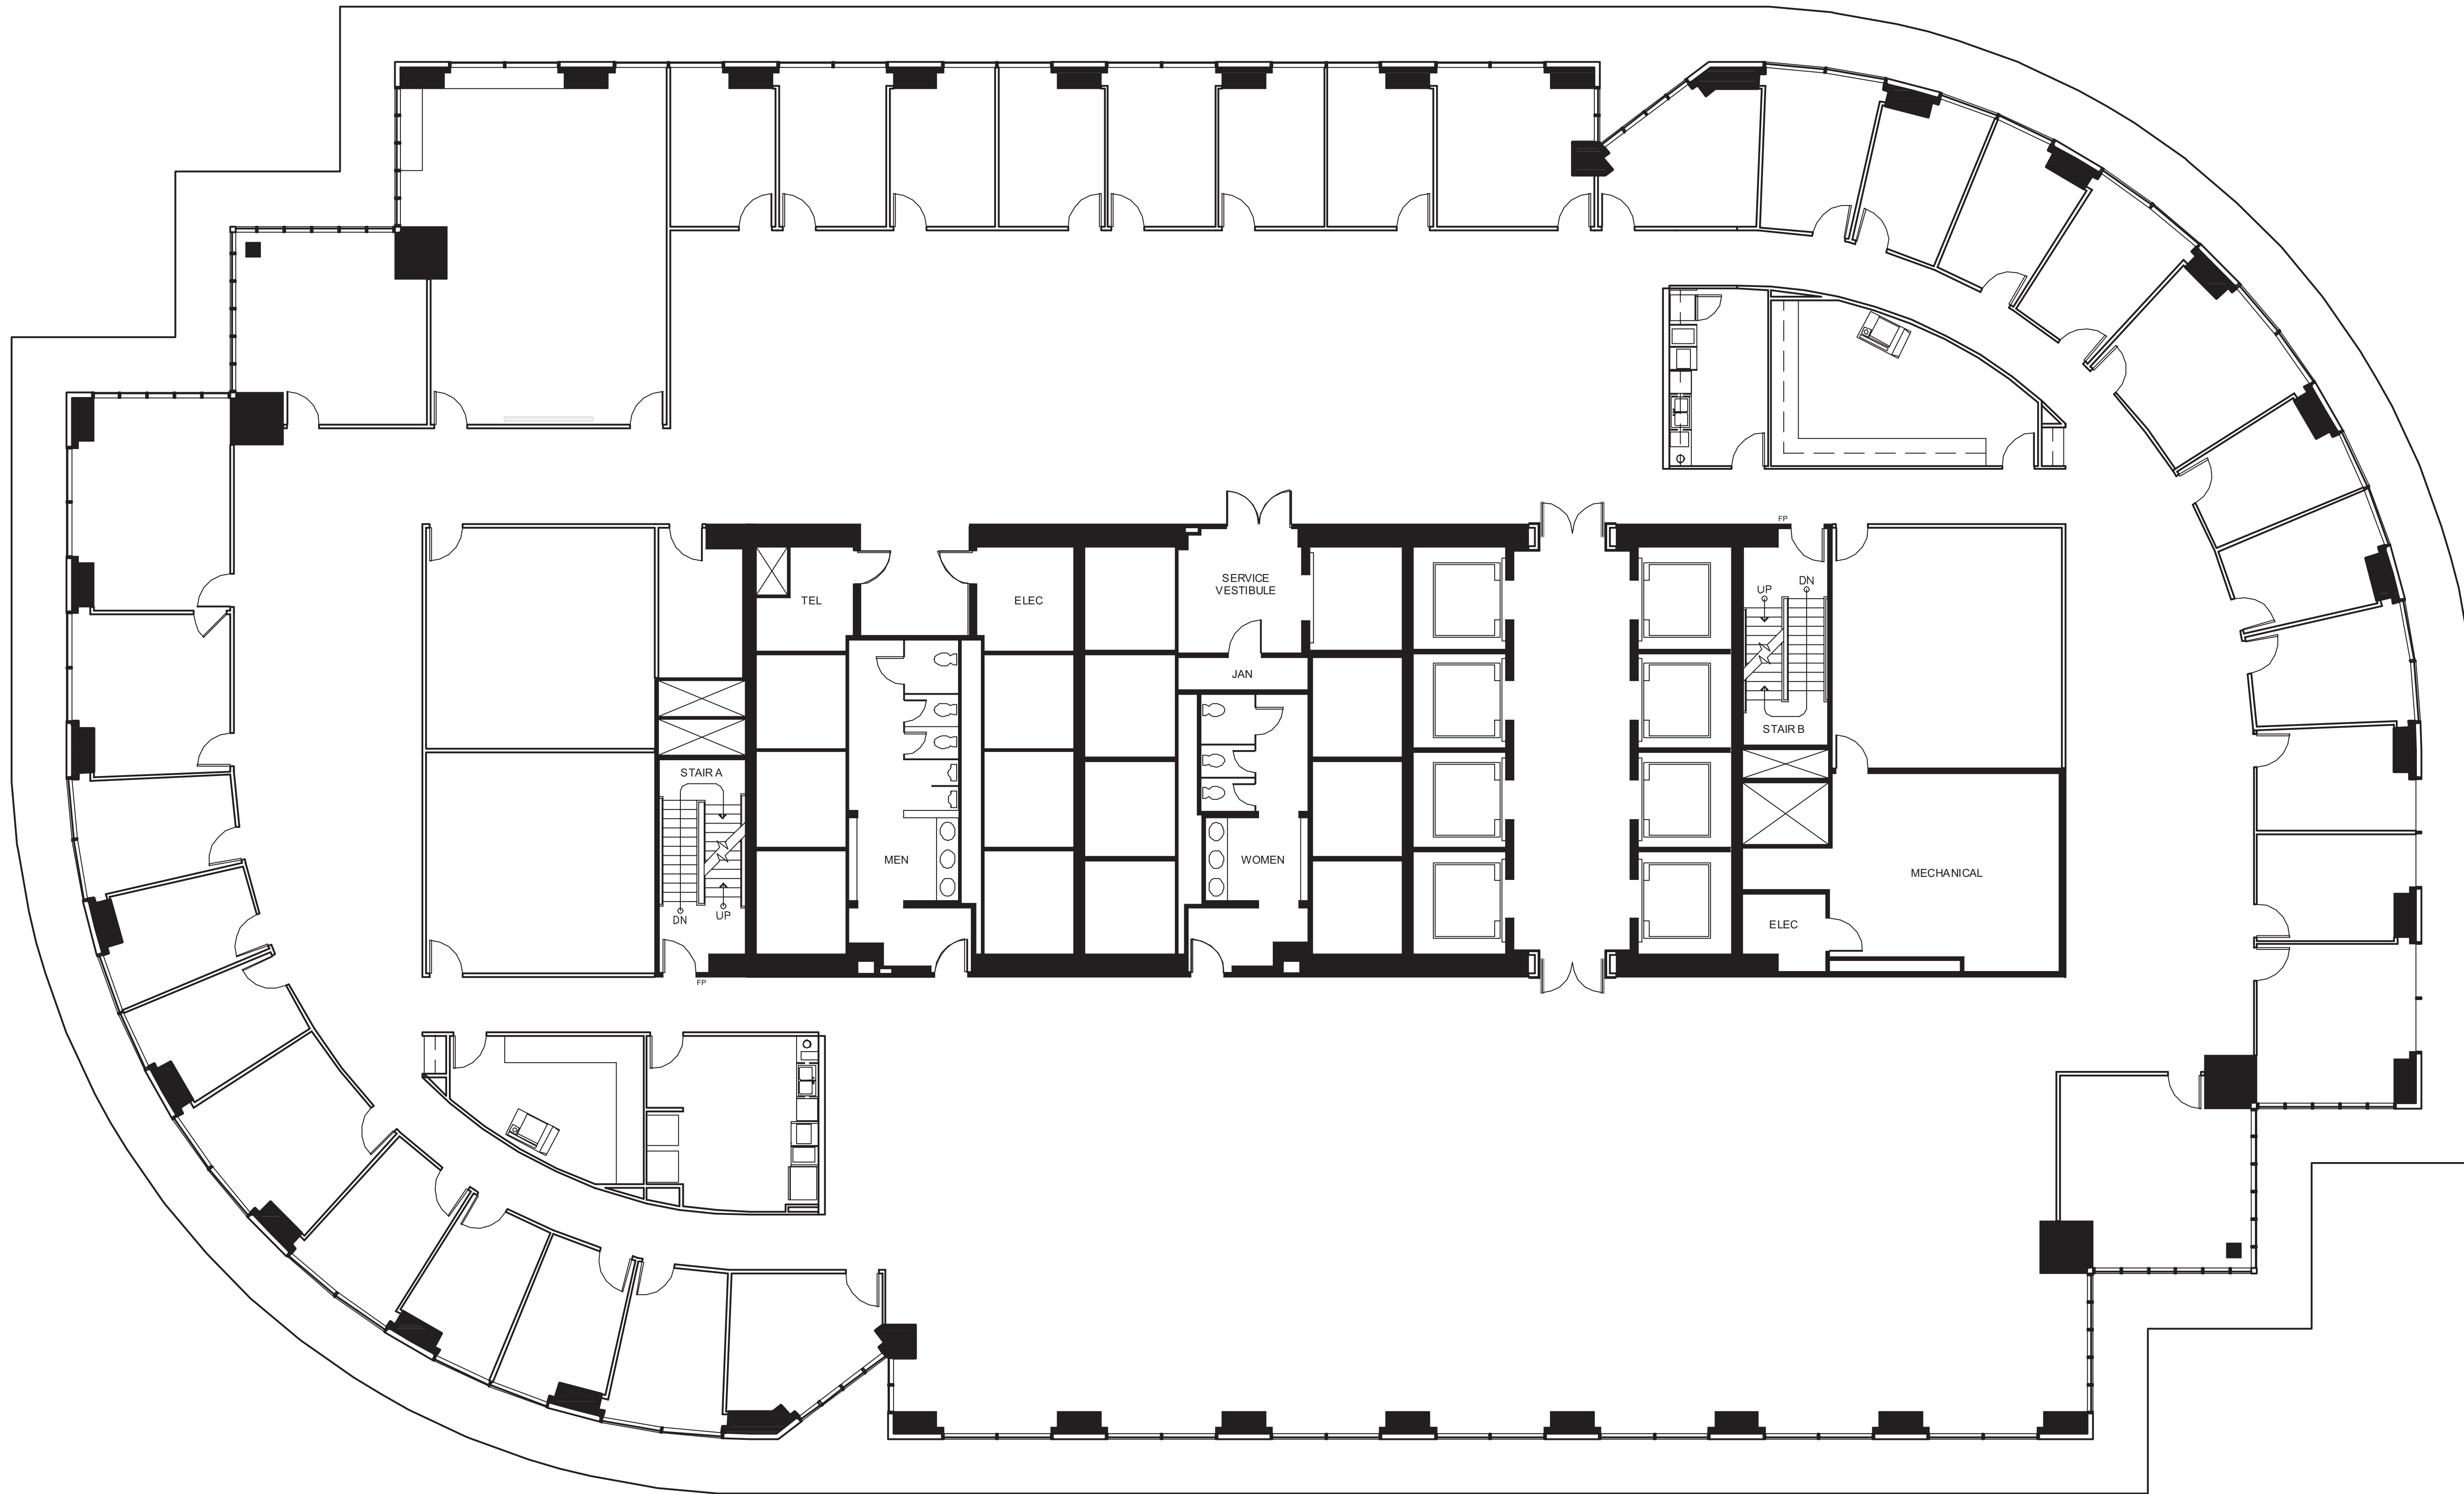

SAN FELIPE PLAZA

Workstations	0
Private office	36
Conference	1

SUITE 1600 22,689 RSF

832.308.6055 | pky.com