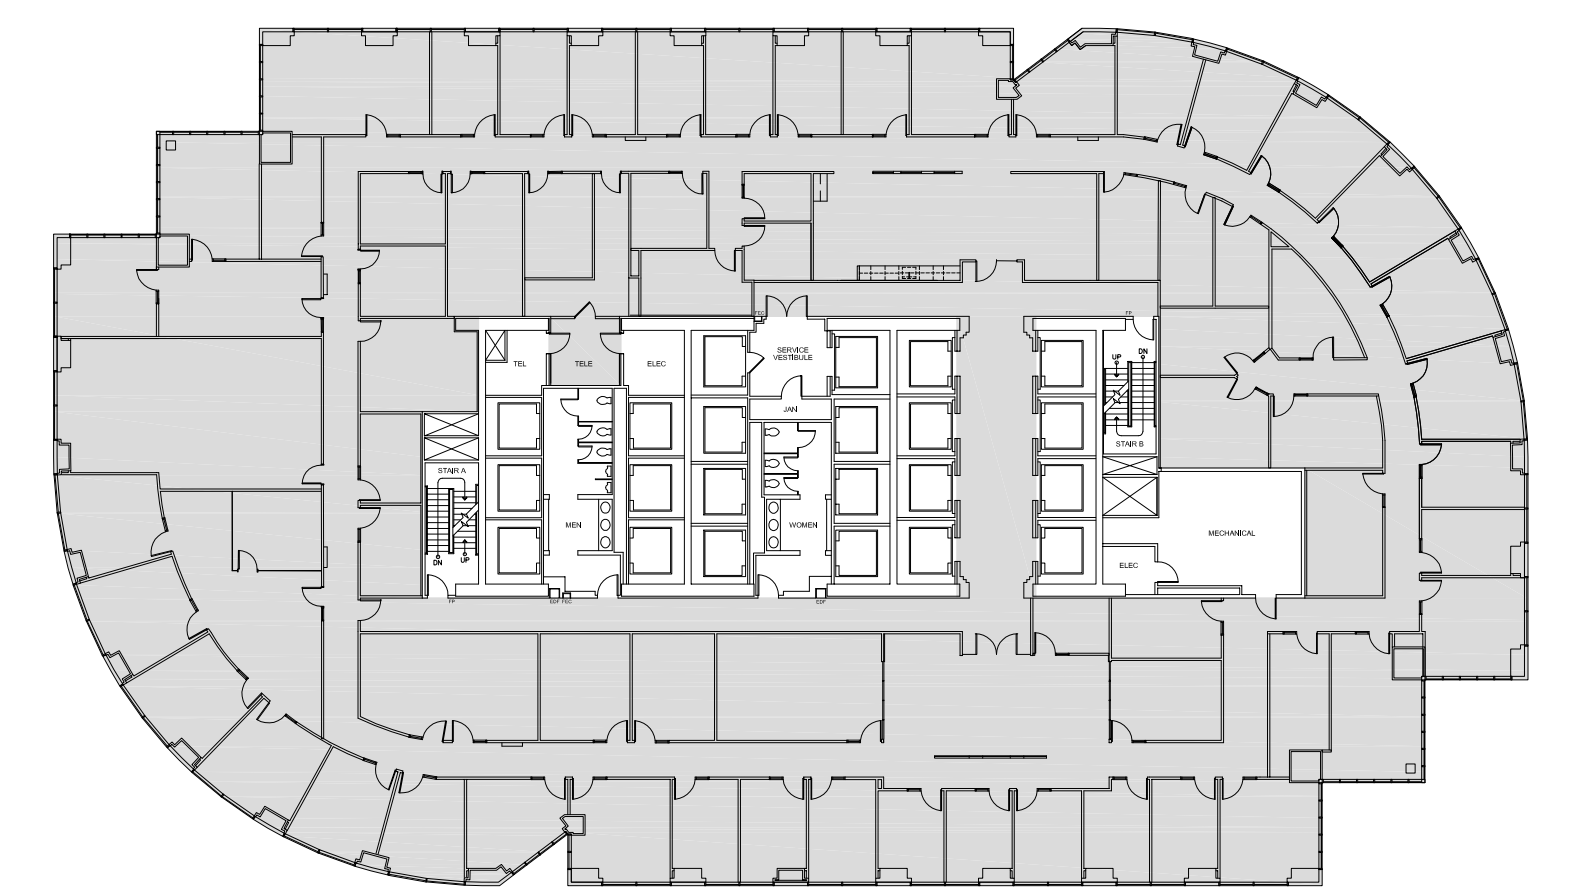

# SAN FELIPE PLAZA

SUITE 1700 22,689 RSF

NORTH