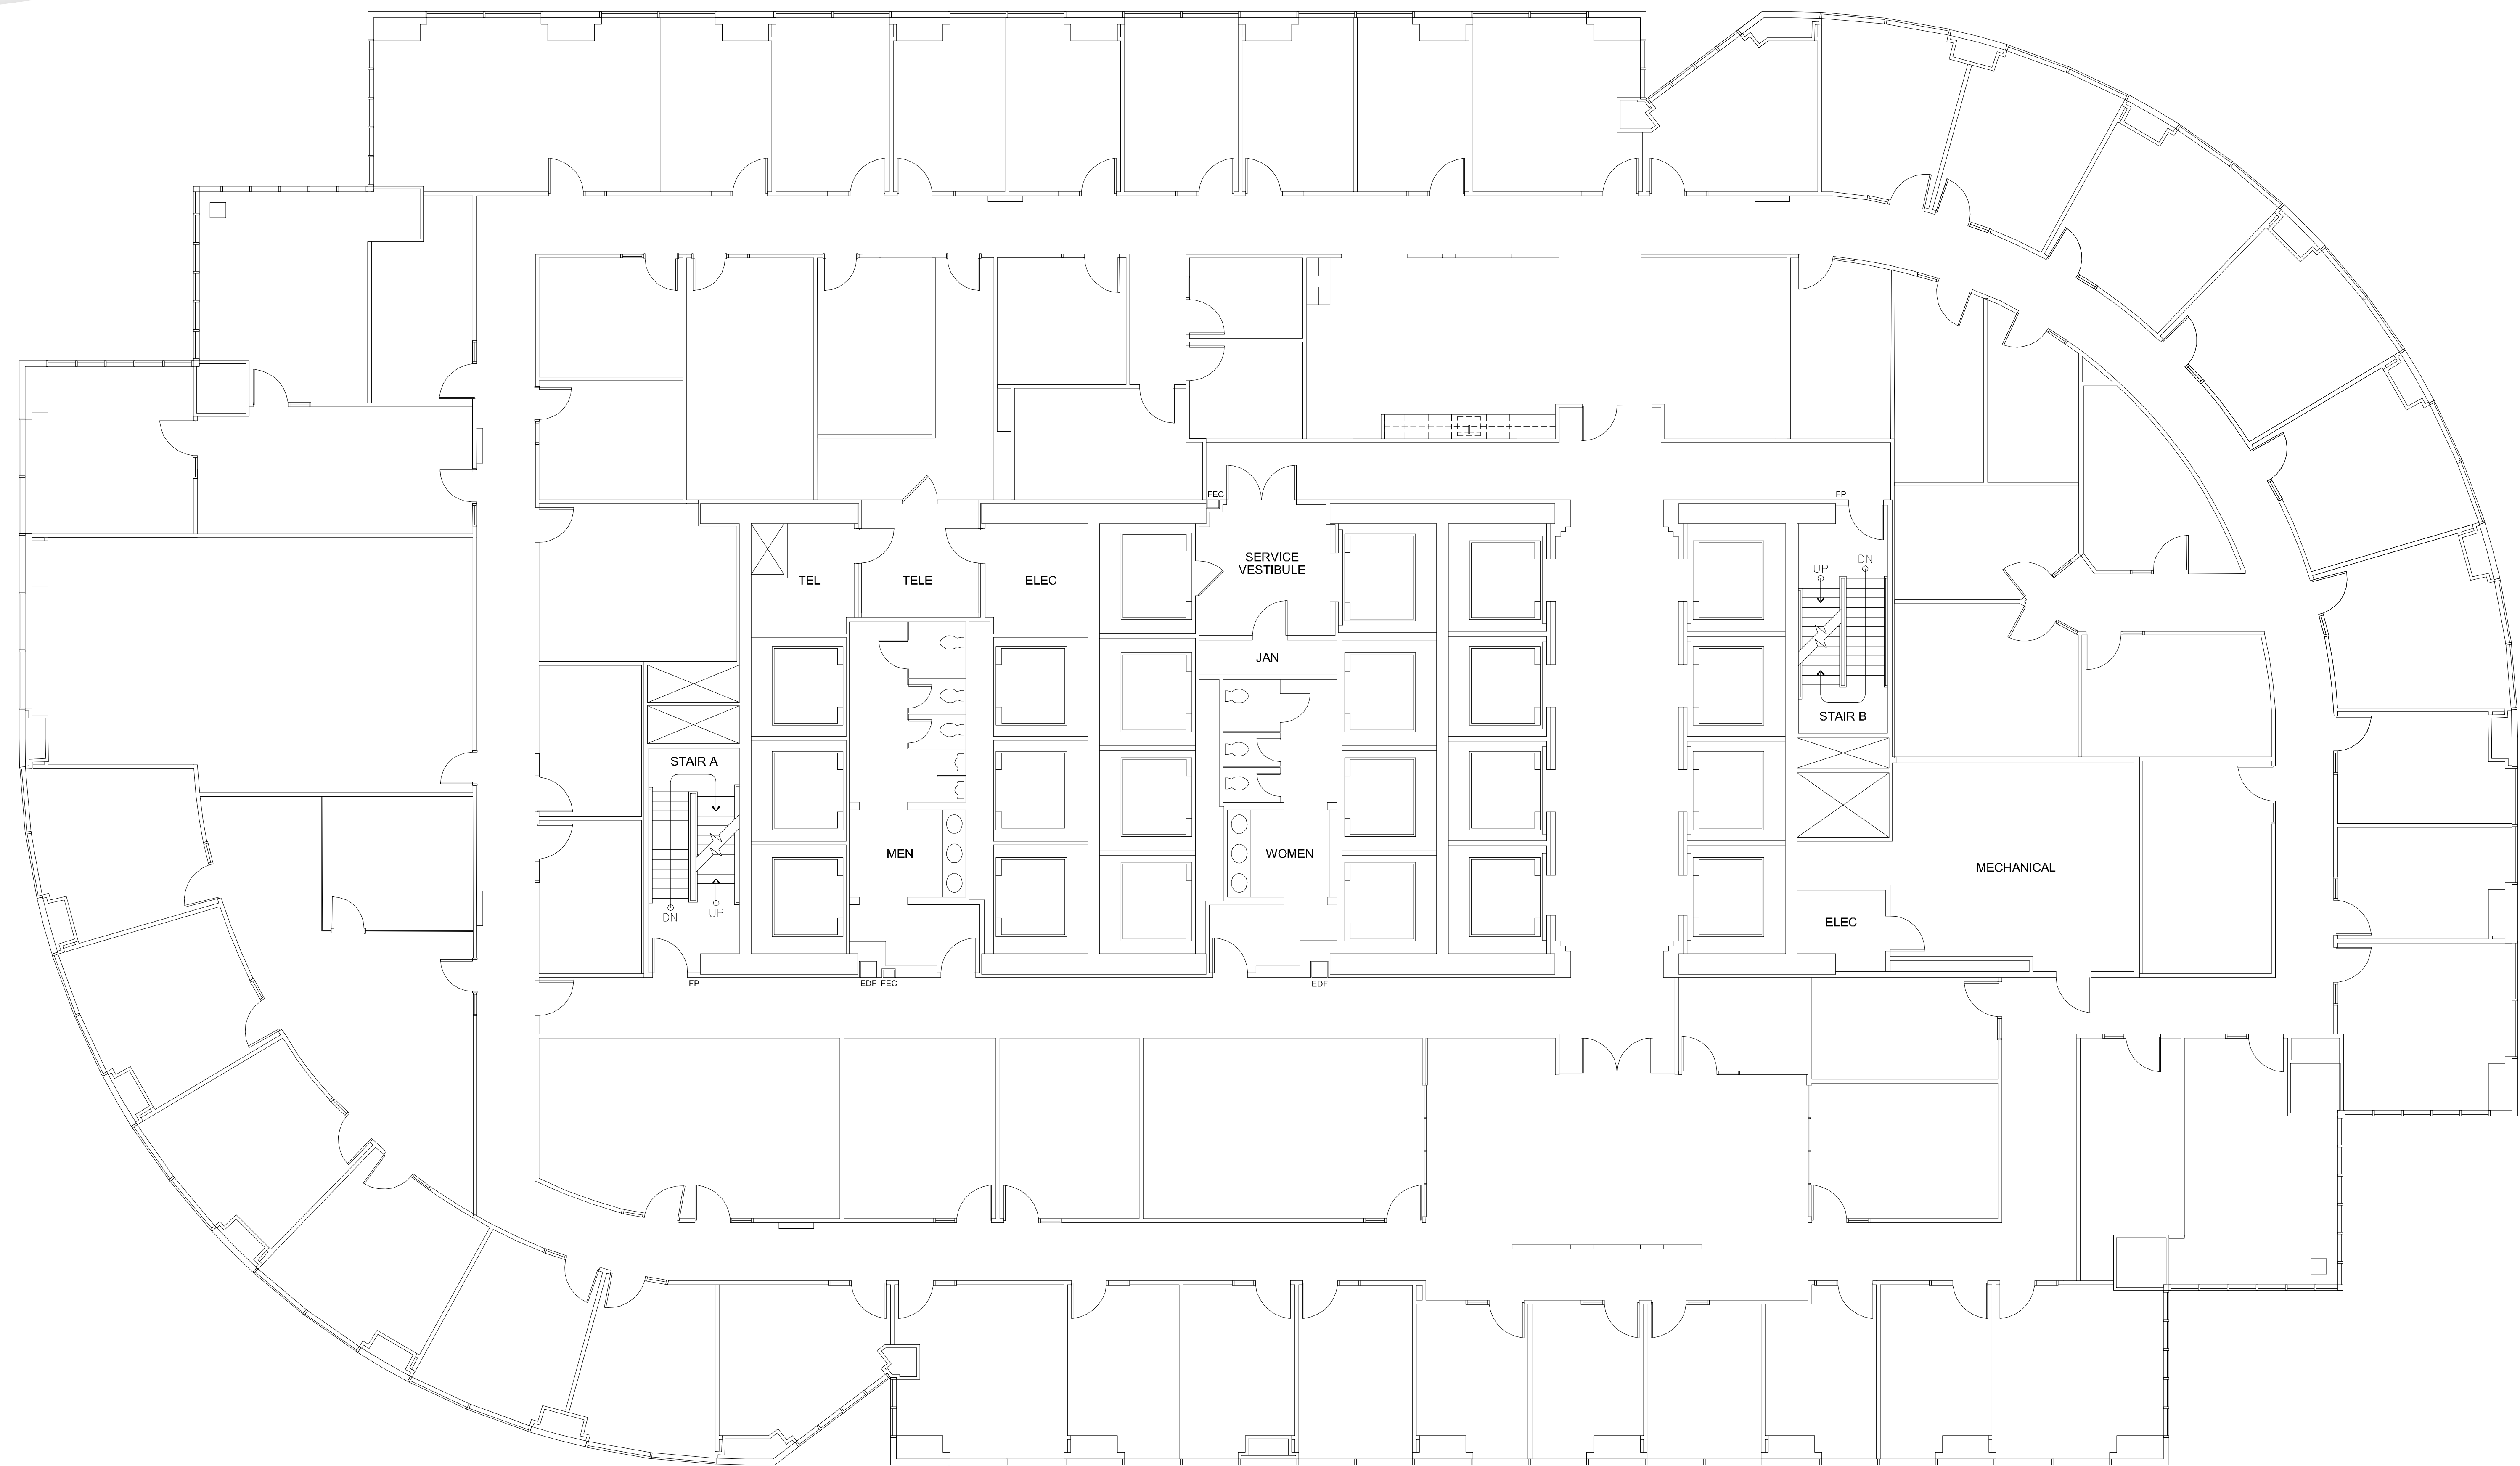

# SAN FELIPE PLAZA

SUITE 1700 22,689 RSF

NORTH