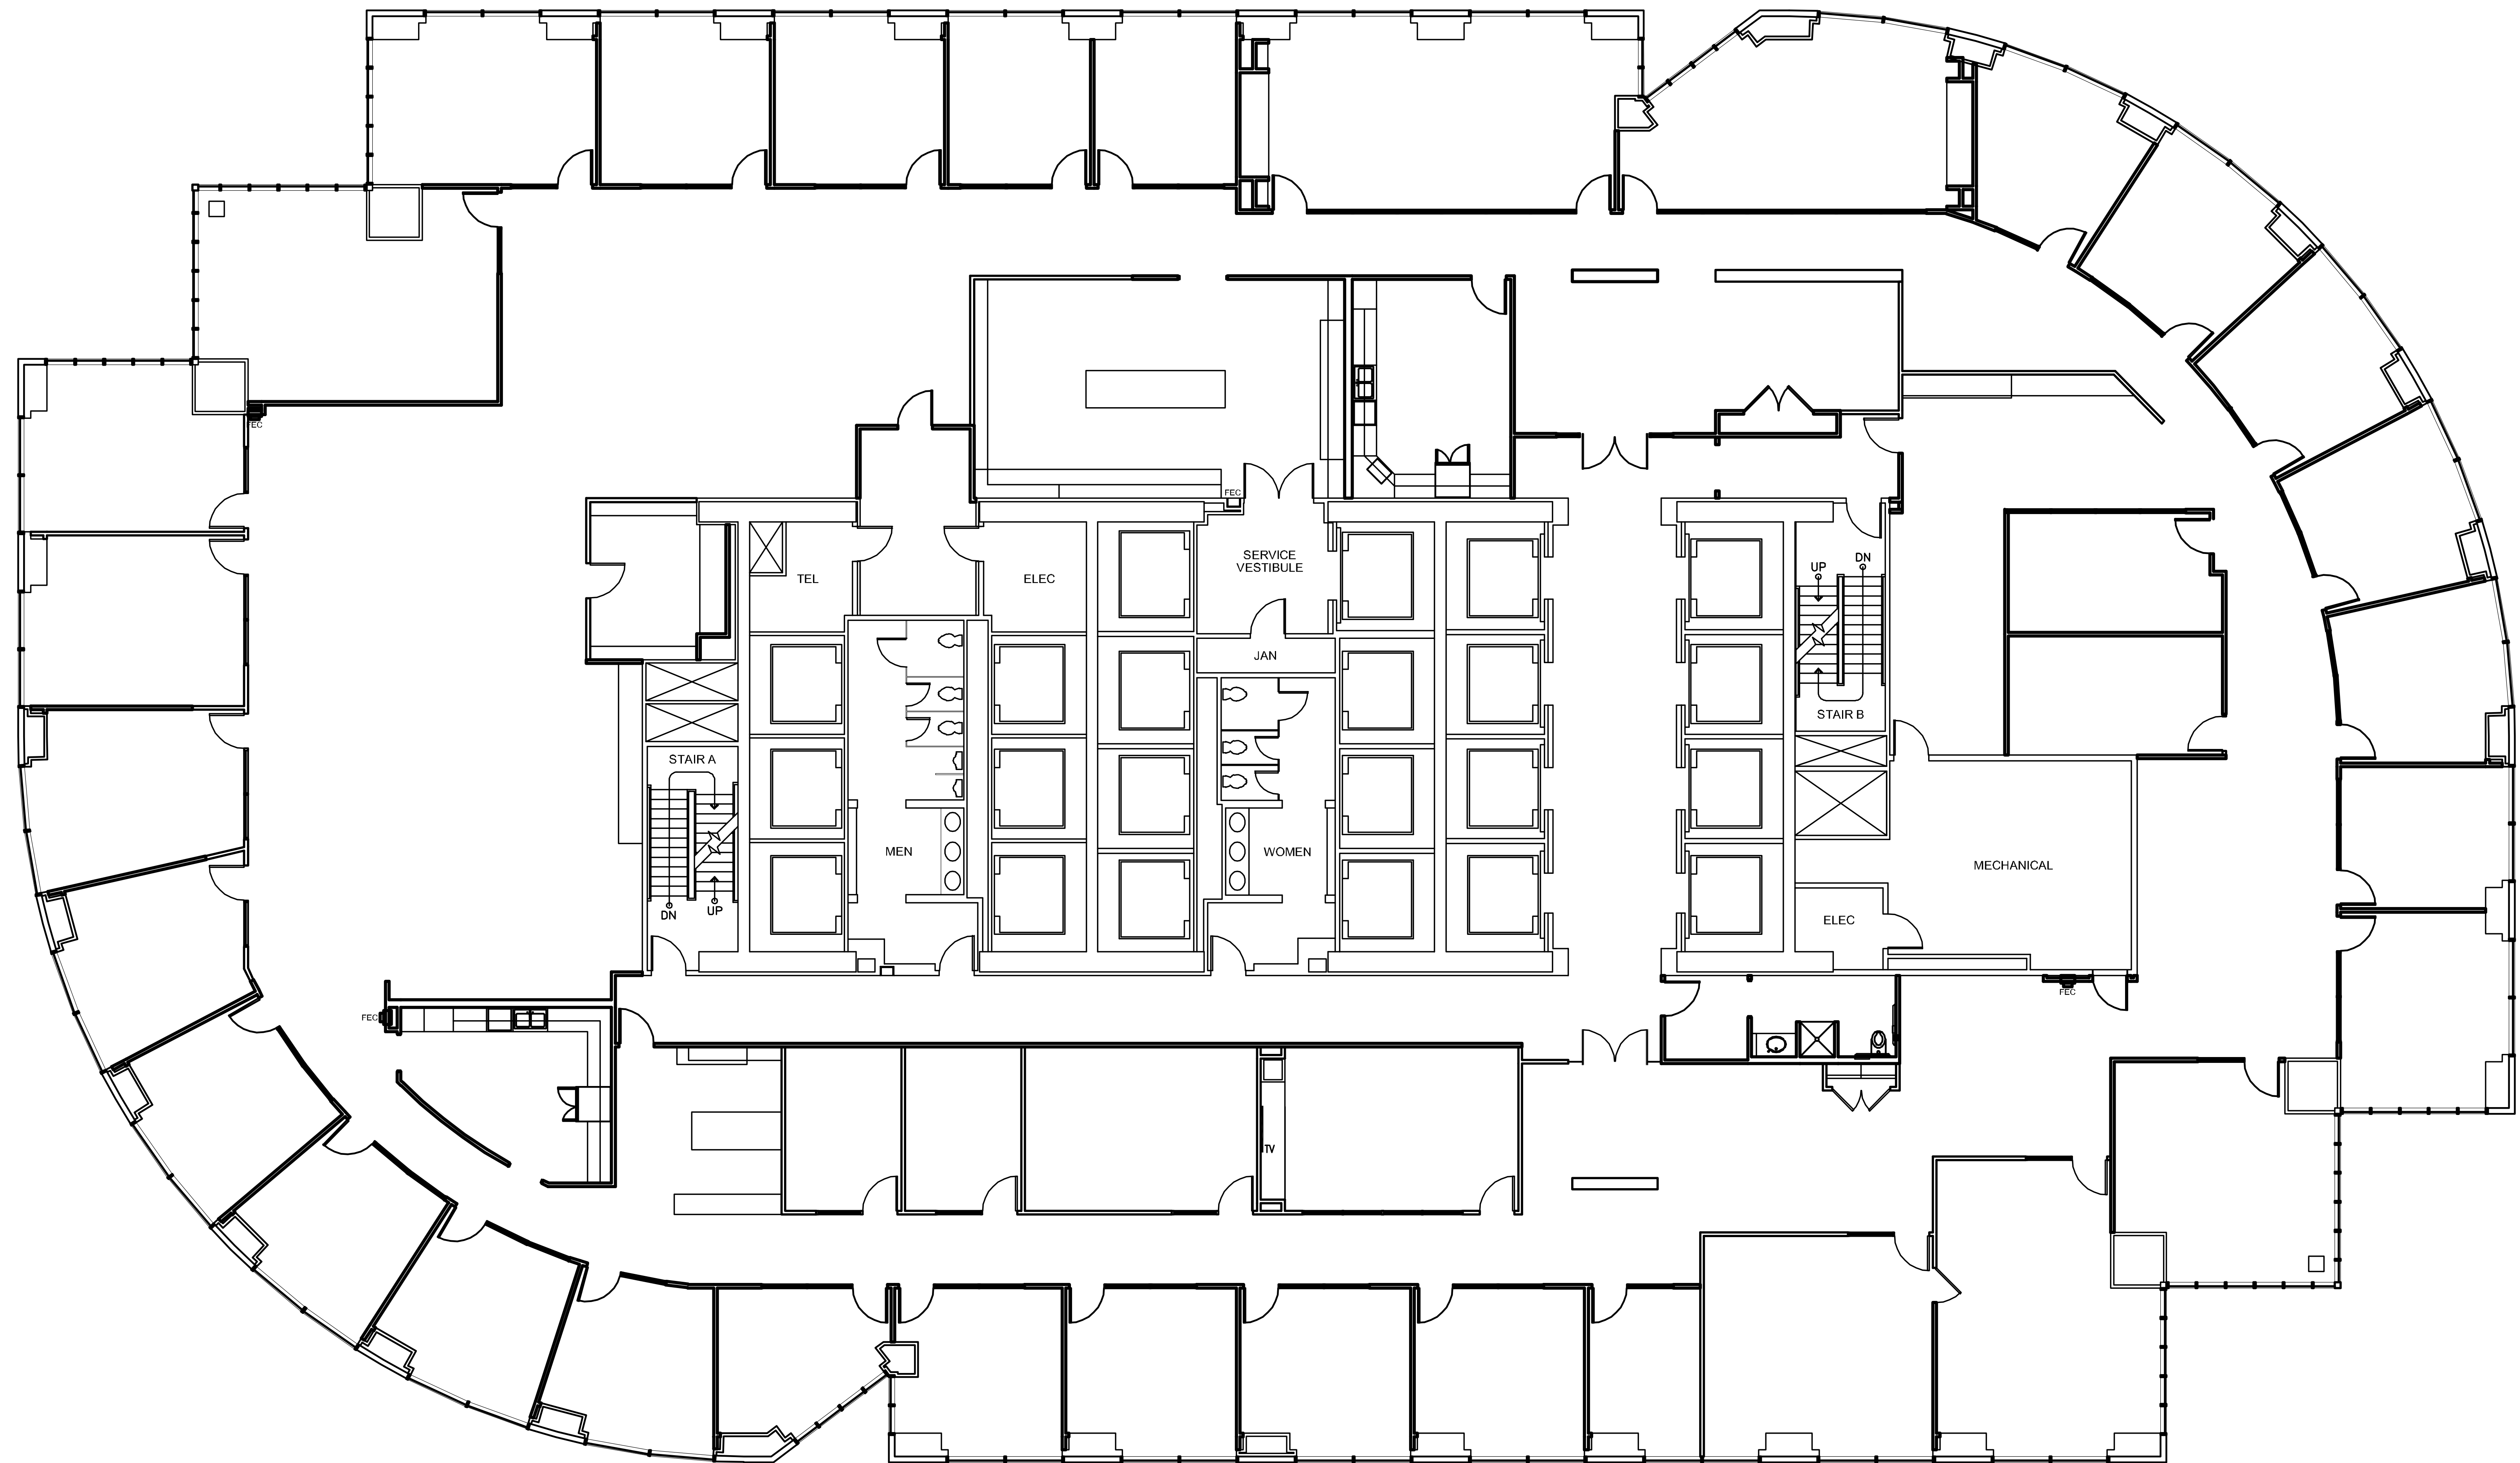

# SAN FELIPE PLAZA

SUITE 1800 22,689 RSF

NORTH