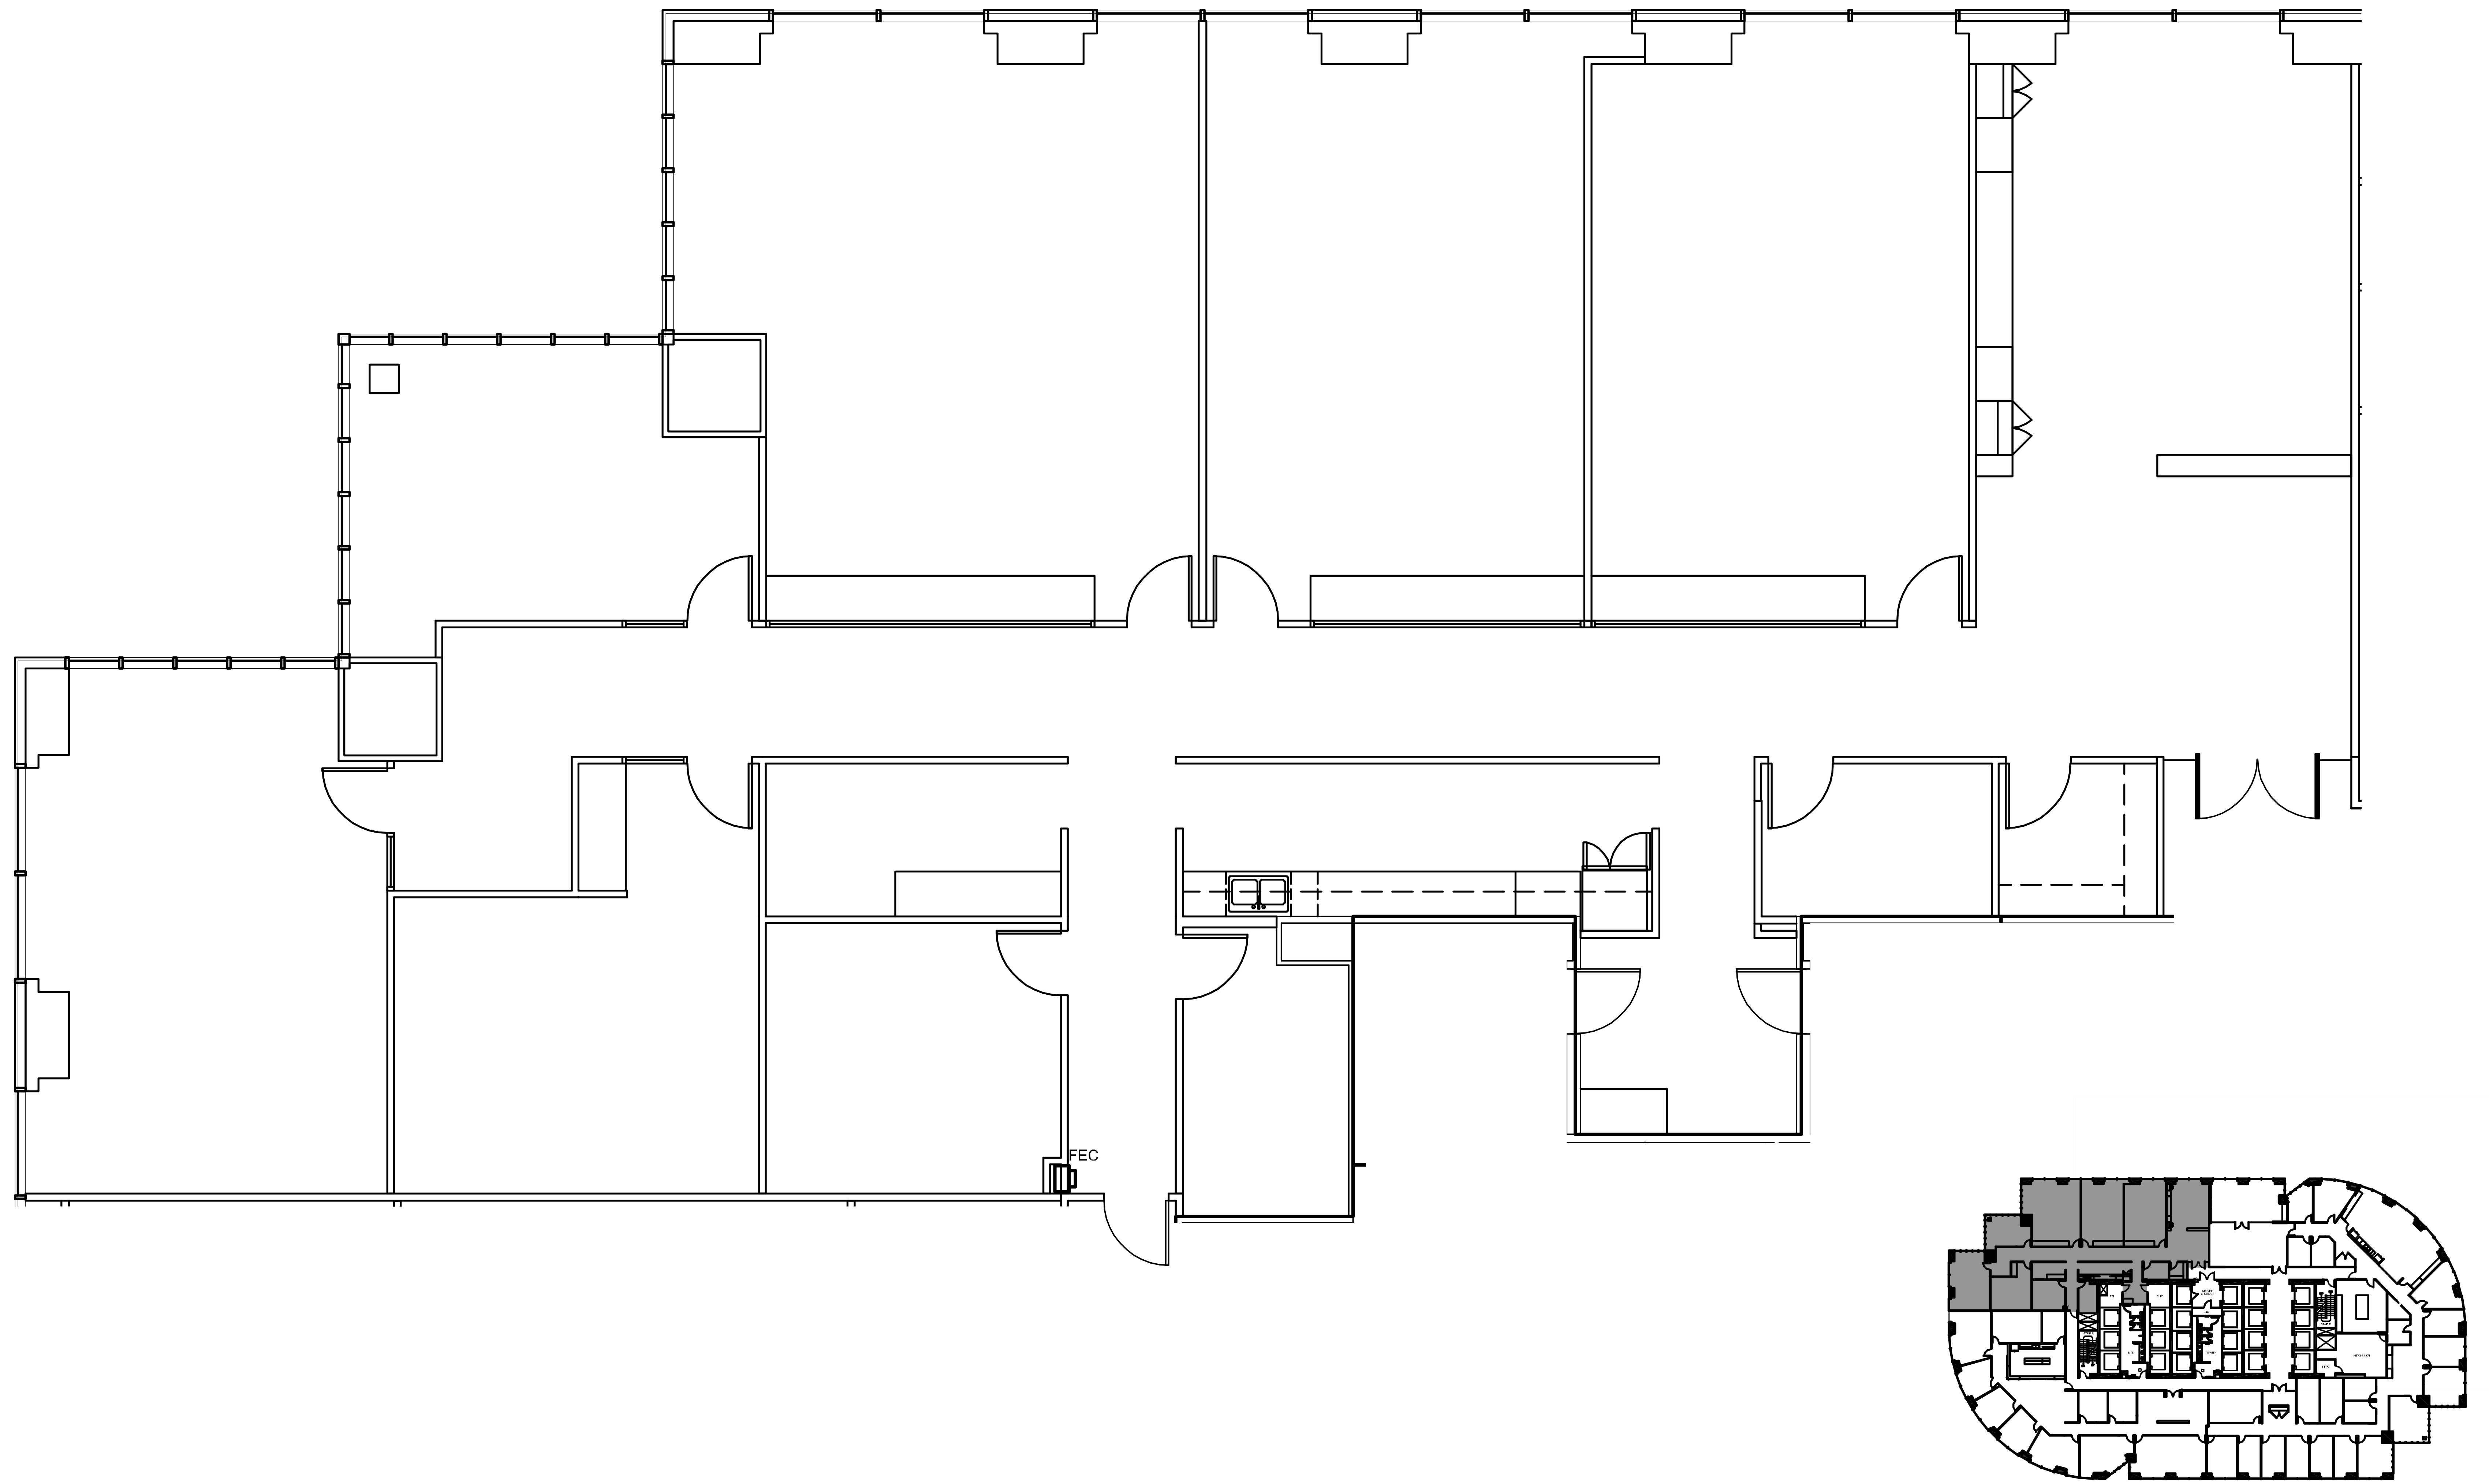

# SAN FELIPE PLAZA

SUITE 1900 6,235 RSF

NORTH