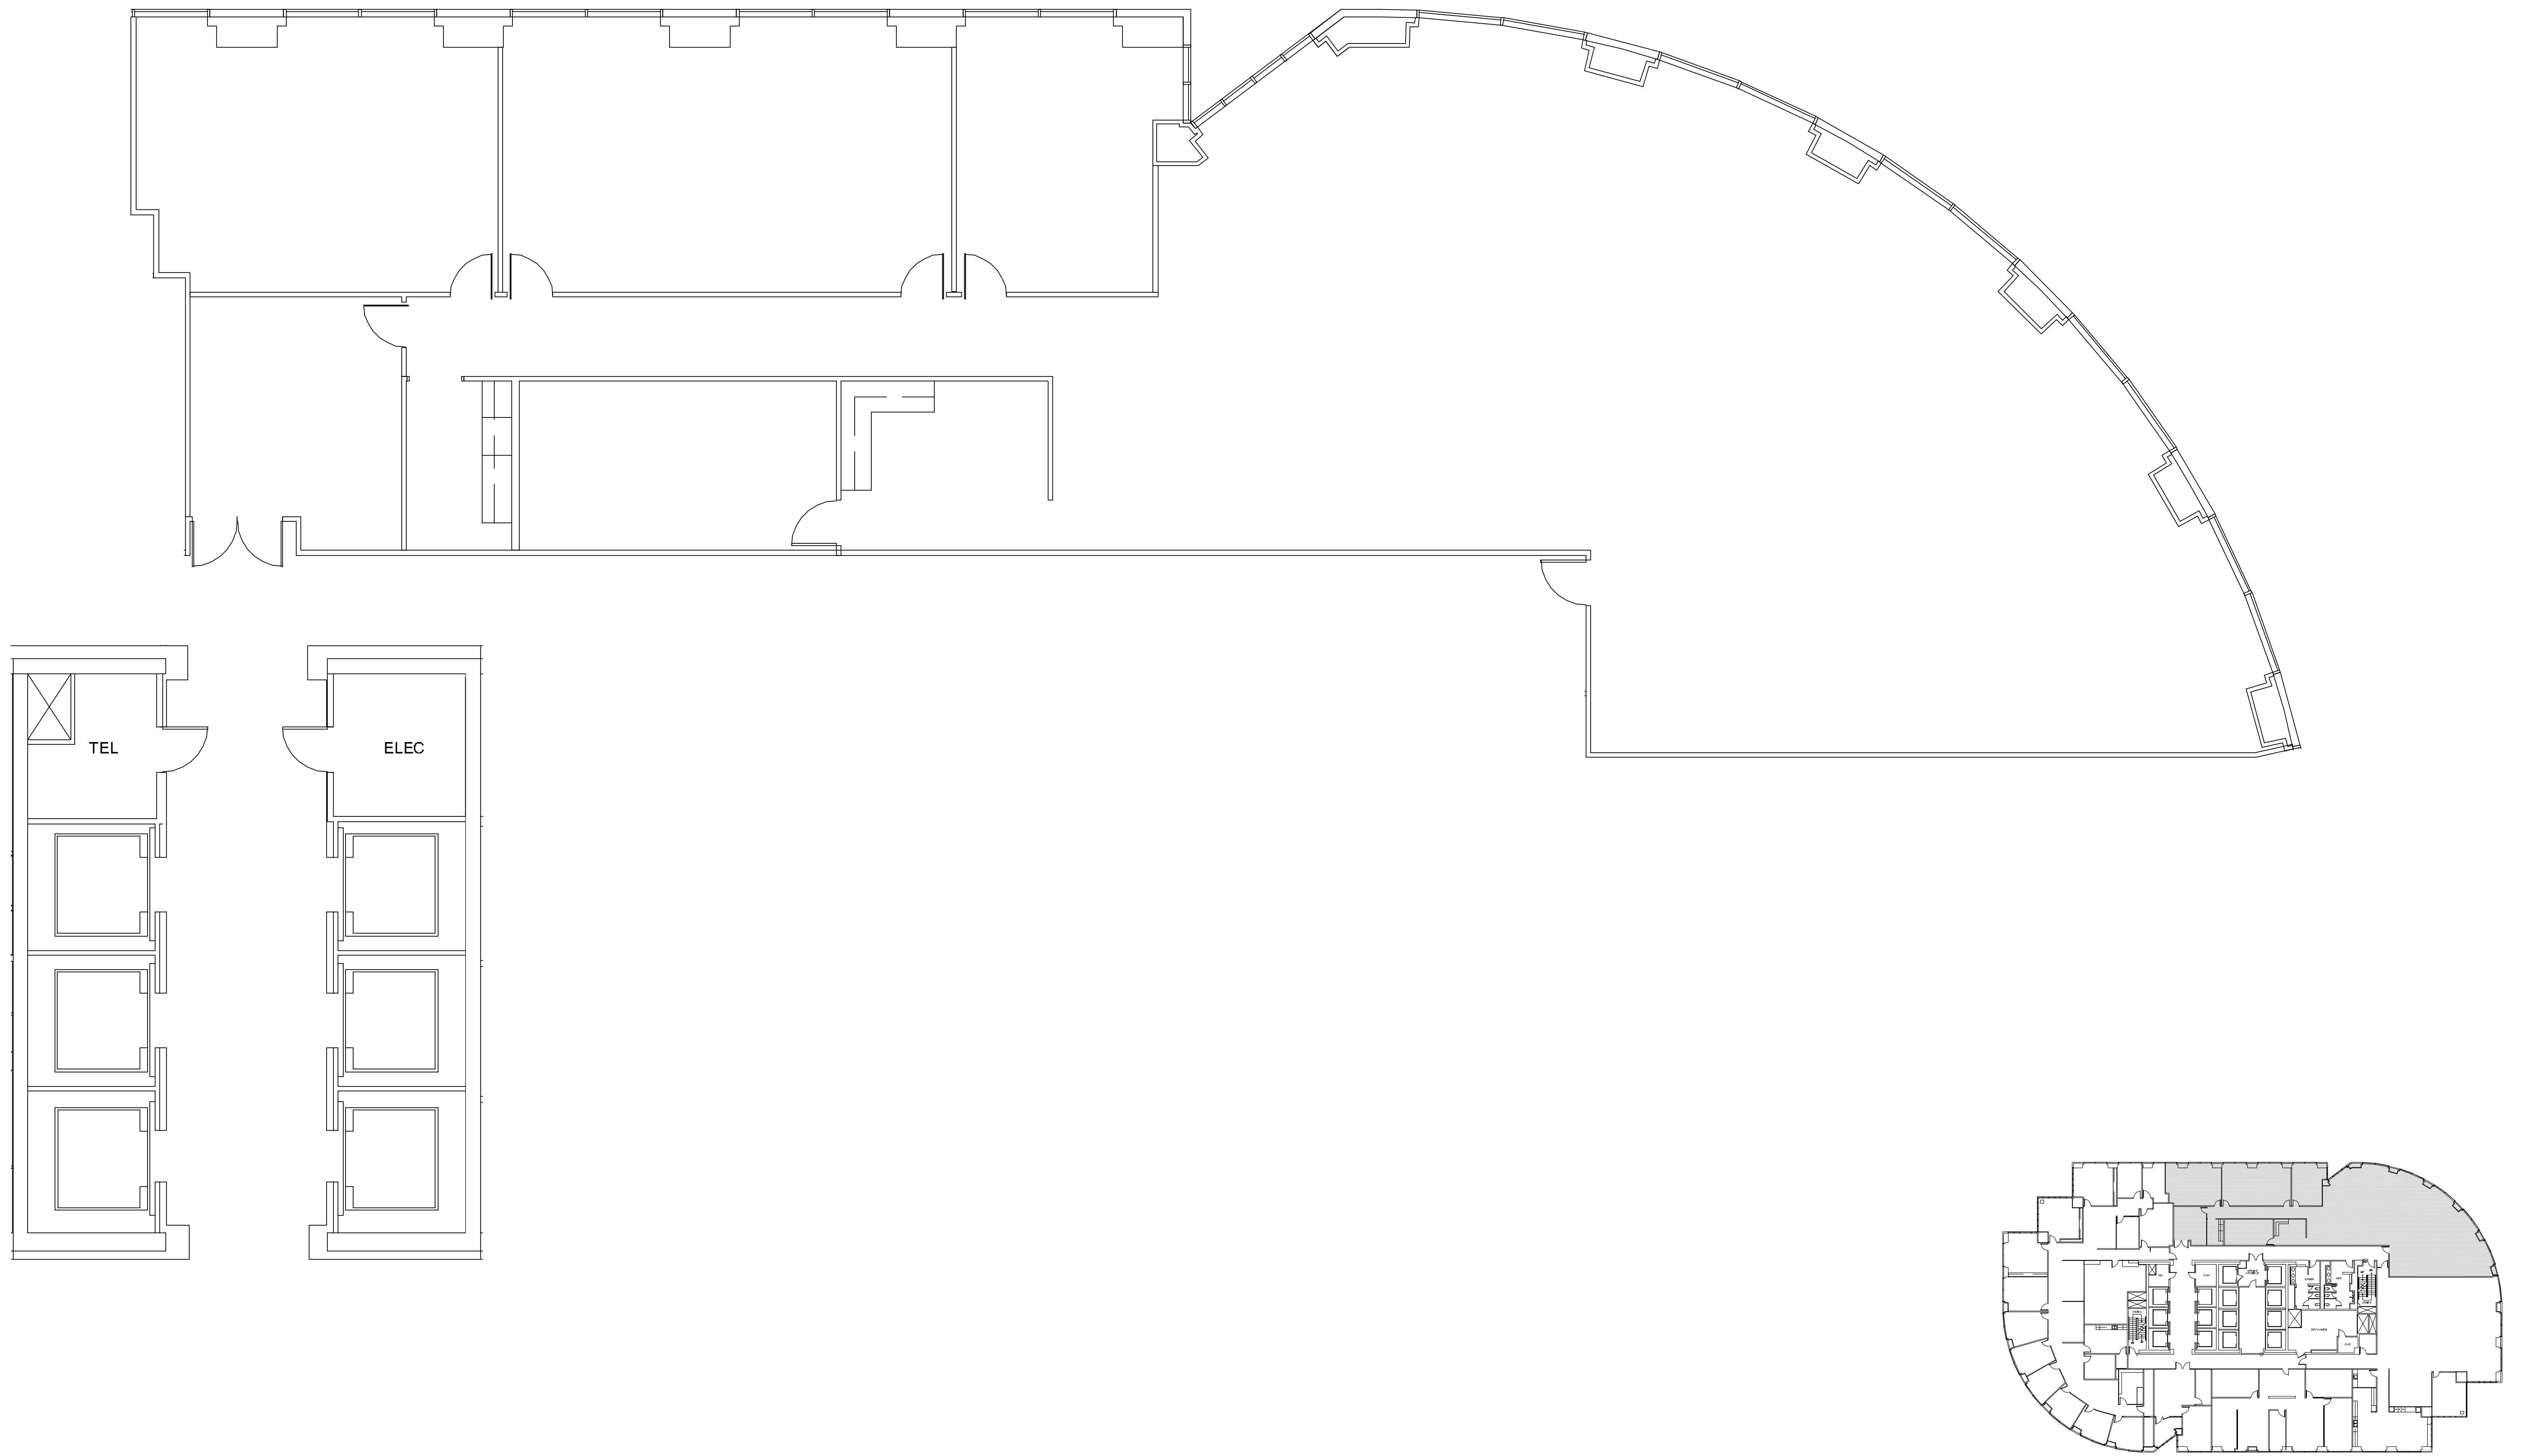

# SAN FELIPE PLAZA

SUITE 2325 6,143 RSF

NORTH