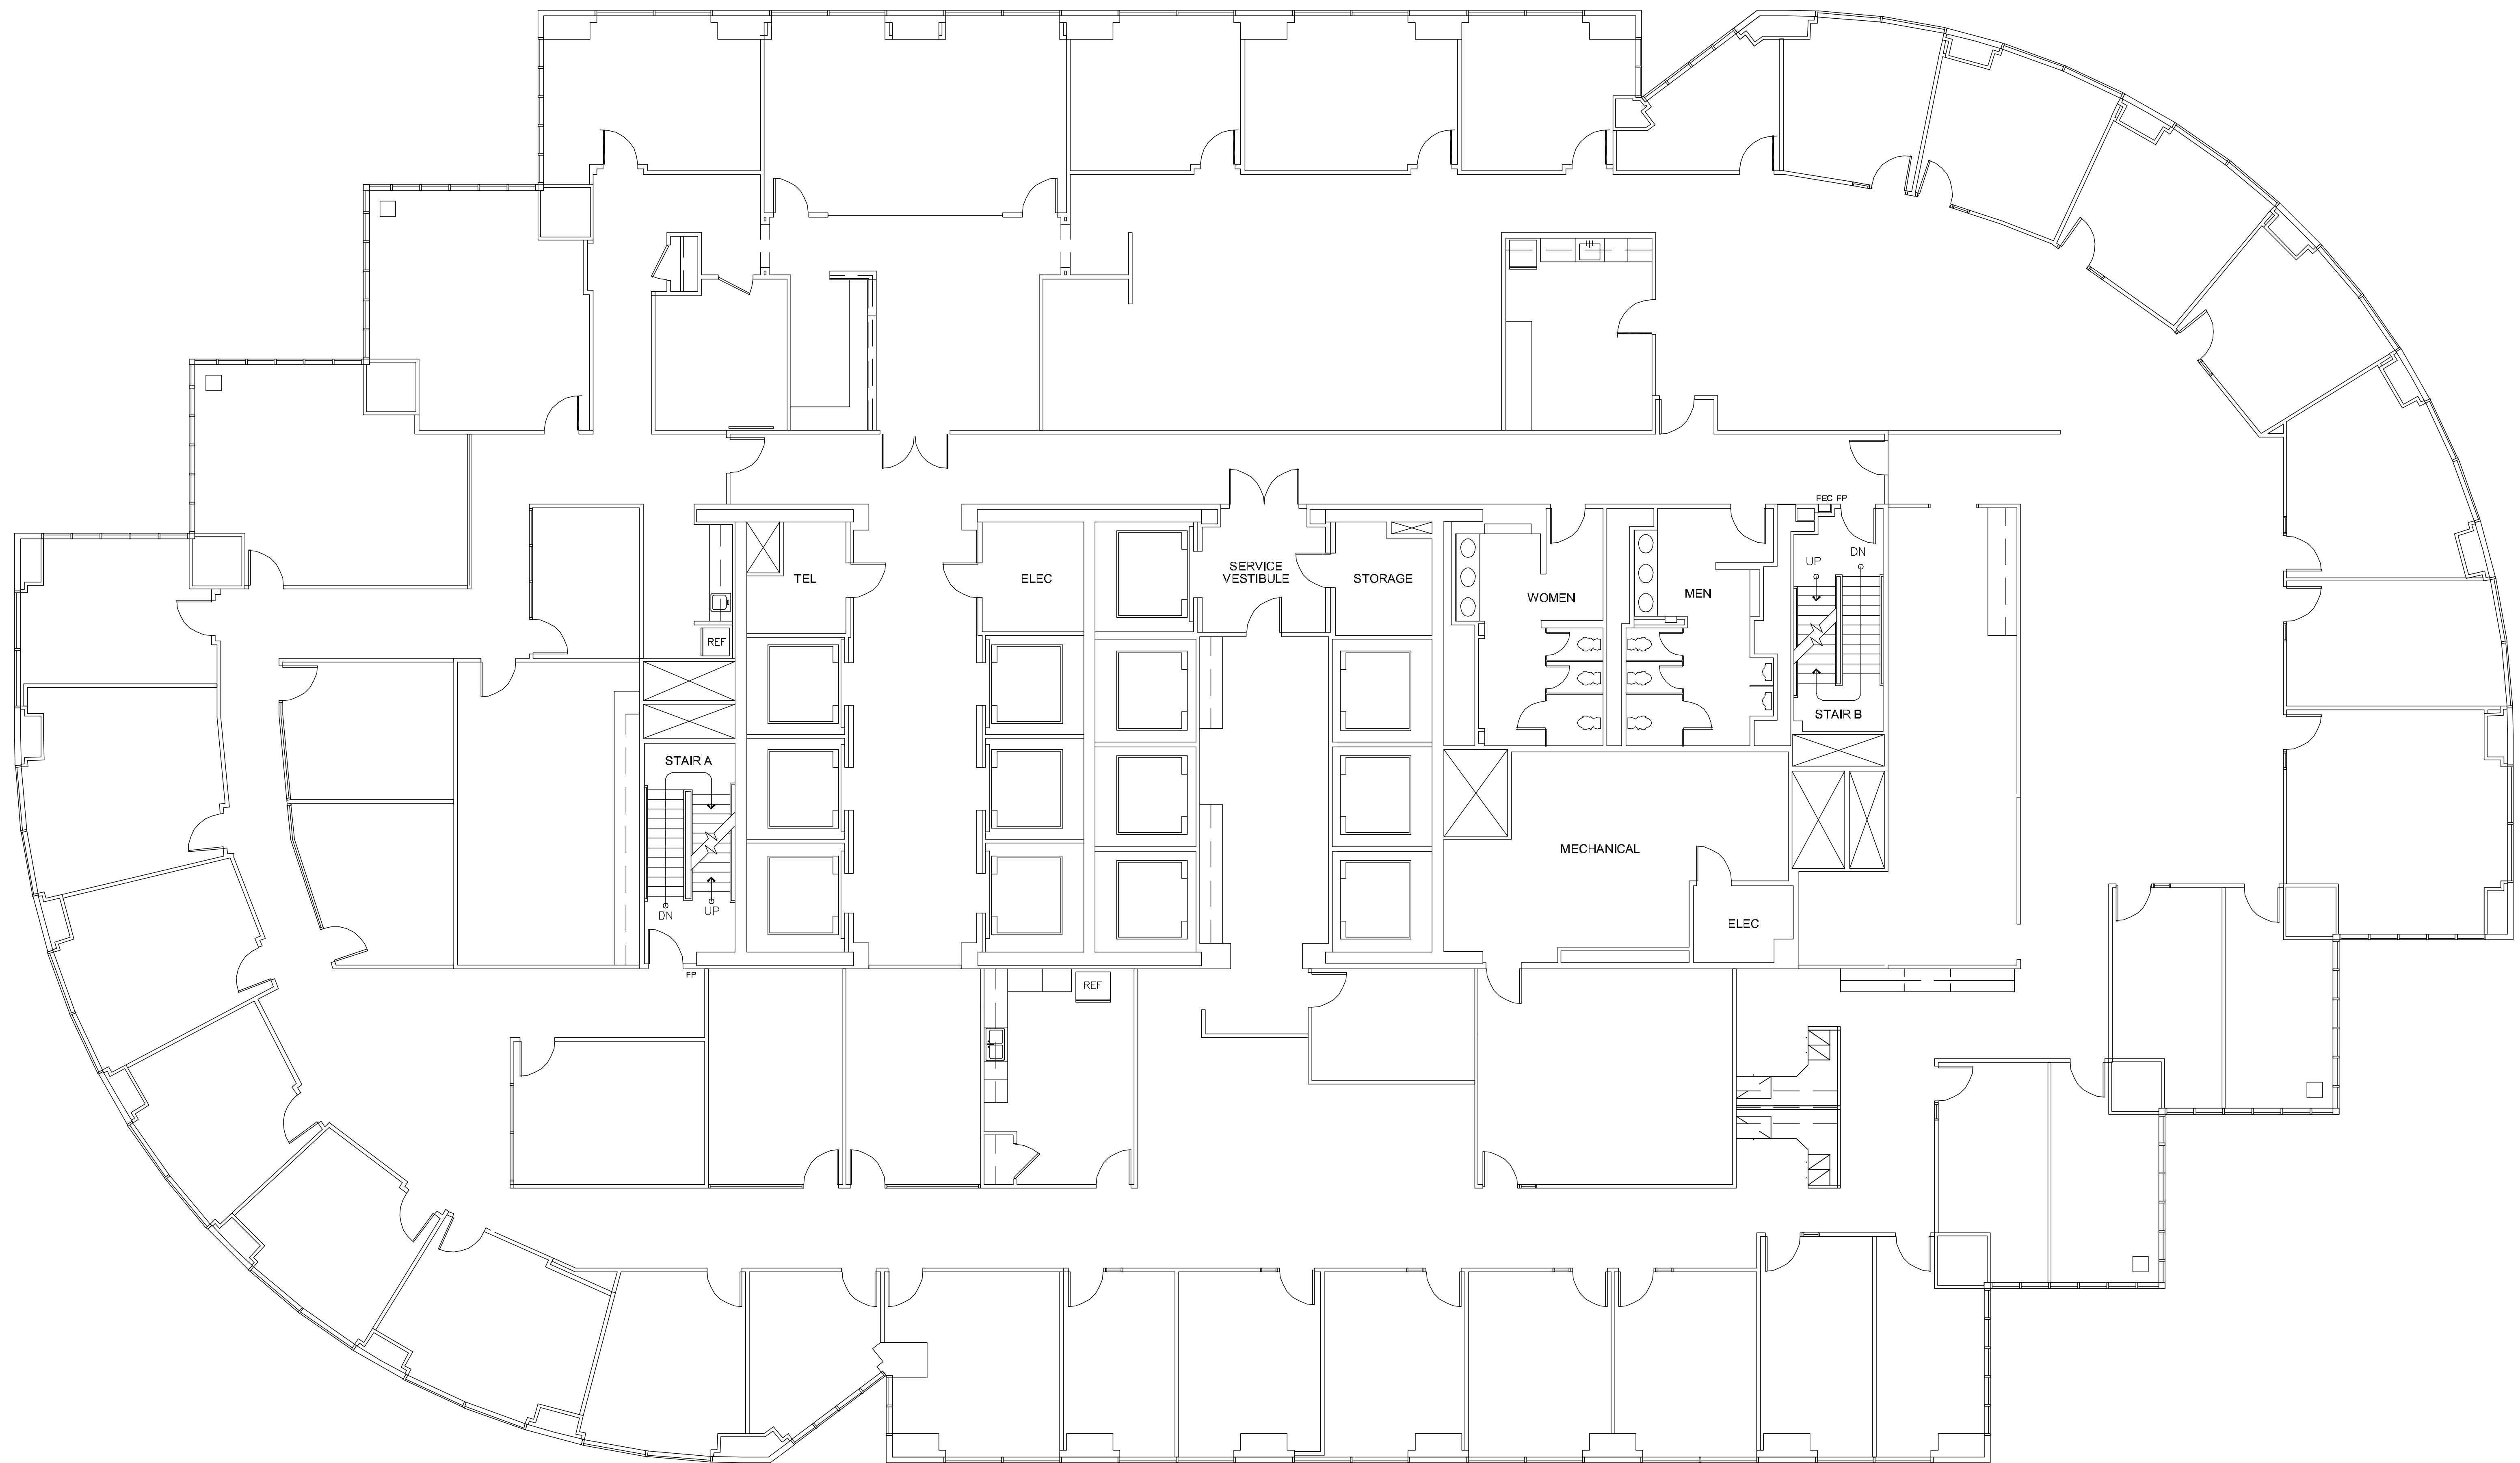

SAN FELIPE PLAZA

SUITE 3000 21,495 RSF

NORTH