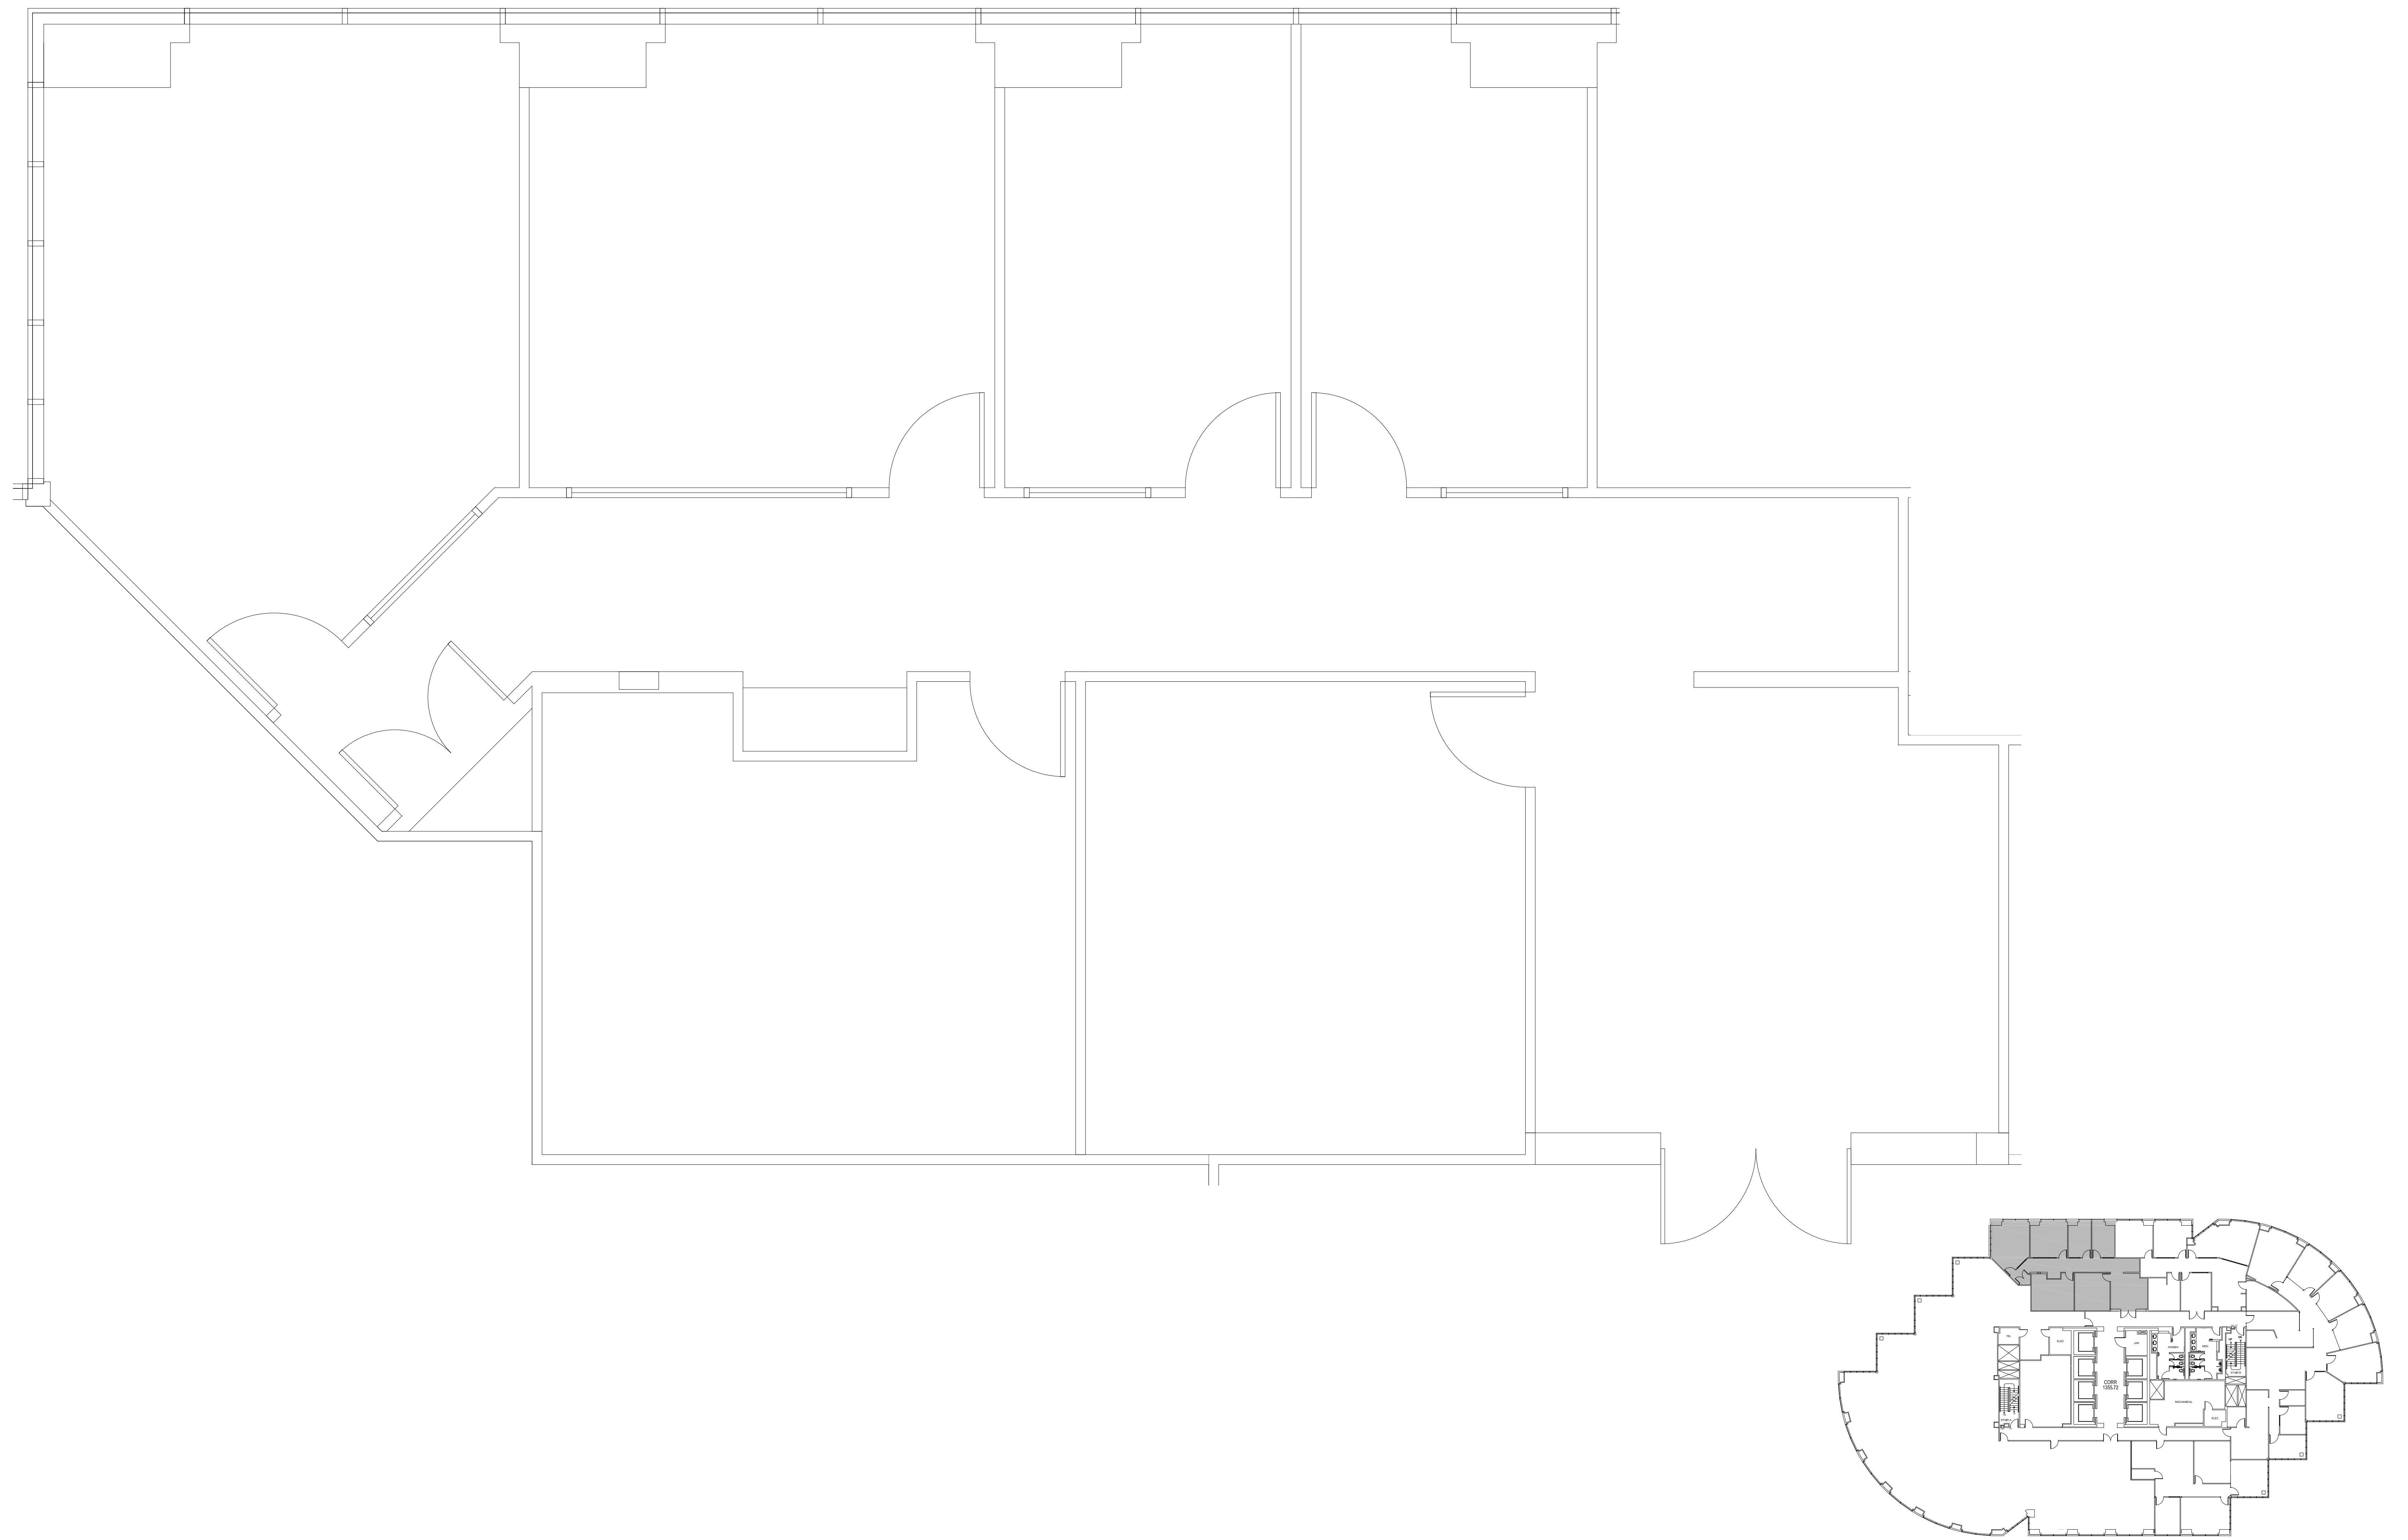

# SAN FELIPE PLAZA

SUITE 4120 2,193 RSF

NORTH