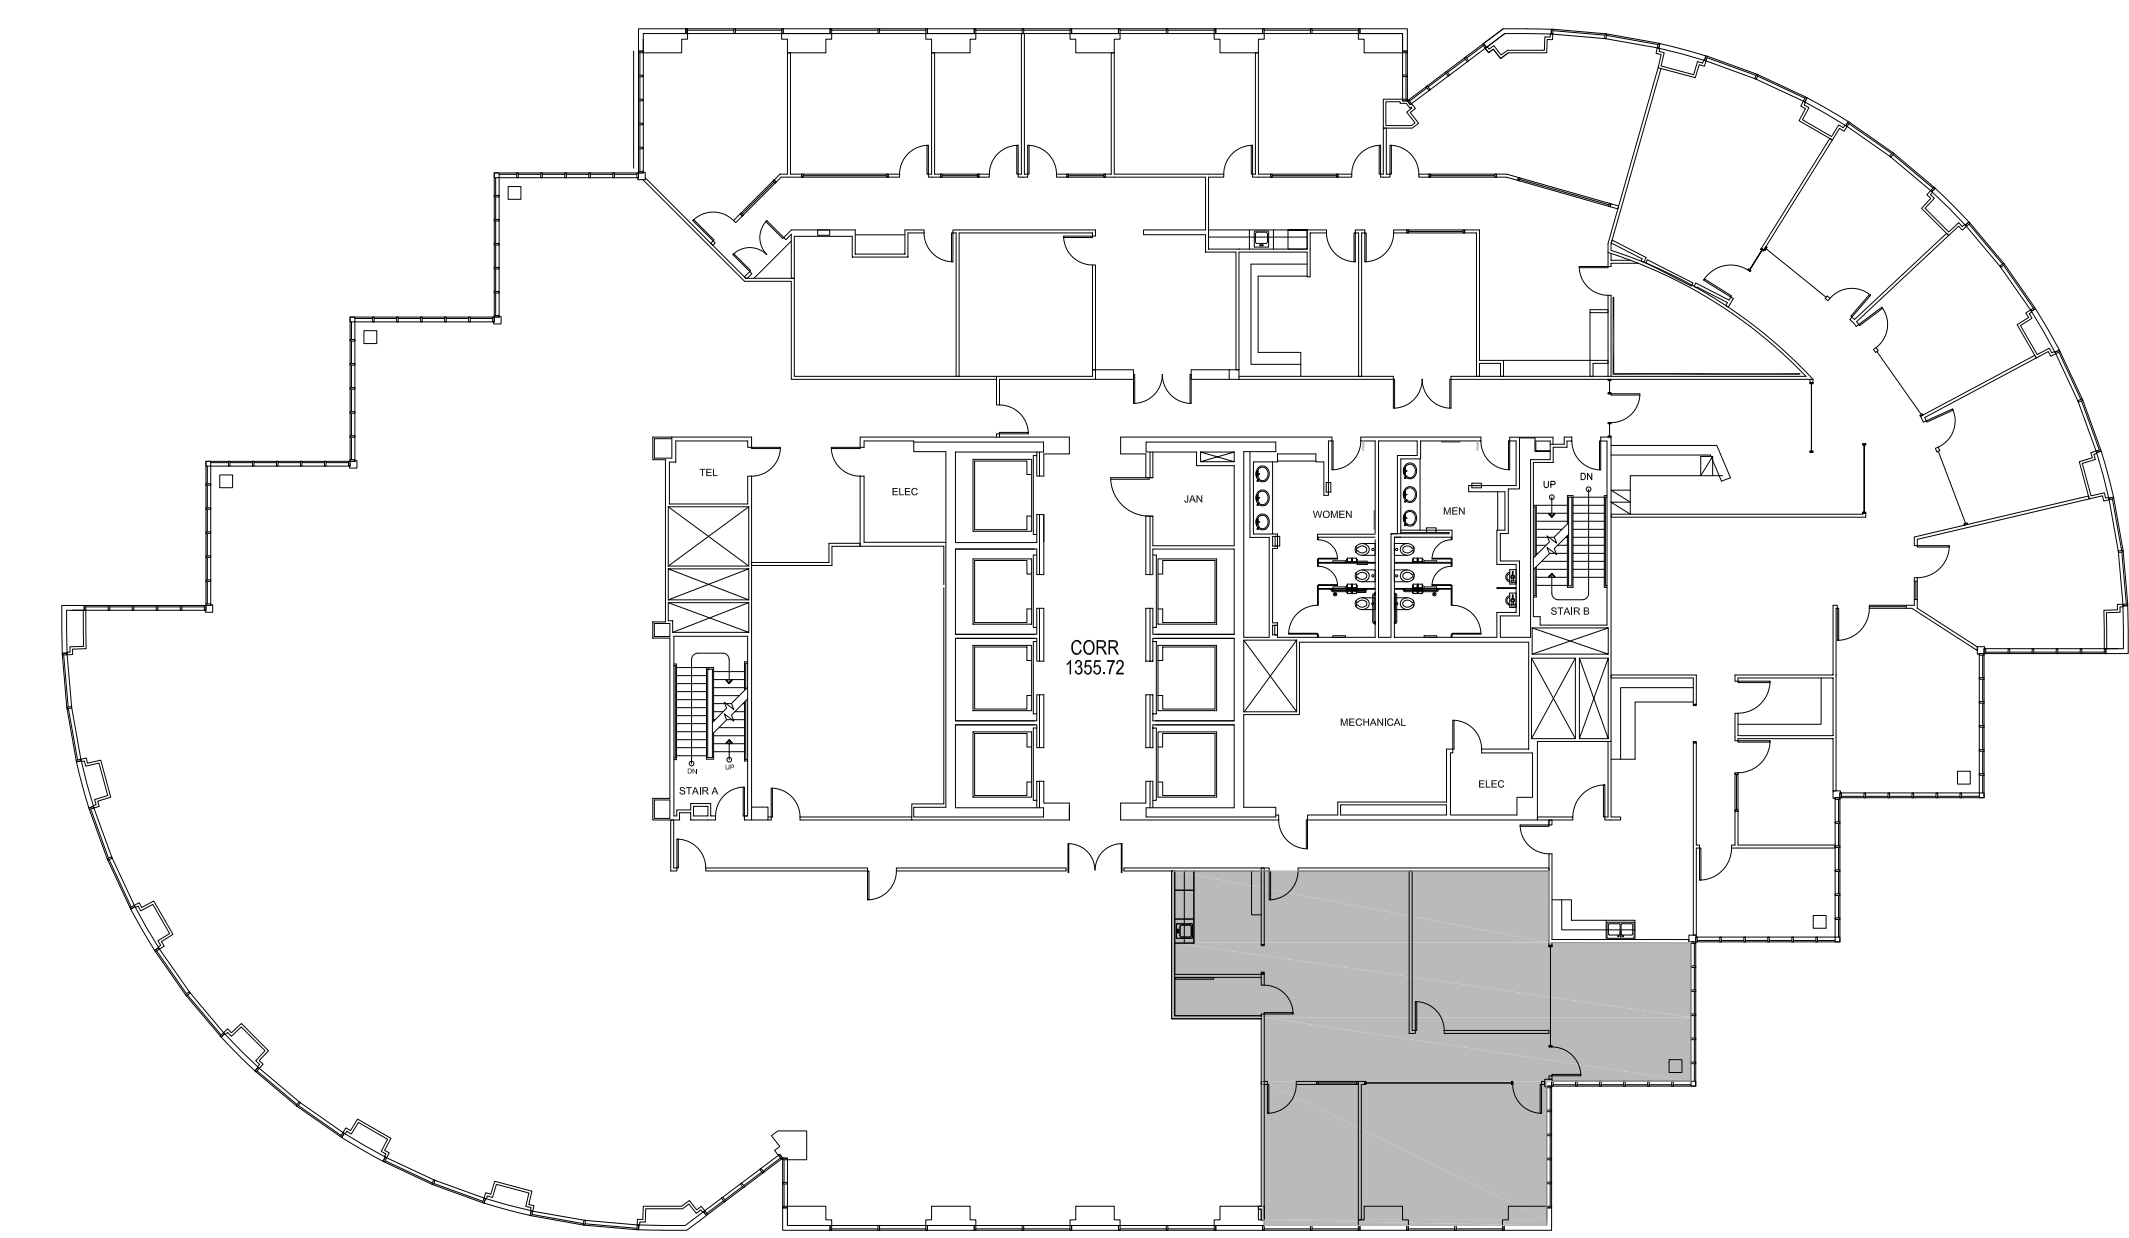

# SAN FELIPE PLAZA

SUITE 4160 1,805 RSF

NORTH