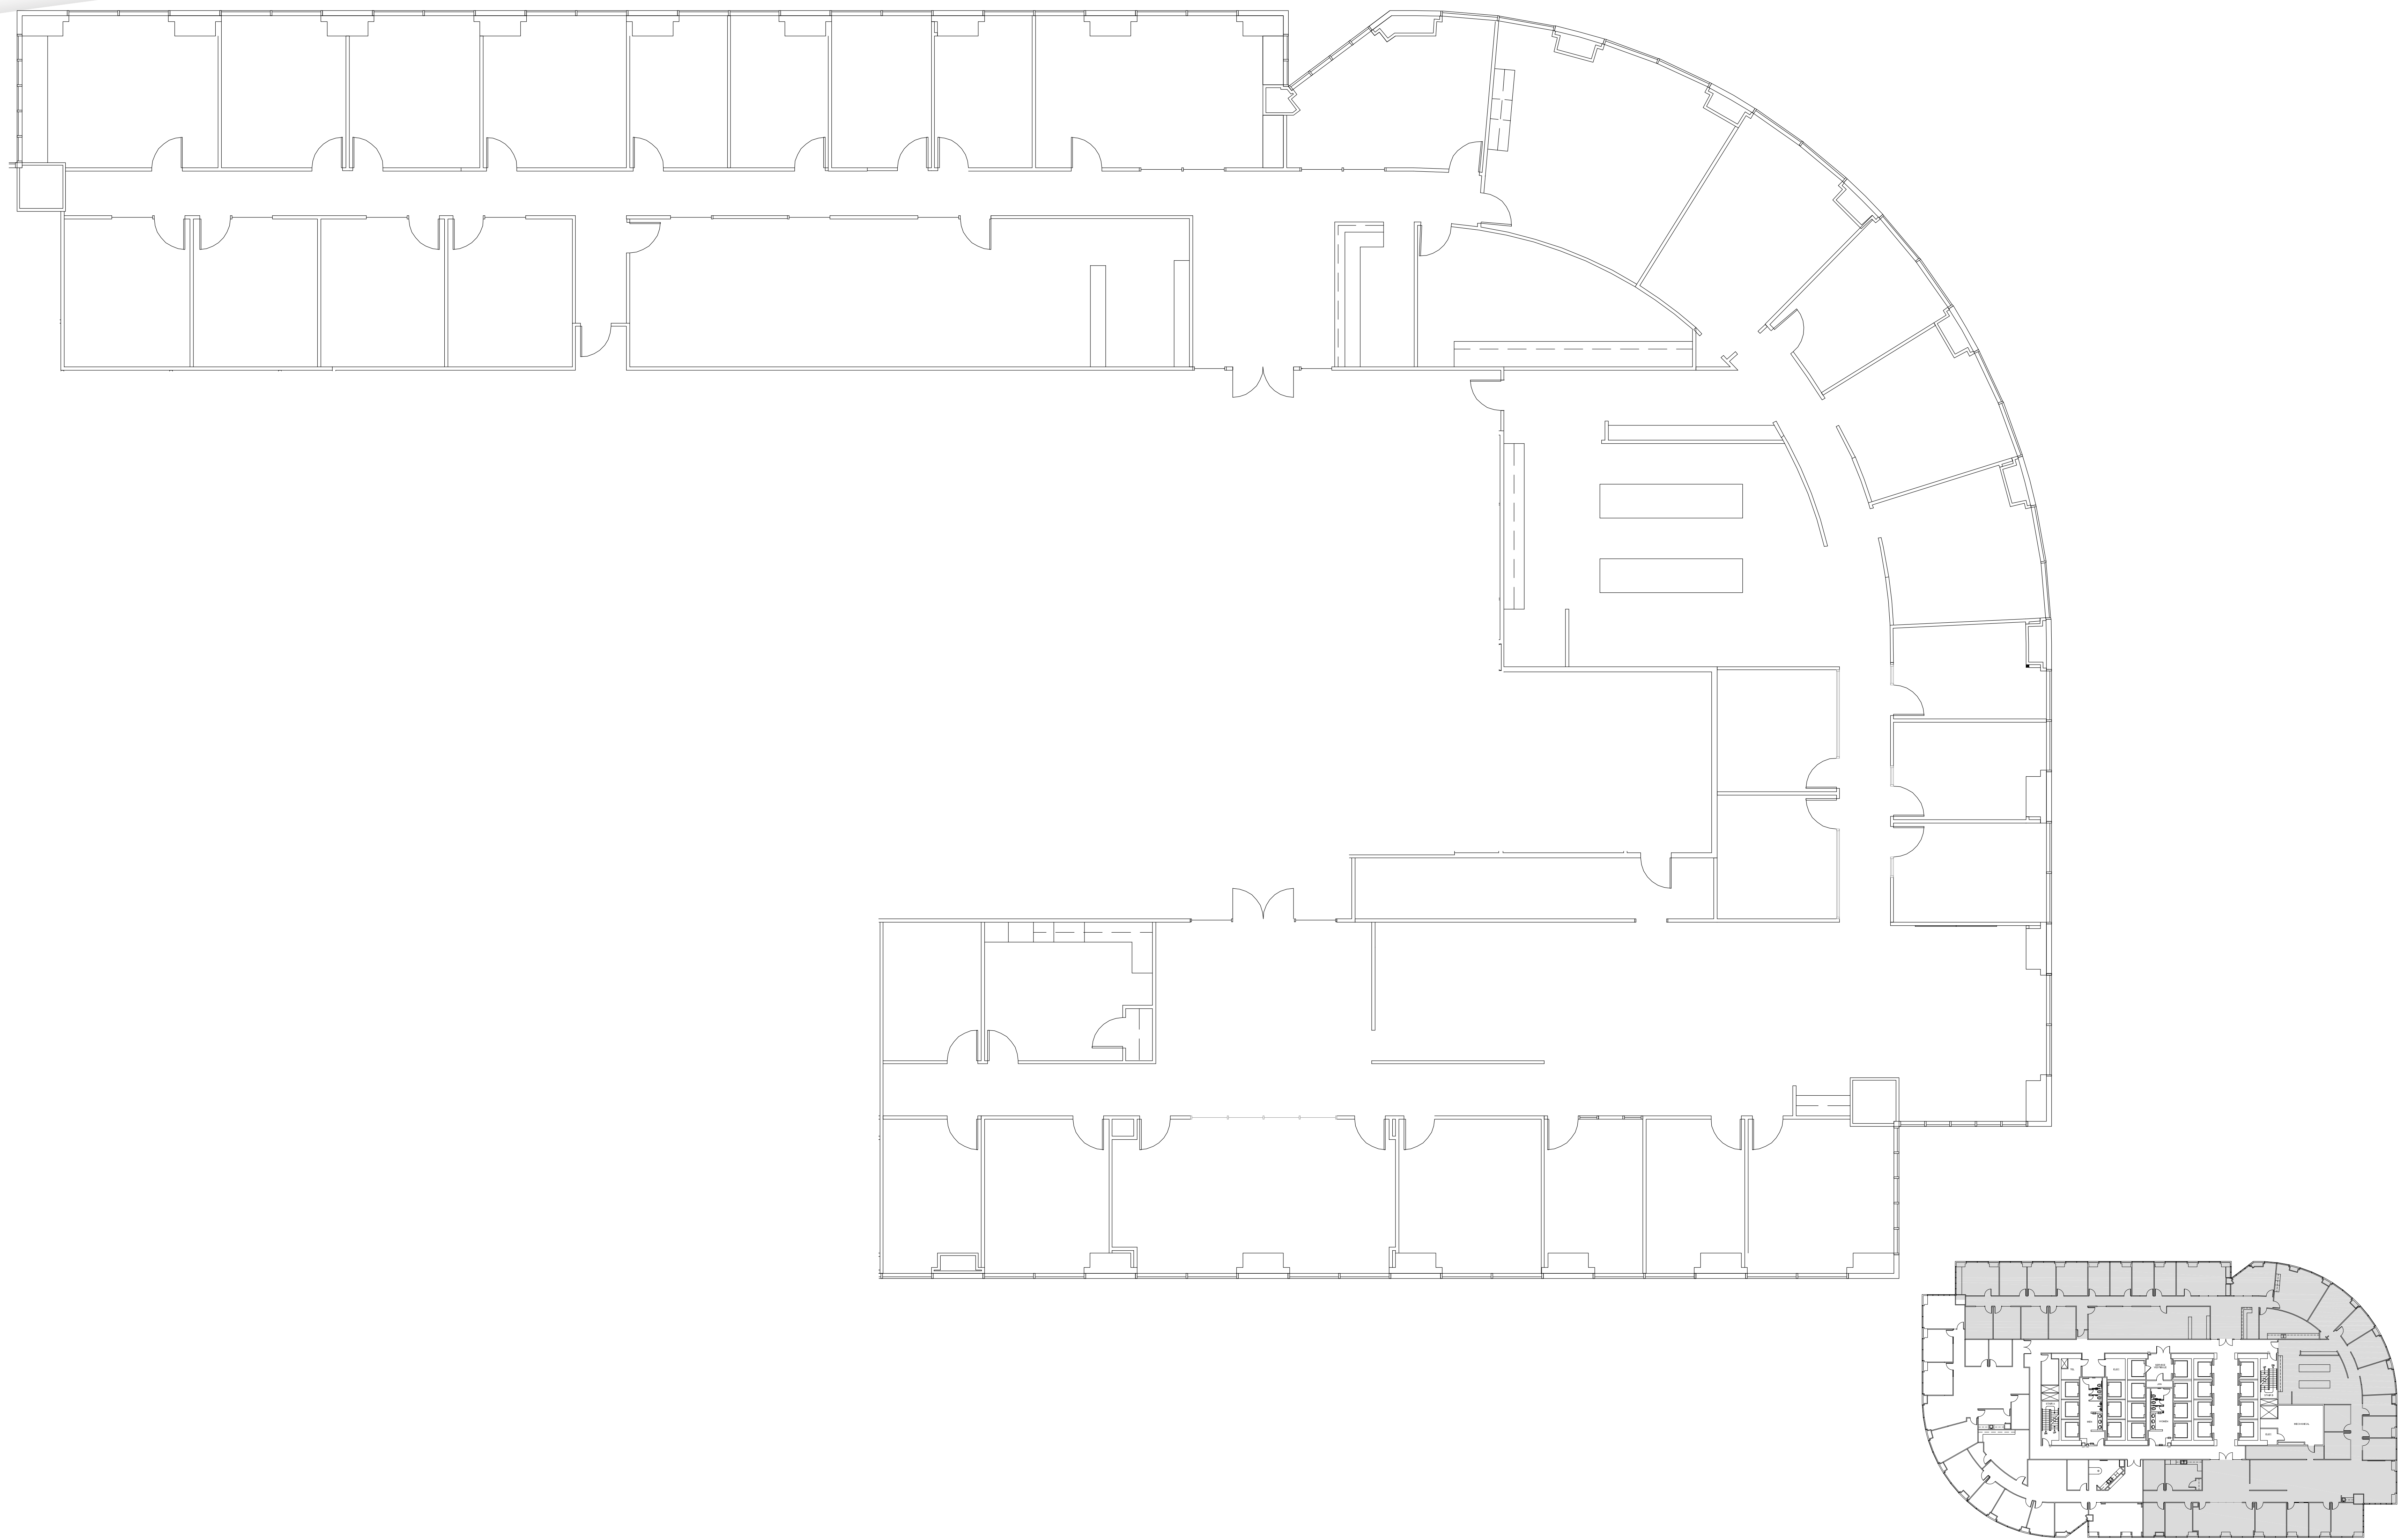

# SAN FELIPE PLAZA

SUITE 600 15,587 RSF

Operated by  PARKWAY 832.308.6055 | pky.com

NORTH