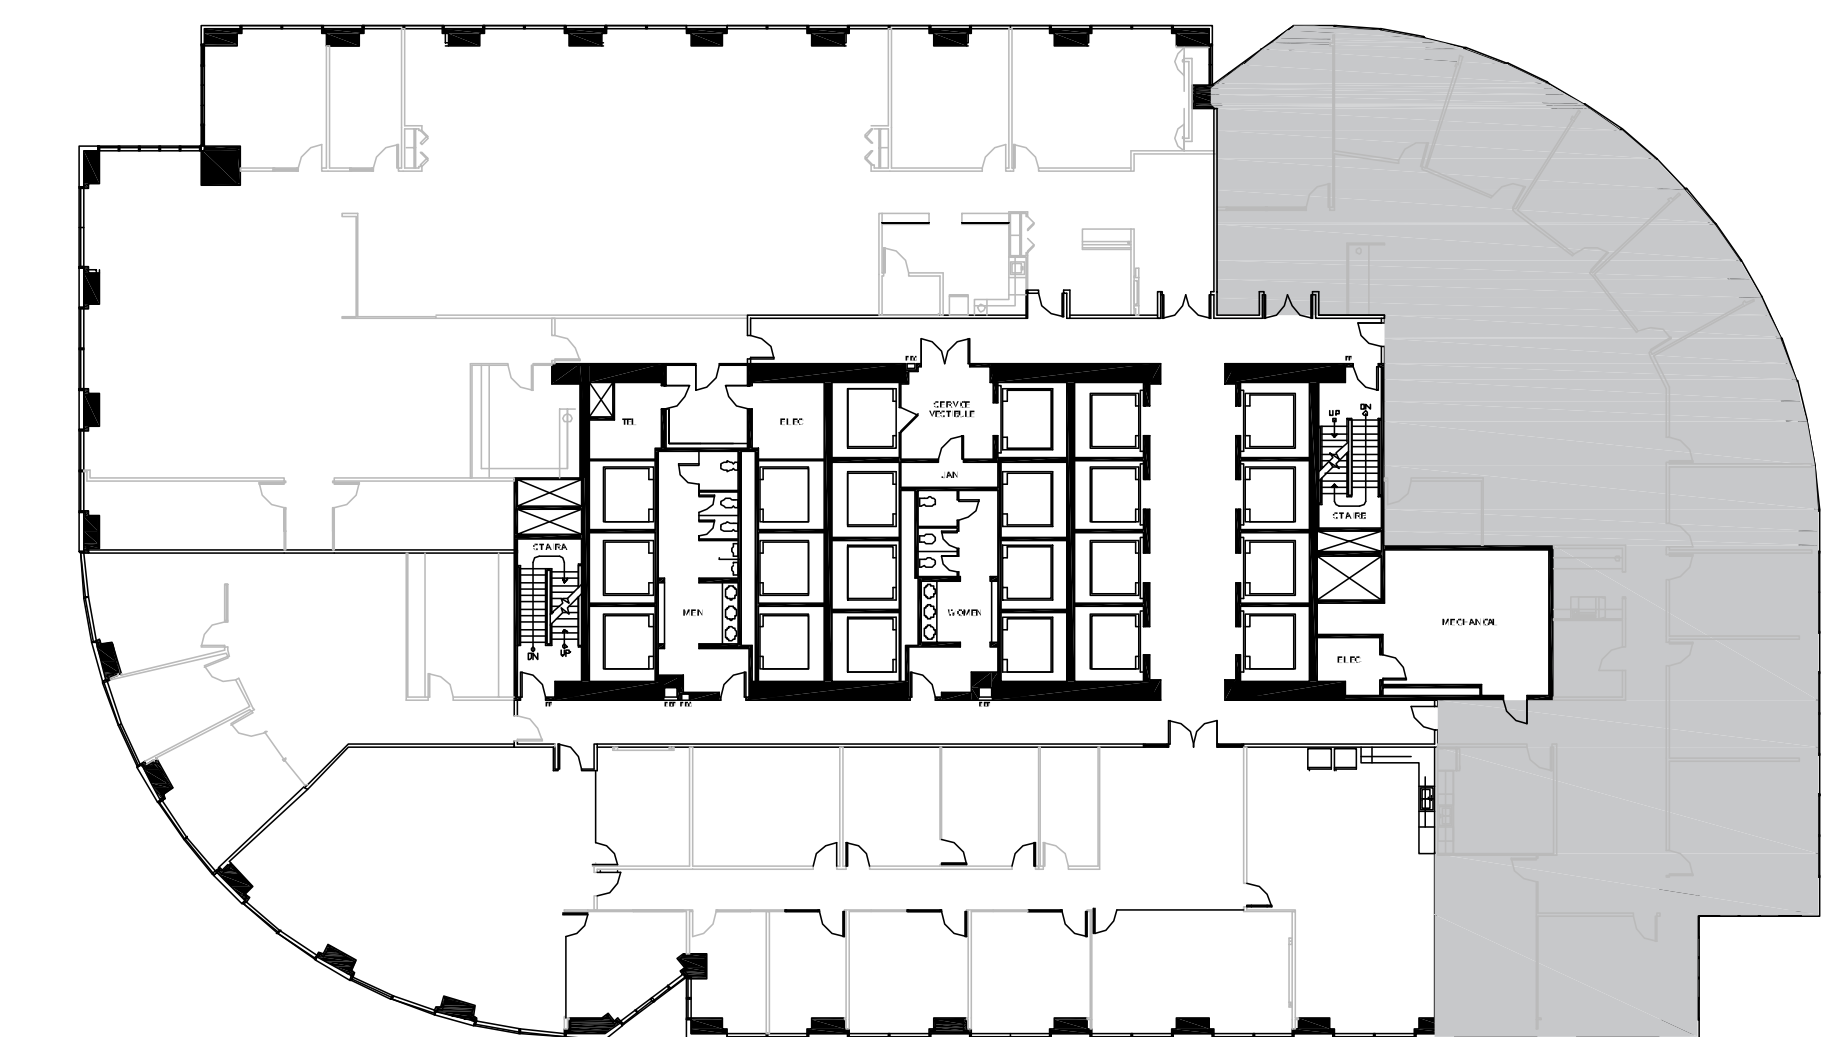

SAN FELIPE PLAZA

SUITE 875 6,990 RSF

NORTH