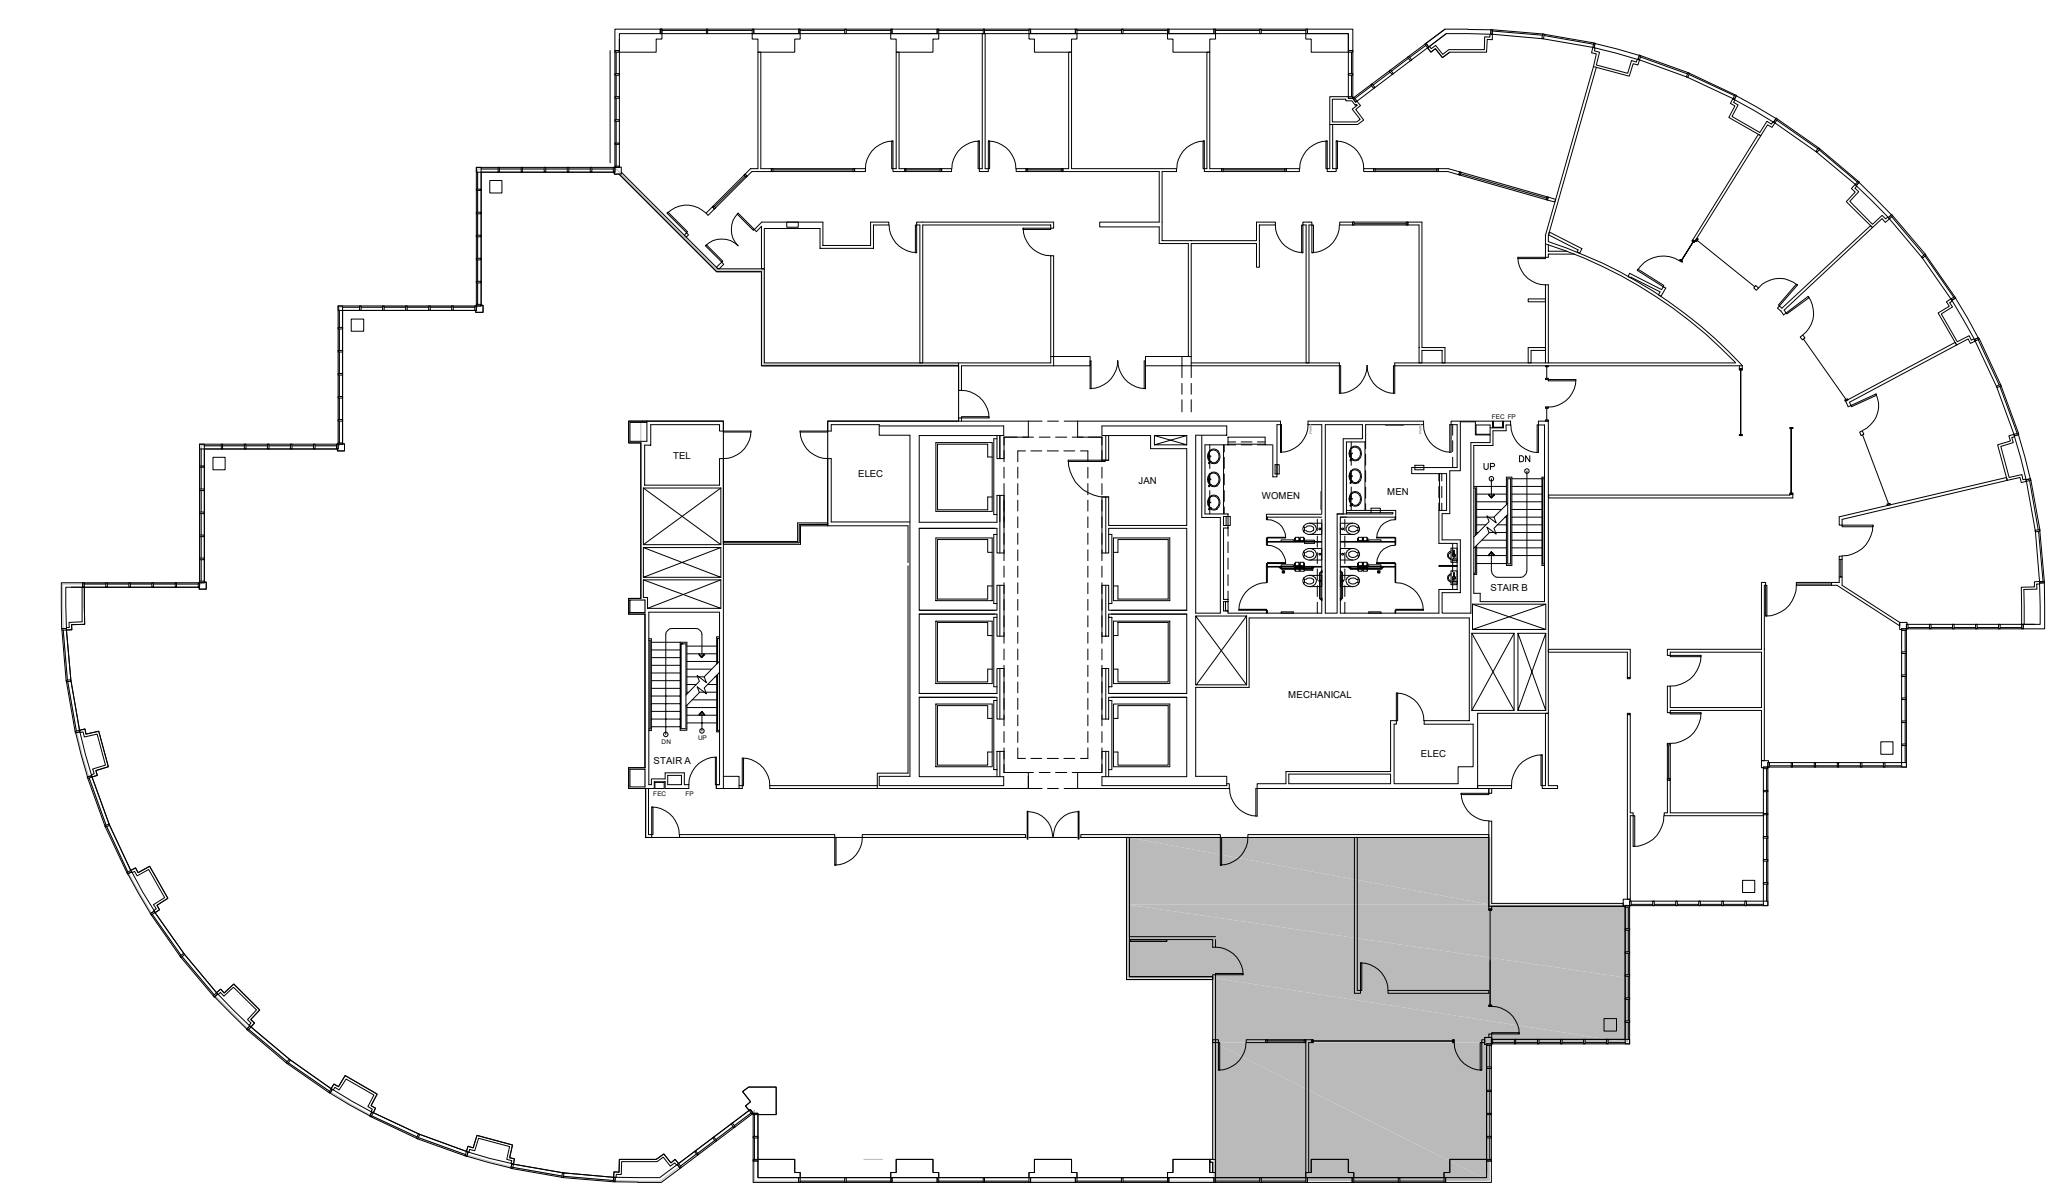

# SAN FELIPE PLAZA

SUITE 4160 1,805 RSF

NORTH