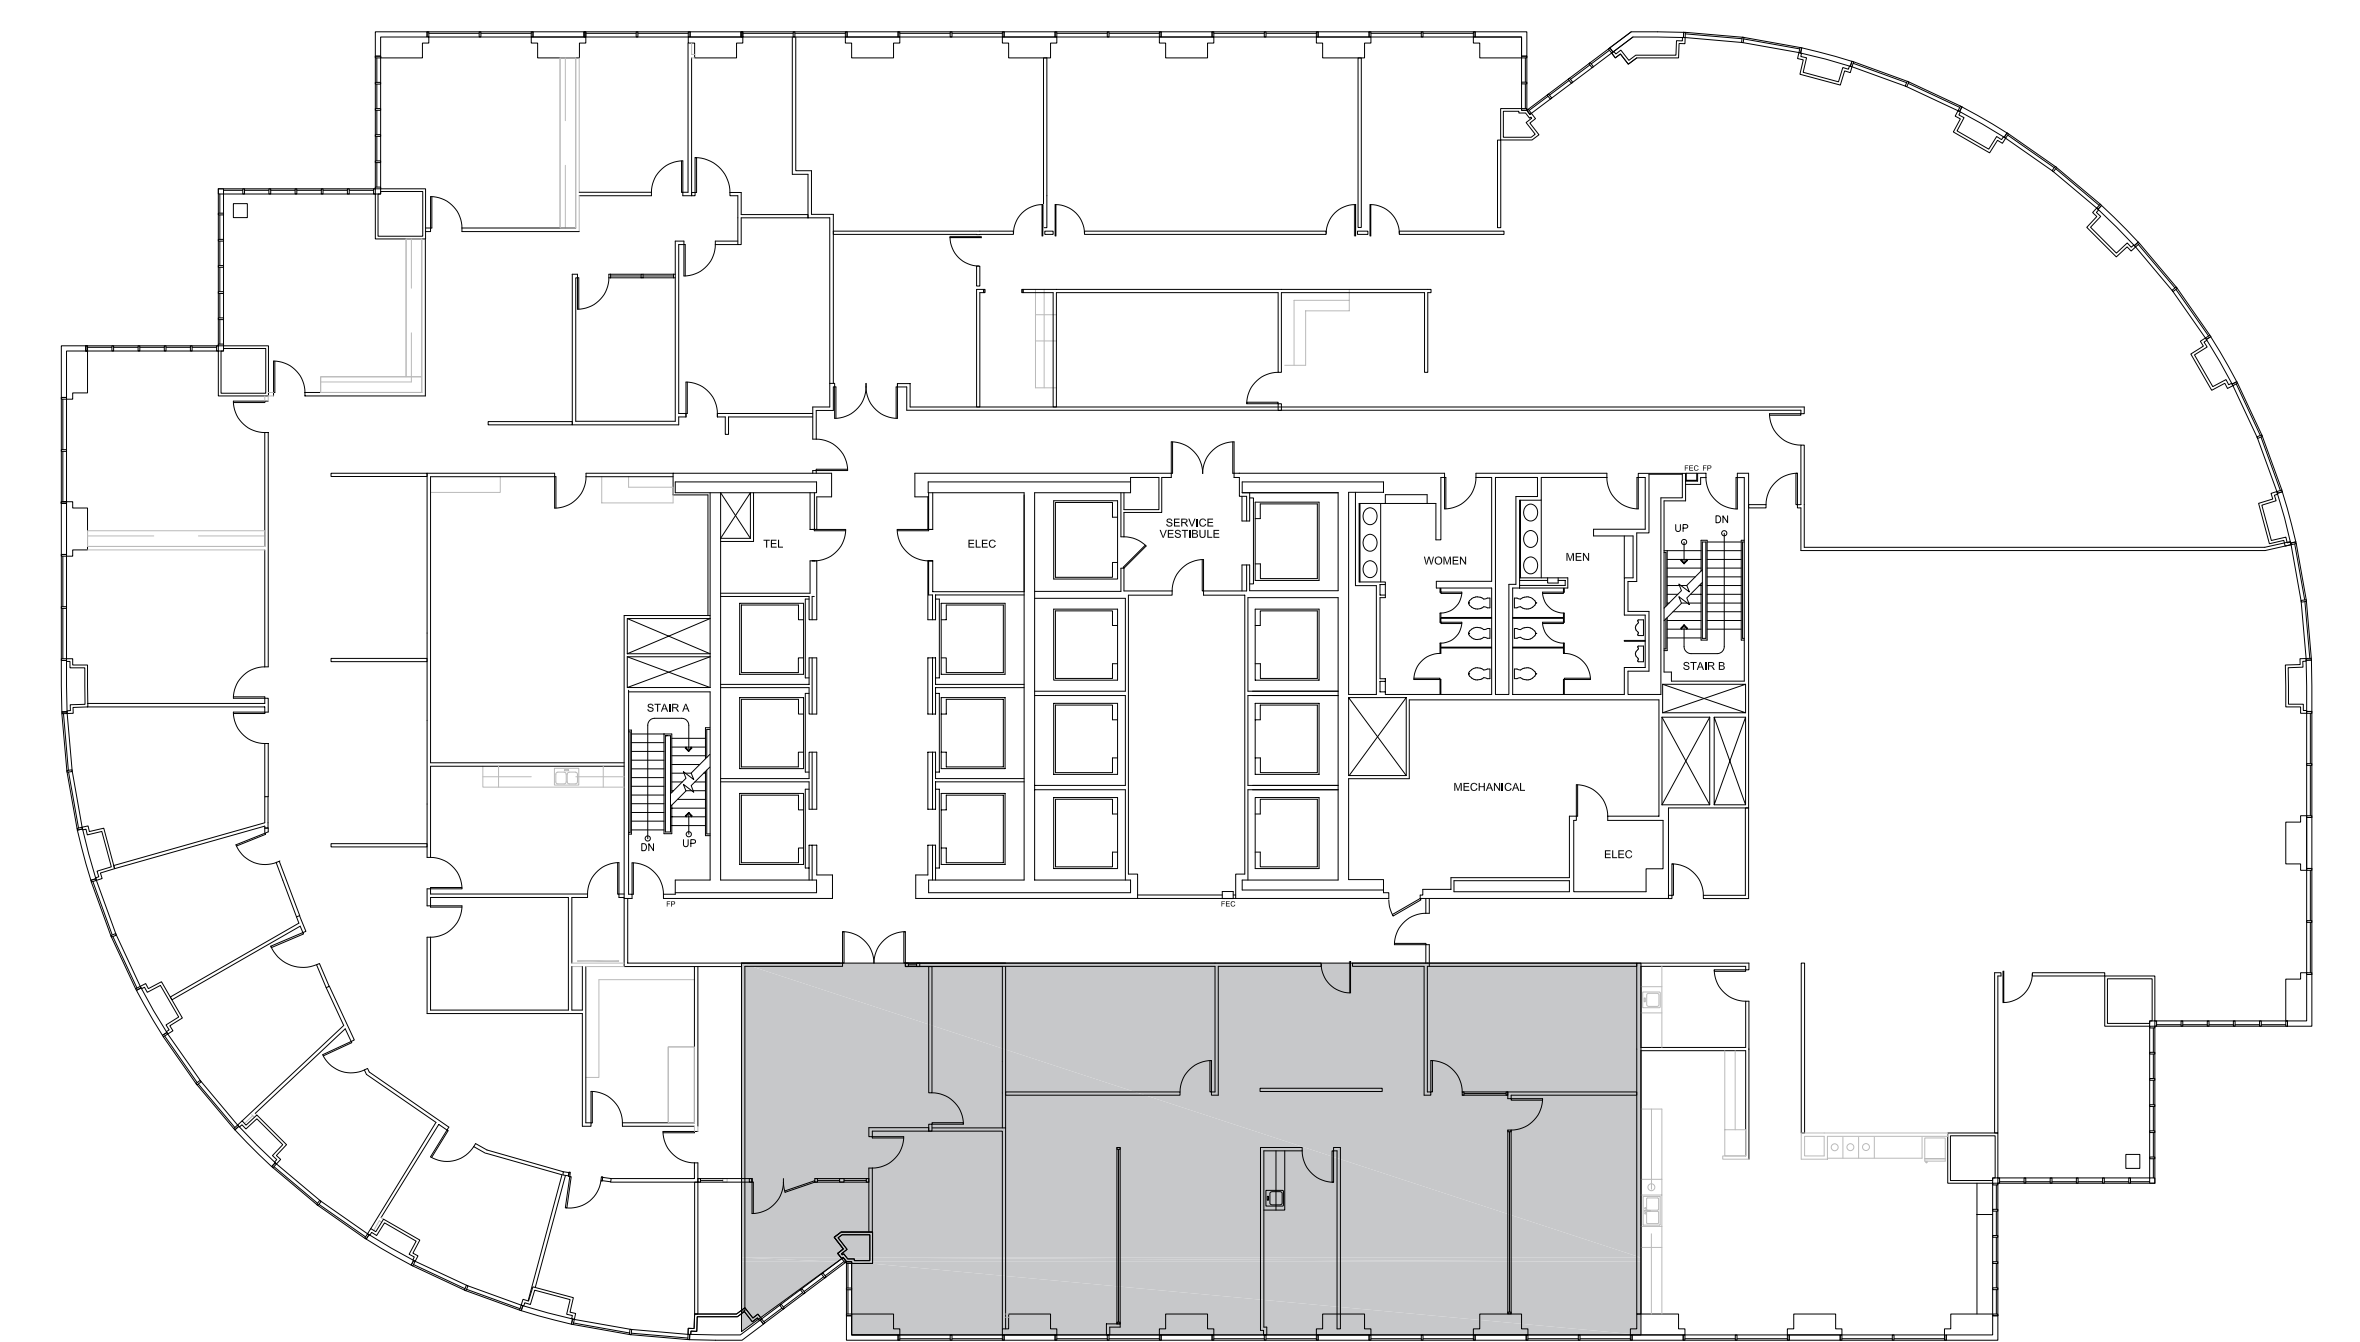

# SAN FELIPE PLAZA

SUITE 2350 3,753 RSF

NORTH