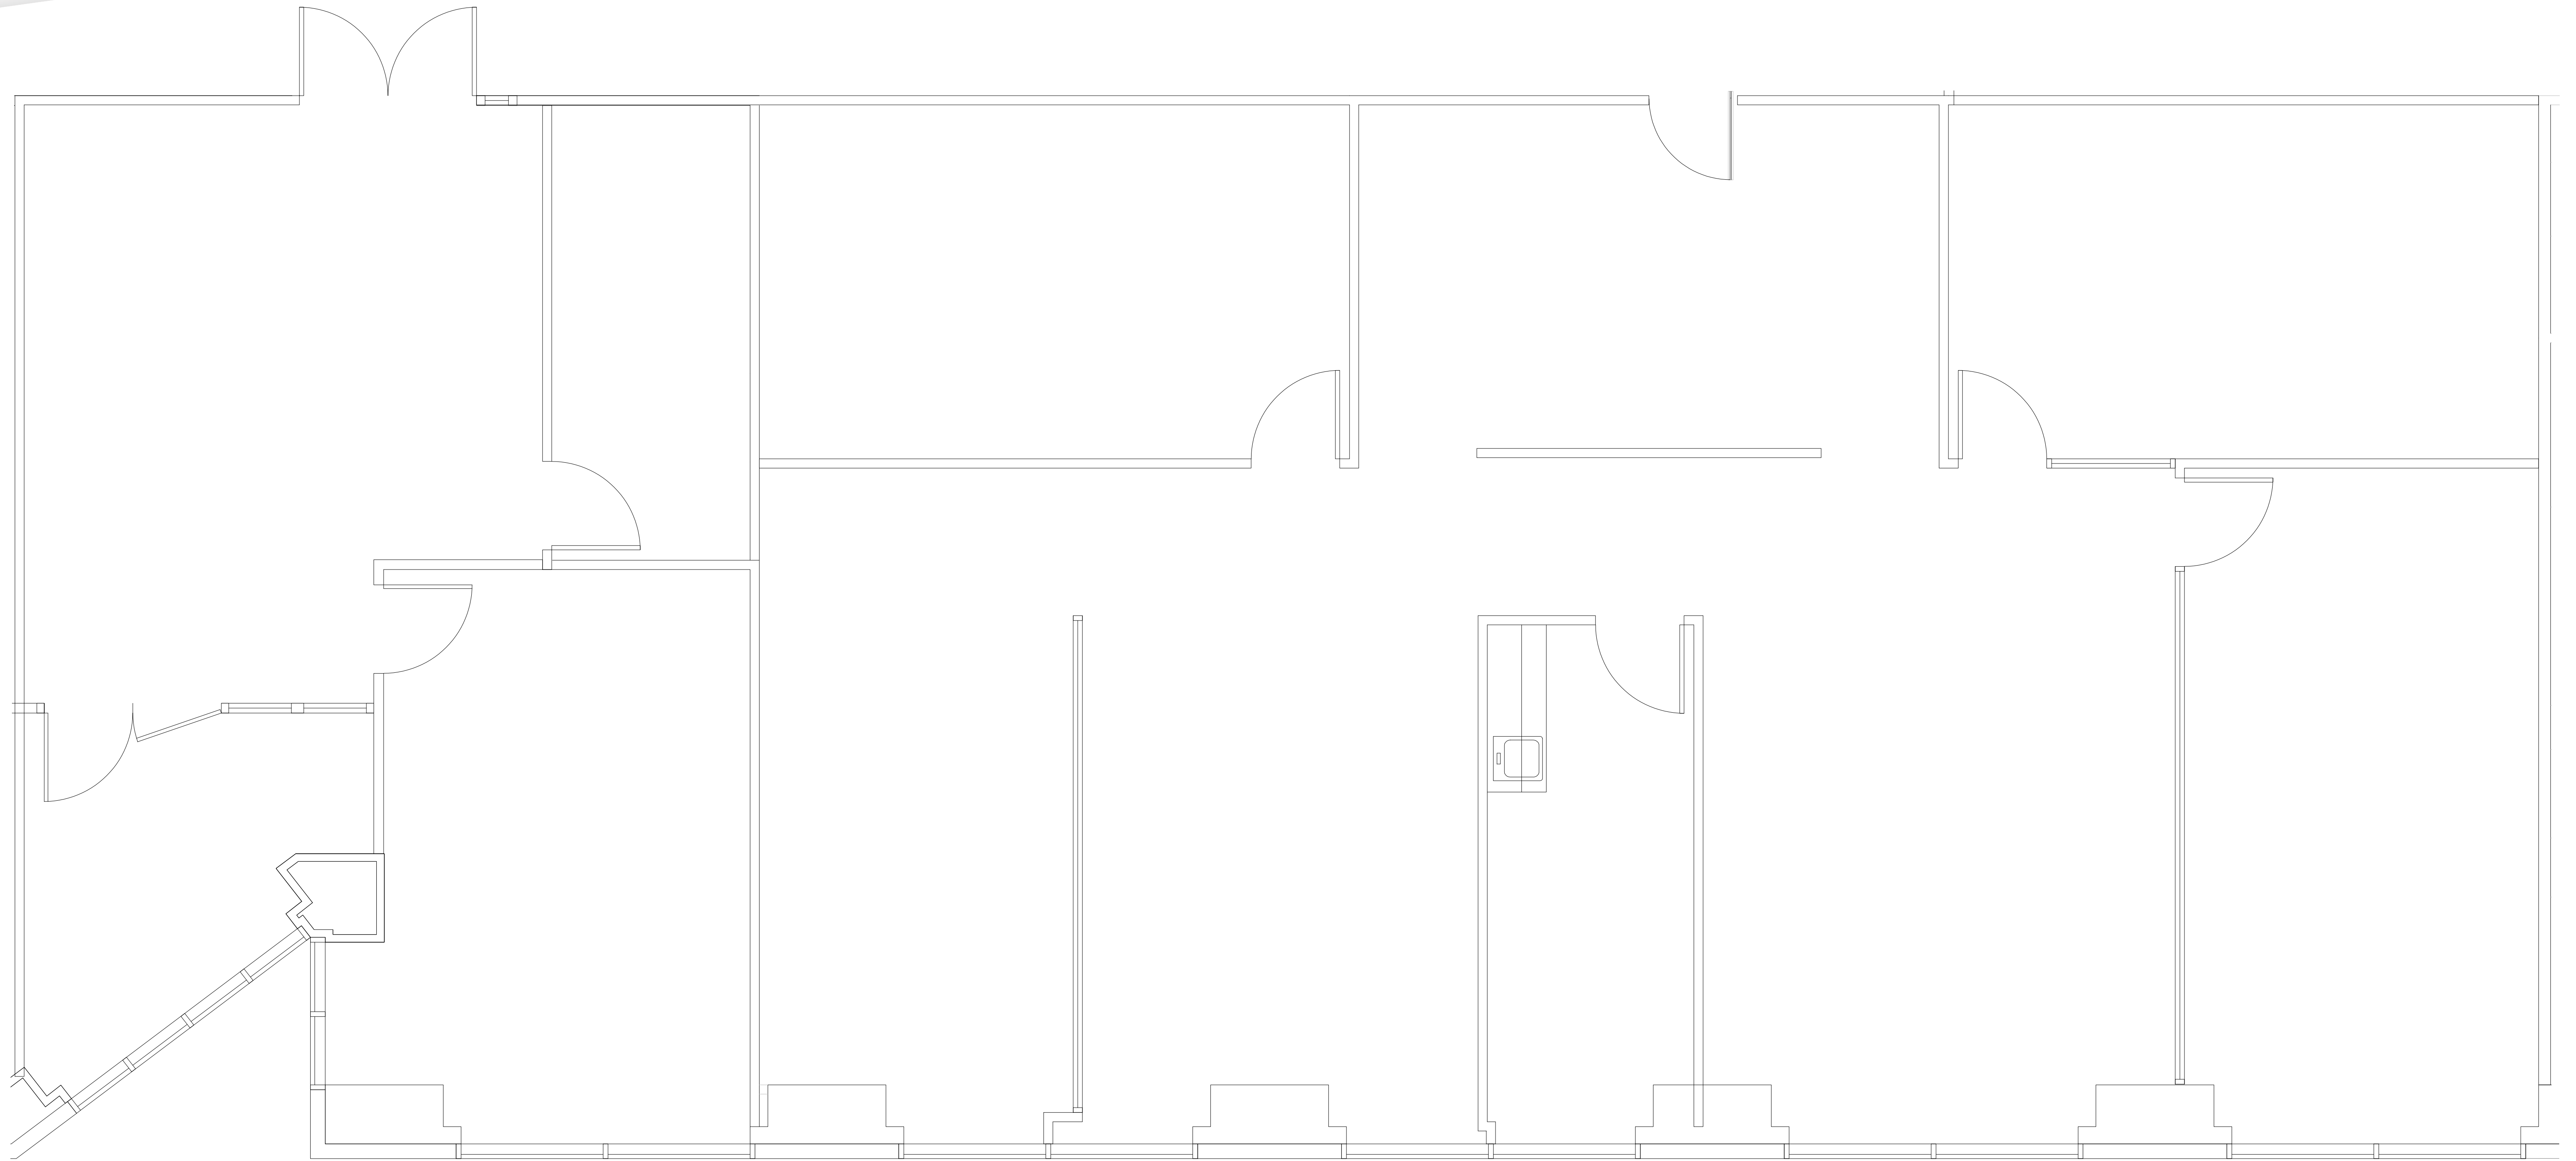

# SAN FELIPE PLAZA

SUITE 2350 3,753 RSF

NORTH