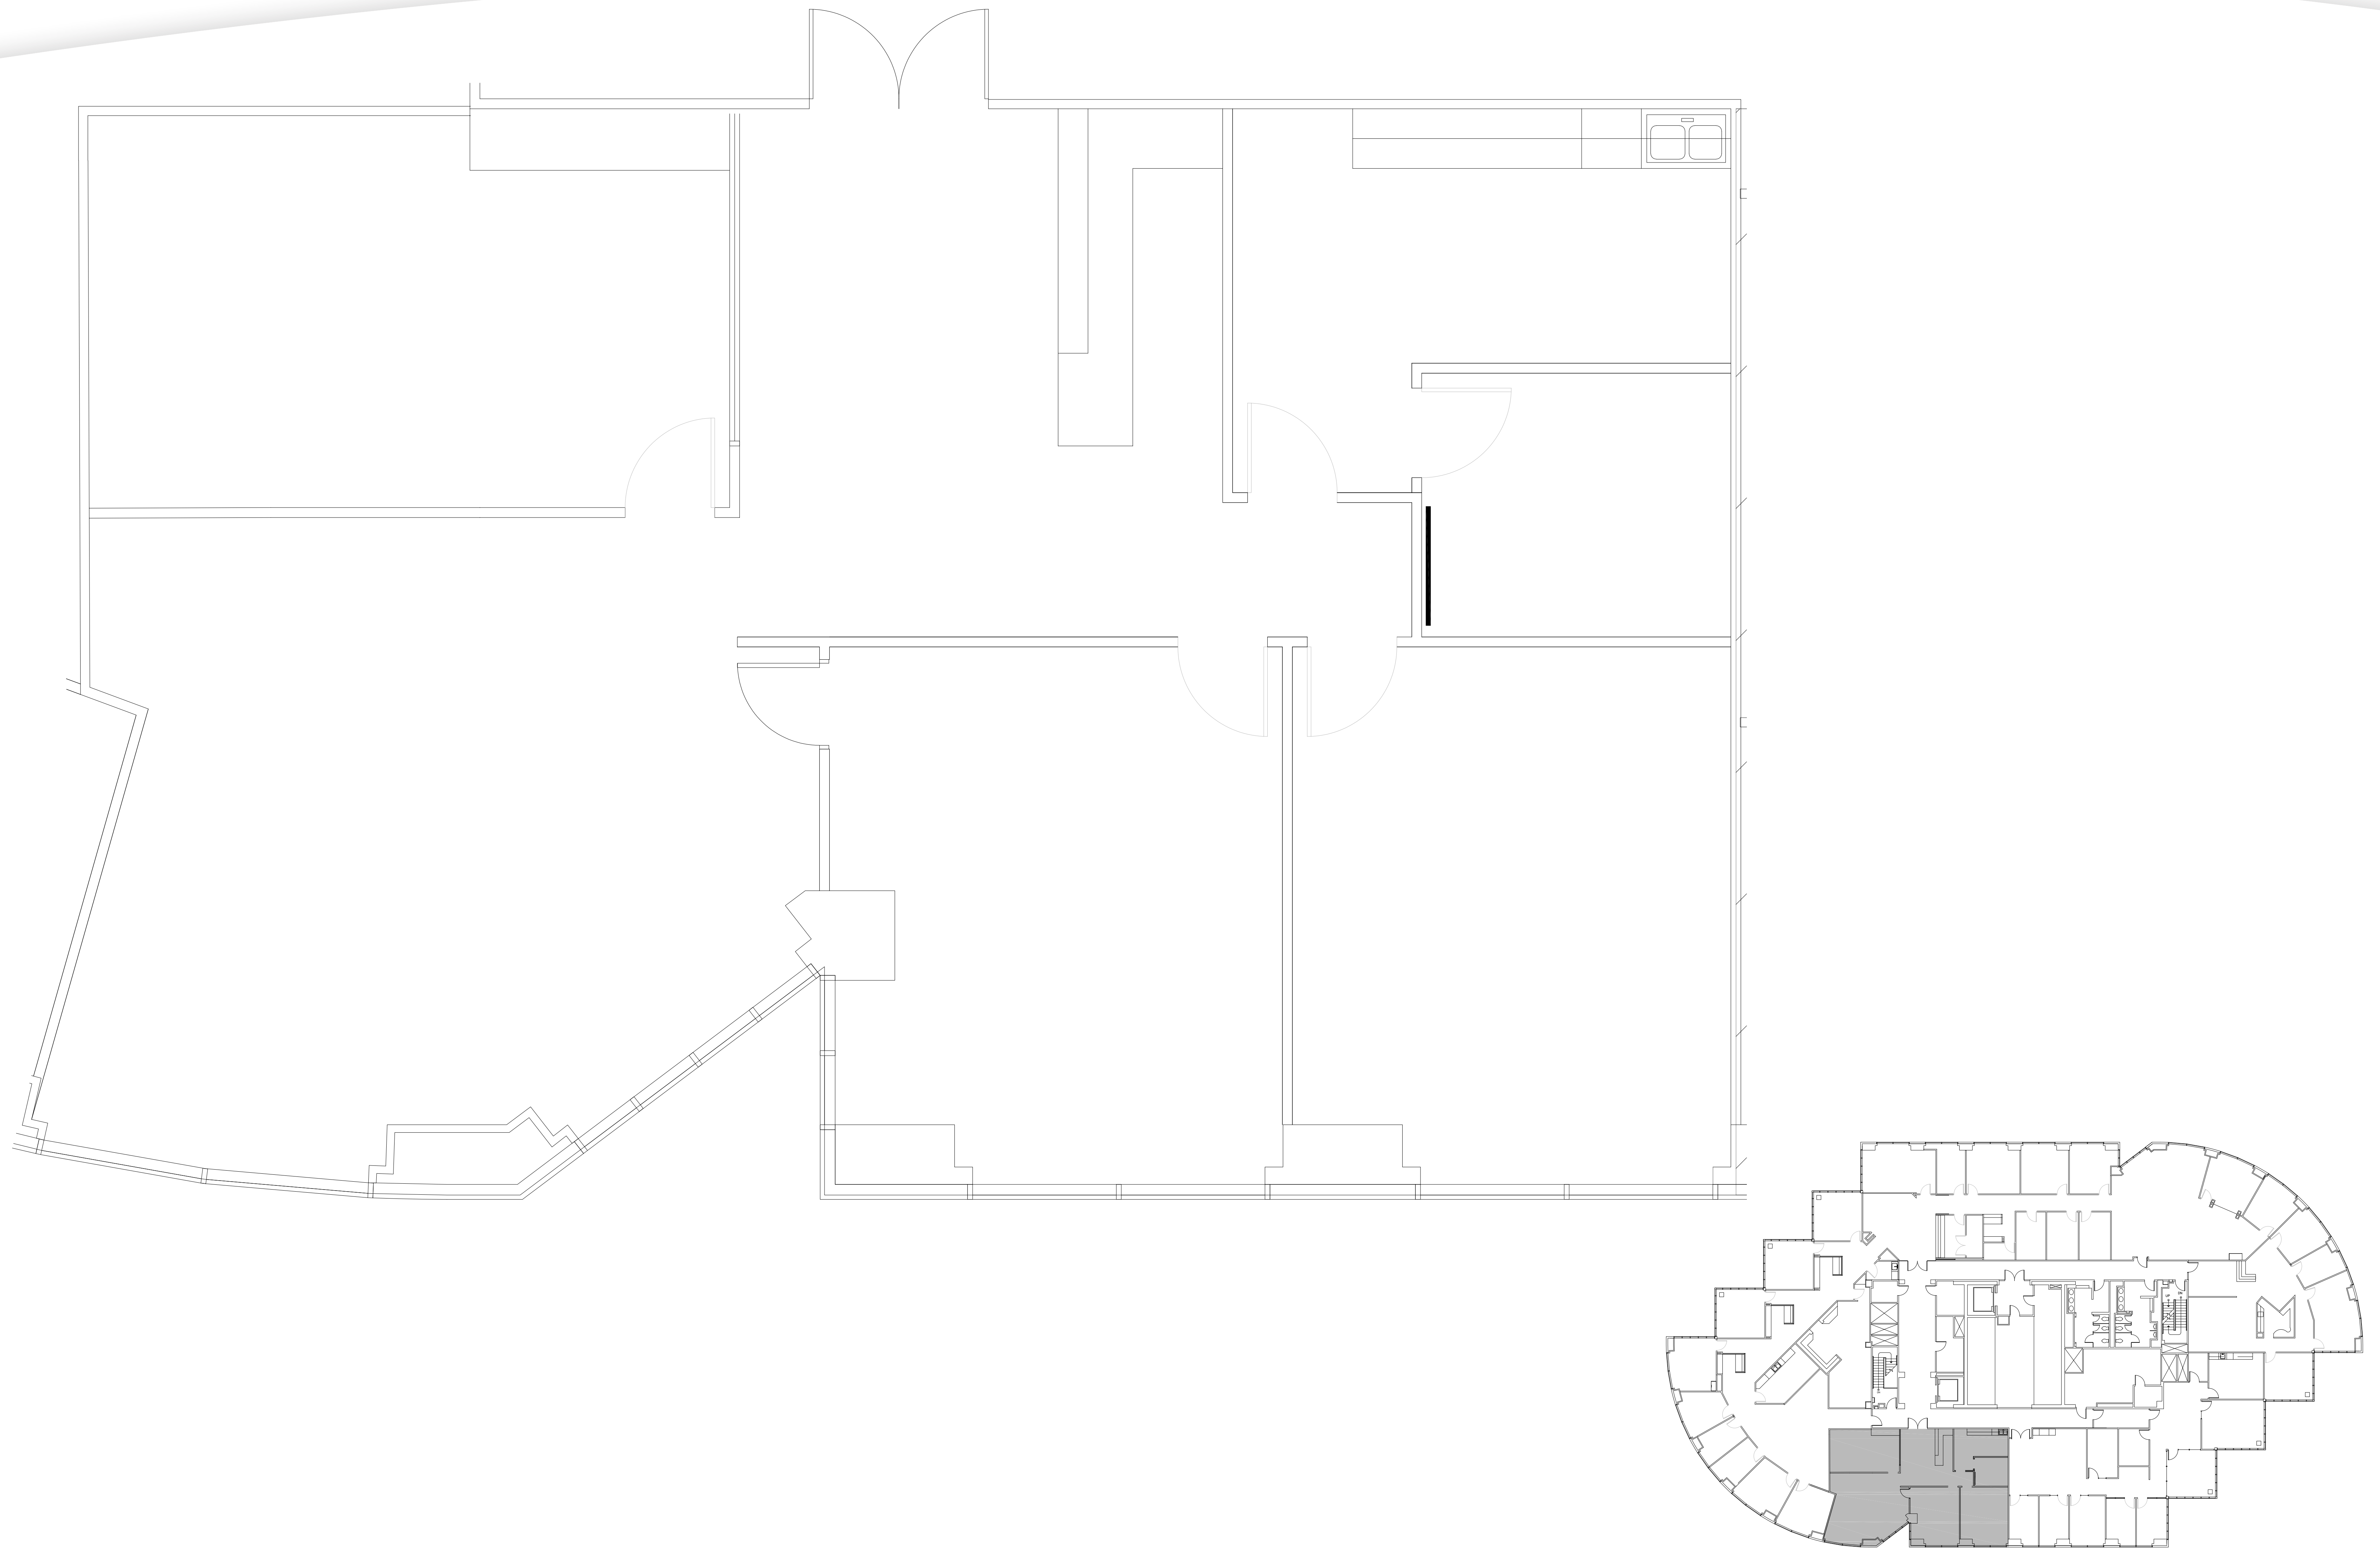

SAN FELIPE PLAZA

SUITE 4675 2,432 RSF

NORTH