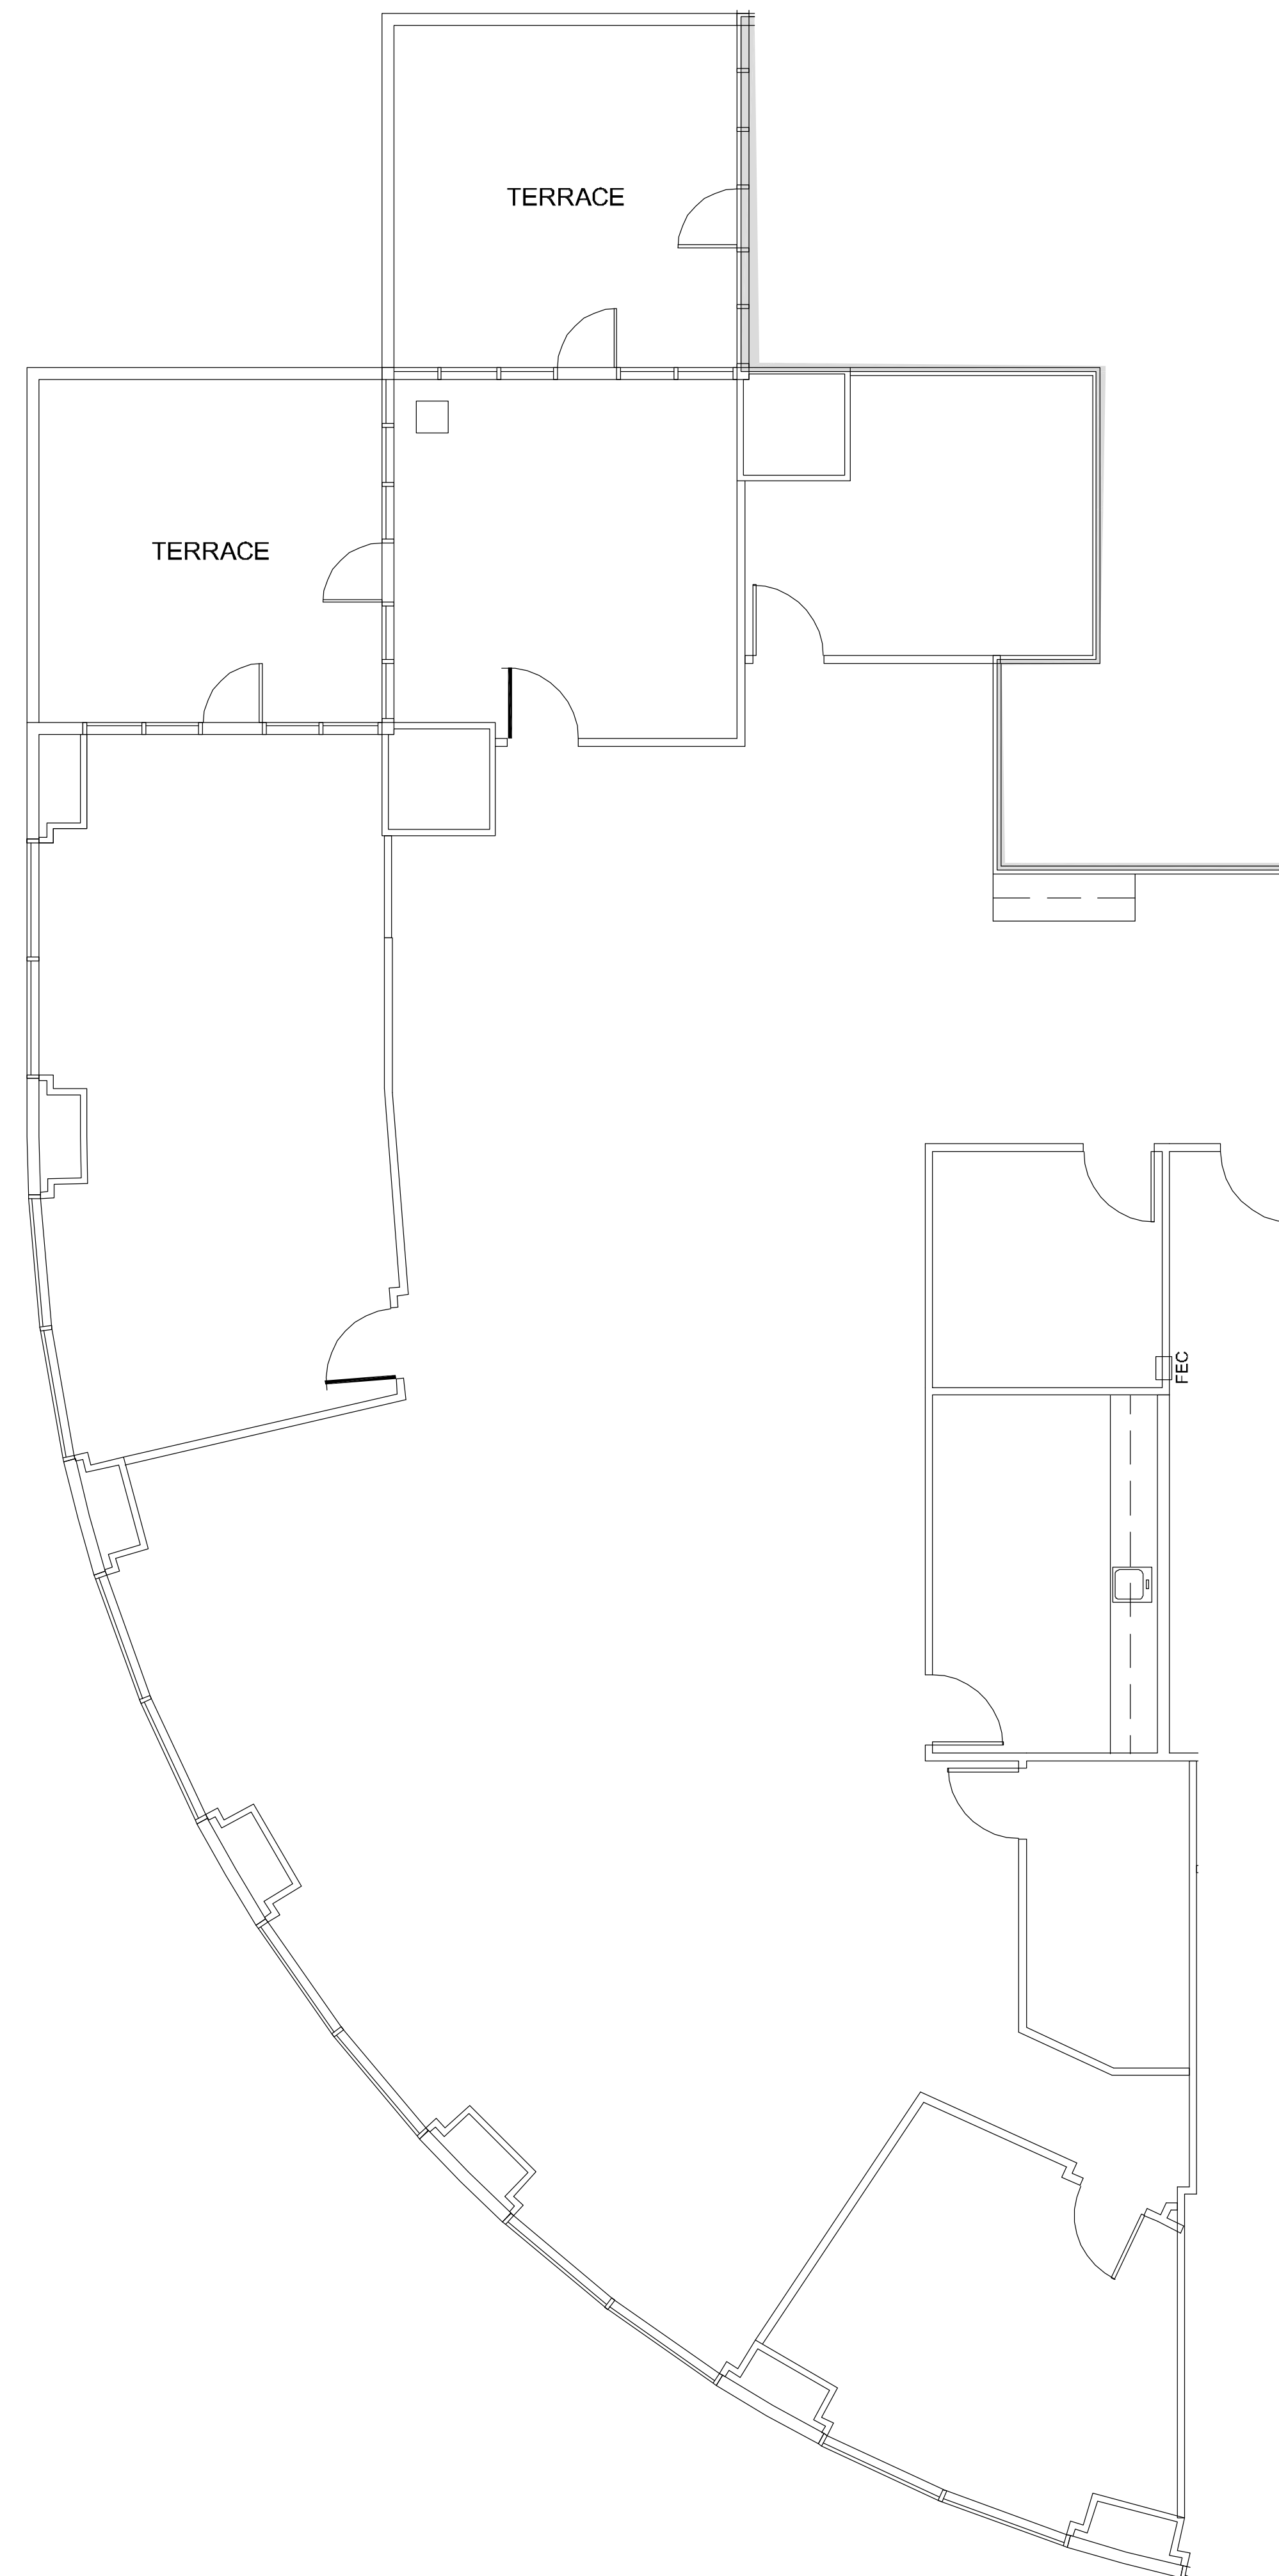

# SAN FELIPE PLAZA

SUITE 2599 4,371 RSF

NORTH