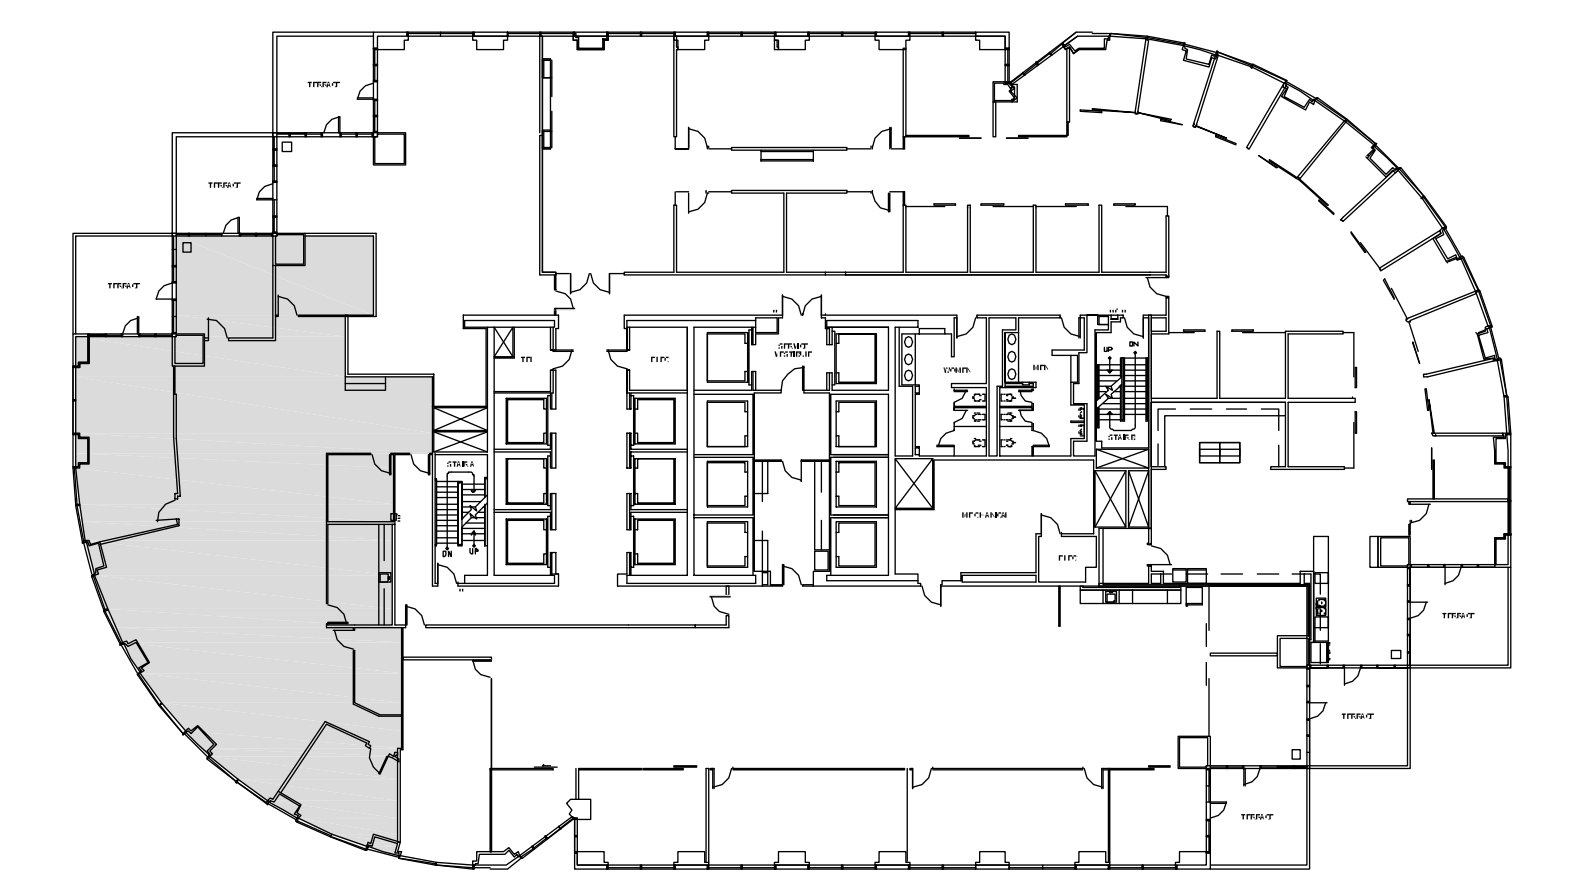

# SAN FELIPE PLAZA

SUITE 2599 4,371 RSF

NORTH