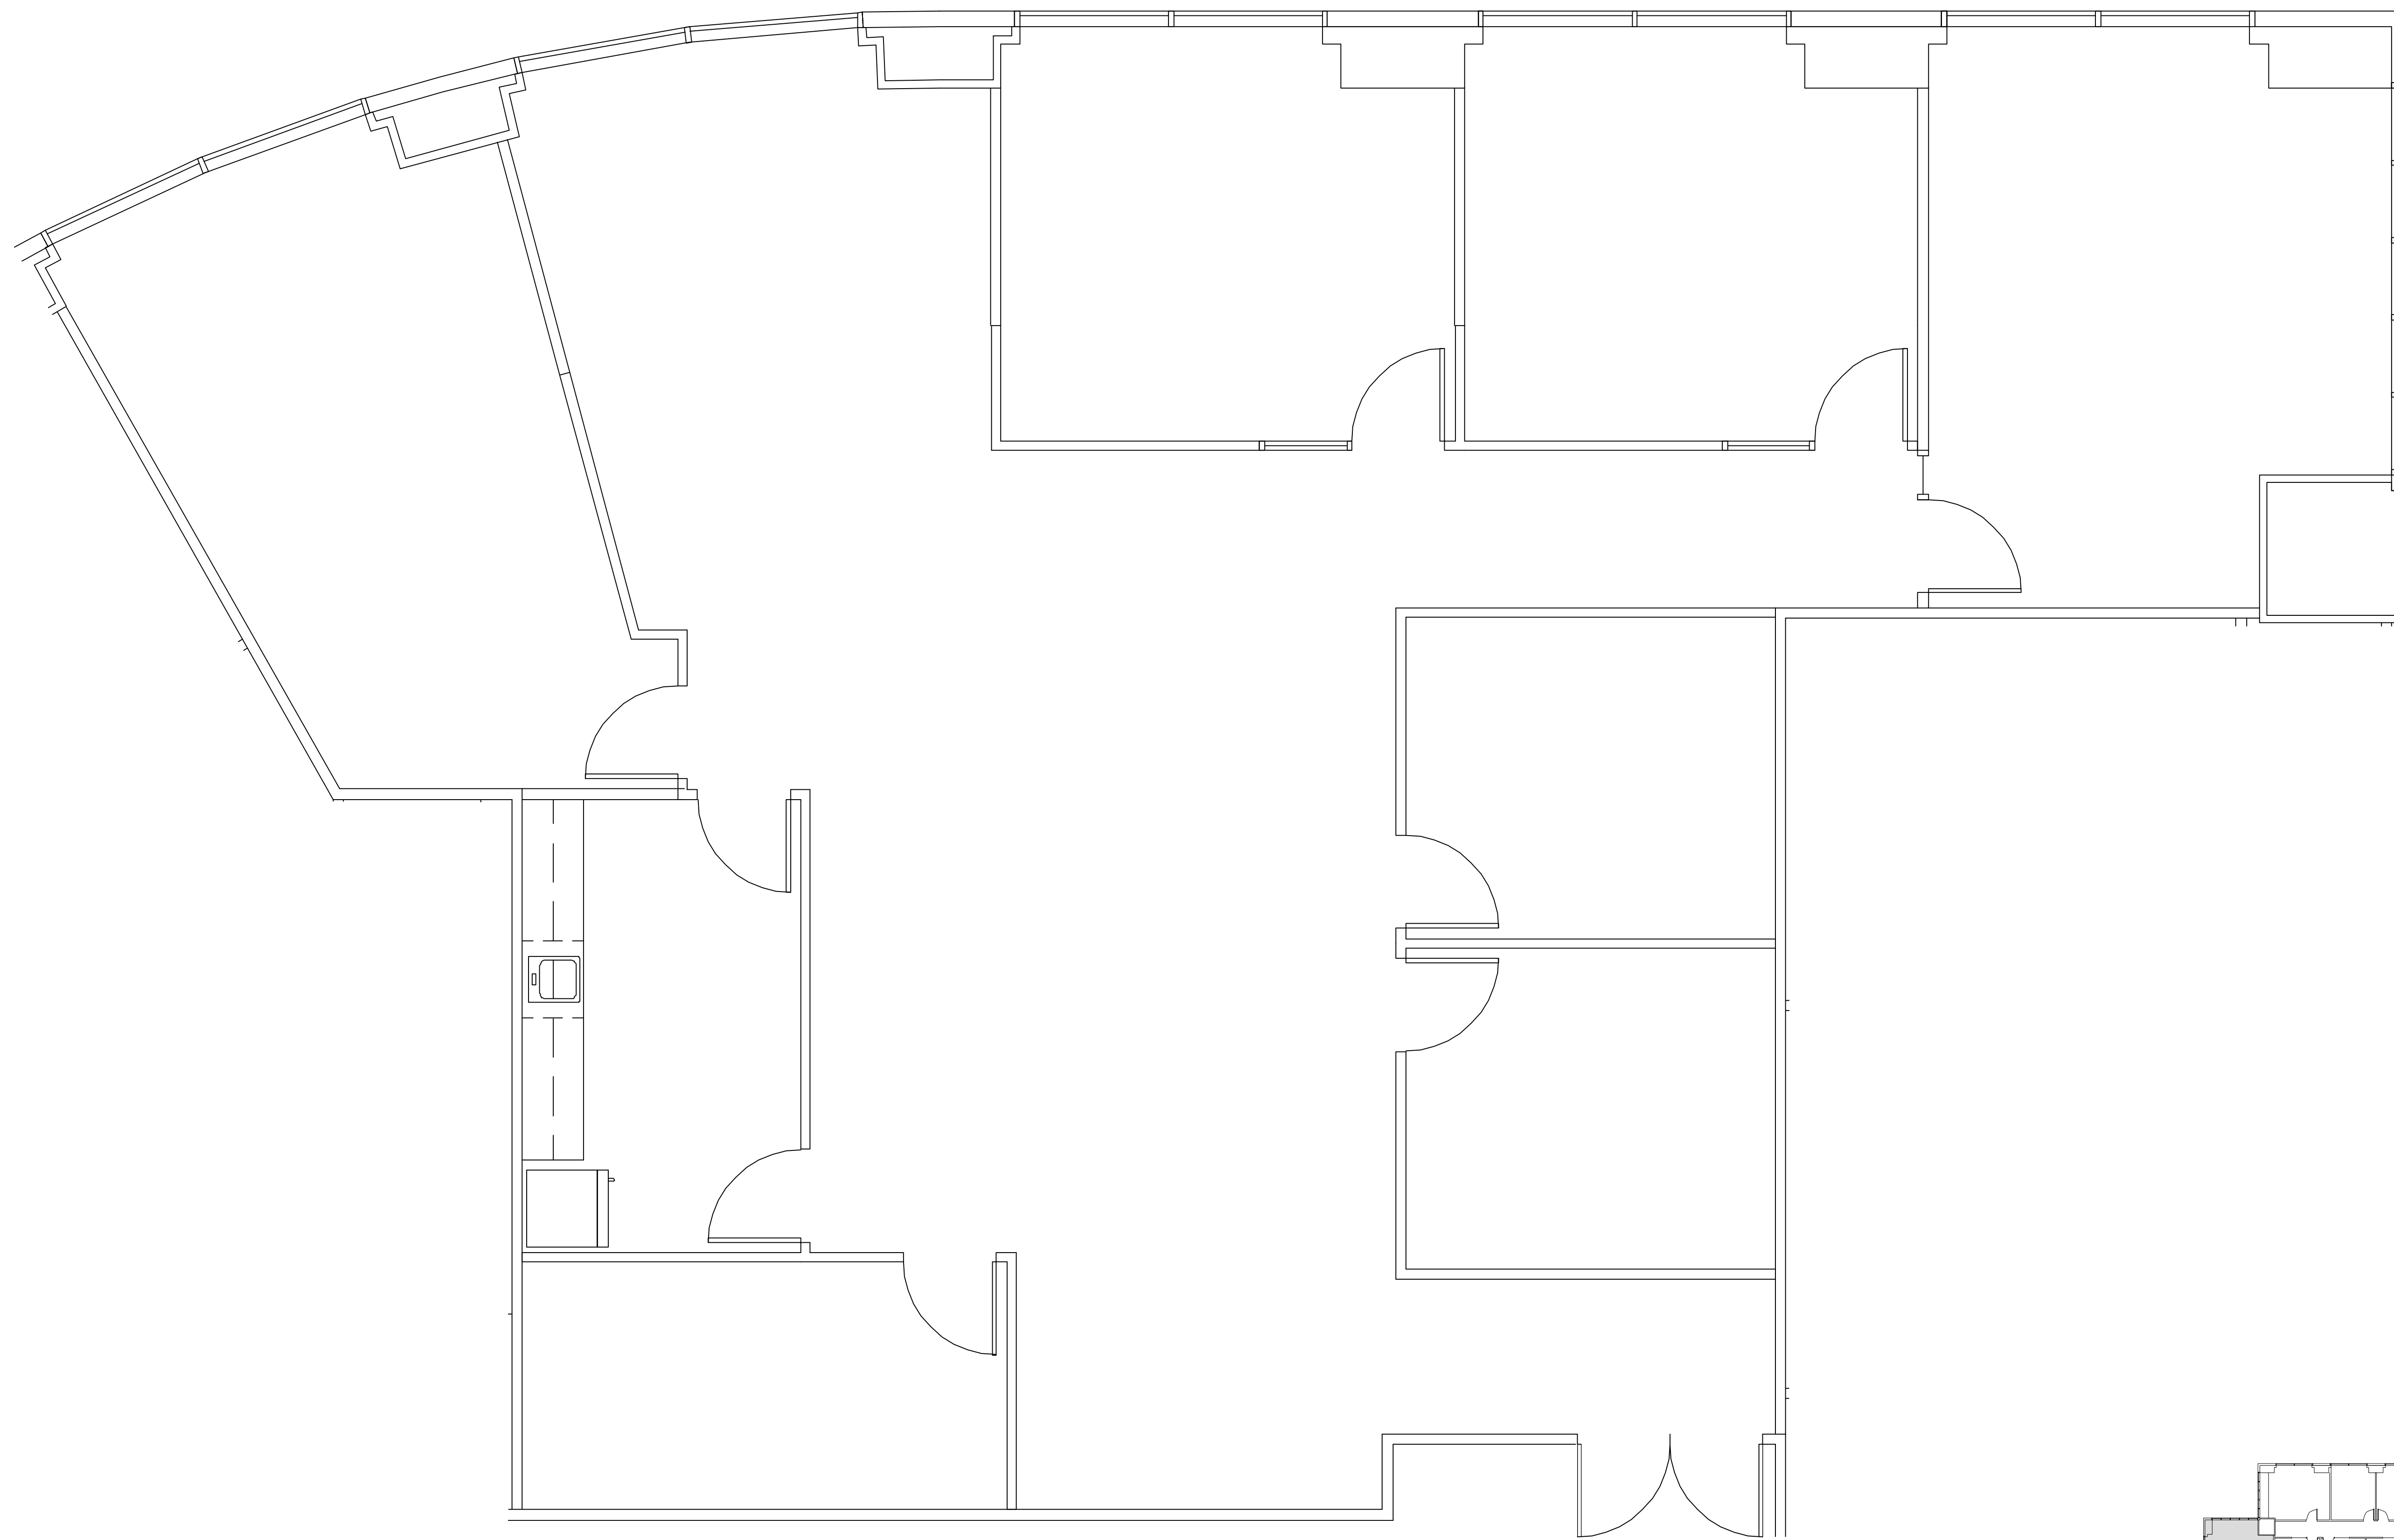

SAN FELIPE PLAZA

SUITE 625 3,301 RSF

NORTH