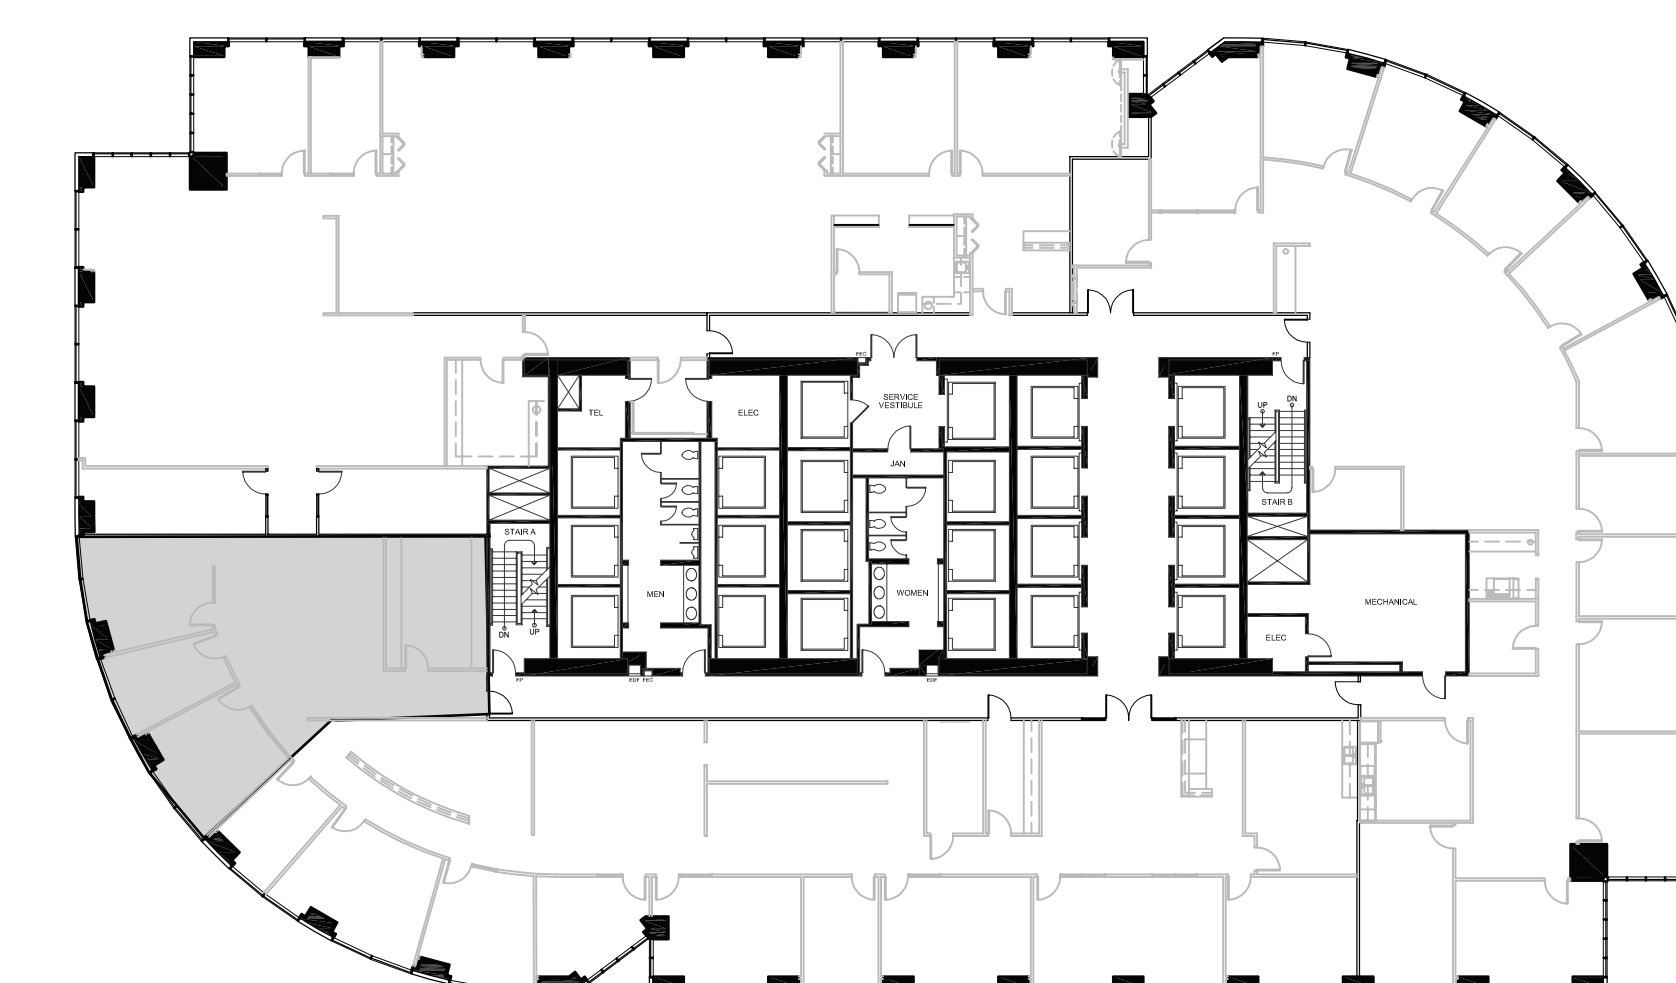

# SAN FELIPE PLAZA

Workstations	4
Private office	2
Conference	1

SUITE 825 1,824 RSF